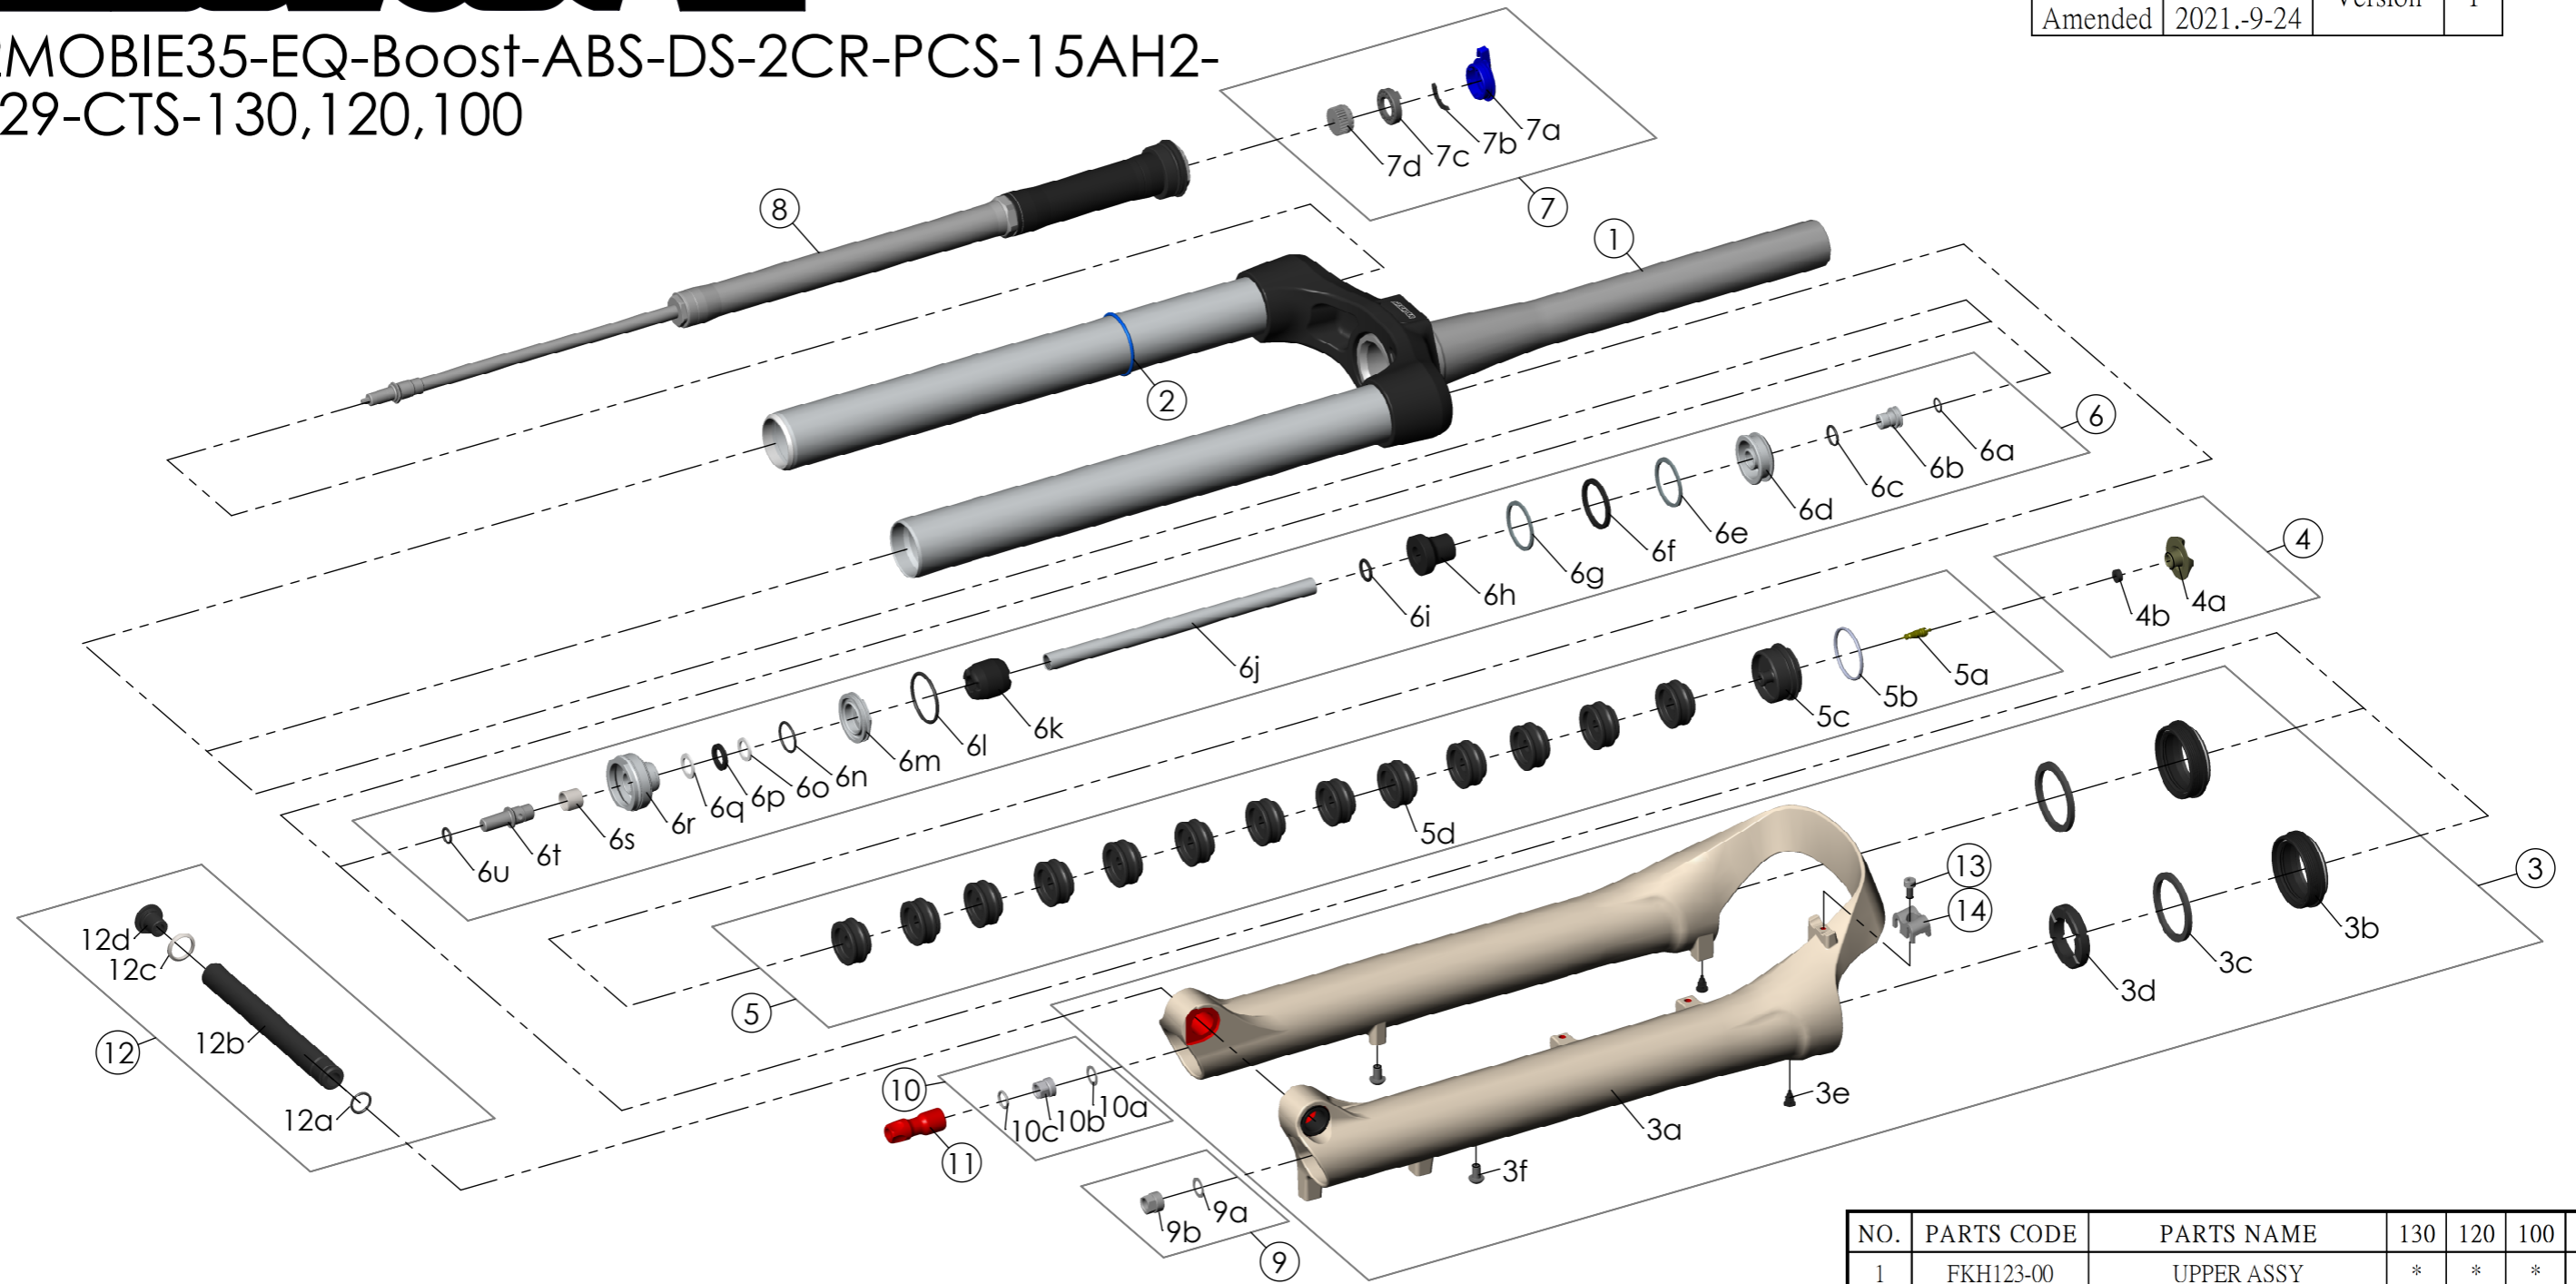

SF22MOBIE35-EQ-Boost-ABS-DS-2CR-PCS-15AH2-110-29-CTS-130,120,100

Date	2021.-8-13	Version	1
Amended	2021.-9-24		

NO.	PARTS CODE	PARTS NAME	130	120	100	QT
10	FKE436-04	FIXING NUT SET	*	*	*	1
11	FEG494-10	REBOUND KNOB	*	*	*	1
12	FKA117-00	15AH2-110 THRU AXLE SET	*	*	*	1
13	FSB153	GUIDE FIXING BOLT	*	*	*	1
14	FEG519	CABLE GUIDE	*	*	*	1

NO.	PARTS CODE	PARTS NAME	130	120	100	QT
6	FKE578-30	SUPPORT TUBE ASSY	*			1
	FKE578-40			*		1
	FKE578-50				*	1
6j	FPE002-71	SUPPORT TUBE	*			1
	FPE002-74			*		1
	FPE002-73				*	1
7	FKE562-12	LO-R KNOB ASSY	*	*	*	1
8	FUN171-65	2CR-PCS UNIT	*	*	*	1
9	FKA063-03	FIXING NUT SET	*	*	*	1

NO.	PARTS CODE	PARTS NAME	130	120	100	QT
1	FKH123-00	UPPER ASSY	*	*	*	1
2	FAA397-10	O RING	*	*	*	1
3	FKH125-10	BOTTOM CASE ASSY	*	*	*	1
3b	FAA206-30	DUST SEAL	*	*	*	2
3c	FAA208	OIL WIPER 35	*	*	*	2
3d	FEP233-20	BOTTOM BUMPER	*	*	*	1
3e	FAA199	MOUNT CAP	*	*	*	2
3f	FSB203	FIXING BOLT	*	*	*	2
4	FKE076-50	VALVE CAP ASSY	*	*	*	1
5	FKE075-94	AIR CAP ASSY	*	*	*	1
5d	FEG270	VOLUME REDUCER	*			10
				*		11
					*	13