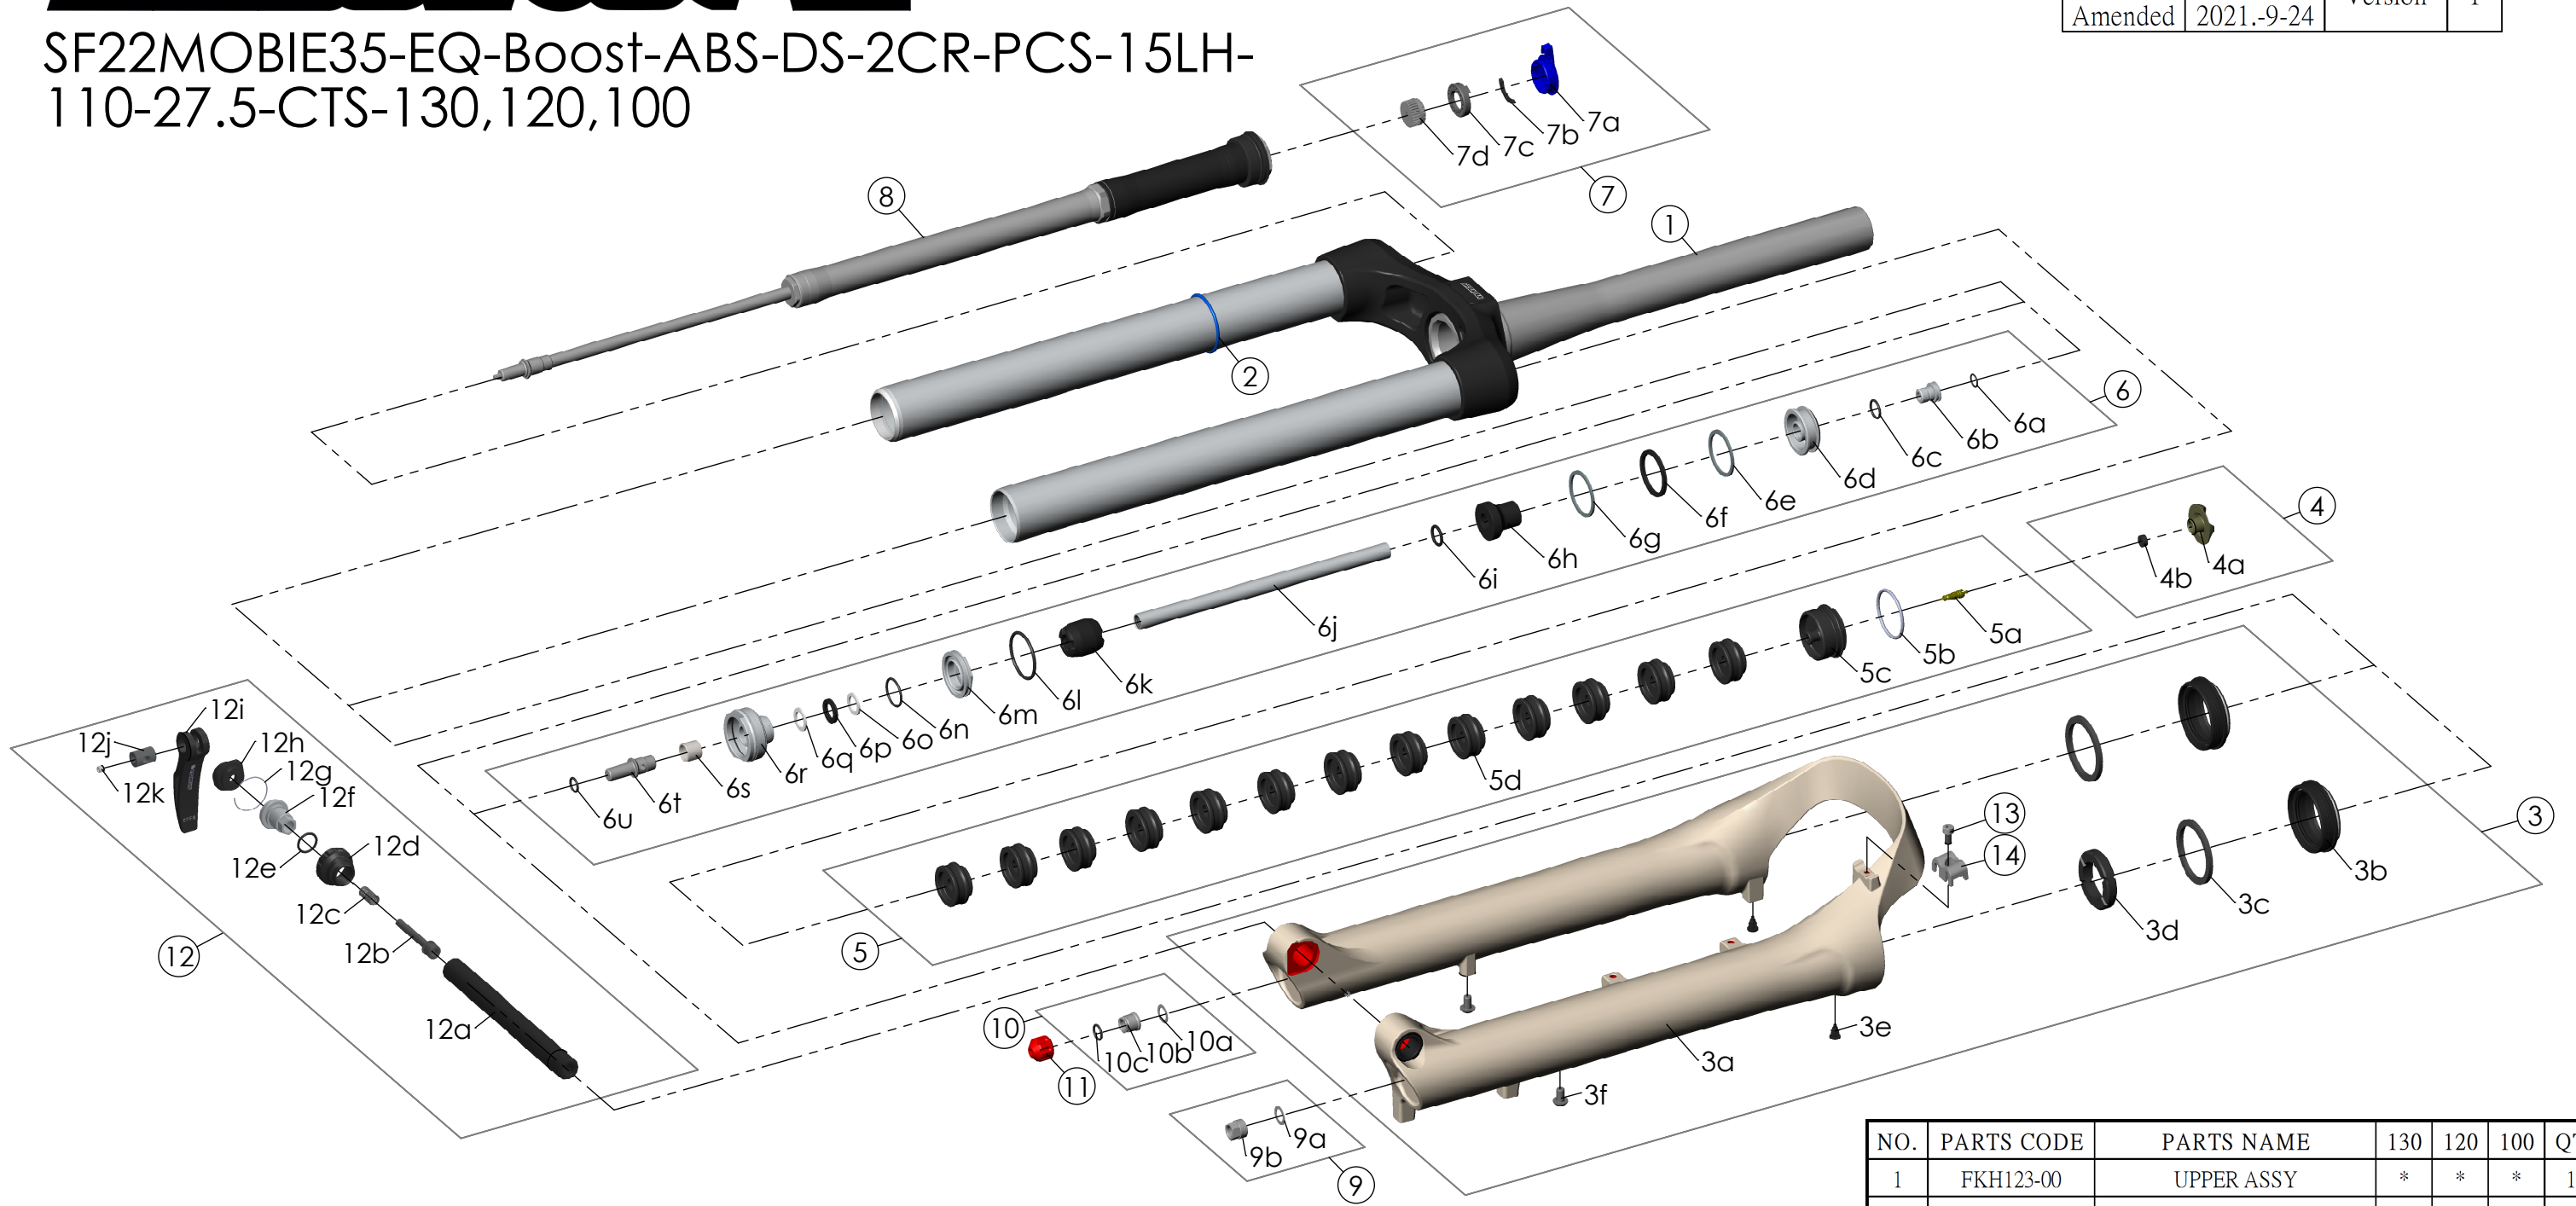

SF22MOBIE35-EQ-Boost-ABS-DS-2CR-PCS-15LH-110-27.5-CTS-130,120,100

Date	2021.-8-10	Version	1
Amended	2021.-9-24		

NO.	PARTS CODE	PARTS NAME	130	120	100	QT
10	FKE436	FIXING NUT SET	*	*	*	1
11	FEG201	REBOUND KNOB	*	*	*	1
12	FKA116-02	15LH-110 AXLE SET	*	*	*	1
13	FSB153	GUIDE FIXING BOLT	*	*	*	1
14	FEG519	CABLE GUIDE	*	*	*	1

NO.	PARTS CODE	PARTS NAME	130	120	100	QT
6	FKE578-30	SUPPORT TUBE ASSY	*			1
	FKE578-40			*		1
	FKE578-50				*	1
6j	FPE002-71	SUPPORT TUBE	*			1
	FPE002-74			*		1
	FPE002-73				*	1
7	FKE562-12	LO-R KNOB ASSY	*	*	*	1
8	FUN171-65	2CR-PCS UNIT	*	*	*	1
9	FKA063-03	FIXING NUT SET	*	*	*	1

NO.	PARTS CODE	PARTS NAME	130	120	100	QT
1	FKH123-00	UPPER ASSY	*	*	*	1
2	FAA397-10	O RING	*	*	*	1
3	FKH124-10	BOTTOM CASE ASSY	*	*	*	1
3b	FAA206-30	DUST SEAL	*	*	*	2
3c	FAA208	OIL WIPER 35	*	*	*	2
3d	FEP233-20	BOTTOM BUMPER	*	*	*	1
3e	FAA199	MOUNT CAP	*	*	*	2
3f	FSB203	FIXING BOLT	*	*	*	2
4	FKE076-50	VALVE CAP ASSY	*	*	*	1
5	FKE075-94	AIR CAP ASSY	*	*	*	1
5d	FEG270	VOLUME REDUCER	*			10
				*		11
					*	13