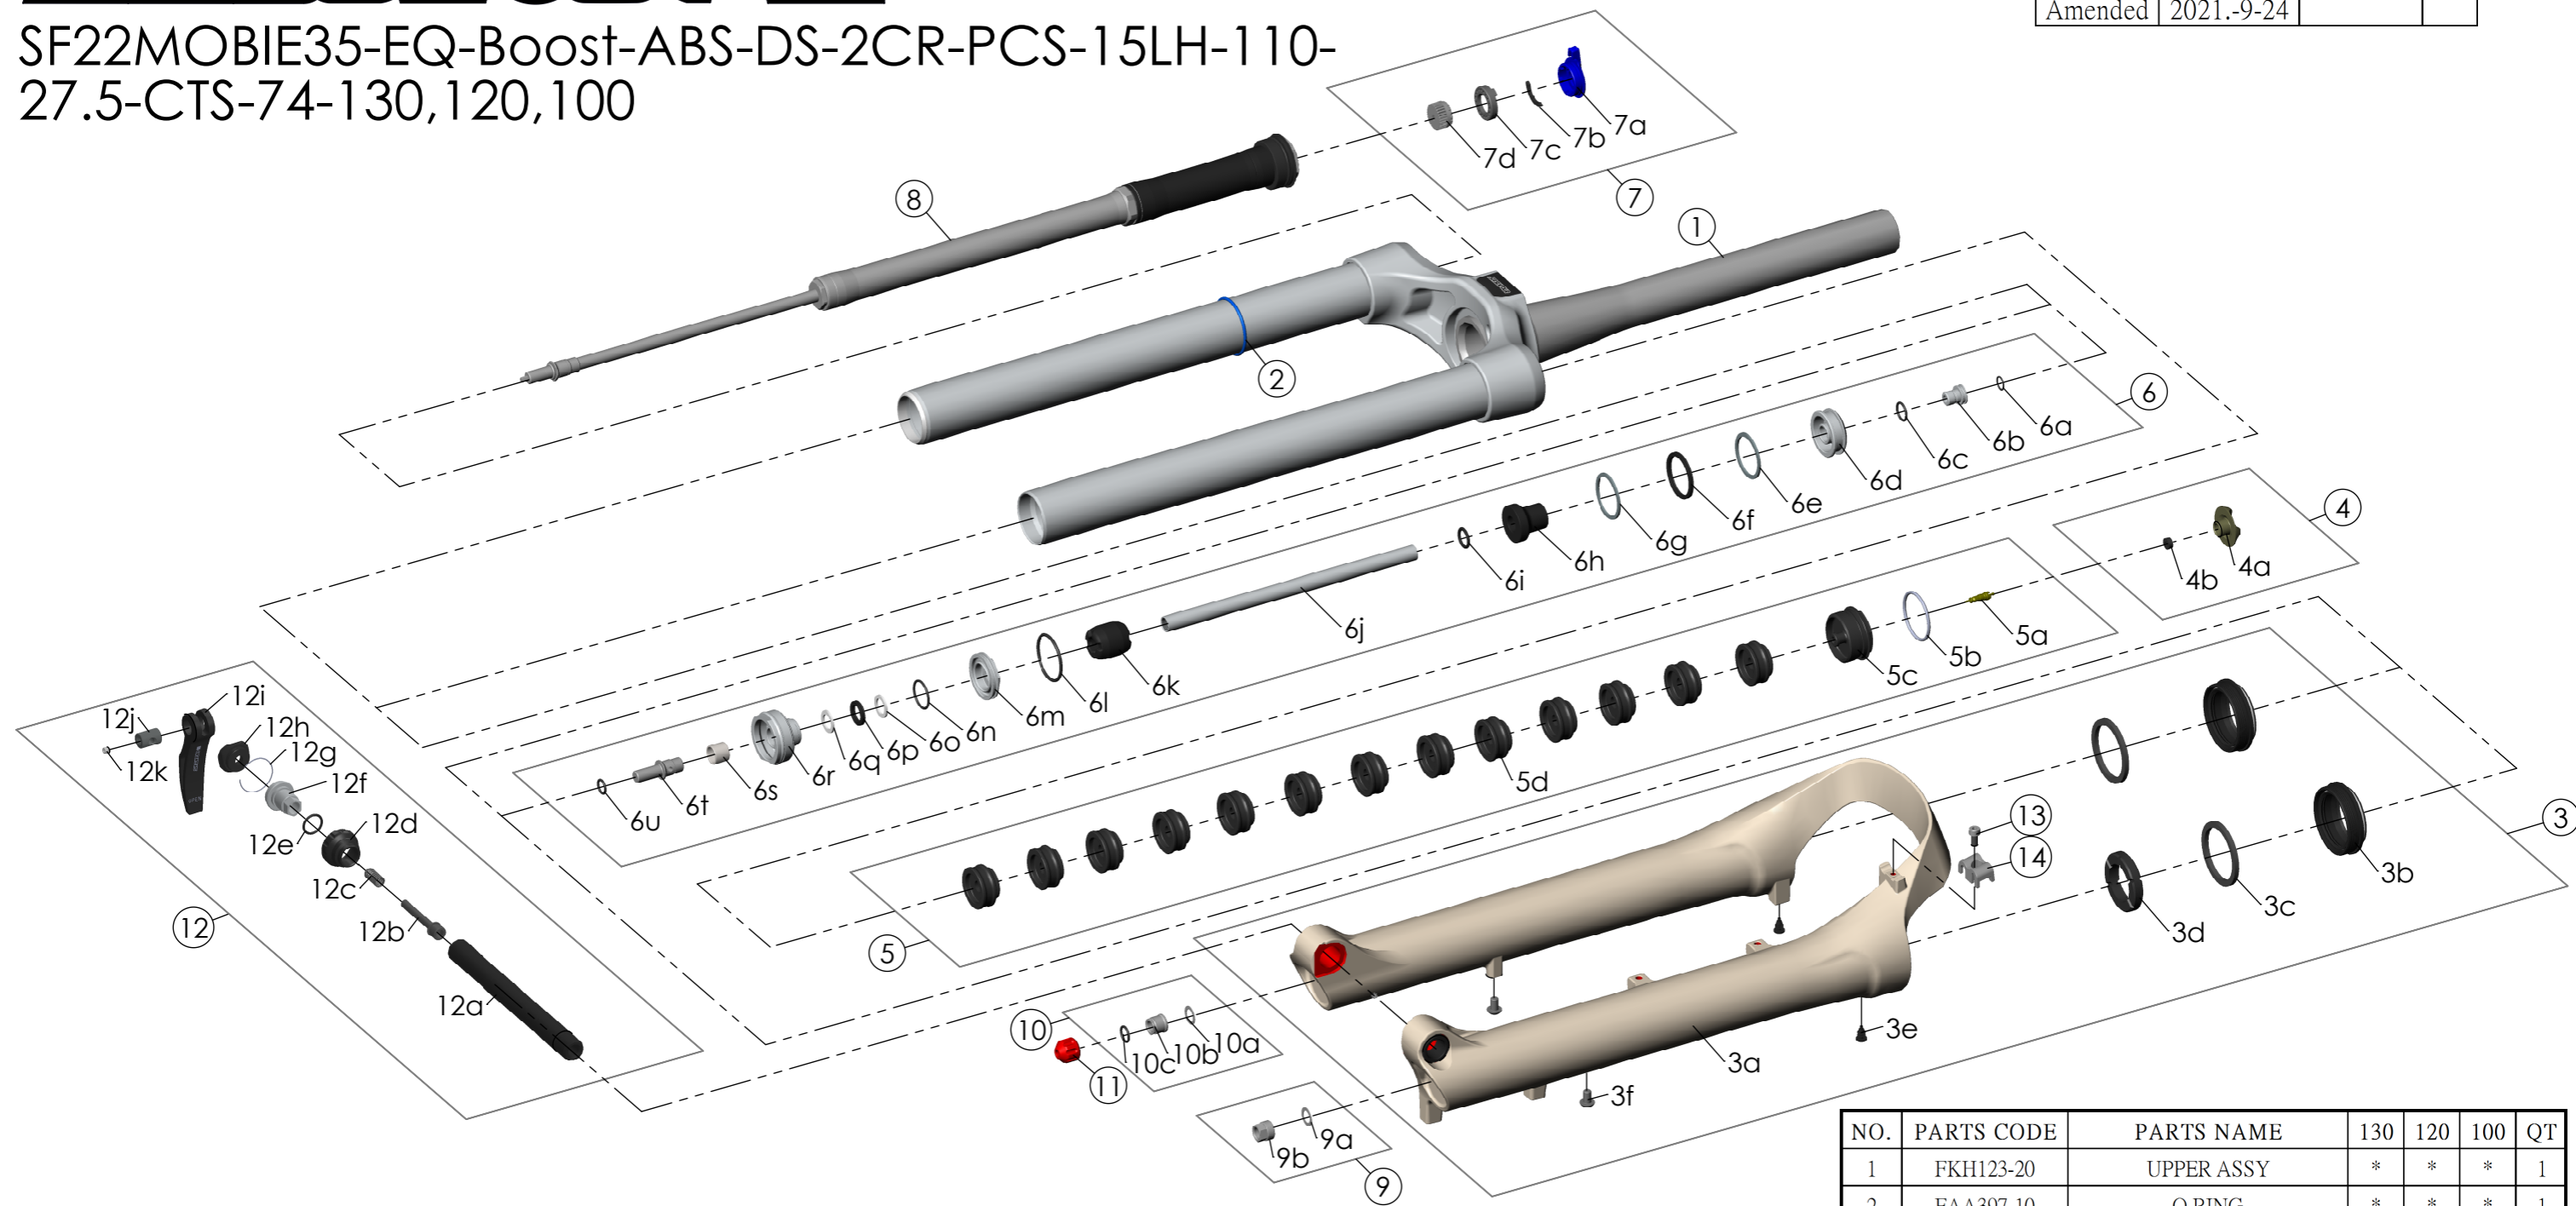

Date	2021.-8-10	Version	1
Amended	2021.-9-24		

SF22MOBIE35-EQ-Boost-ABS-DS-2CR-PCS-15LH-110-27.5-CTS-74-130,120,100

NO.	PARTS CODE	PARTS NAME	130	120	100	QT
10	FKE436	FIXING NUT SET	*	*	*	1
11	FEG201	REBOUND KNOB	*	*	*	1
12	FKA116-02	15LH-110 AXLE SET	*	*	*	1
13	FSB153	GUIDE FIXING BOLT	*	*	*	1
14	FEG519	CABLE GUIDE	*	*	*	1

NO.	PARTS CODE	PARTS NAME	130	120	100	QT
6	FKE578-30	SUPPORT TUBE ASSY	*			1
	FKE578-40			*		1
	FKE578-50				*	1
6j	FPE002-71	SUPPORT TUBE	*			1
	FPE002-74			*		1
	FPE002-73				*	1
7	FKE562-12	LO-R KNOB ASSY	*	*	*	1
8	FUN171-65	2CR-PCS UNIT	*	*	*	1
9	FKA063-03	FIXING NUT SET	*	*	*	1

NO.	PARTS CODE	PARTS NAME	130	120	100	QT
1	FKH123-20	UPPER ASSY	*	*	*	1
2	FAA397-10	O RING	*	*	*	1
3	FKH124-10	BOTTOM CASE ASSY	*	*	*	1
3b	FAA206-30	DUST SEAL	*	*	*	2
3c	FAA208	OIL WIPER 35	*	*	*	2
3d	FEP233-20	BOTTOM BUMPER	*	*	*	1
3e	FAA199	MOUNT CAP	*	*	*	2
3f	FSB203	FIXING BOLT	*	*	*	2
4	FKE076-50	VALVE CAP ASSY	*	*	*	1
5	FKE075-94	AIR CAP ASSY	*	*	*	1
5d	FEG270	VOLUME REDUCER		*		10
					*	11
					*	13