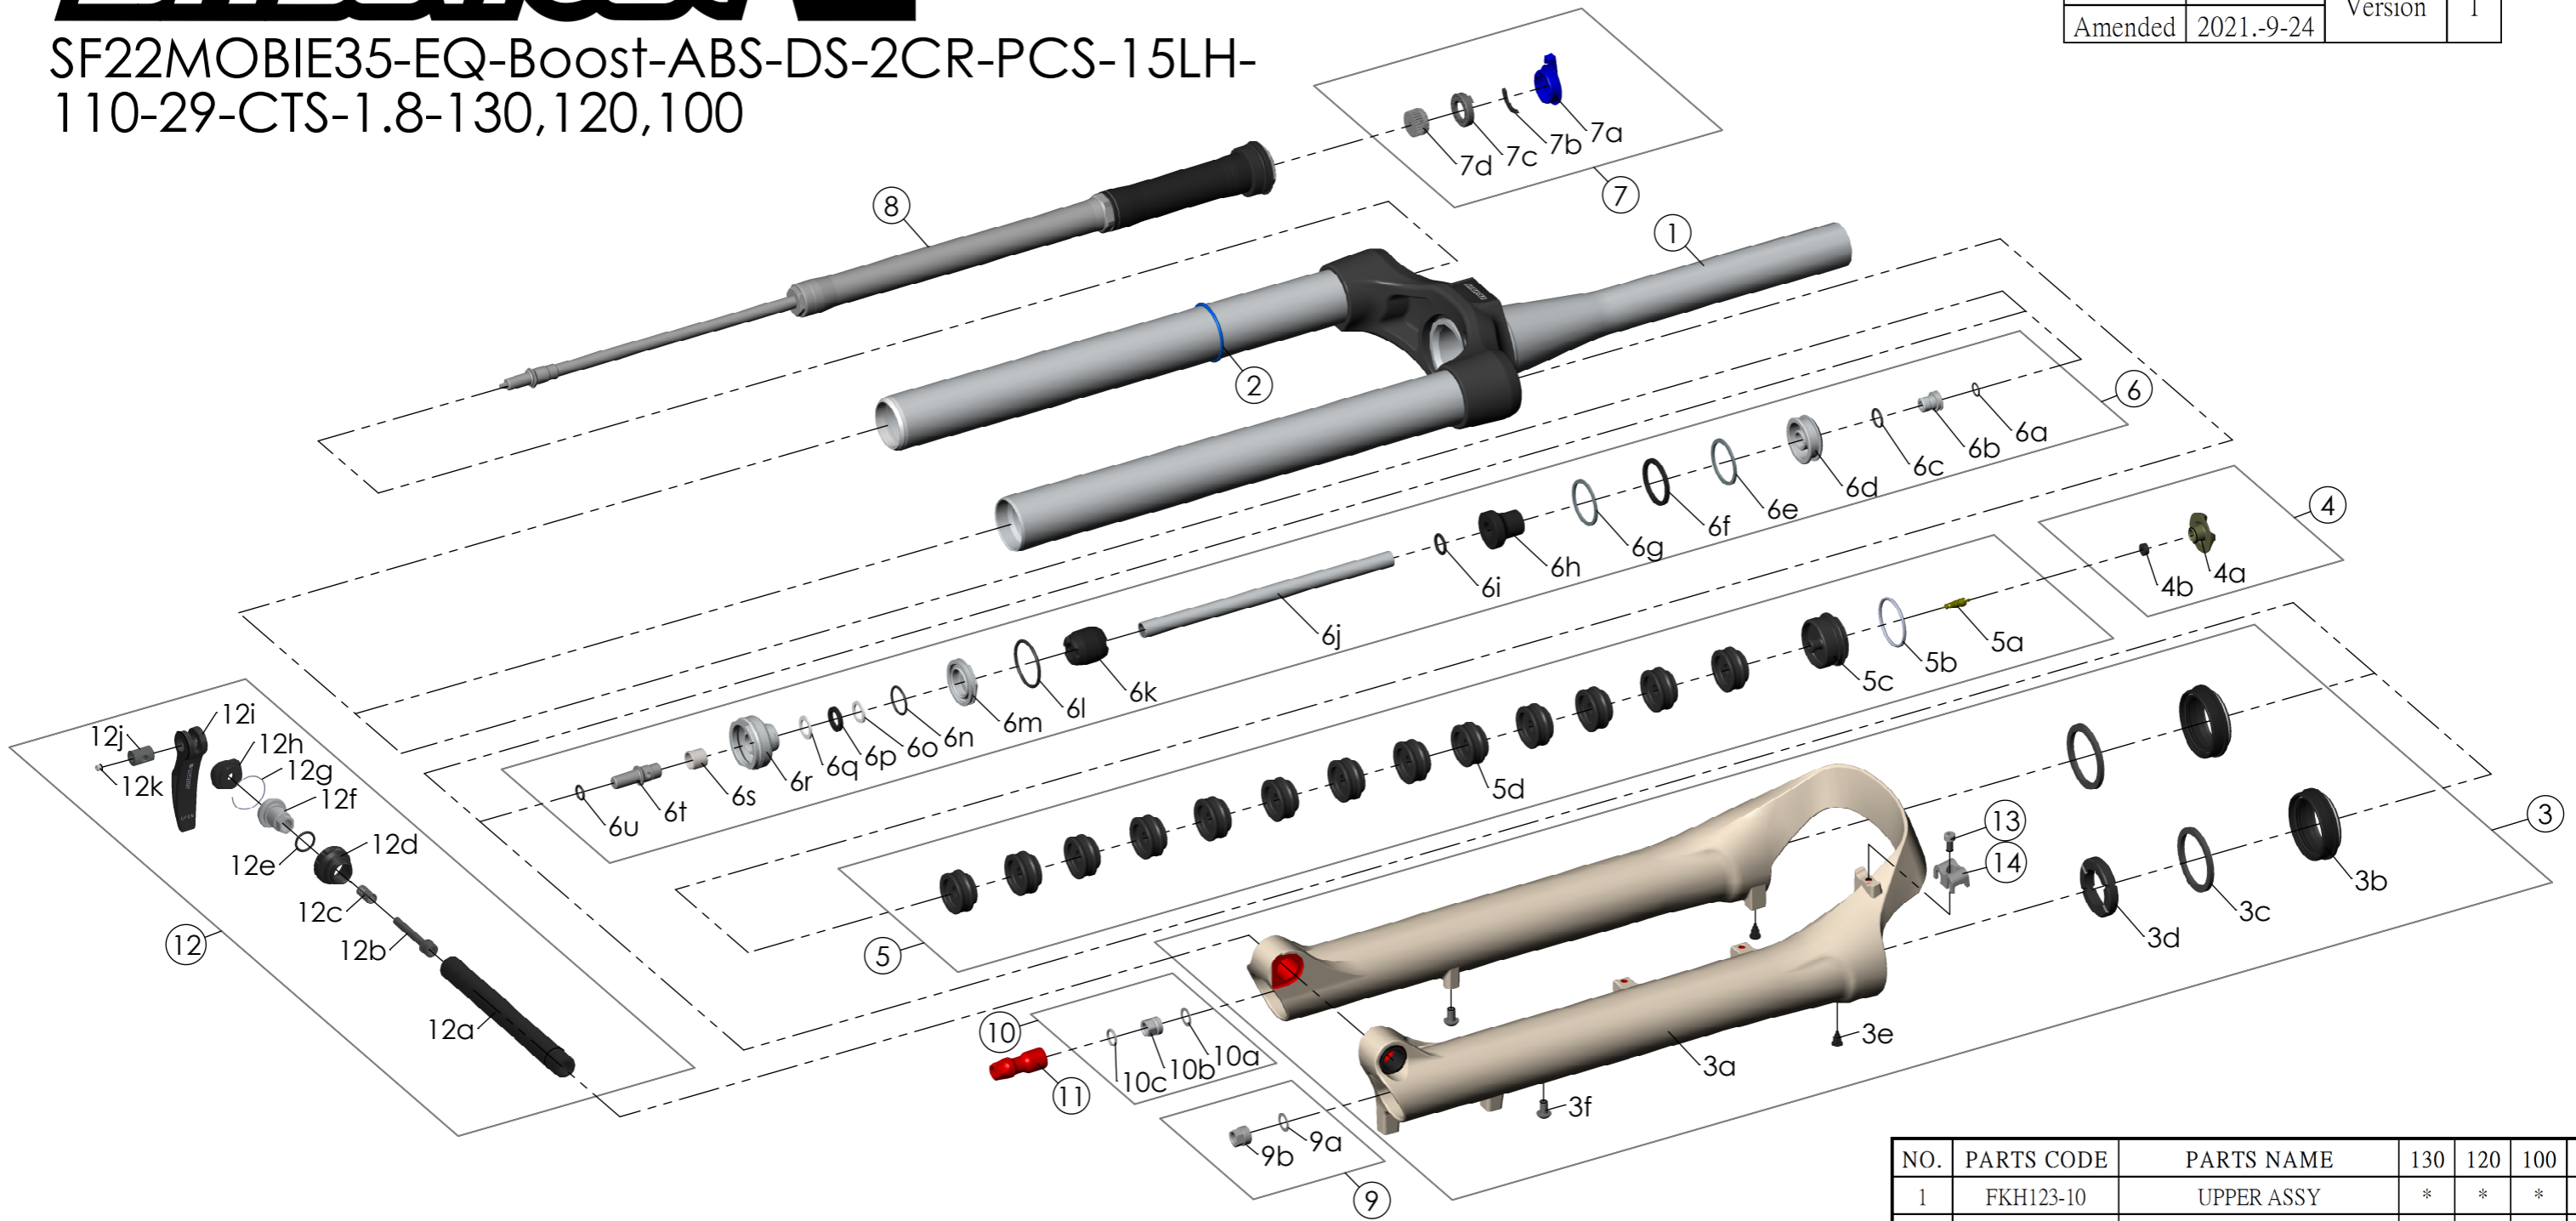

SF22MOBIE35-EQ-Boost-ABS-DS-2CR-PCS-15LH-110-29-CTS-1.8-130,120,100

Date	2021.-8-10	Version	1
Amended	2021.-9-24		

NO.	PARTS CODE	PARTS NAME	130	120	100	QT
10	FKE436-04	FIXING NUT SET	*	*	*	1
11	FEG494-10	REBOUND KNOB	*	*	*	1
12	FKA116-02	15LH-110 AXLE SET	*	*	*	1
13	FSB153	GUIDE FIXING BOLT	*	*	*	1
14	FEG519	CABLE GUIDE	*	*	*	1

NO.	PARTS CODE	PARTS NAME	130	120	100	QT
6	FKE578-30	SUPPORT TUBE ASSY	*			1
	FKE578-40			*		1
	FKE578-50				*	1
6j	FPE002-71	SUPPORT TUBE	*			1
	FPE002-74			*		1
	FPE002-73				*	1
7	FKE562-12	LO-R KNOB ASSY	*	*	*	1
8	FUN171-65	2CR-PCS UNIT	*	*	*	1
9	FKA063-03	FIXING NUT SET	*	*	*	1

NO.	PARTS CODE	PARTS NAME	130	120	100	QT
1	FKH123-10	UPPER ASSY	*	*	*	1
2	FAA397-10	O RING	*	*	*	1
3	FKH125-10	BOTTOM CASE ASSY	*	*	*	1
3b	FAA206-30	DUST SEAL	*	*	*	2
3c	FAA208	OIL WIPER 35	*	*	*	2
3d	FEP233-20	BOTTOM BUMPER	*	*	*	1
3e	FAA199	MOUNT CAP	*	*	*	2
3f	FSB203	FIXING BOLT	*	*	*	2
4	FKE076-50	VALVE CAP ASSY	*	*	*	1
5	FKE075-94	AIR CAP ASSY	*	*	*	1
5d	FEG270	VOLUME REDUCER	*			10
				*		11
					*	13