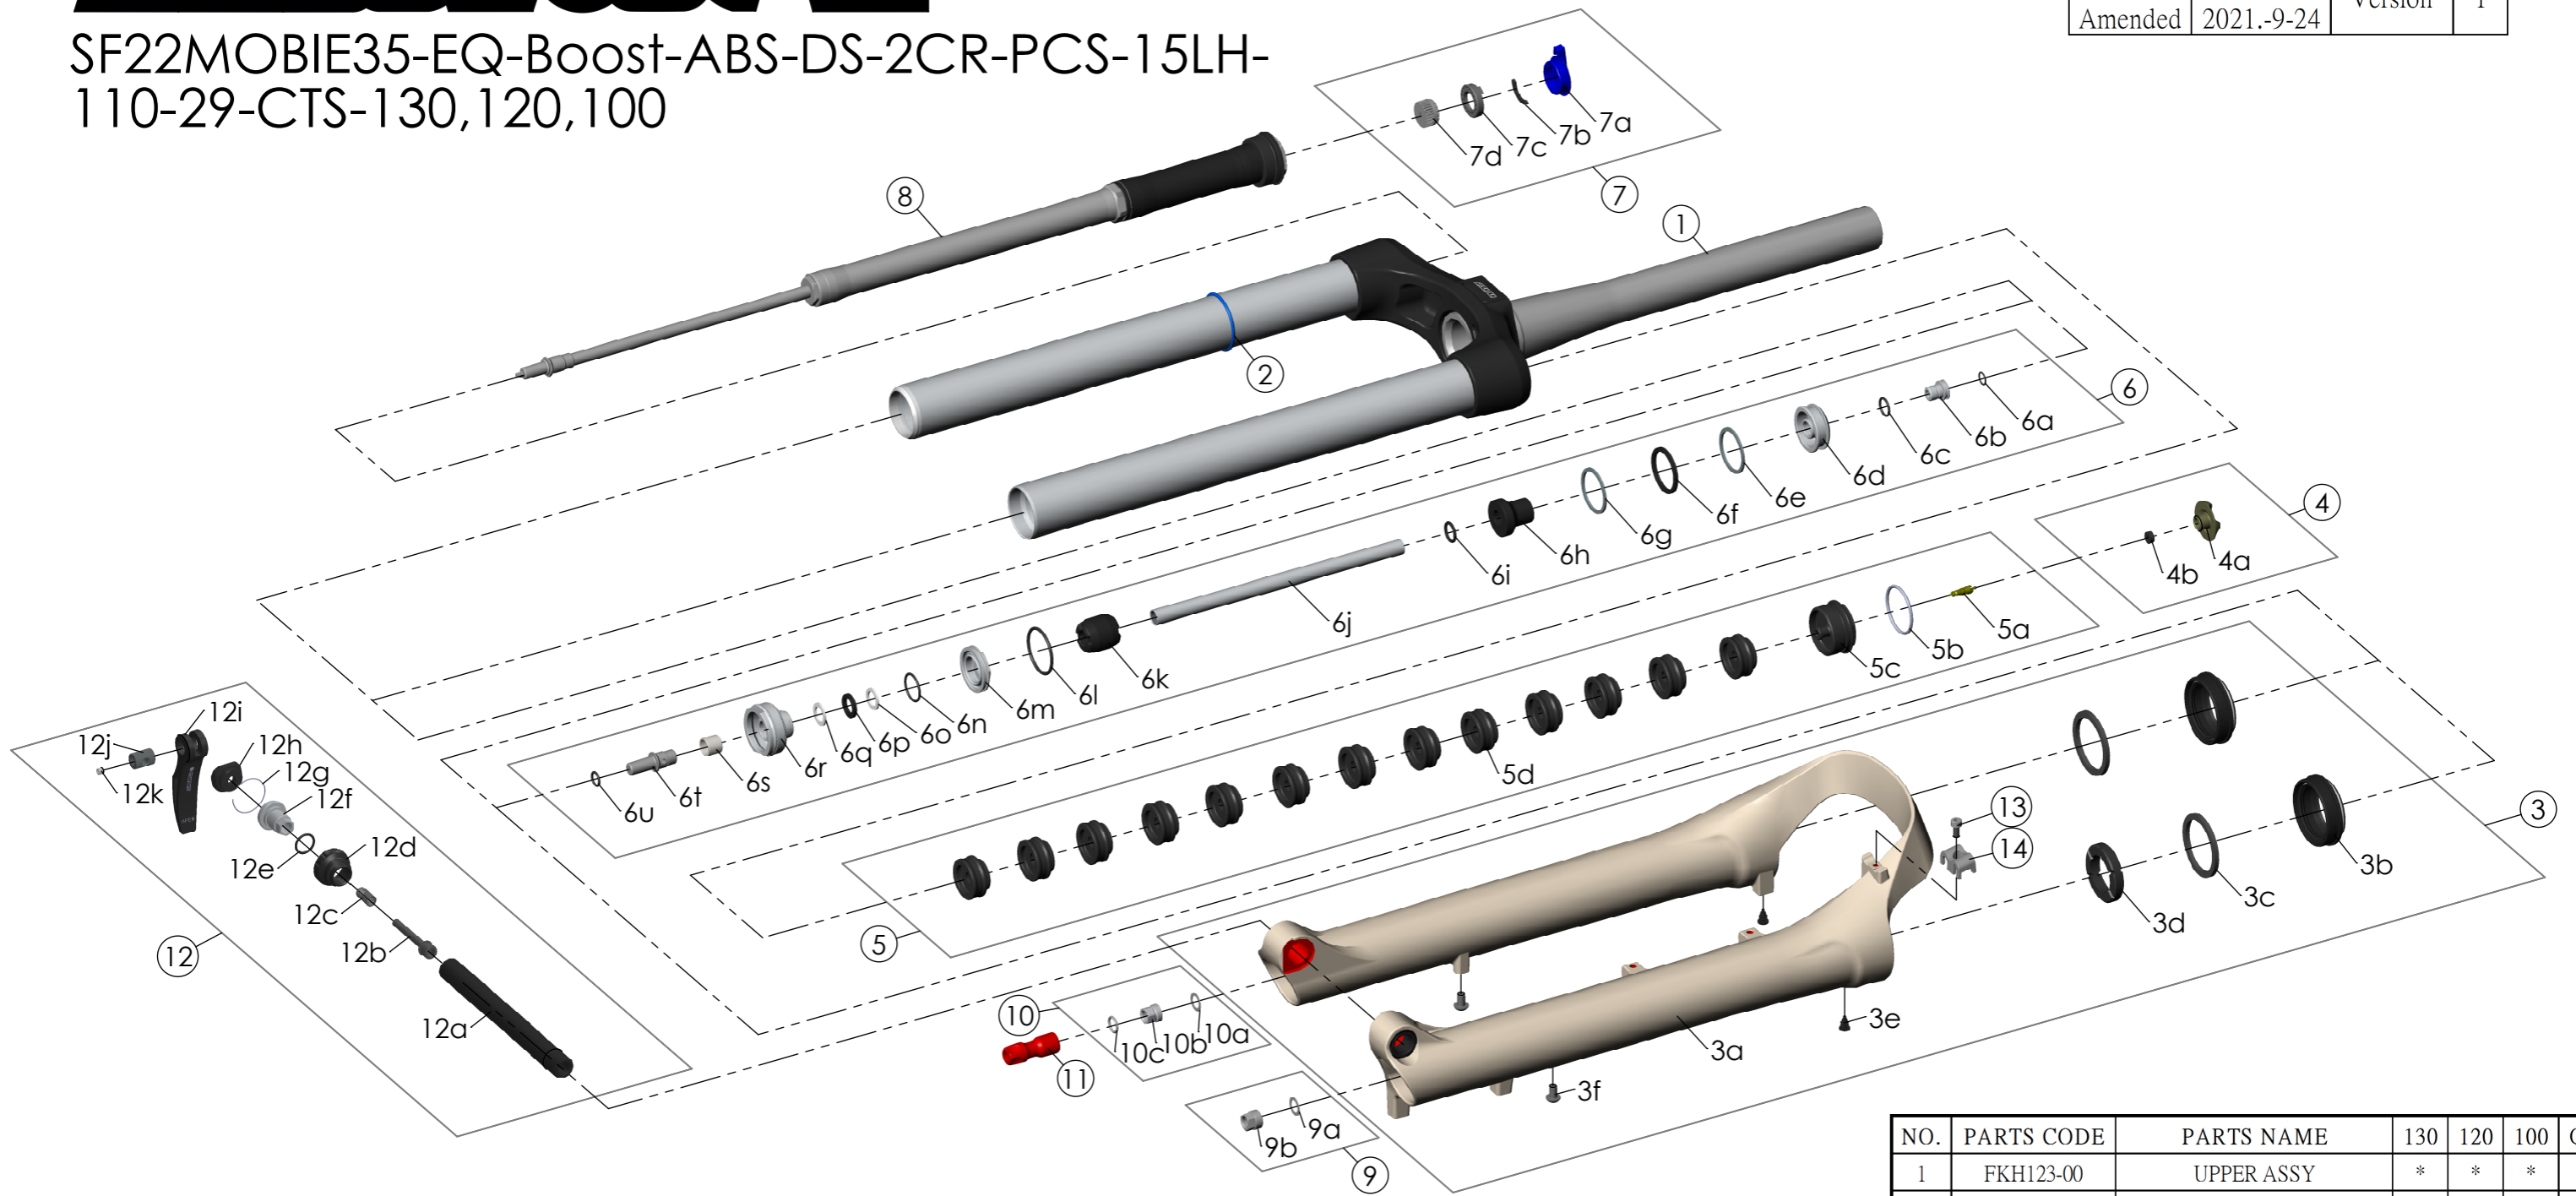

SF22MOBIE35-EQ-Boost-ABS-DS-2CR-PCS-15LH-110-29-CTS-130,120,100

Date	2021.-8-13	Version	1
Amended	2021.-9-24		

NO.	PARTS CODE	PARTS NAME	130	120	100	QT
10	FKE436-04	FIXING NUT SET	*	*	*	1
11	FEG494-10	REBOUND KNOB	*	*	*	1
12	FKA116-02	15LH-110 AXLE SET	*	*	*	1
13	FSB153	GUIDE FIXING BOLT	*	*	*	1
14	FEG519	CABLE GUIDE	*	*	*	1

NO.	PARTS CODE	PARTS NAME	130	120	100	QT
6	FKE578-30	SUPPORT TUBE ASSY	*			1
	FKE578-40			*		1
	FKE578-50				*	1
6j	FPE002-71	SUPPORT TUBE	*			1
	FPE002-74			*		1
	FPE002-73				*	1
7	FKE562-12	LO-R KNOB ASSY	*	*	*	1
8	FUN171-65	2CR-PCS UNIT	*	*	*	1
9	FKA063-03	FIXING NUT SET	*	*	*	1

NO.	PARTS CODE	PARTS NAME	130	120	100	QT
1	FKH123-00	UPPER ASSY	*	*	*	1
2	FAA397-10	O RING	*	*	*	1
3	FKH125-10	BOTTOM CASE ASSY	*	*	*	1
3b	FAA206-30	DUST SEAL	*	*	*	2
3c	FAA208	OIL WIPER 35	*	*	*	2
3d	FEP233-20	BOTTOM BUMPER	*	*	*	1
3e	FAA199	MOUNT CAP	*	*	*	2
3f	FSB203	FIXING BOLT	*	*	*	2
4	FKE076-50	VALVE CAP ASSY	*	*	*	1
5	FKE075-94	AIR CAP ASSY	*	*	*	1
5d	FEG270	VOLUME REDUCER	*			10
				*		11
					*	13