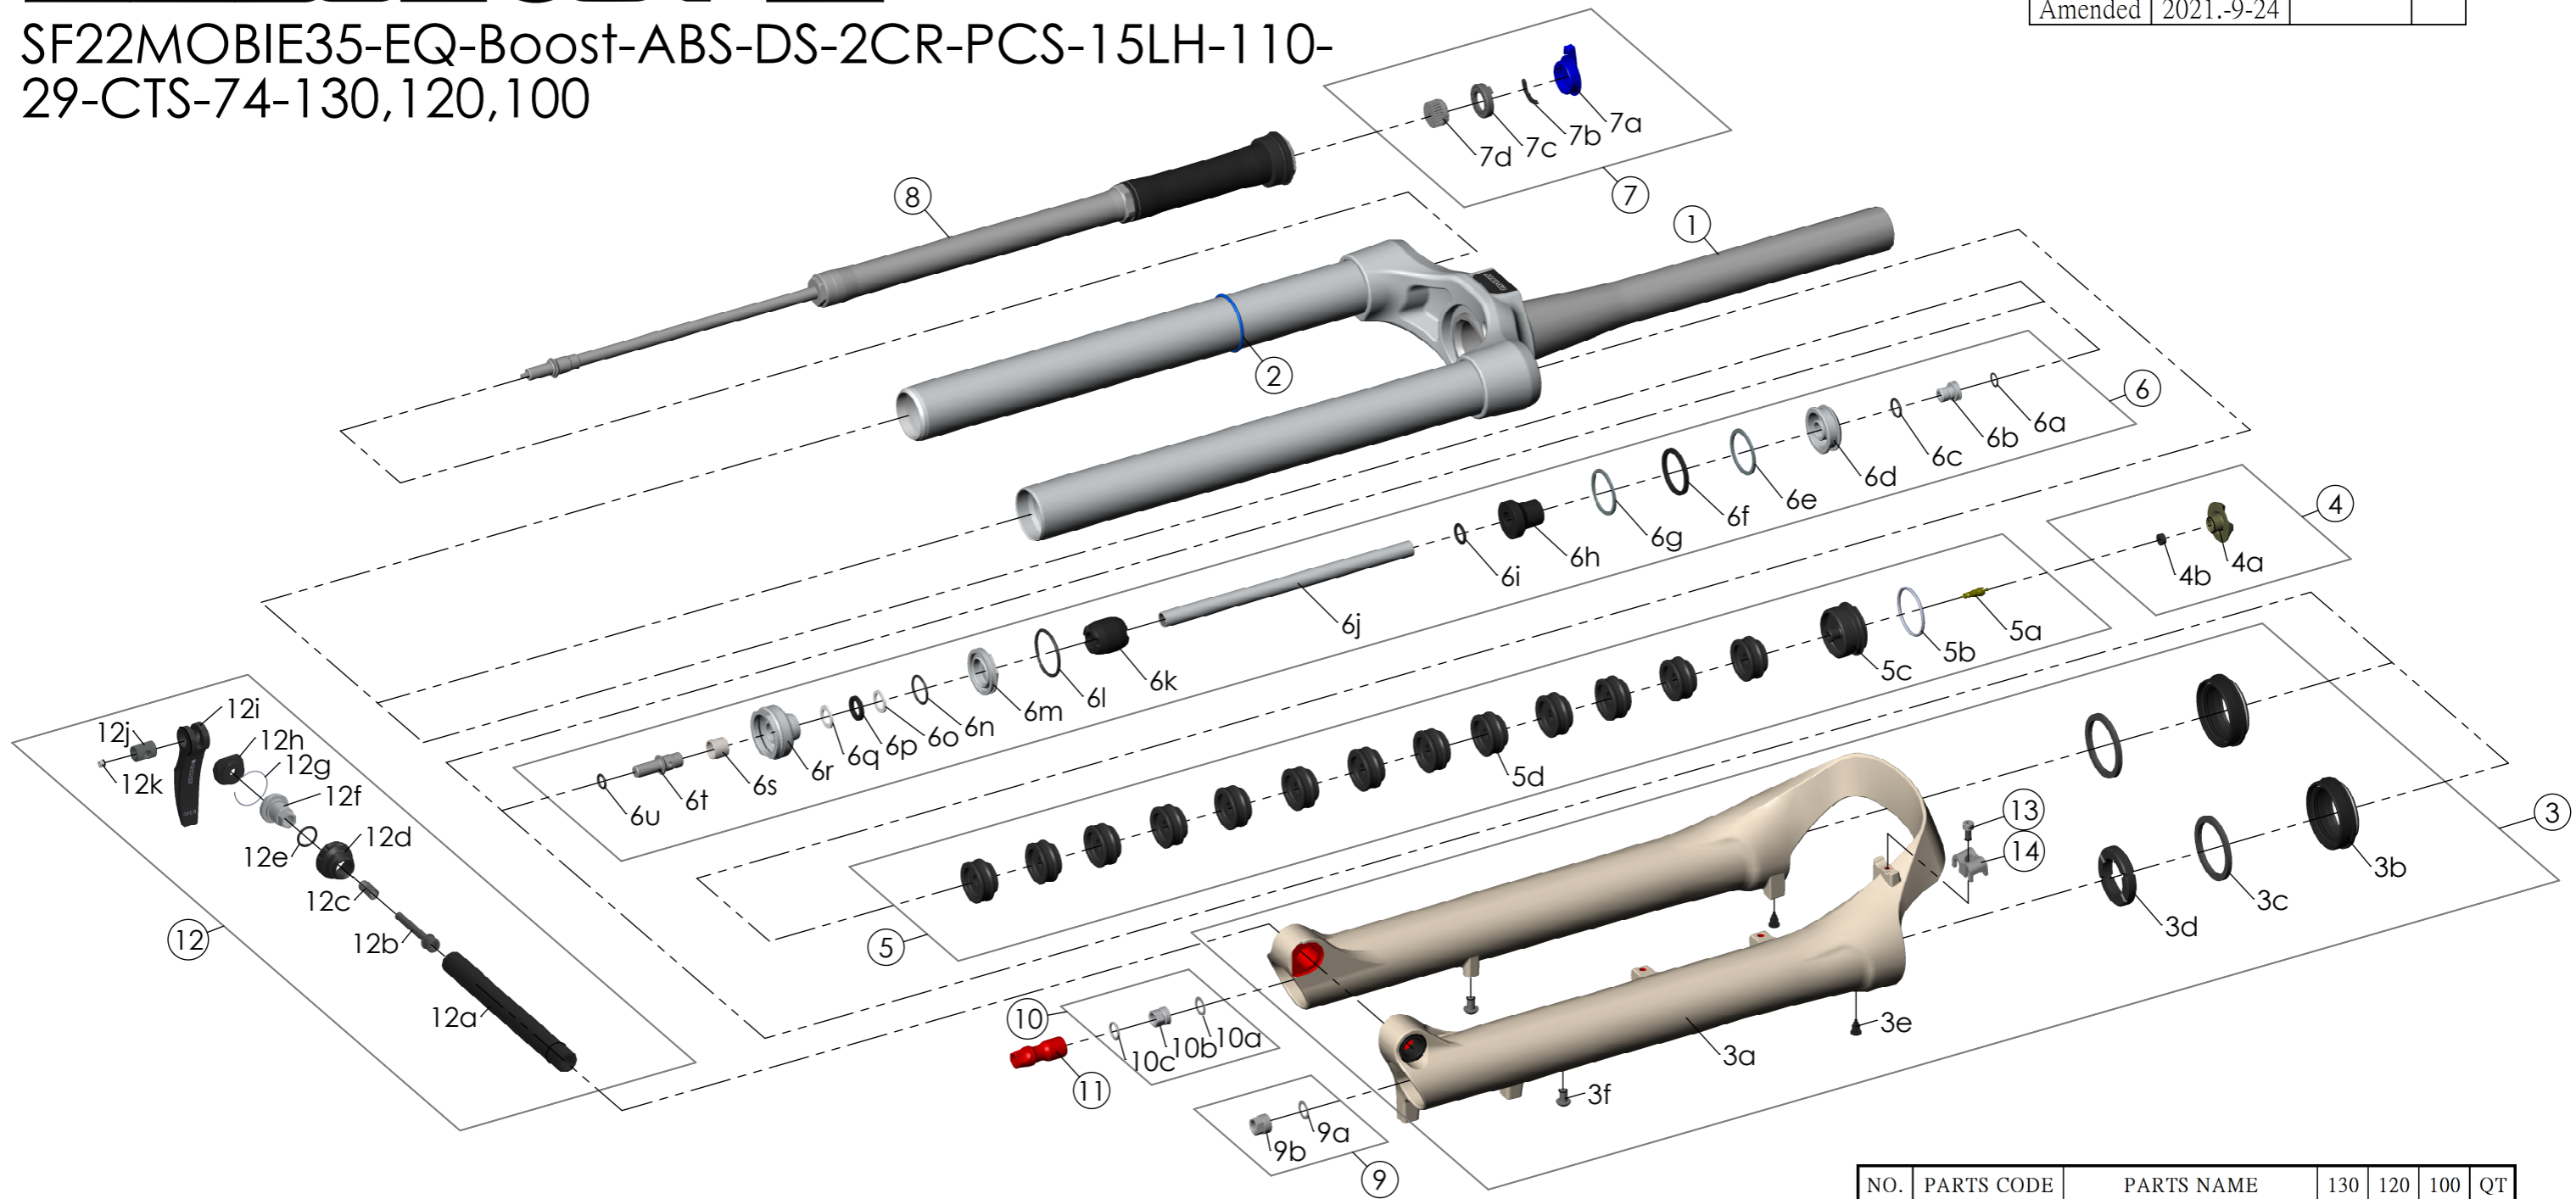

SF22MOBIE35-EQ-Boost-ABS-DS-2CR-PCS-15LH-110-29-CTS-74-130,120,100

| | | | |
|---------|------------|---------|---|
| Date | 2021.-8-13 | Version | 1 |
| Amended | 2021.-9-24 | | |

| NO. | PARTS CODE | PARTS NAME | 130 | 120 | 100 | QT |
|-----|------------|-------------------|-----|-----|-----|----|
| 10 | FKE436-04 | FIXING NUT SET | * | * | * | 1 |
| 11 | FEG494-10 | REBOUND KNOB | * | * | * | 1 |
| 12 | FKA116-02 | 15LH-110 AXLE SET | * | * | * | 1 |
| 13 | FSB153 | GUIDE FIXING BOLT | * | * | * | 1 |
| 14 | FEG519 | CABLE GUIDE | * | * | * | 1 |

| NO. | PARTS CODE | PARTS NAME | 130 | 120 | 100 | QT |
|-----|------------|-------------------|-----|-----|-----|----|
| 6 | FKE578-30 | SUPPORT TUBE ASSY | * | | | 1 |
| | FKE578-40 | | | * | | 1 |
| | FKE578-50 | | | | * | 1 |
| 6j | FPE002-71 | SUPPORT TUBE | * | | | 1 |
| | FPE002-74 | | | * | | 1 |
| | FPE002-73 | | | | * | 1 |
| 7 | FKE562-12 | LO-R KNOB ASSY | * | * | * | 1 |
| 8 | FUN171-65 | 2CR-PCS UNIT | * | * | * | 1 |
| 9 | FKA063-03 | FIXING NUT SET | * | * | * | 1 |

| NO. | PARTS CODE | PARTS NAME | 130 | 120 | 100 | QT |
|-----|------------|------------------|-----|-----|-----|----|
| 1 | FKH123-20 | UPPER ASSY | * | * | * | 1 |
| 2 | FAA397-10 | O RING | * | * | * | 1 |
| 3 | FKH125-10 | BOTTOM CASE ASSY | * | * | * | 1 |
| 3b | FAA206-30 | DUST SEAL | * | * | * | 2 |
| 3c | FAA208 | OIL WIPER 35 | * | * | * | 2 |
| 3d | FEP233-20 | BOTTOM BUMPER | * | * | * | 1 |
| 3e | FAA199 | MOUNT CAP | * | * | * | 2 |
| 3f | FSB203 | FIXING BOLT | * | * | * | 2 |
| 4 | FKE076-50 | VALVE CAP ASSY | * | * | * | 1 |
| 5 | FKE075-94 | AIR CAP ASSY | * | * | * | 1 |
| 5d | FEG270 | VOLUME REDUCER | | | * | 10 |
| | | | | | * | 11 |
| | | | | | * | 13 |