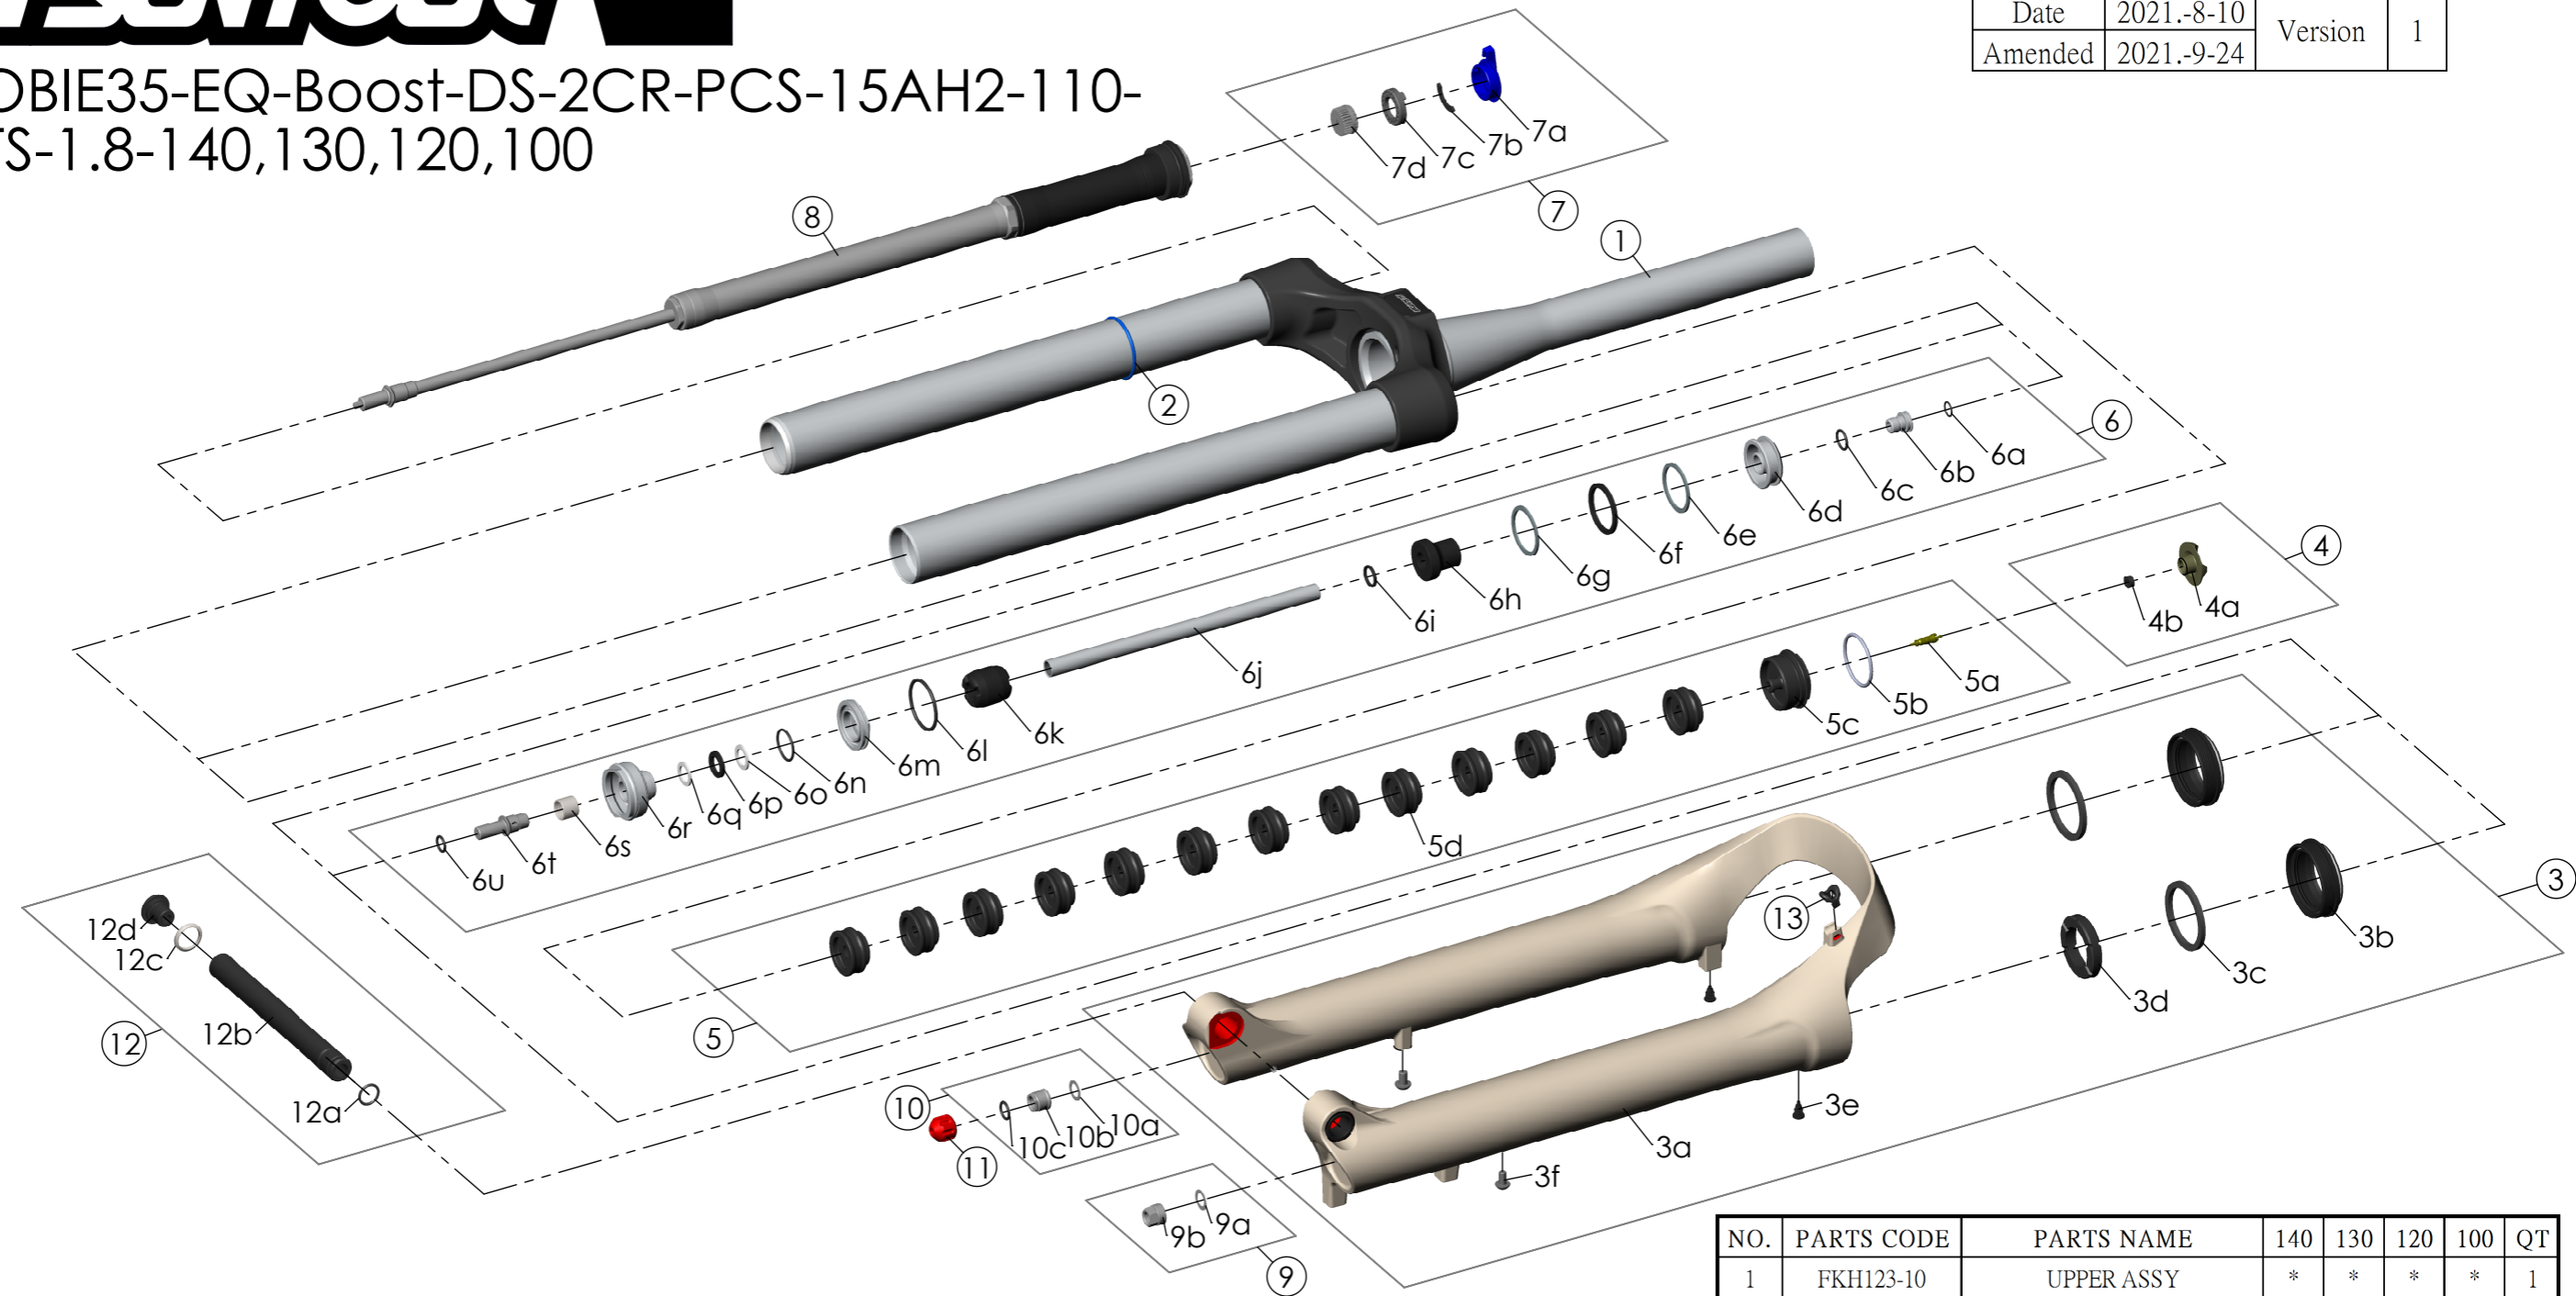

SF22MOBIE35-EQ-Boost-DS-2CR-PCS-15AH2-110-27.5-CTS-1.8-140,130,120,100

Date	2021.-8-10	Version	1
Amended	2021.-9-24		

NO.	PARTS CODE	PARTS NAME	140	130	120	100	QT
10	FKE436	FIXING NUT SET	*	*	*	*	1
11	FEG201	REBOUND KNOB	*	*	*	*	1
12	FKA117-00	15AH2-110 THRU AXLE SET	*	*	*	*	1
13	FEG034	CABLE CLIP	*	*	*	*	1

NO.	PARTS CODE	PARTS NAME	140	130	120	100	QT
6	FKE578-20	SUPPORT TUBE ASSY	*				1
	FKE578-30			*		1	
	FKE578-40				*	1	
	FKE578-50					*	1
6j	FPE002-70	SUPPORT TUBE	*				1
	FPE002-71			*		1	
	FPE002-74				*	1	
	FPE002-73					*	1
7	FKE562-12	LO-R KNOB ASSY	*	*	*	*	1
8	FUN171-65	2CR-PCS UNIT	*	*	*	*	1
9	FKA063-03	FIXING NUT SET	*	*	*	*	1

NO.	PARTS CODE	PARTS NAME	140	130	120	100	QT
1	FKH123-10	UPPER ASSY	*	*	*	*	1
2	FAA397-10	O RING	*	*	*	*	1
3	FKH124-00	BOTTOM CASE ASSY	*	*	*	*	1
3b	FAA206-30	DUST SEAL	*	*	*	*	2
3c	FAA208	OIL WIPER 35	*	*	*	*	2
3d	FEP233-20	BOTTOM BUMPER	*	*	*	*	1
3e	FAA199	MOUNT CAP	*	*	*	*	2
3f	FSB203	FIXING BOLT	*	*	*	*	2
4	FKE076-50	VALVE CAP ASSY	*	*	*	*	1
5	FKE075-94	AIR CAP ASSY	*	*	*	*	1
5d	FEG270	VOLUME REDUCER	*				9
				*			10
					*		11
						*	13