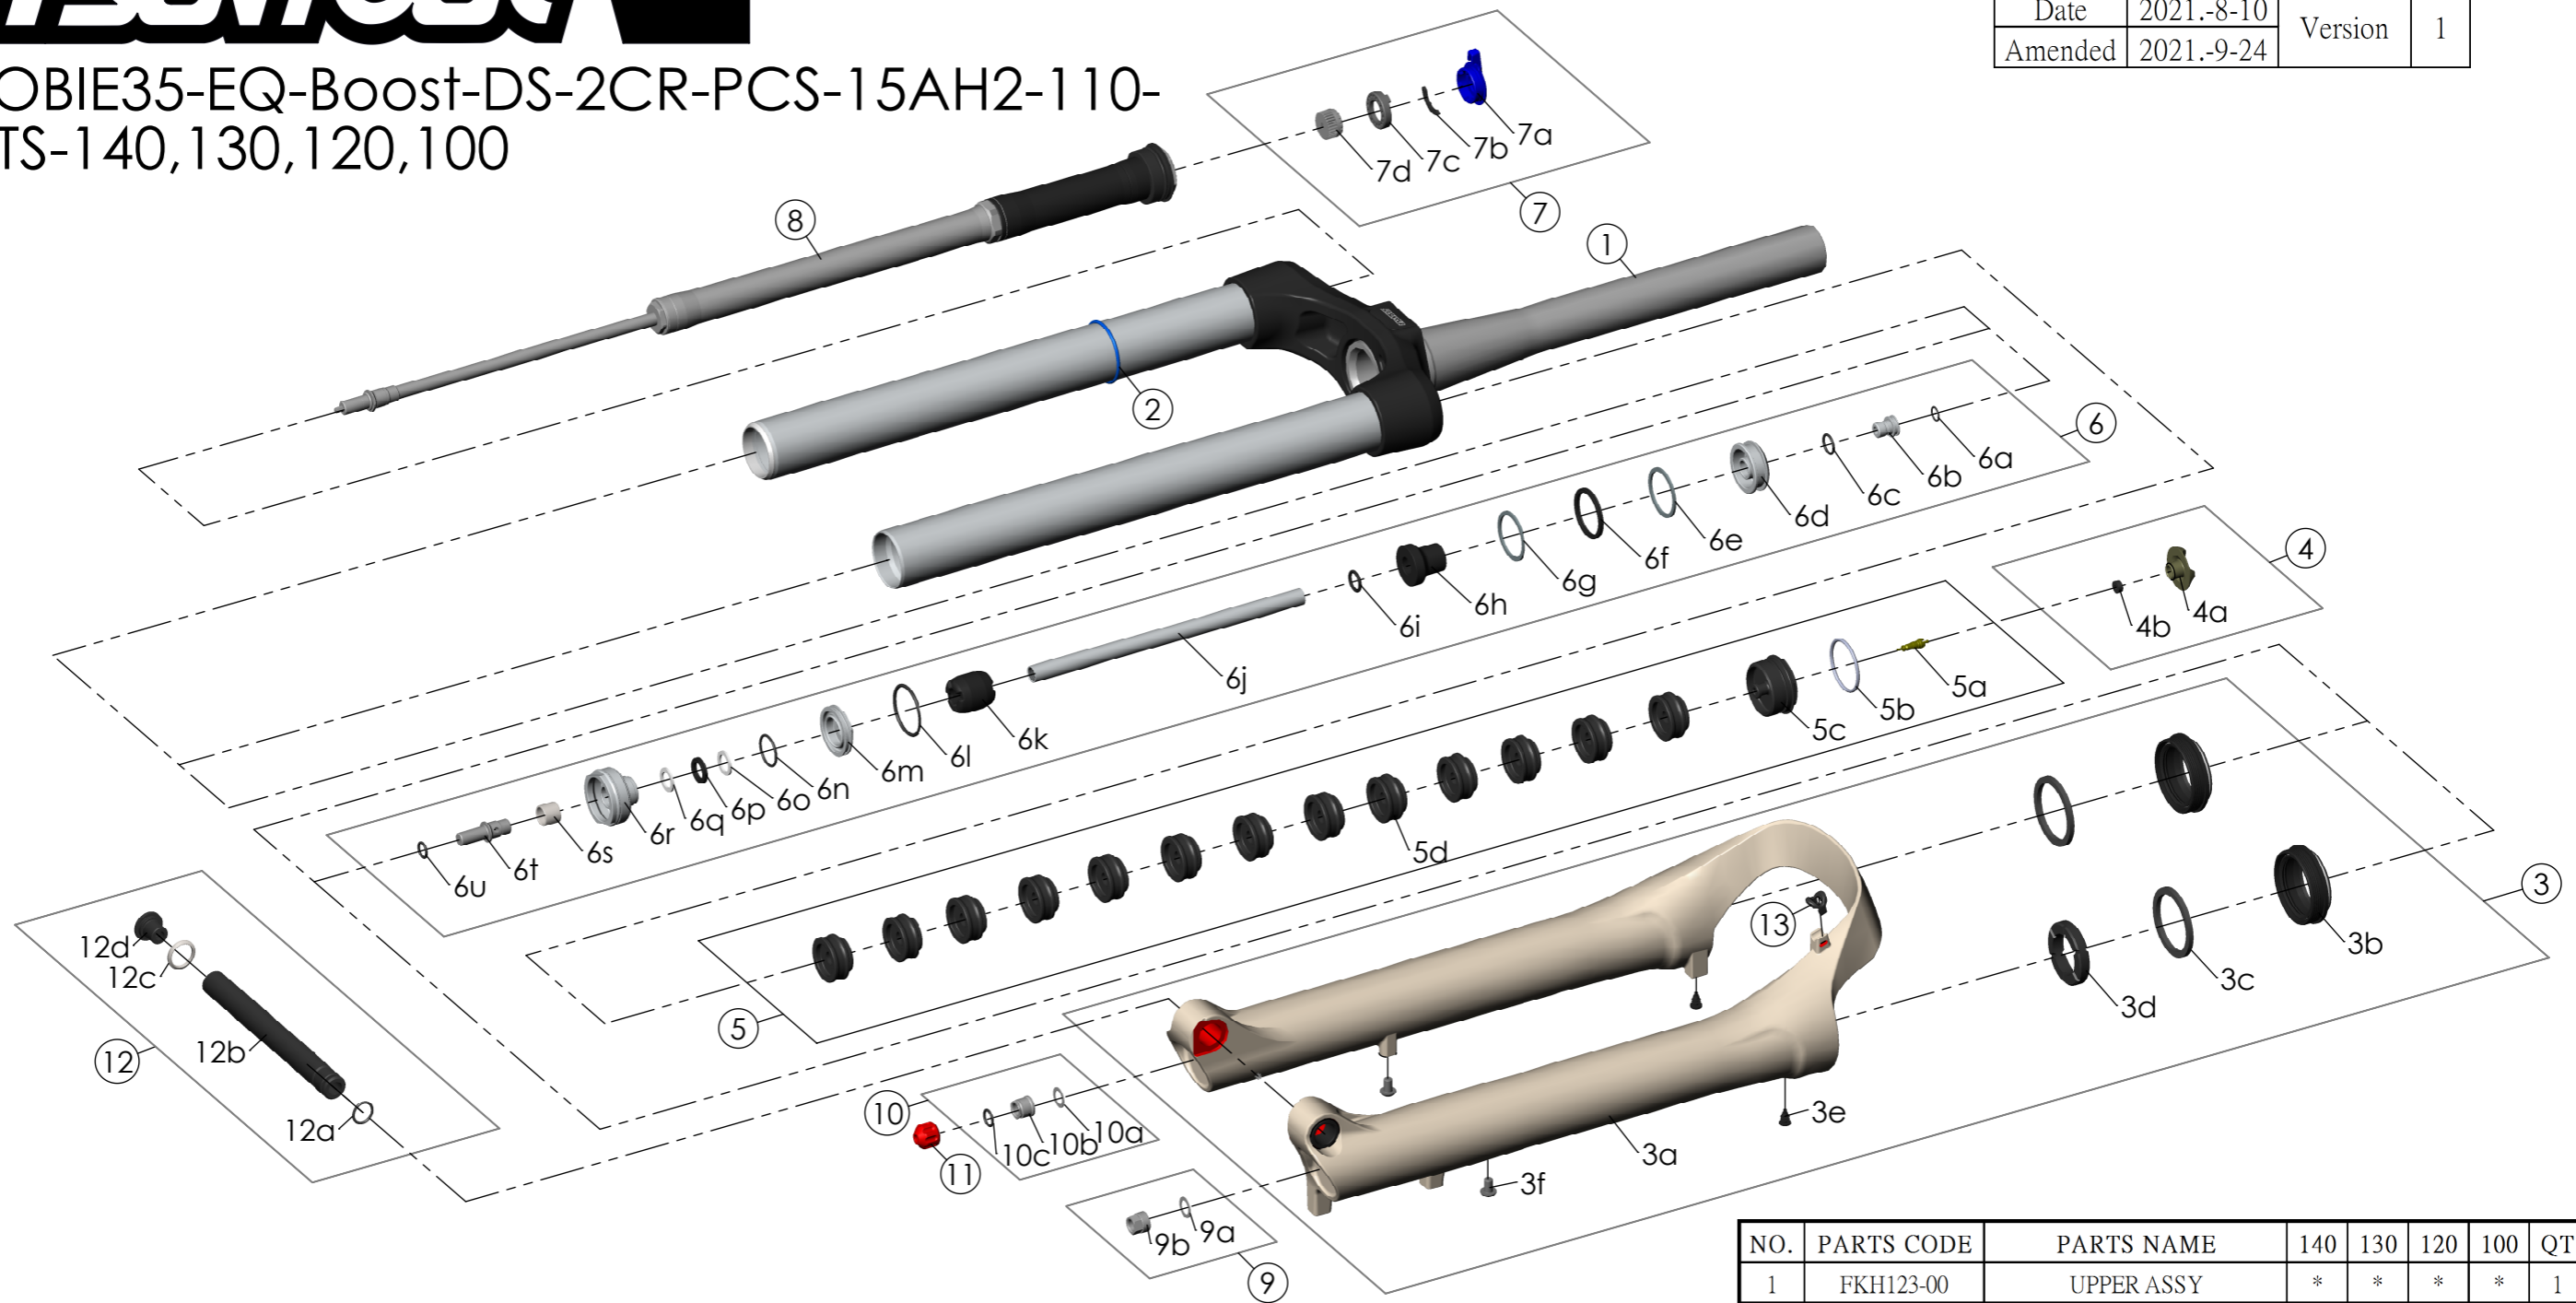

SF22MOBIE35-EQ-Boost-DS-2CR-PCS-15AH2-110-27.5-CTS-140,130,120,100

Date	2021.-8-10	Version	1
Amended	2021.-9-24		

NO.	PARTS CODE	PARTS NAME	140	130	120	100	QT
10	FKE436	FIXING NUT SET	*	*	*	*	1
11	FEG201	REBOUND KNOB	*	*	*	*	1
12	FKA117-00	15AH2-110 THRU AXLE SET	*	*	*	*	1
13	FEG034	CABLE CLIP	*	*	*	*	1

NO.	PARTS CODE	PARTS NAME	140	130	120	100	QT
6	FKE578-20	SUPPORT TUBE ASSY	*				1
	FKE578-30			*		1	
	FKE578-40				*	1	
	FKE578-50					*	1
6j	FPE002-70	SUPPORT TUBE	*				1
	FPE002-71			*		1	
	FPE002-74				*	1	
	FPE002-73					*	1
7	FKE562-12	LO-R KNOB ASSY	*	*	*	*	1
8	FUN171-65	2CR-PCS UNIT	*	*	*	*	1
9	FKA063-03	FIXING NUT SET	*	*	*	*	1

NO.	PARTS CODE	PARTS NAME	140	130	120	100	QT
1	FKH123-00	UPPER ASSY	*	*	*	*	1
2	FAA397-10	O RING	*	*	*	*	1
3	FKH124-00	BOTTOM CASE ASSY	*	*	*	*	1
3b	FAA206-30	DUST SEAL	*	*	*	*	2
3c	FAA208	OIL WIPER 35	*	*	*	*	2
3d	FEP233-20	BOTTOM BUMPER	*	*	*	*	1
3e	FAA199	MOUNT CAP	*	*	*	*	2
3f	FSB203	FIXING BOLT	*	*	*	*	2
4	FKE076-50	VALVE CAP ASSY	*	*	*	*	1
5	FKE075-94	AIR CAP ASSY	*	*	*	*	1
5d	FEG270	VOLUME REDUCER	*				9
				*			10
					*		11
						*	13