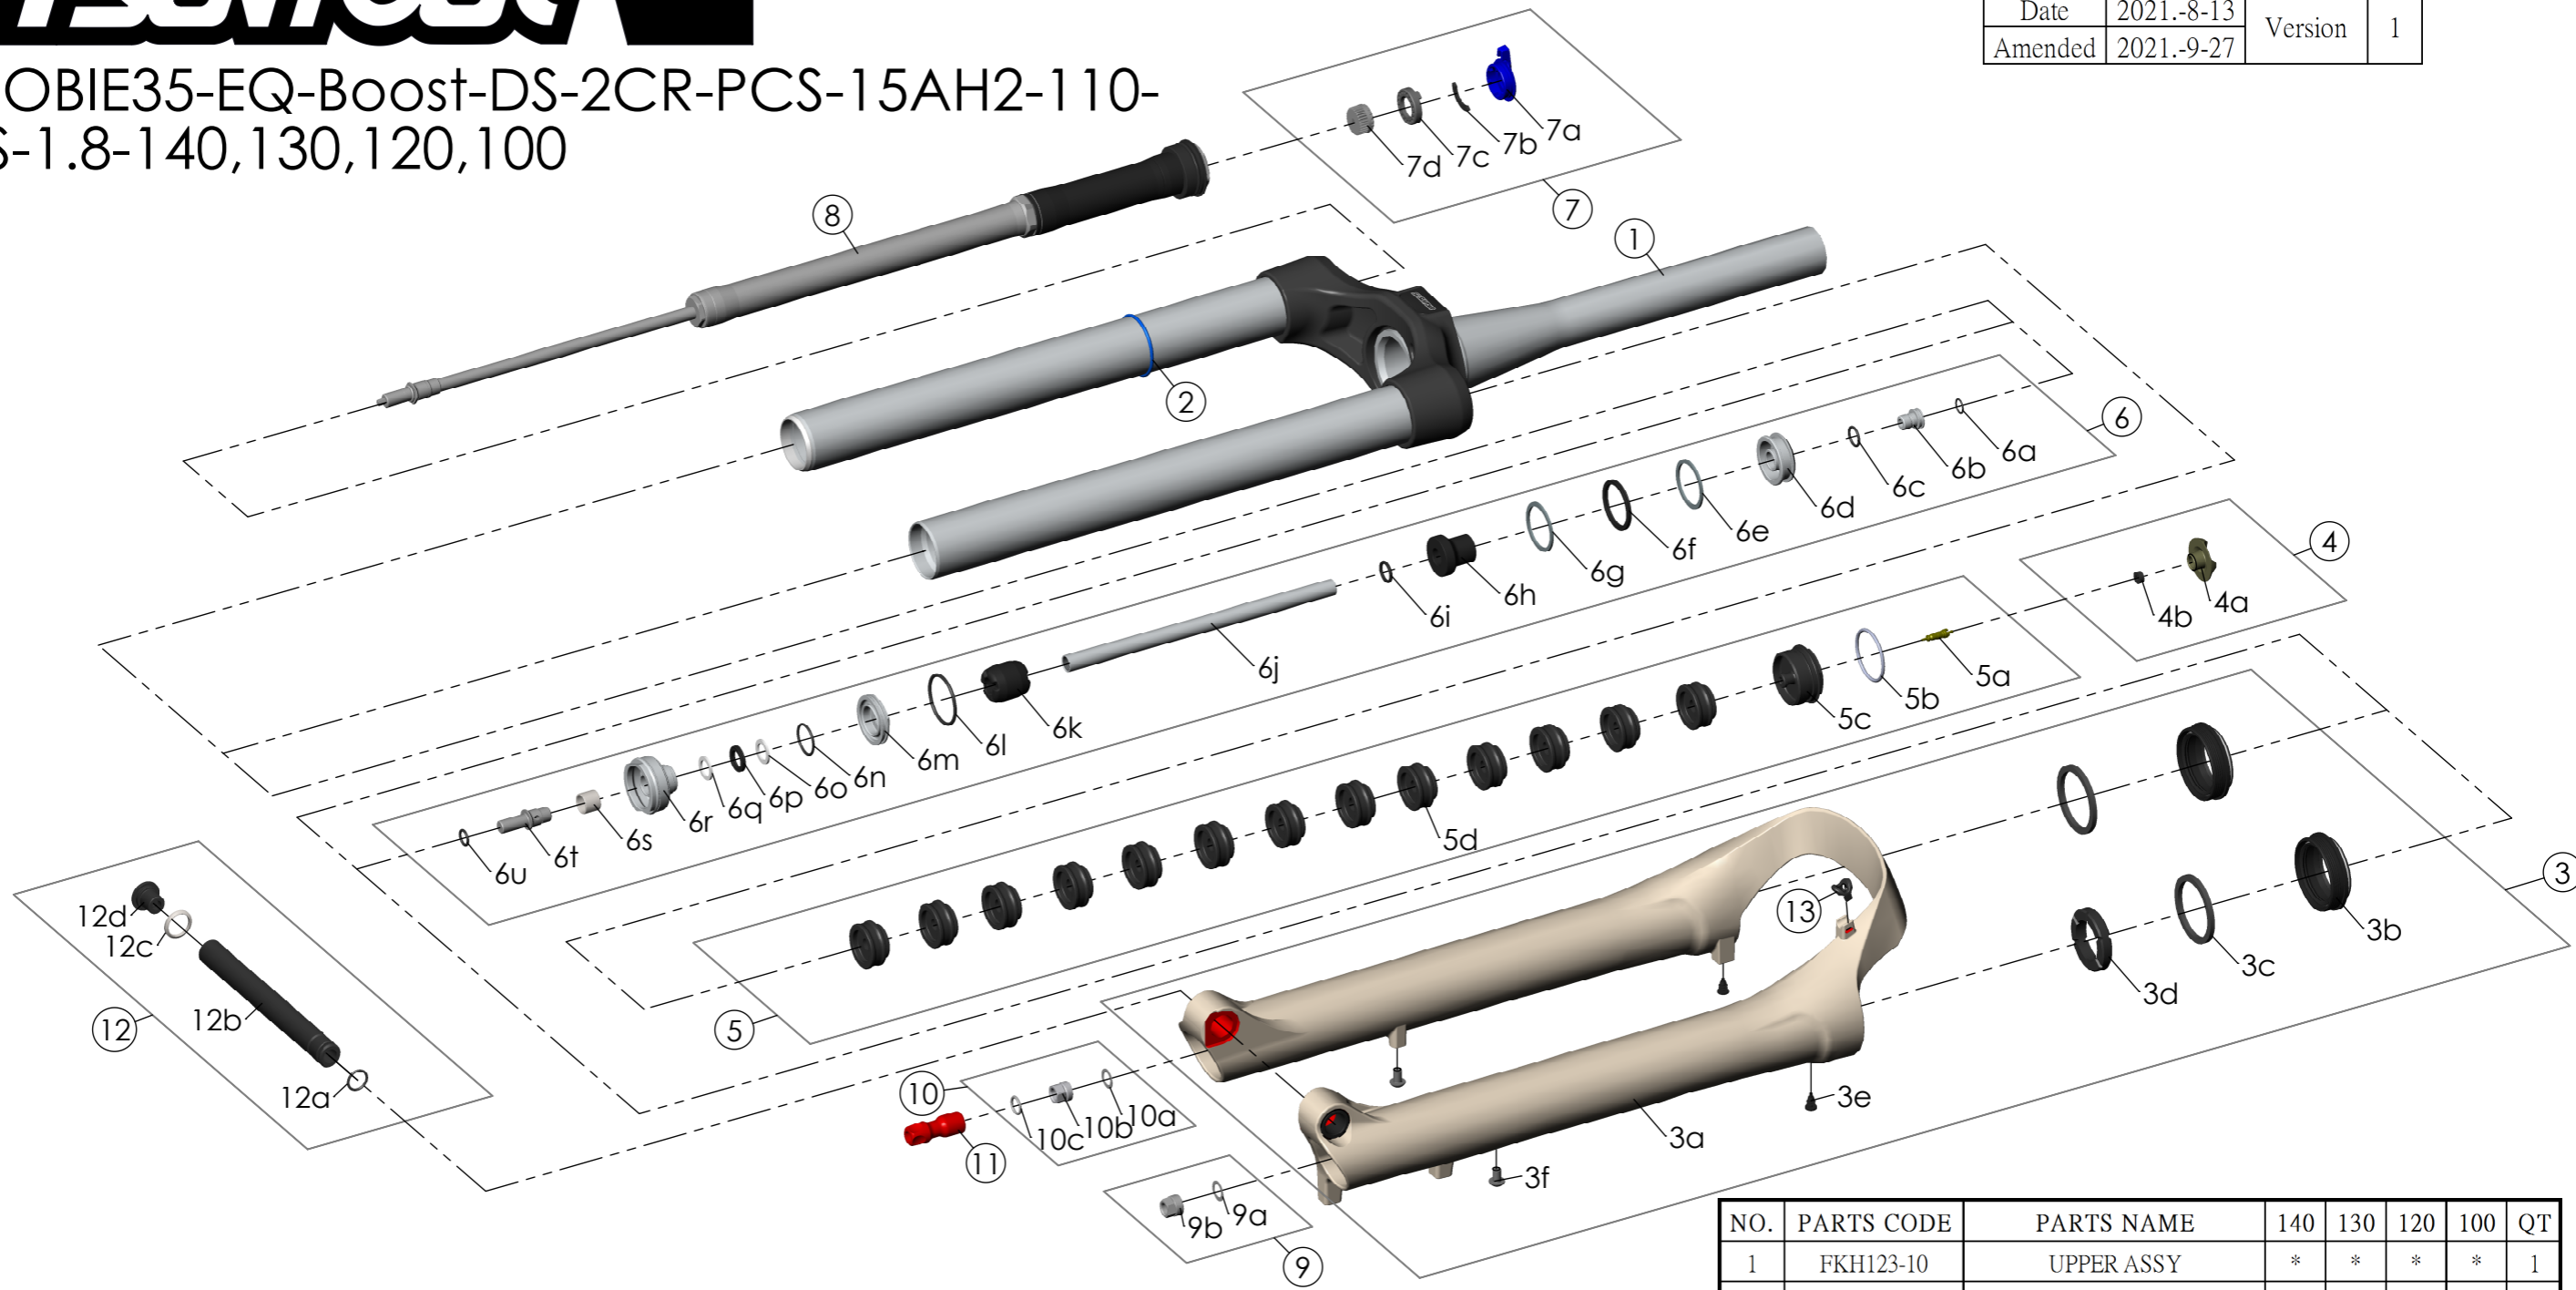

SF22MOBIE35-EQ-Boost-DS-2CR-PCS-15AH2-110-29-CTS-1.8-140,130,120,100

Date	2021.-8-13	Version	1
Amended	2021.-9-27		

NO.	PARTS CODE	PARTS NAME	140	130	120	100	QT
10	FKE436-04	FIXING NUT SET	*	*	*	*	1
11	FEG494-10	REBOUND KNOB	*	*	*	*	1
12	FKA117-00	15AH2-110 THRU AXLE SET	*	*	*	*	1
13	FEG034	CABLE CLIP	*	*	*	*	1

NO.	PARTS CODE	PARTS NAME	140	130	120	100	QT
6	FKE578-20	SUPPORT TUBE ASSY	*				1
	FKE578-30			*		1	
	FKE578-40				*	1	
	FKE578-50					*	1
6j	FPE002-70	SUPPORT TUBE	*				1
	FPE002-71			*		1	
	FPE002-74				*	1	
	FPE002-73					*	1
7	FKE562-12	LO-R KNOB ASSY	*	*	*	*	1
8	FUN171-65	2CR-PCS UNIT	*	*	*	*	1
9	FKA063-03	FIXING NUT SET	*	*	*	*	1

NO.	PARTS CODE	PARTS NAME	140	130	120	100	QT
1	FKH123-10	UPPER ASSY	*	*	*	*	1
2	FAA397-10	O RING	*	*	*	*	1
3	FKH125-00	BOTTOM CASE ASSY	*	*	*	*	1
3b	FAA206-30	DUST SEAL	*	*	*	*	2
3c	FAA208	OIL WIPER 35	*	*	*	*	2
3d	FEP233-20	BOTTOM BUMPER	*	*	*	*	1
3e	FAA199	MOUNT CAP	*	*	*	*	2
3f	FSB203	FIXING BOLT	*	*	*	*	2
4	FKE076-50	VALVE CAP ASSY	*	*	*	*	1
5	FKE075-94	AIR CAP ASSY	*	*	*	*	1
5d	FEG270	VOLUME REDUCER		*			9
					*		10
						*	11
						*	13