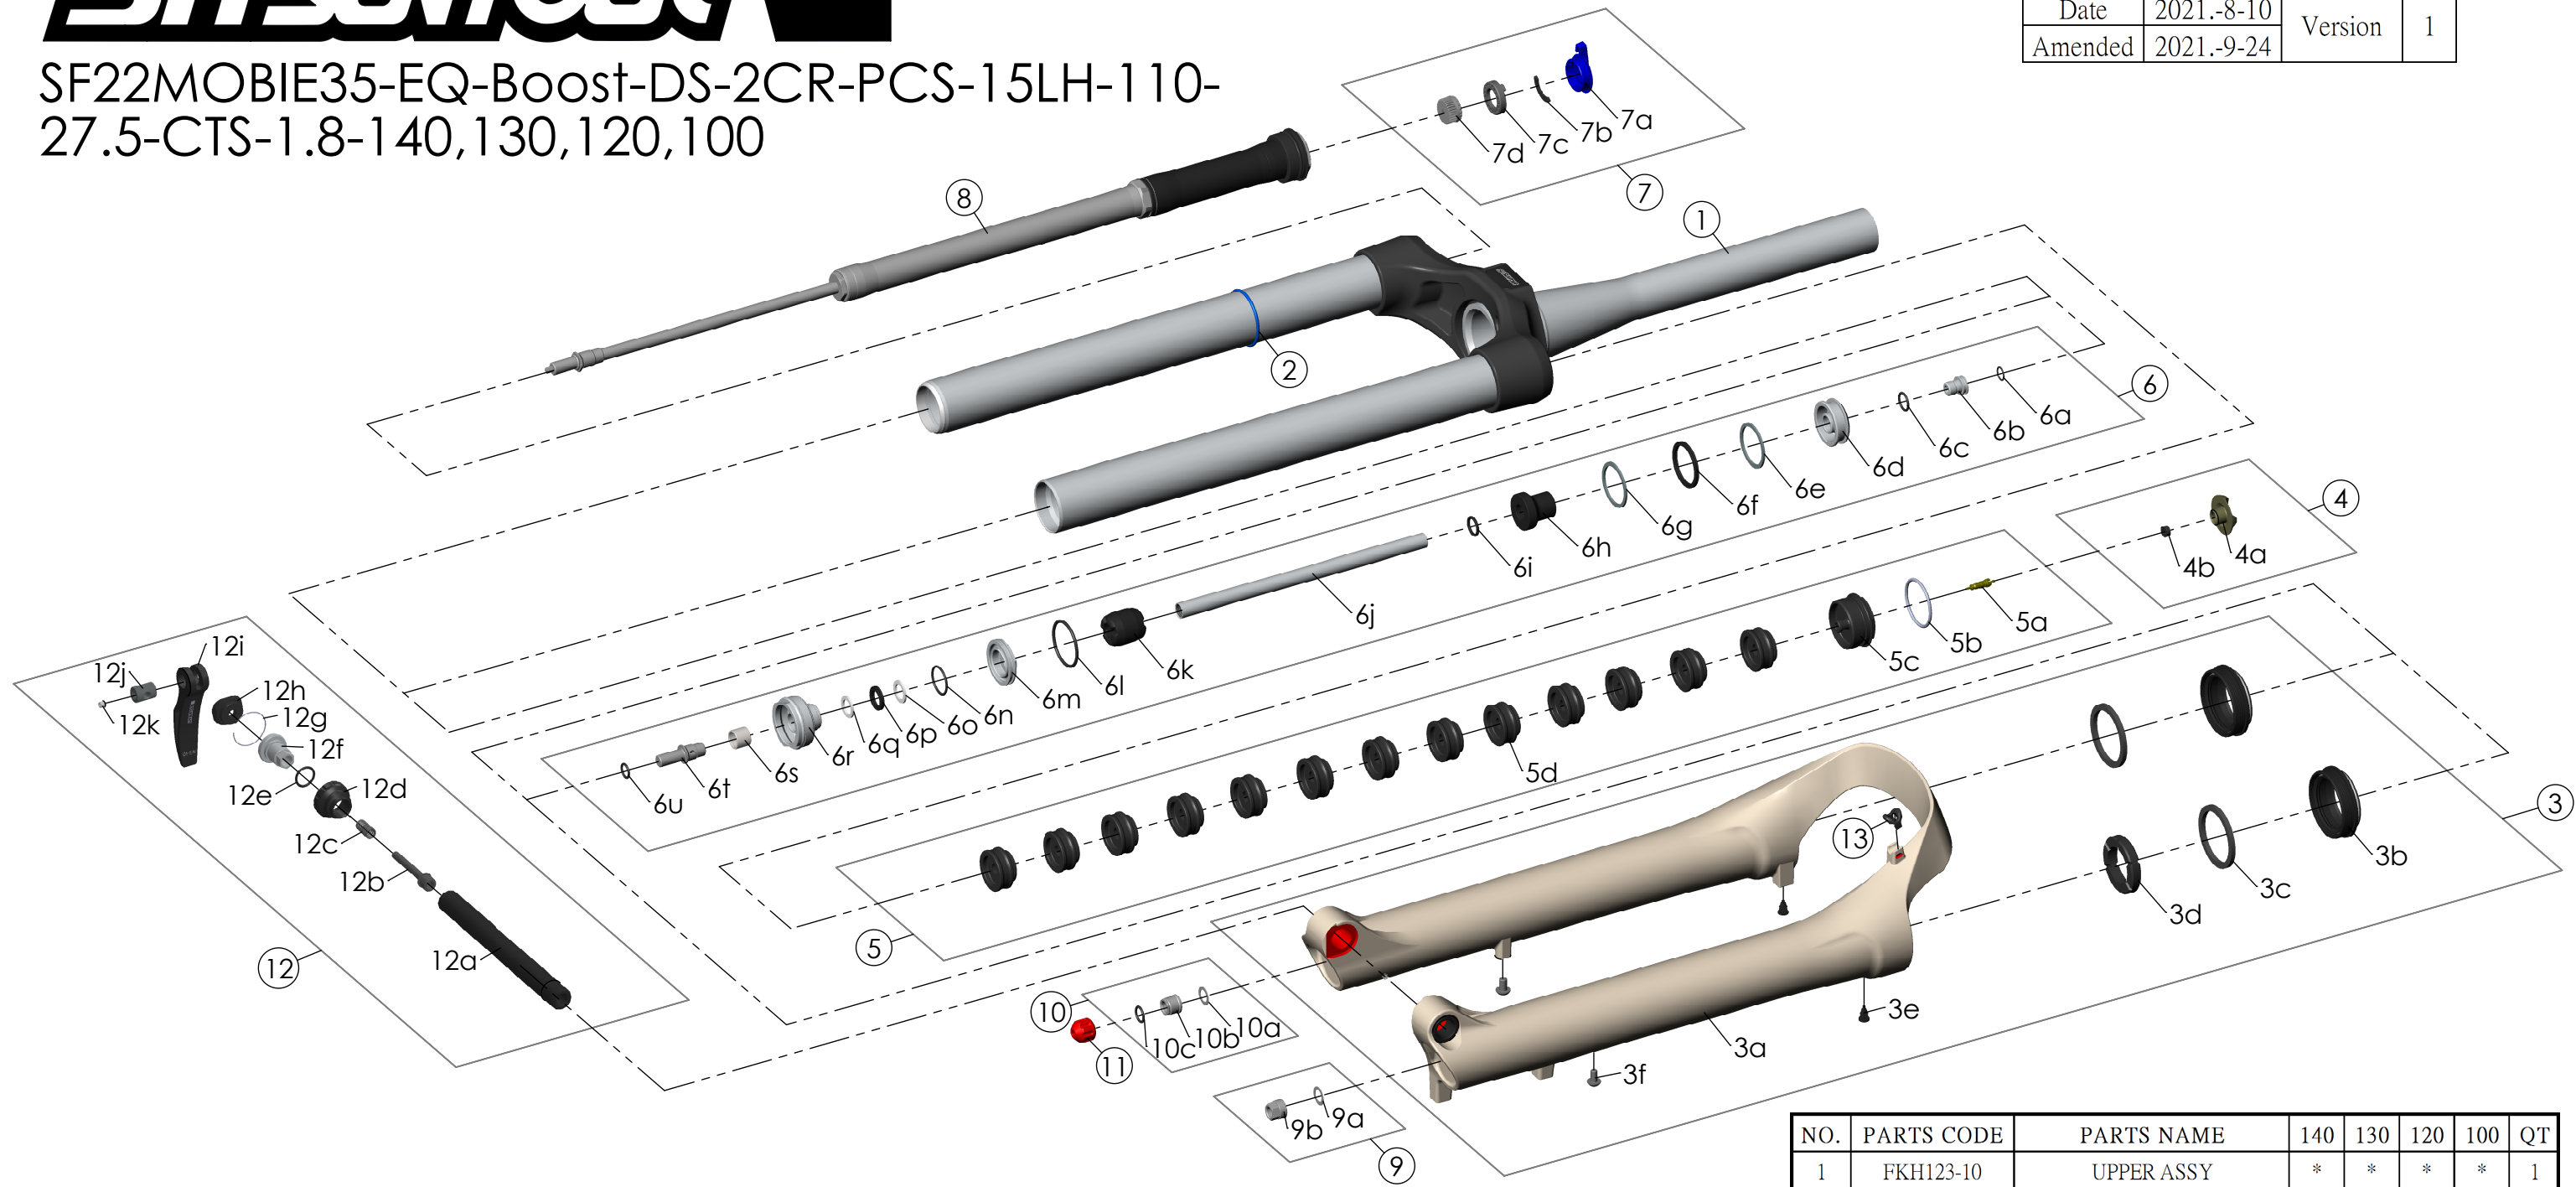

SF22MOBIE35-EQ-Boost-DS-2CR-PCS-15LH-110-27.5-CTS-1.8-140,130,120,100

Date	2021.-8-10	Version	1
Amended	2021.-9-24		

NO.	PARTS CODE	PARTS NAME	140	130	120	100	QT
10	FKE436	FIXING NUT SET	*	*	*	*	1
11	FEG201	REBOUND KNOB	*	*	*	*	1
12	FKA116-02	15LH-110 AXLE SET	*	*	*	*	1
13	FEG034	CABLE CLIP	*	*	*	*	1

NO.	PARTS CODE	PARTS NAME	140	130	120	100	QT
6	FKE578-20	SUPPORT TUBE ASSY	*				1
	FKE578-30			*			1
	FKE578-40				*		1
	FKE578-50					*	1
6j	FPE002-70	SUPPORT TUBE	*				1
	FPE002-71			*			1
	FPE002-74				*		1
	FPE002-73					*	1
7	FKE562-12	LO-R KNOB ASSY	*	*	*	*	1
8	FUN171-65	2CR-PCS UNIT	*	*	*	*	1
9	FKA063-03	FIXING NUT SET	*	*	*	*	1

NO.	PARTS CODE	PARTS NAME	140	130	120	100	QT
1	FKH123-10	UPPER ASSY	*	*	*	*	1
2	FAA397-10	O RING	*	*	*	*	1
3	FKH124-00	BOTTOM CASE ASSY	*	*	*	*	1
3b	FAA206-30	DUST SEAL	*	*	*	*	2
3c	FAA208	OIL WIPER 35	*	*	*	*	2
3d	FEP233-20	BOTTOM BUMPER	*	*	*	*	1
3e	FAA199	MOUNT CAP	*	*	*	*	2
3f	FSB203	FIXING BOLT	*	*	*	*	2
4	FKE076-50	VALVE CAP ASSY	*	*	*	*	1
5	FKE075-94	AIR CAP ASSY	*	*	*	*	1
5d	FEG270	VOLUME REDUCER	*				9
				*			10
					*		11
						*	13