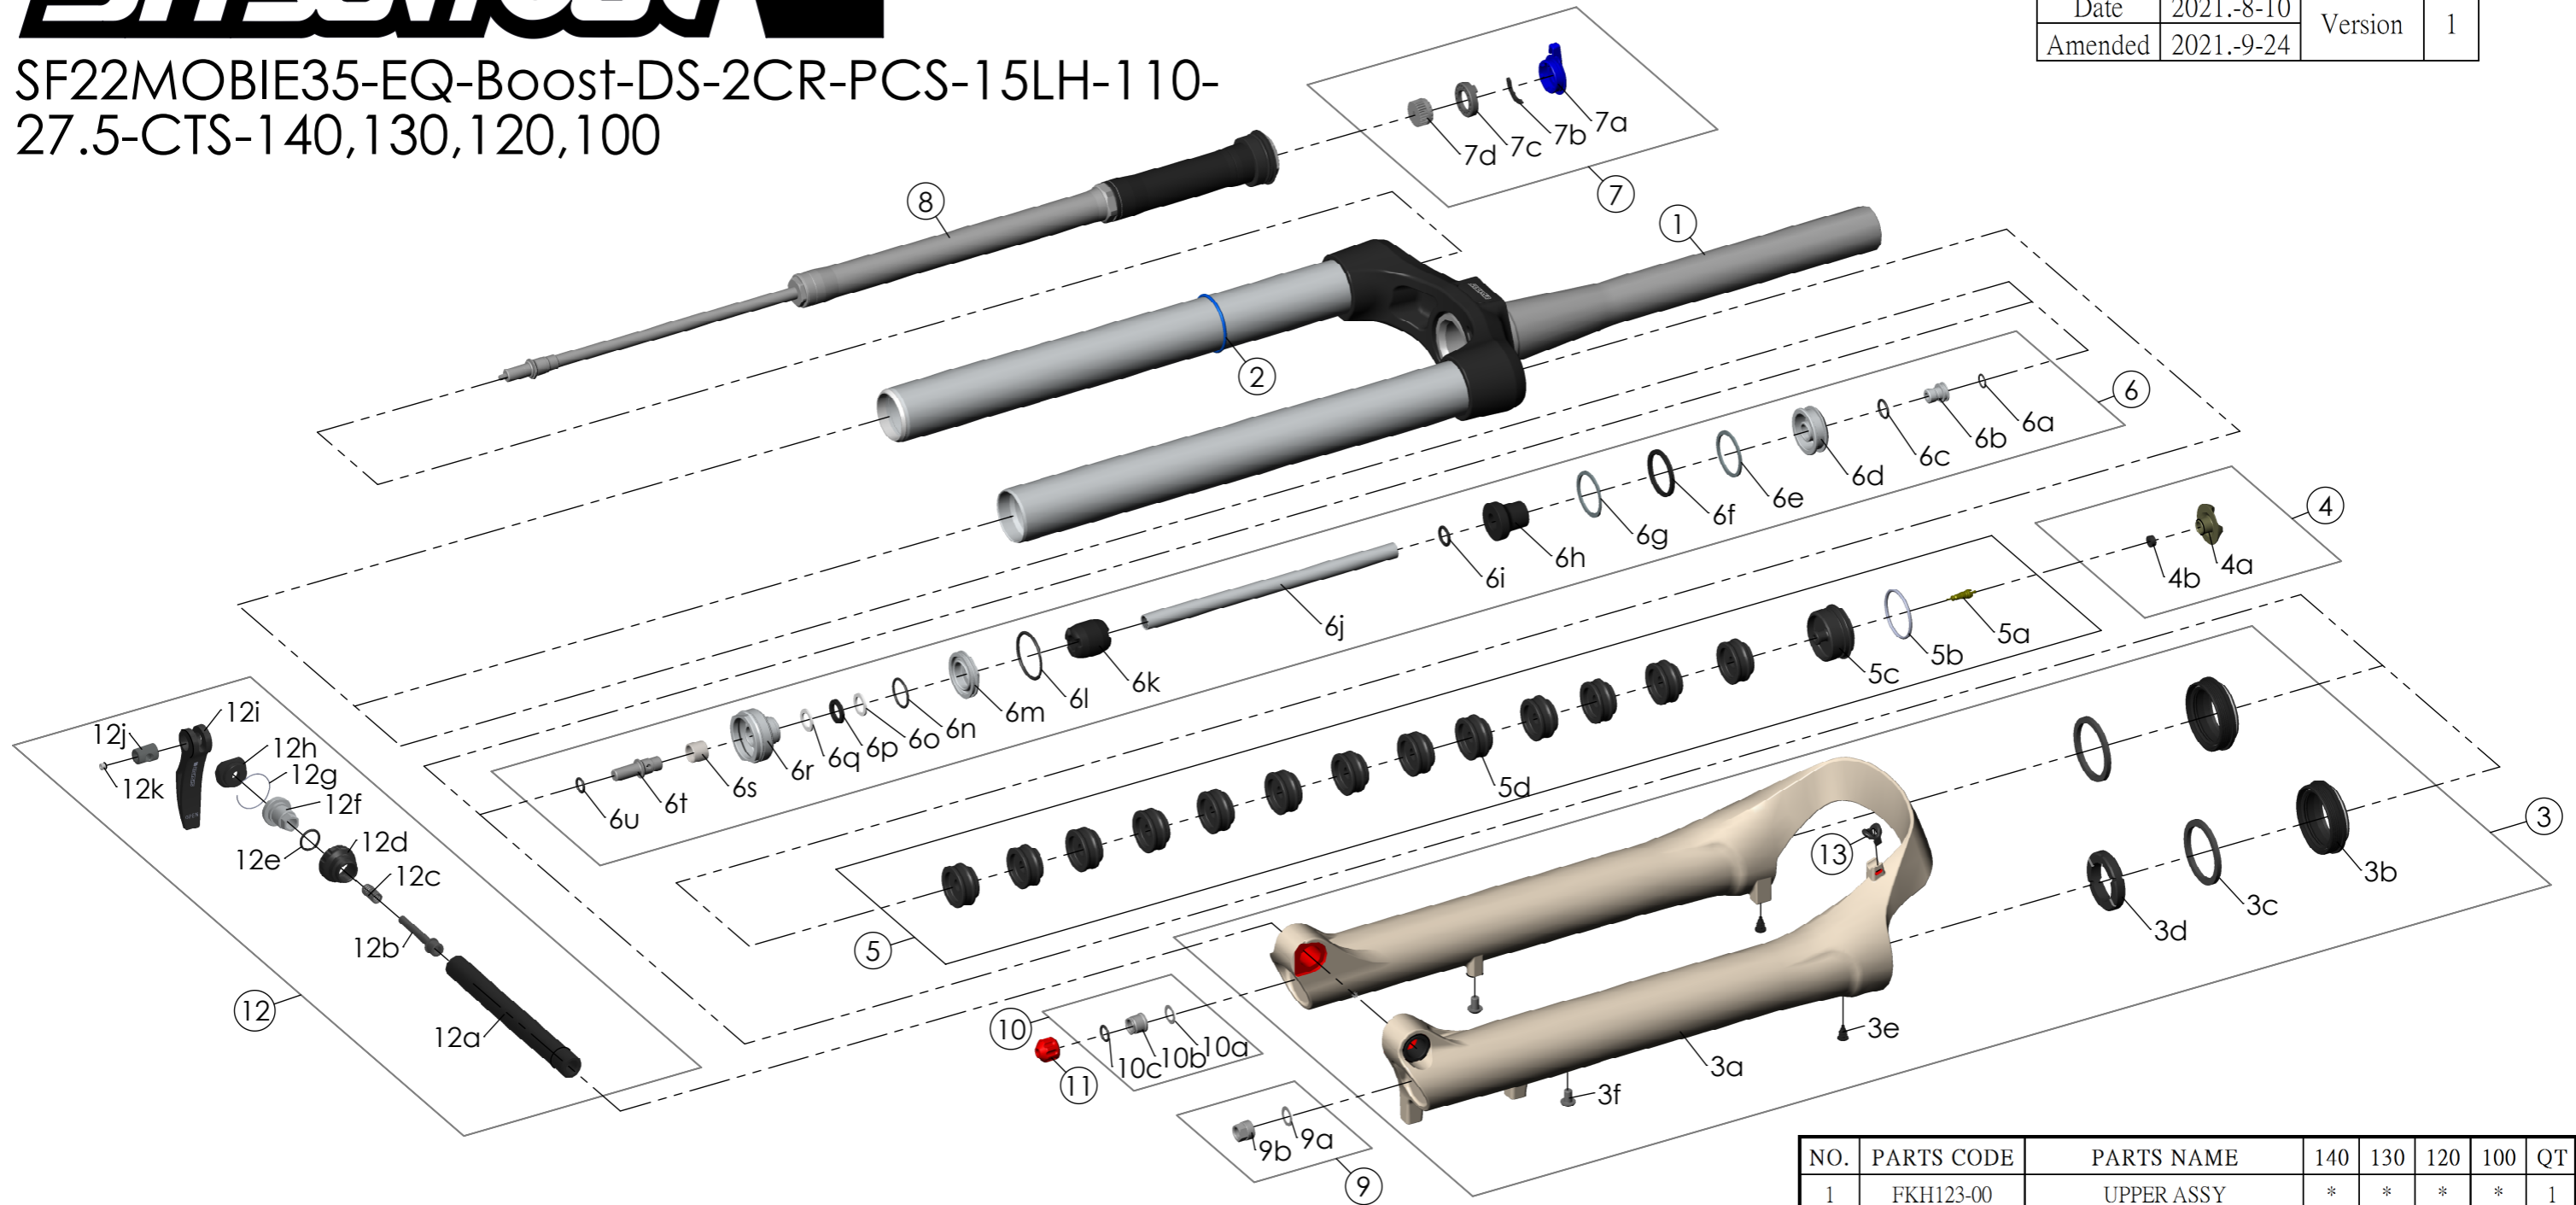

SF22MOBIE35-EQ-Boost-DS-2CR-PCS-15LH-110-27.5-CTS-140,130,120,100

Date	2021.-8-10	Version	1
Amended	2021.-9-24		

NO.	PARTS CODE	PARTS NAME	140	130	120	100	QT
10	FKE436	FIXING NUT SET	*	*	*	*	1
11	FEG201	REBOUND KNOB	*	*	*	*	1
12	FKA116-02	15LH-110 AXLE SET	*	*	*	*	1
13	FEG034	CABLE CLIP	*	*	*	*	1

NO.	PARTS CODE	PARTS NAME	140	130	120	100	QT
6	FKE578-20	SUPPORT TUBE ASSY	*				1
	FKE578-30			*			1
	FKE578-40				*		1
	FKE578-50					*	1
6j	FPE002-70	SUPPORT TUBE	*				1
	FPE002-71			*			1
	FPE002-74				*		1
	FPE002-73					*	1
7	FKE562-12	LO-R KNOB ASSY	*	*	*	*	1
8	FUN171-65	2CR-PCS UNIT	*	*	*	*	1
9	FKA063-03	FIXING NUT SET	*	*	*	*	1

NO.	PARTS CODE	PARTS NAME	140	130	120	100	QT
1	FKH123-00	UPPER ASSY	*	*	*	*	1
2	FAA397-10	O RING	*	*	*	*	1
3	FKH124-00	BOTTOM CASE ASSY	*	*	*	*	1
3b	FAA206-30	DUST SEAL	*	*	*	*	2
3c	FAA208	OIL WIPER 35	*	*	*	*	2
3d	FEP233-20	BOTTOM BUMPER	*	*	*	*	1
3e	FAA199	MOUNT CAP	*	*	*	*	2
3f	FSB203	FIXING BOLT	*	*	*	*	2
4	FKE076-50	VALVE CAP ASSY	*	*	*	*	1
5	FKE075-94	AIR CAP ASSY	*	*	*	*	1
5d	FEG270	VOLUME REDUCER	*				9
				*			10
					*		11
						*	13