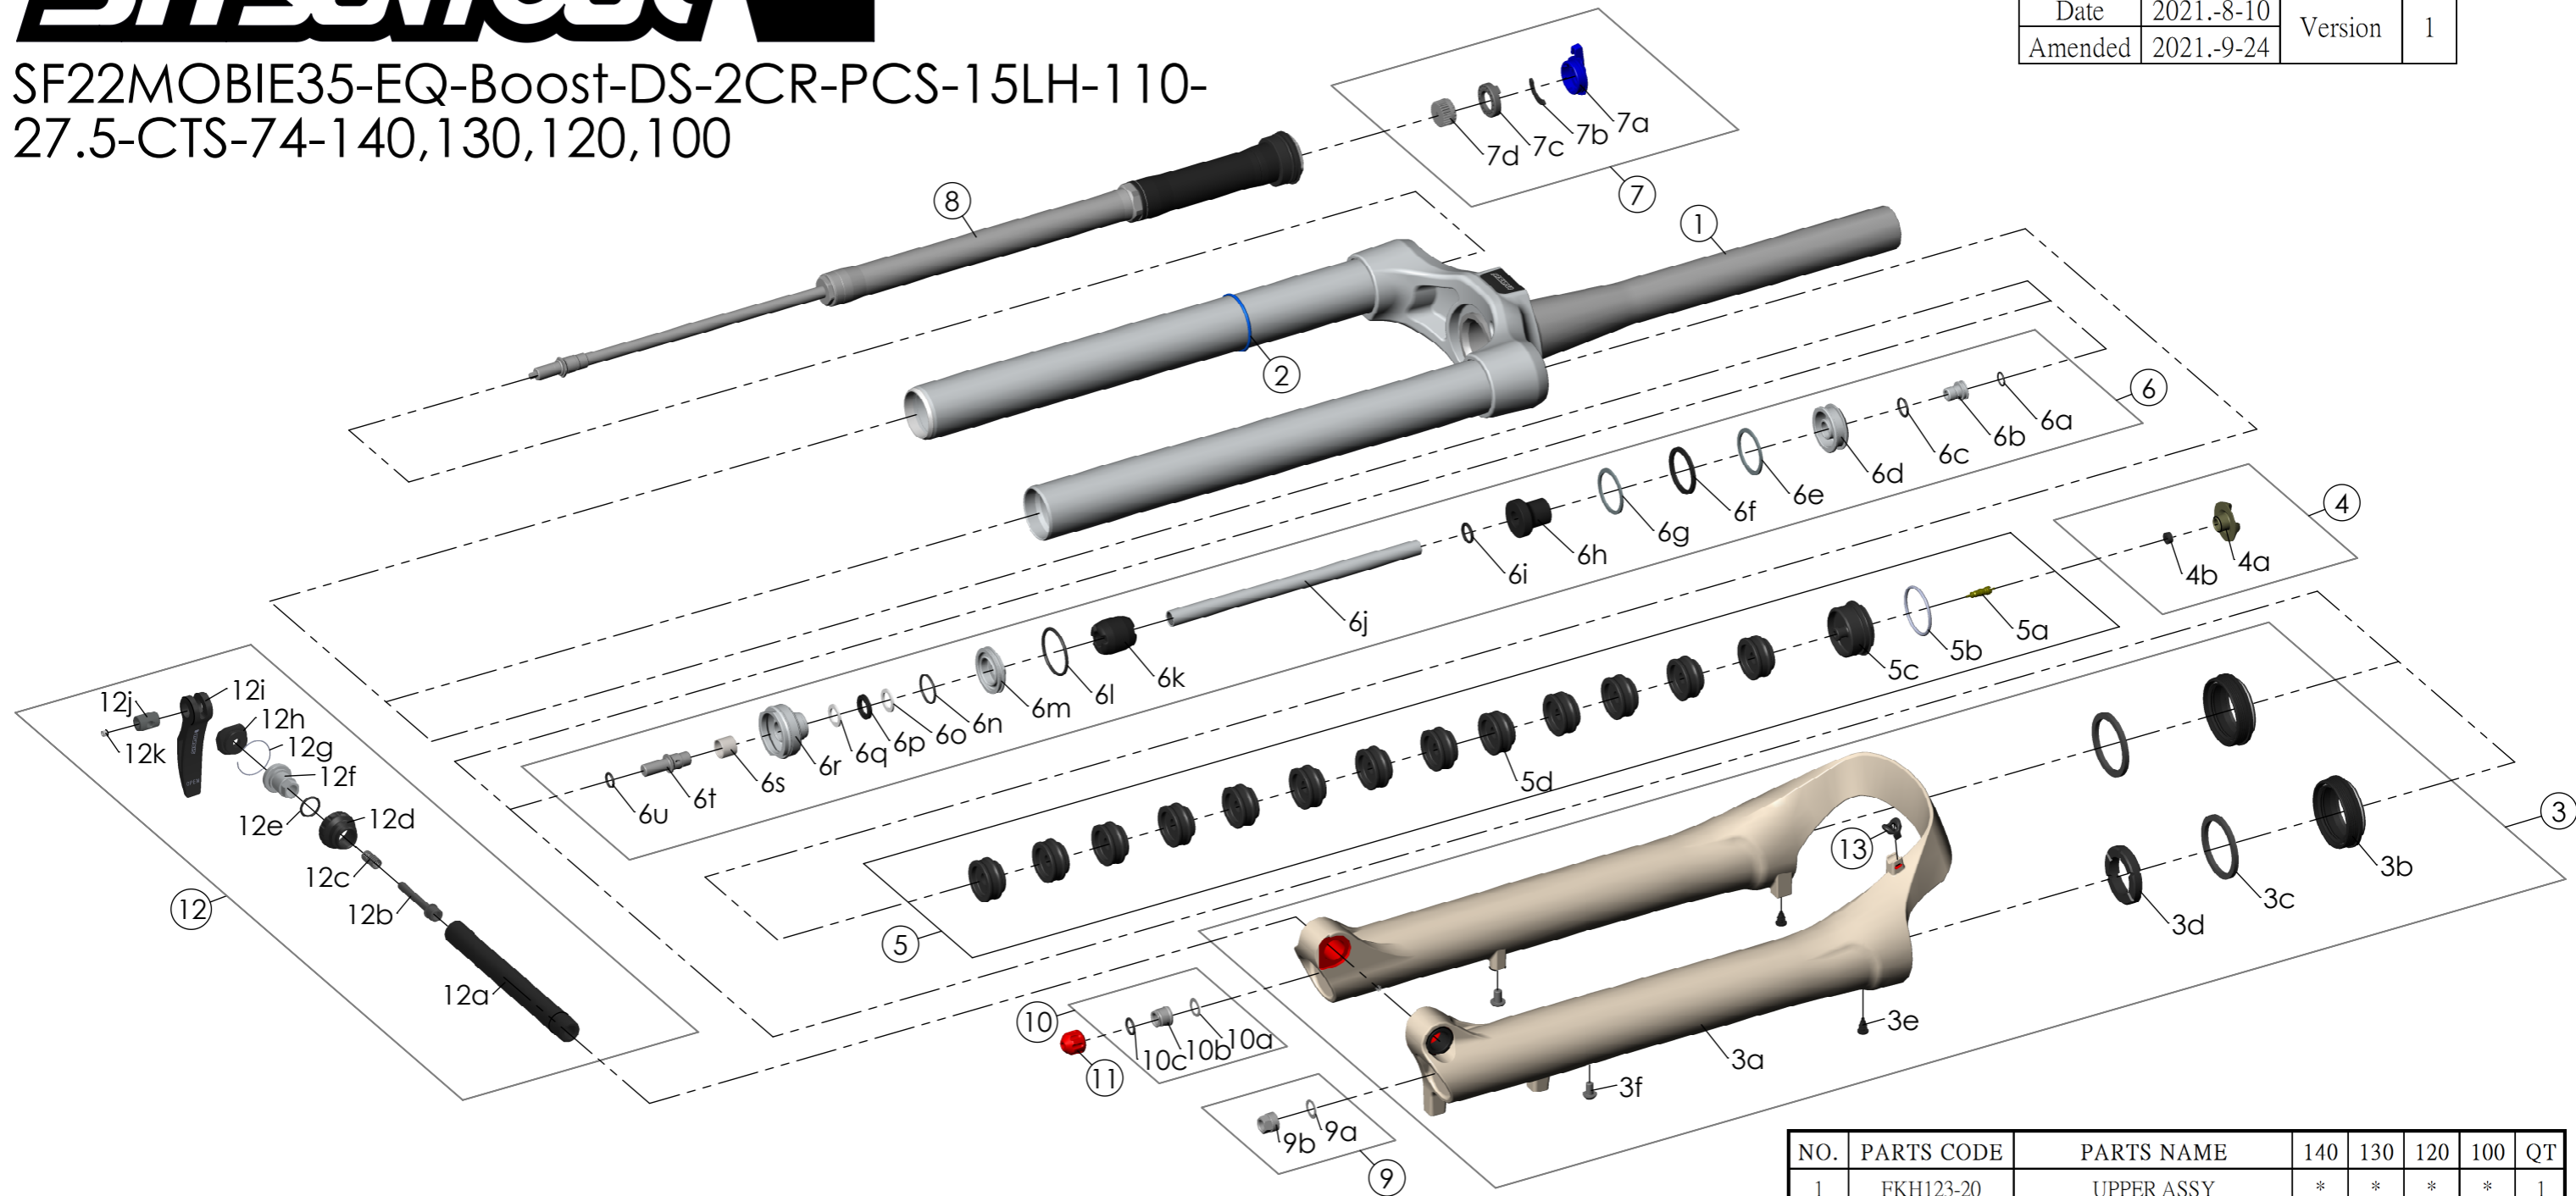

SF22MOBIE35-EQ-Boost-DS-2CR-PCS-15LH-110-27.5-CTS-74-140,130,120,100

Date	2021.-8-10	Version	1
Amended	2021.-9-24		

NO.	PARTS CODE	PARTS NAME	140	130	120	100	QT
10	FKE436	FIXING NUT SET	*	*	*	*	1
11	FEG201	REBOUND KNOB	*	*	*	*	1
12	FKA116-02	15LH-110 AXLE SET	*	*	*	*	1
13	FEG034	CABLE CLIP	*	*	*	*	1

NO.	PARTS CODE	PARTS NAME	140	130	120	100	QT
6	FKE578-20	SUPPORT TUBE ASSY	*				1
	FKE578-30			*			1
	FKE578-40				*		1
	FKE578-50					*	1
6j	FPE002-70	SUPPORT TUBE	*				1
	FPE002-71			*			1
	FPE002-74				*		1
	FPE002-73					*	1
7	FKE562-12	LO-R KNOB ASSY	*	*	*	*	1
8	FUN171-65	2CR-PCS UNIT	*	*	*	*	1
9	FKA063-03	FIXING NUT SET	*	*	*	*	1

NO.	PARTS CODE	PARTS NAME	140	130	120	100	QT
1	FKH123-20	UPPER ASSY	*	*	*	*	1
2	FAA397-10	O RING	*	*	*	*	1
3	FKH124-00	BOTTOM CASE ASSY	*	*	*	*	1
3b	FAA206-30	DUST SEAL	*	*	*	*	2
3c	FAA208	OIL WIPER 35	*	*	*	*	2
3d	FEP233-20	BOTTOM BUMPER	*	*	*	*	1
3e	FAA199	MOUNT CAP	*	*	*	*	2
3f	FSB203	FIXING BOLT	*	*	*	*	2
4	FKE076-50	VALVE CAP ASSY	*	*	*	*	1
5	FKE075-94	AIR CAP ASSY	*	*	*	*	1
5d	FEG270	VOLUME REDUCER	*				9
				*			10
					*		11
						*	13