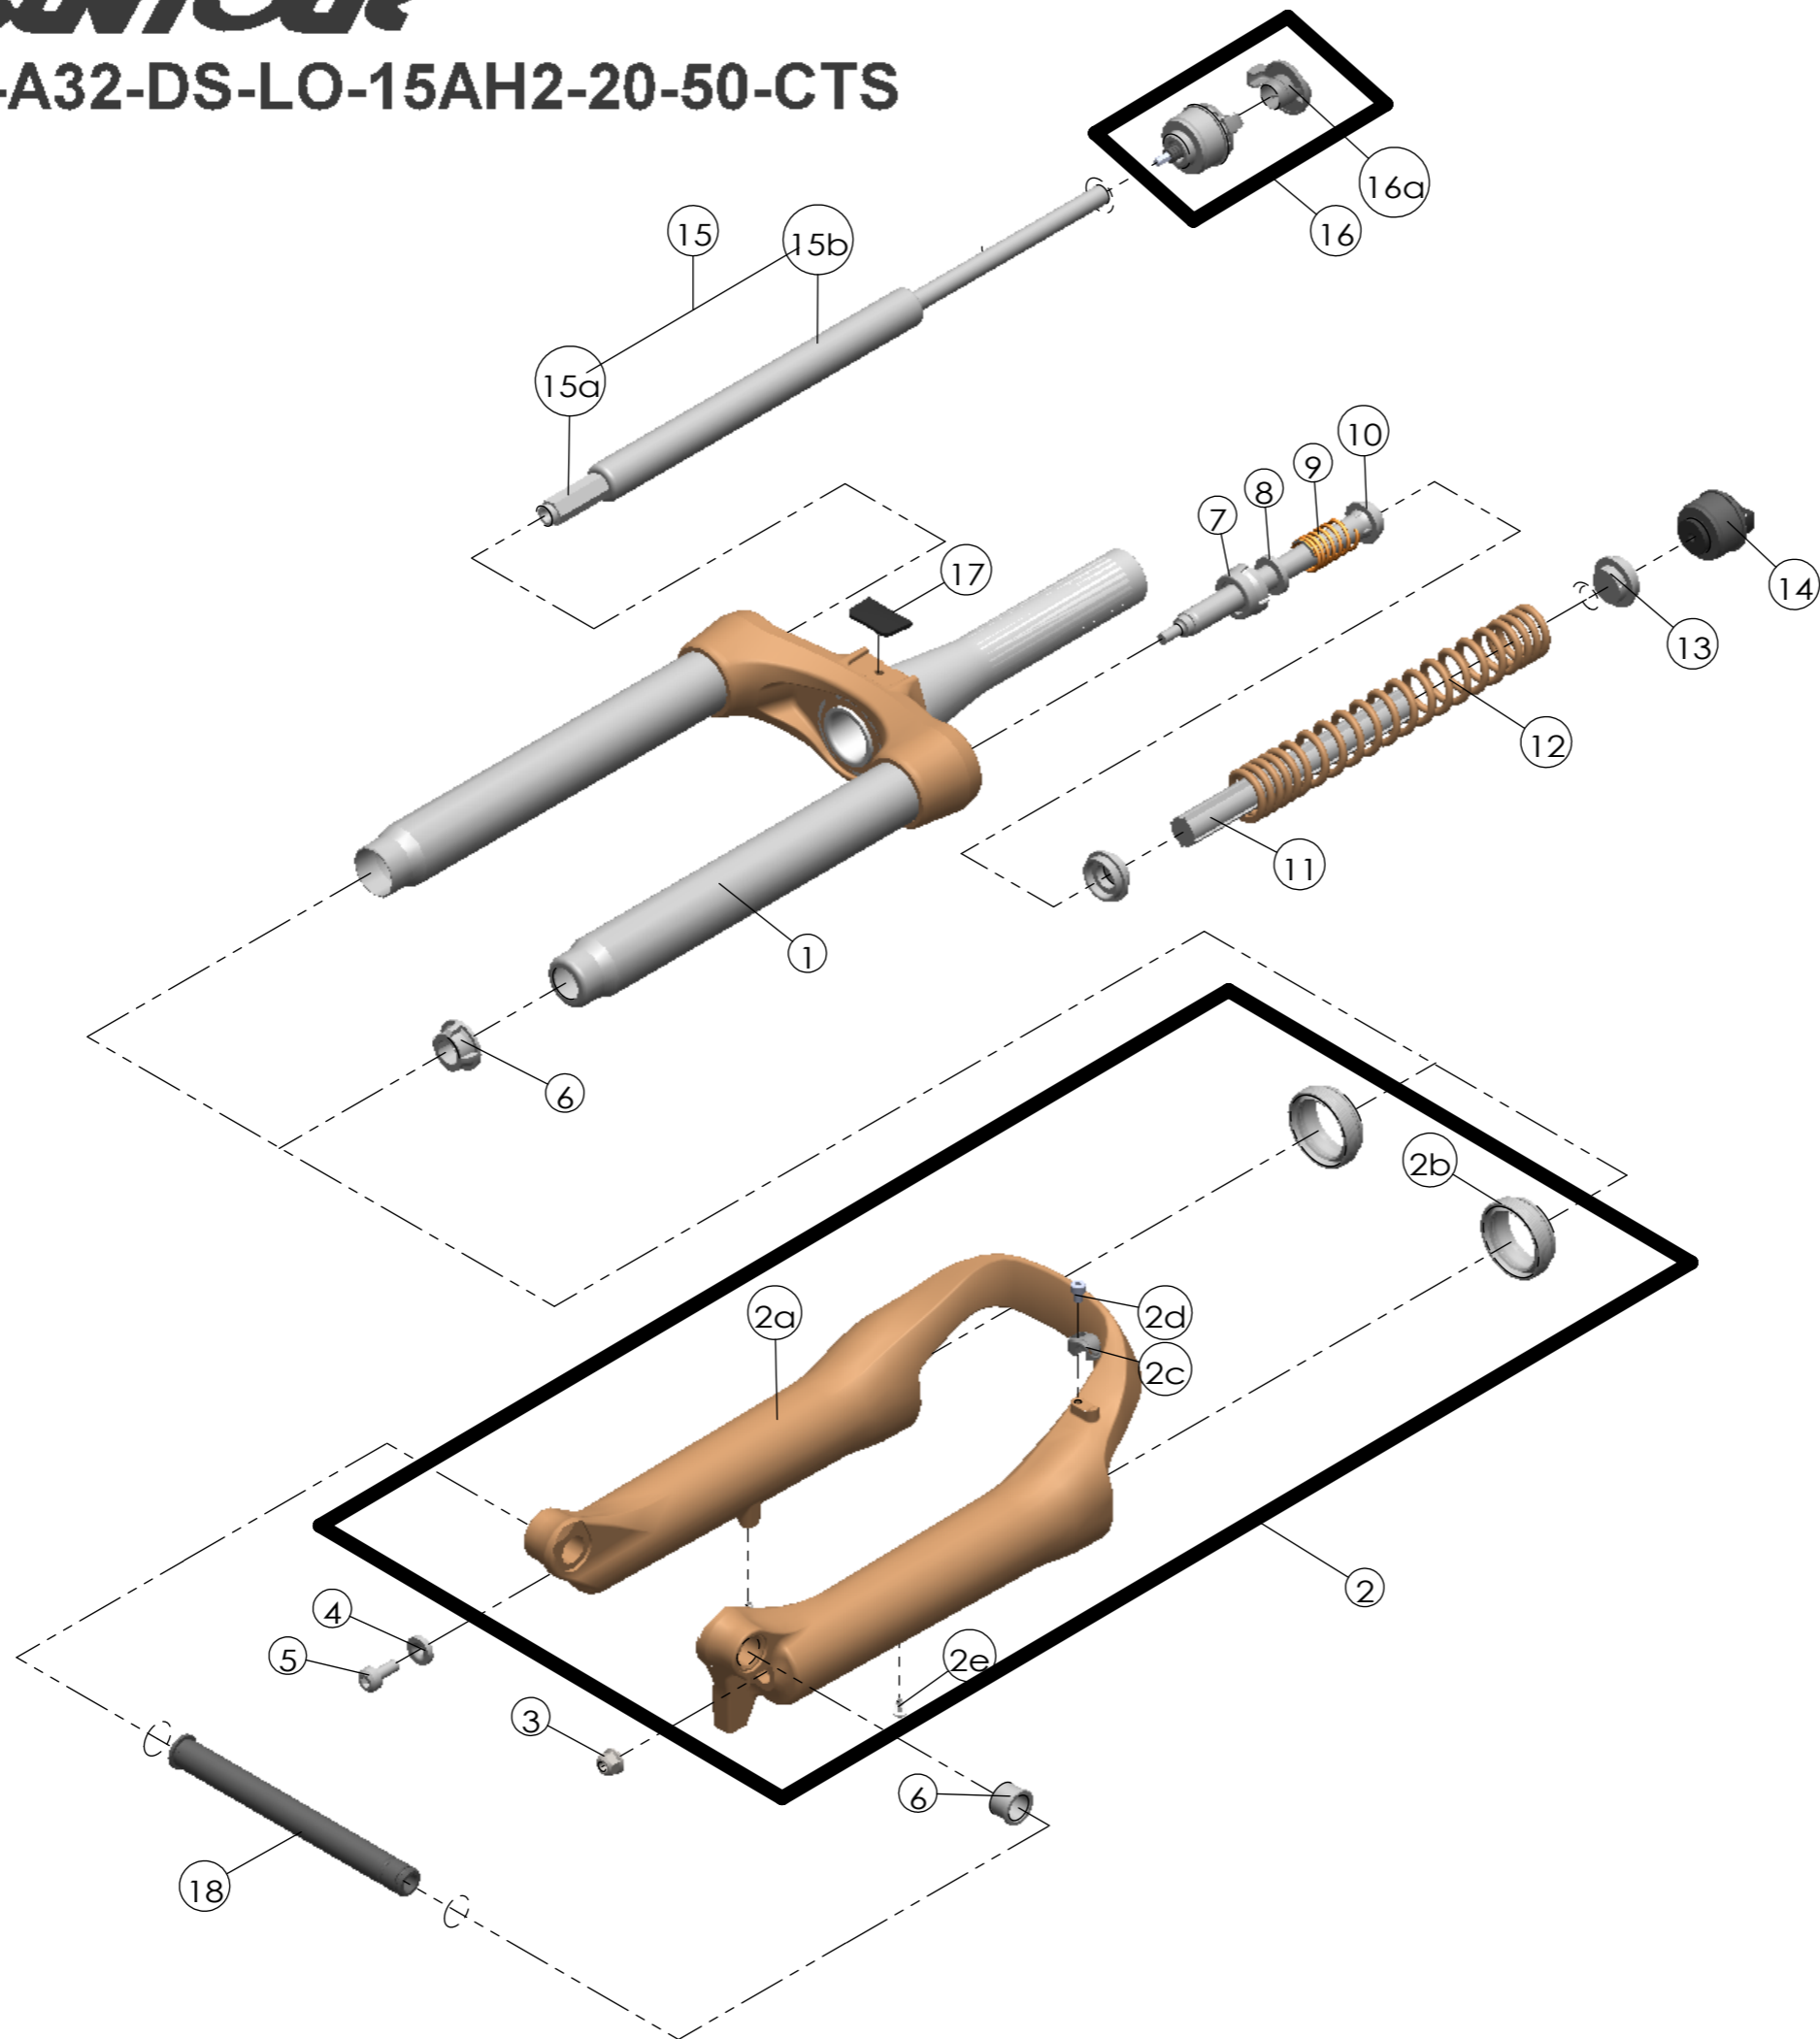

Date	2022.2.22	Version	1
Amended			

NO.	PART NAME	PART CODE	QTY.
			50
1	UPPER ASSY	FKZ156-01	1
2	BOTTOM CASE ASSY	FKZ157-10	1
2a	BOTTOM CASE	FPB460-20	1
2b	DUST SEAL	FAA169-20	2
2c	HOSE GUIDE	FEG166	1
2d	BOLT	FSB153	1
2e	MOUNT CAR	FAA199	2
3	FIXING NUT	FSN023	1
4	WASHER	FSW025	1
5	FIXING BOLT	FSB070	1
6	BOTTOM STOPPER	FEE806-70	1
7	FORK NOSE	FEE805-30	1
8	REBOUND RUBBER	FEP053	1
9	REBOUND SPRING	FEP189-20	1
10	SUPPORT TUBE	FEG469	1
11	DAMPER	FEP320-20	1
12	MAIN SPRING	FEP877	1
13	SPRING GUIDE	FEE434-10	2
14	ADJUST SYSTEM	FKE009-21	1
15	DAMPER UNIT	FUN006-92	1
15a	DAMPER BODY	FUN006-90	1
15b	SUPPORT TUBE	FEE314-15	1
16	LO ADJUST SYSTEM	FKE028-38	1
16a	LO KNOB	FEG426	1
17	BRACE COVER	FEG394	1
18	15AH-100 AXLE SET	FKA117-02	1