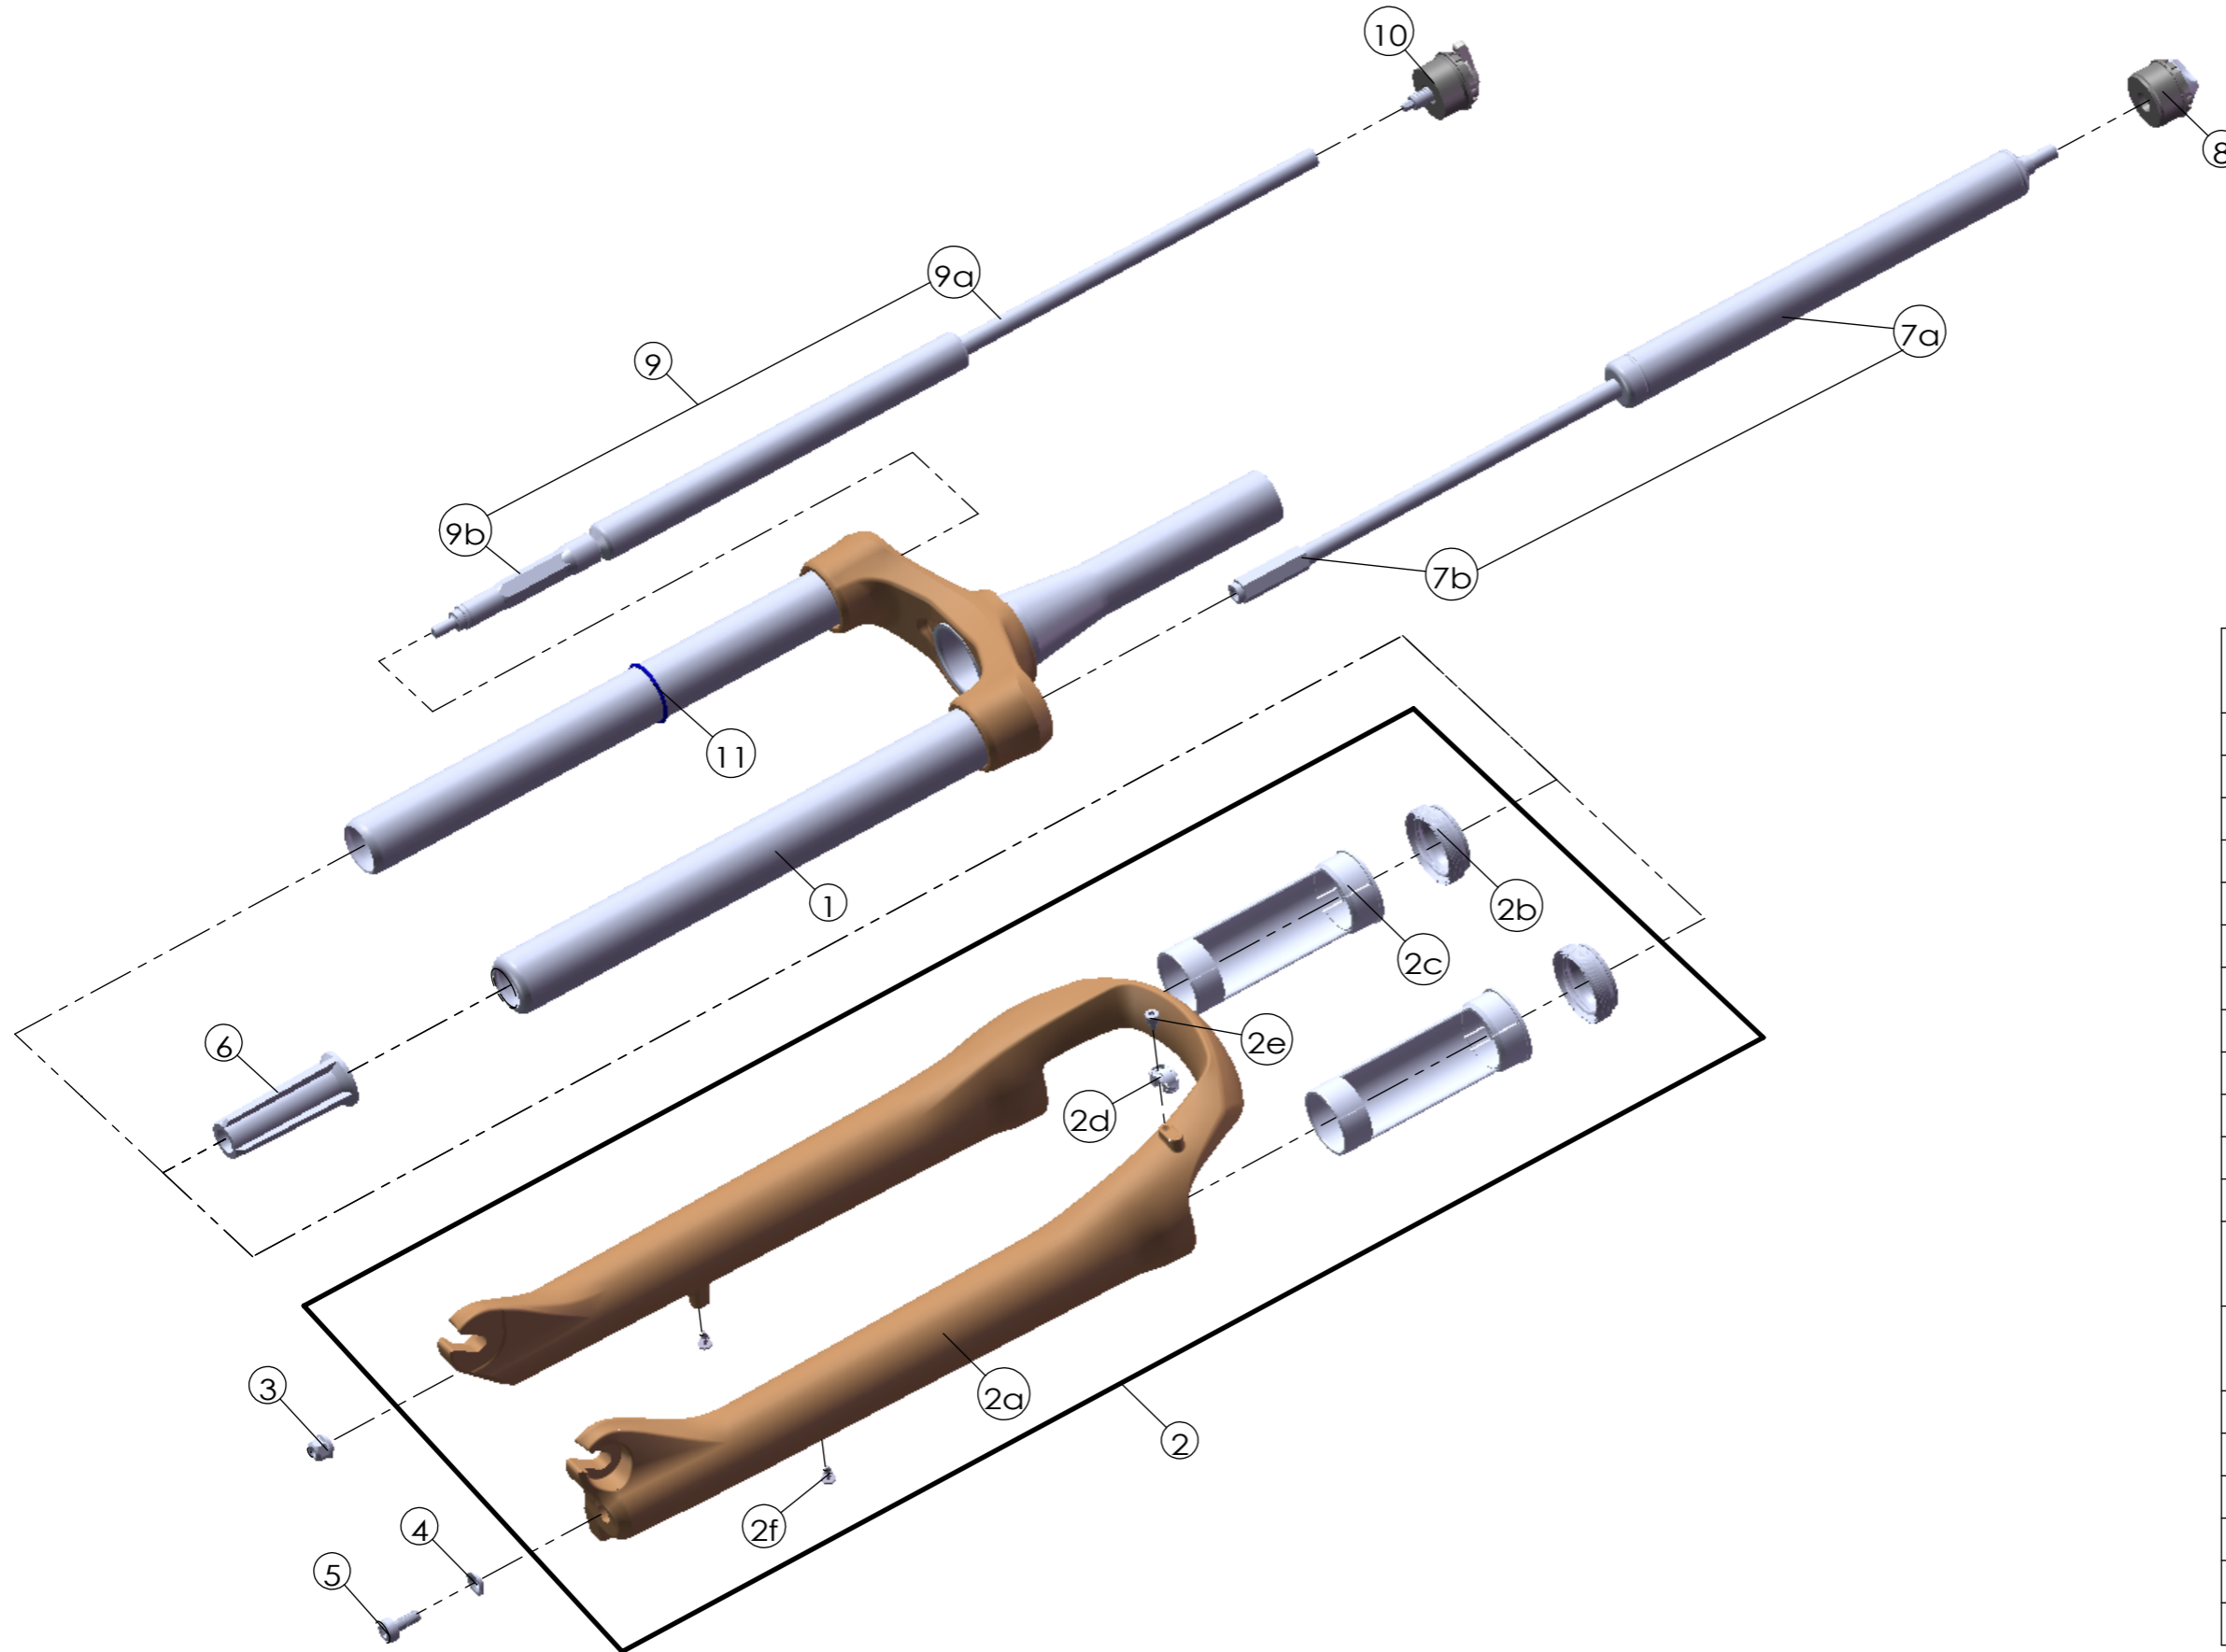

SUNTOUR

SF22-X1-32-Air-DS-LO-29-100,110-CTS

Date	2025.12.11	Version	1
Amended			

NO.	PART NAME	PART CODE	QTY.	
			100	110
1	UPPER ASSY	FKZ098-25	1	1
2	BOTTOM CASE ASSY	FKZ153-20	1	1
2a	BOTTOM CASE	FPB514-15	1	1
2b	DUST SEAL	FAA169-20	2	2
2c	SLIDER SLEEVE	FEG137	2	2
2d	HOSE GUIDE	FEG166	1	1
2e	FIXING BOLT	FSB153	1	1
2f	MOUNT CAP	FAA199	2	2
3	FIXING NUT	FSN023	1	1
4	WASHER	FSW025	1	1
5	FIXING BOLT	FSB070	1	1
6	BOTTOM STOPPER	FEG610-00	1	1
7a	AIR ASSY	FUN250-10	1	-
		FUN250-20	-	1
7b	BOTTOM STOPPER	FEE314-70	1	-
		FEE314-75	-	1
8	AIR CAP ASSY	FKE597	1	1
9	DAMPER UNIT	FUN140-02	1	1
9a	DAMPER BODY	FUN140-00	1	1
9b	SUPPORT TUBE	FEE847-03	1	1
10	LO ADJUST SYSTEM	FKE526-21	1	1
11	O RING	FAA397-00	1	1