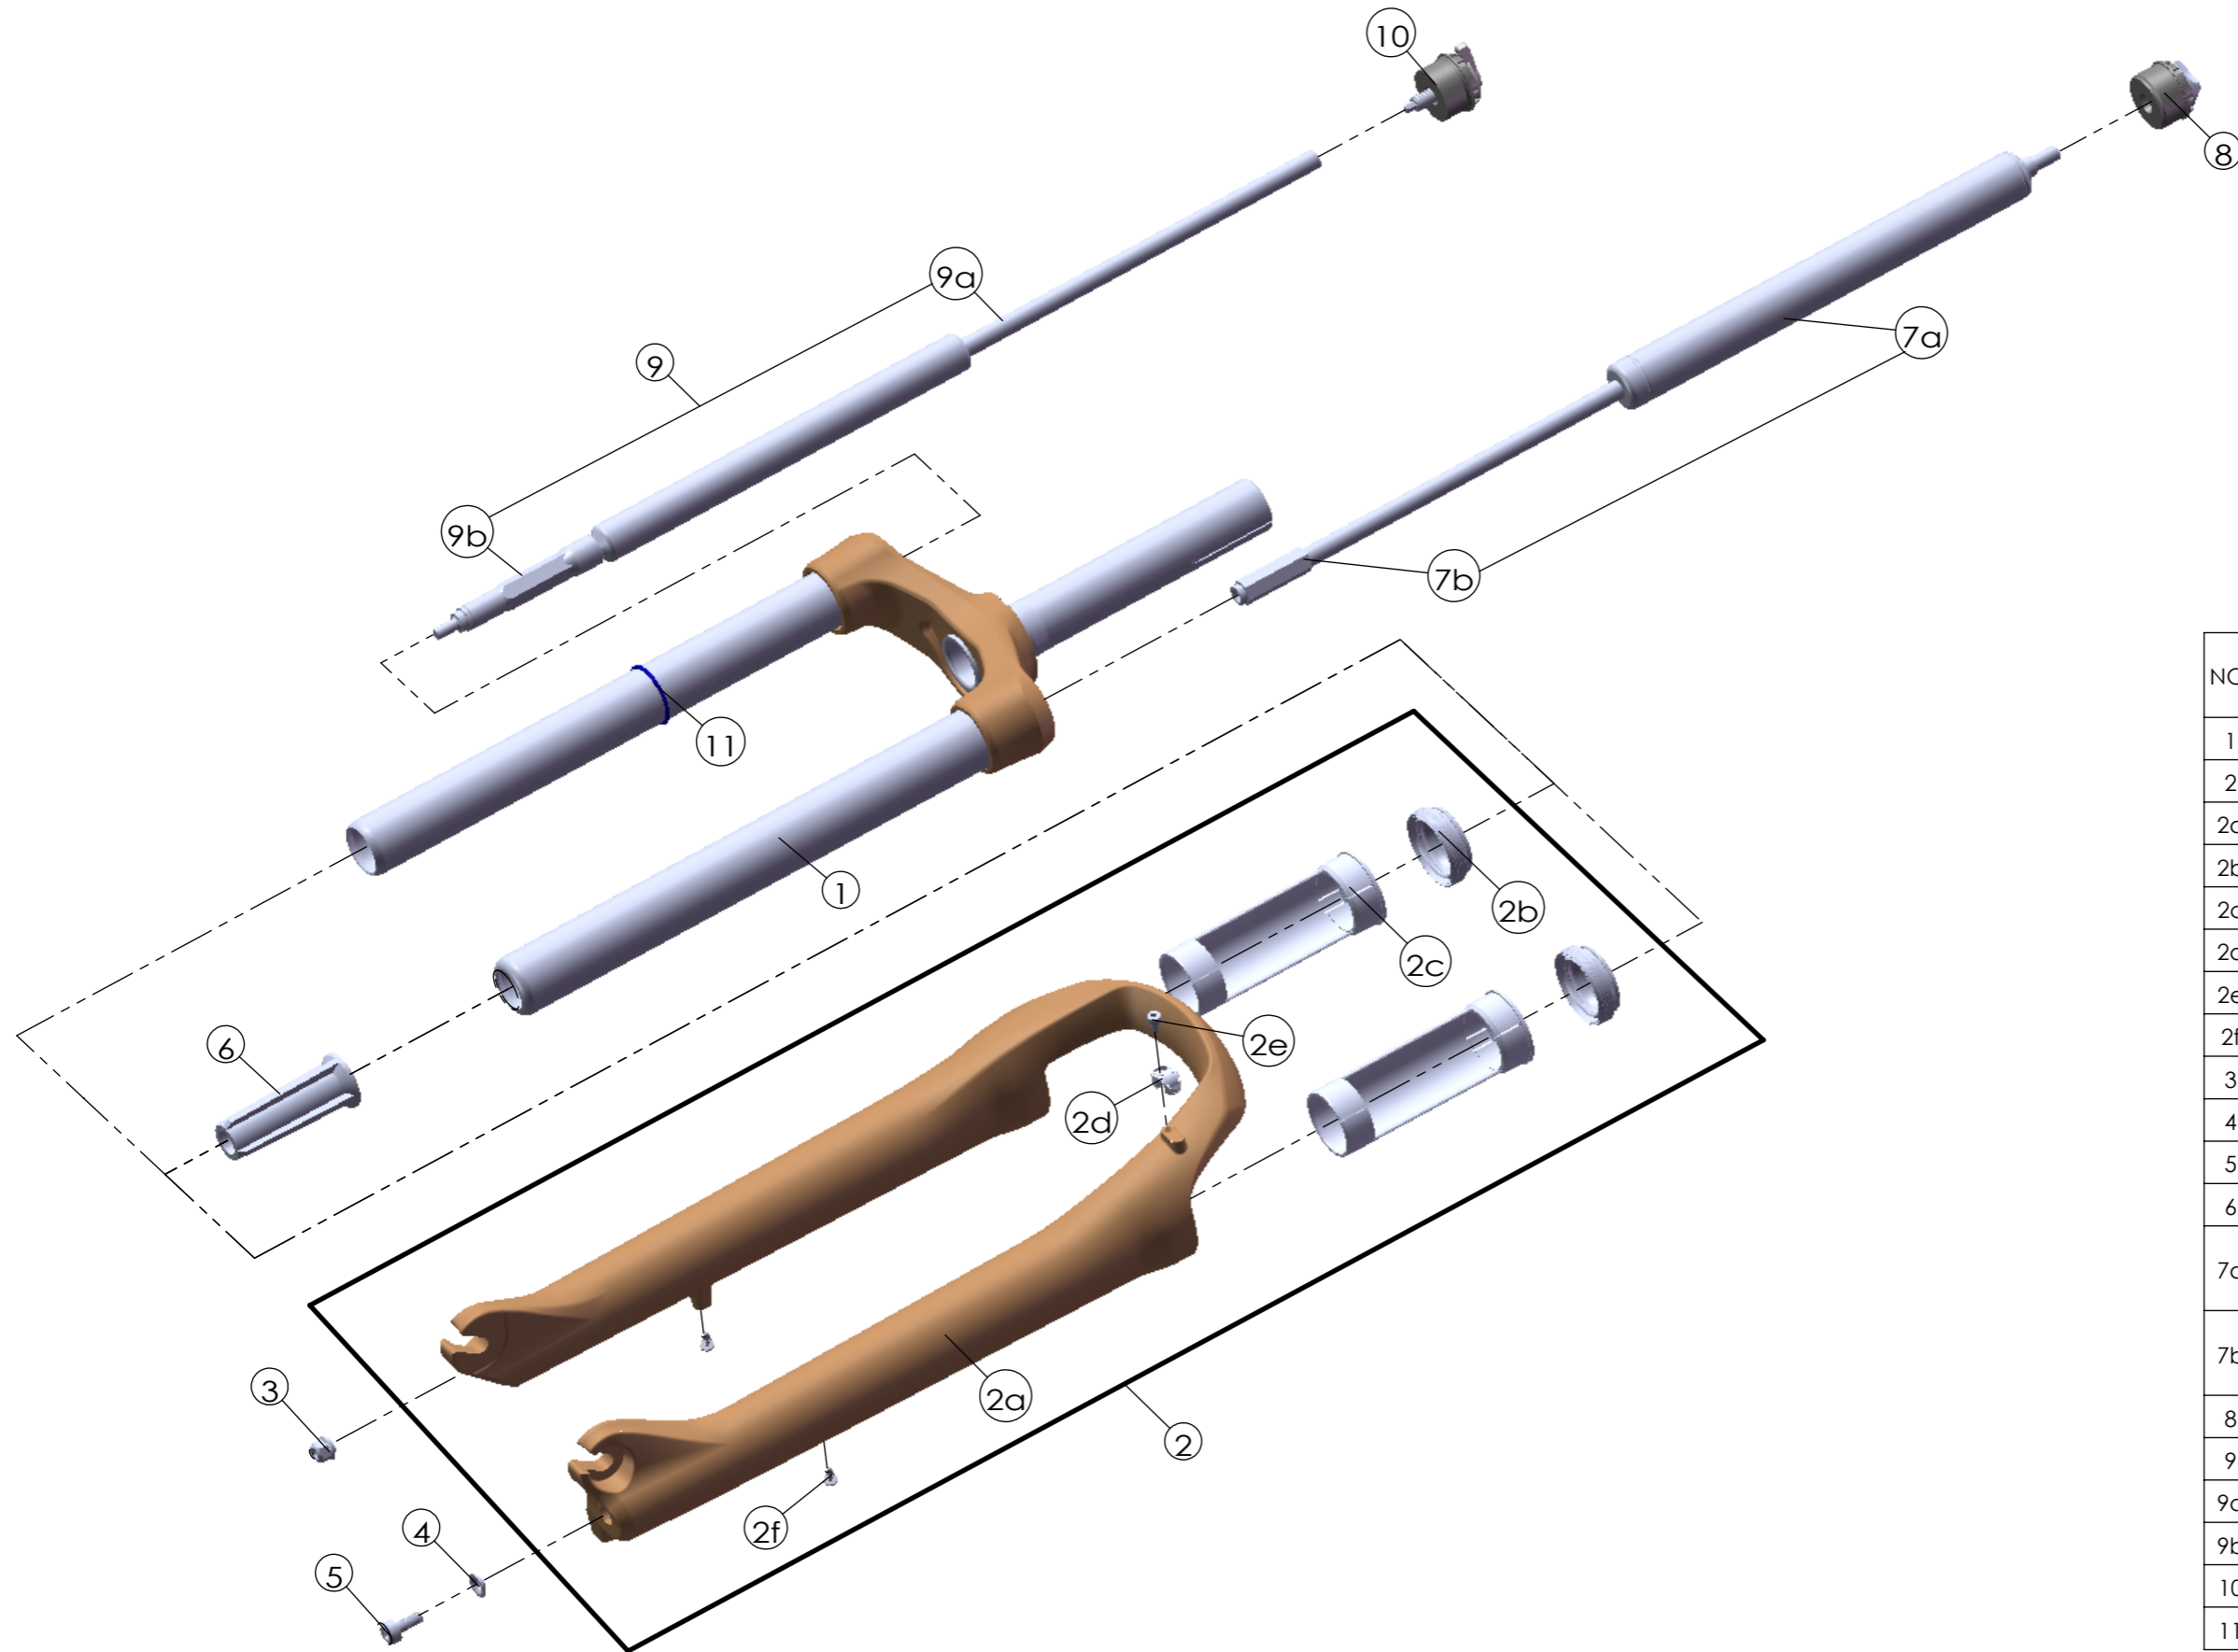

SF22-X1-32-Air-DS-LO-29-100,110-TS

Date	2025.12.17	Version	1
Amended			

NO.	PART NAME	PART CODE	QTY.	
			100	110
1	UPPER ASSY	FKZ098-24	1	1
2	BOTTOM CASE ASSY	FKZ153-20	1	1
2a	BOTTOM CASE	FPB514-15	1	1
2b	DUST SEAL	FAA169-20	2	2
2c	SLIDER SLEEVE	FEG137	2	2
2d	HOSE GUIDE	FEG166	1	1
2e	FIXING BOLT	FSB153	1	1
2f	MOUNT CAP	FAA199	2	2
3	FIXING NUT	FSN023	1	1
4	WASHER	FSW025	1	1
5	FIXING BOLT	FSB070	1	1
6	BOTTOM STOPPER	FEG610-00	1	1
7a	AIR ASSY	FUN250-10	1	-
		FUN250-20	-	1
7b	BOTTOM STOPPER	FEE314-70	1	-
		FEE314-75	-	1
8	AIR CAP ASSY	FKE597	1	1
9	DAMPER UNIT	FUN140-02	1	1
9a	DAMPER BODY	FUN140-00	1	1
9b	SUPPORT TUBE	FEE847-03	1	1
10	LO ADJUST SYSTEM	FKE526-21	1	1
11	O RING	FAA397-00	1	1