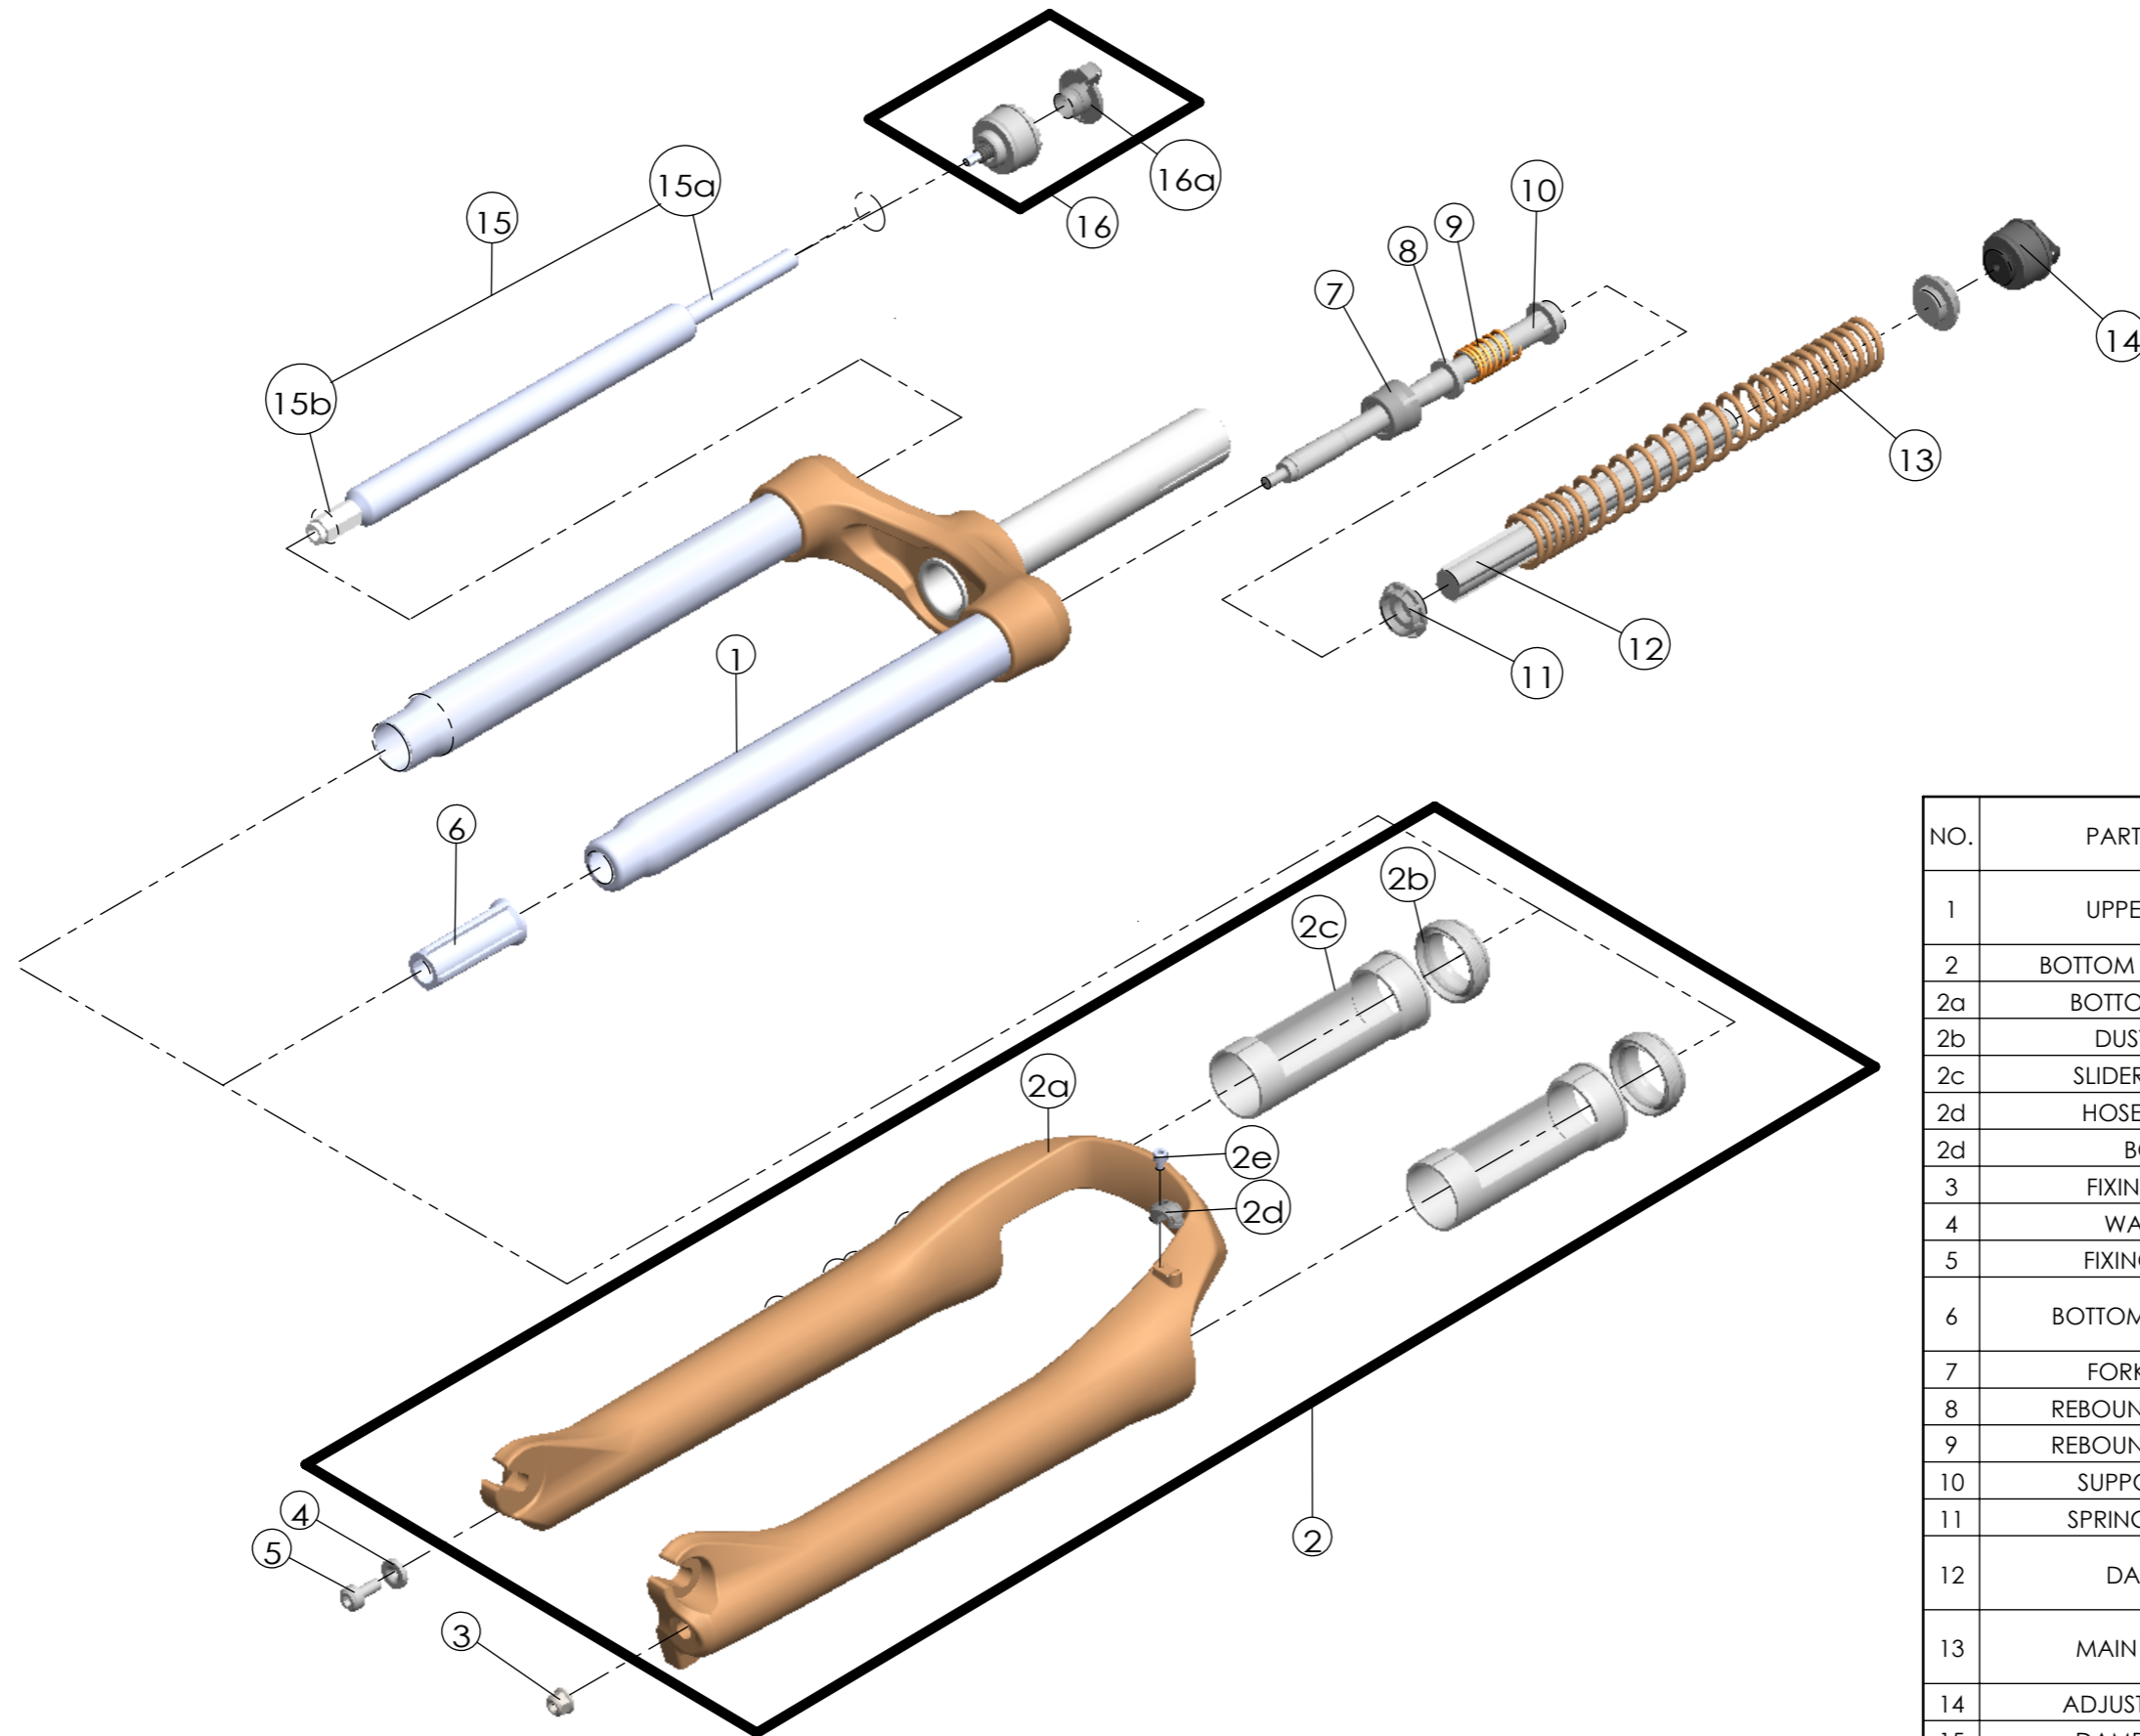

Date	2021.5.26	Version	1
Amended			

NO.	PART NAME	PART CODE	QTY.	
			100	120
1	UPPER ASSY	FKZ098-12	1	-
		FKZ098-13	-	1
2	BOTTOM CASE ASSY	FKZ152-10	1	1
2a	BOTTOM CASE	FPB515	1	1
2b	DUST SEAL	FAA169-20	2	2
2c	SLIDER SLEEVE	FEG137	2	2
2d	HOSE GUIDE	FEG166	1	1
2d	BOLT	FSB153	1	1
3	FIXING NUT	FSN023	1	1
4	WASHER	FSW025	1	1
5	FIXING BOLT	FSB070	1	1
6	BOTTOM STOPPER	FEG527-10	1	-
		FEG527-00	-	1
7	FORK NOSE	FEE805	1	1
8	REBOUND RUBBER	FEP053	1	1
9	REBOUND SPRING	FEP189-20	1	1
10	SUPPOR TUBE	FEG175	1	1
11	SPRING GUIDE	FEE262-30	2	2
12	DAMPER	FEP661-10	1	-
		FEP661-21	-	1
13	MAIN SPRING	FEP754	1	-
		FEP758	-	1
14	ADJUST SYSTEM	FKE009-41	1	1
15	DAMPER UNIT	FUN027-71	1	1
15a	DAMPER BODY	FUN027-70	1	1
15b	SUPPORT TUBE	FEE314-15	1	1
16	LO ADJUST SYSTEM	FKE526-21	1	1
16a	KNOB	FEG361-01	1	1