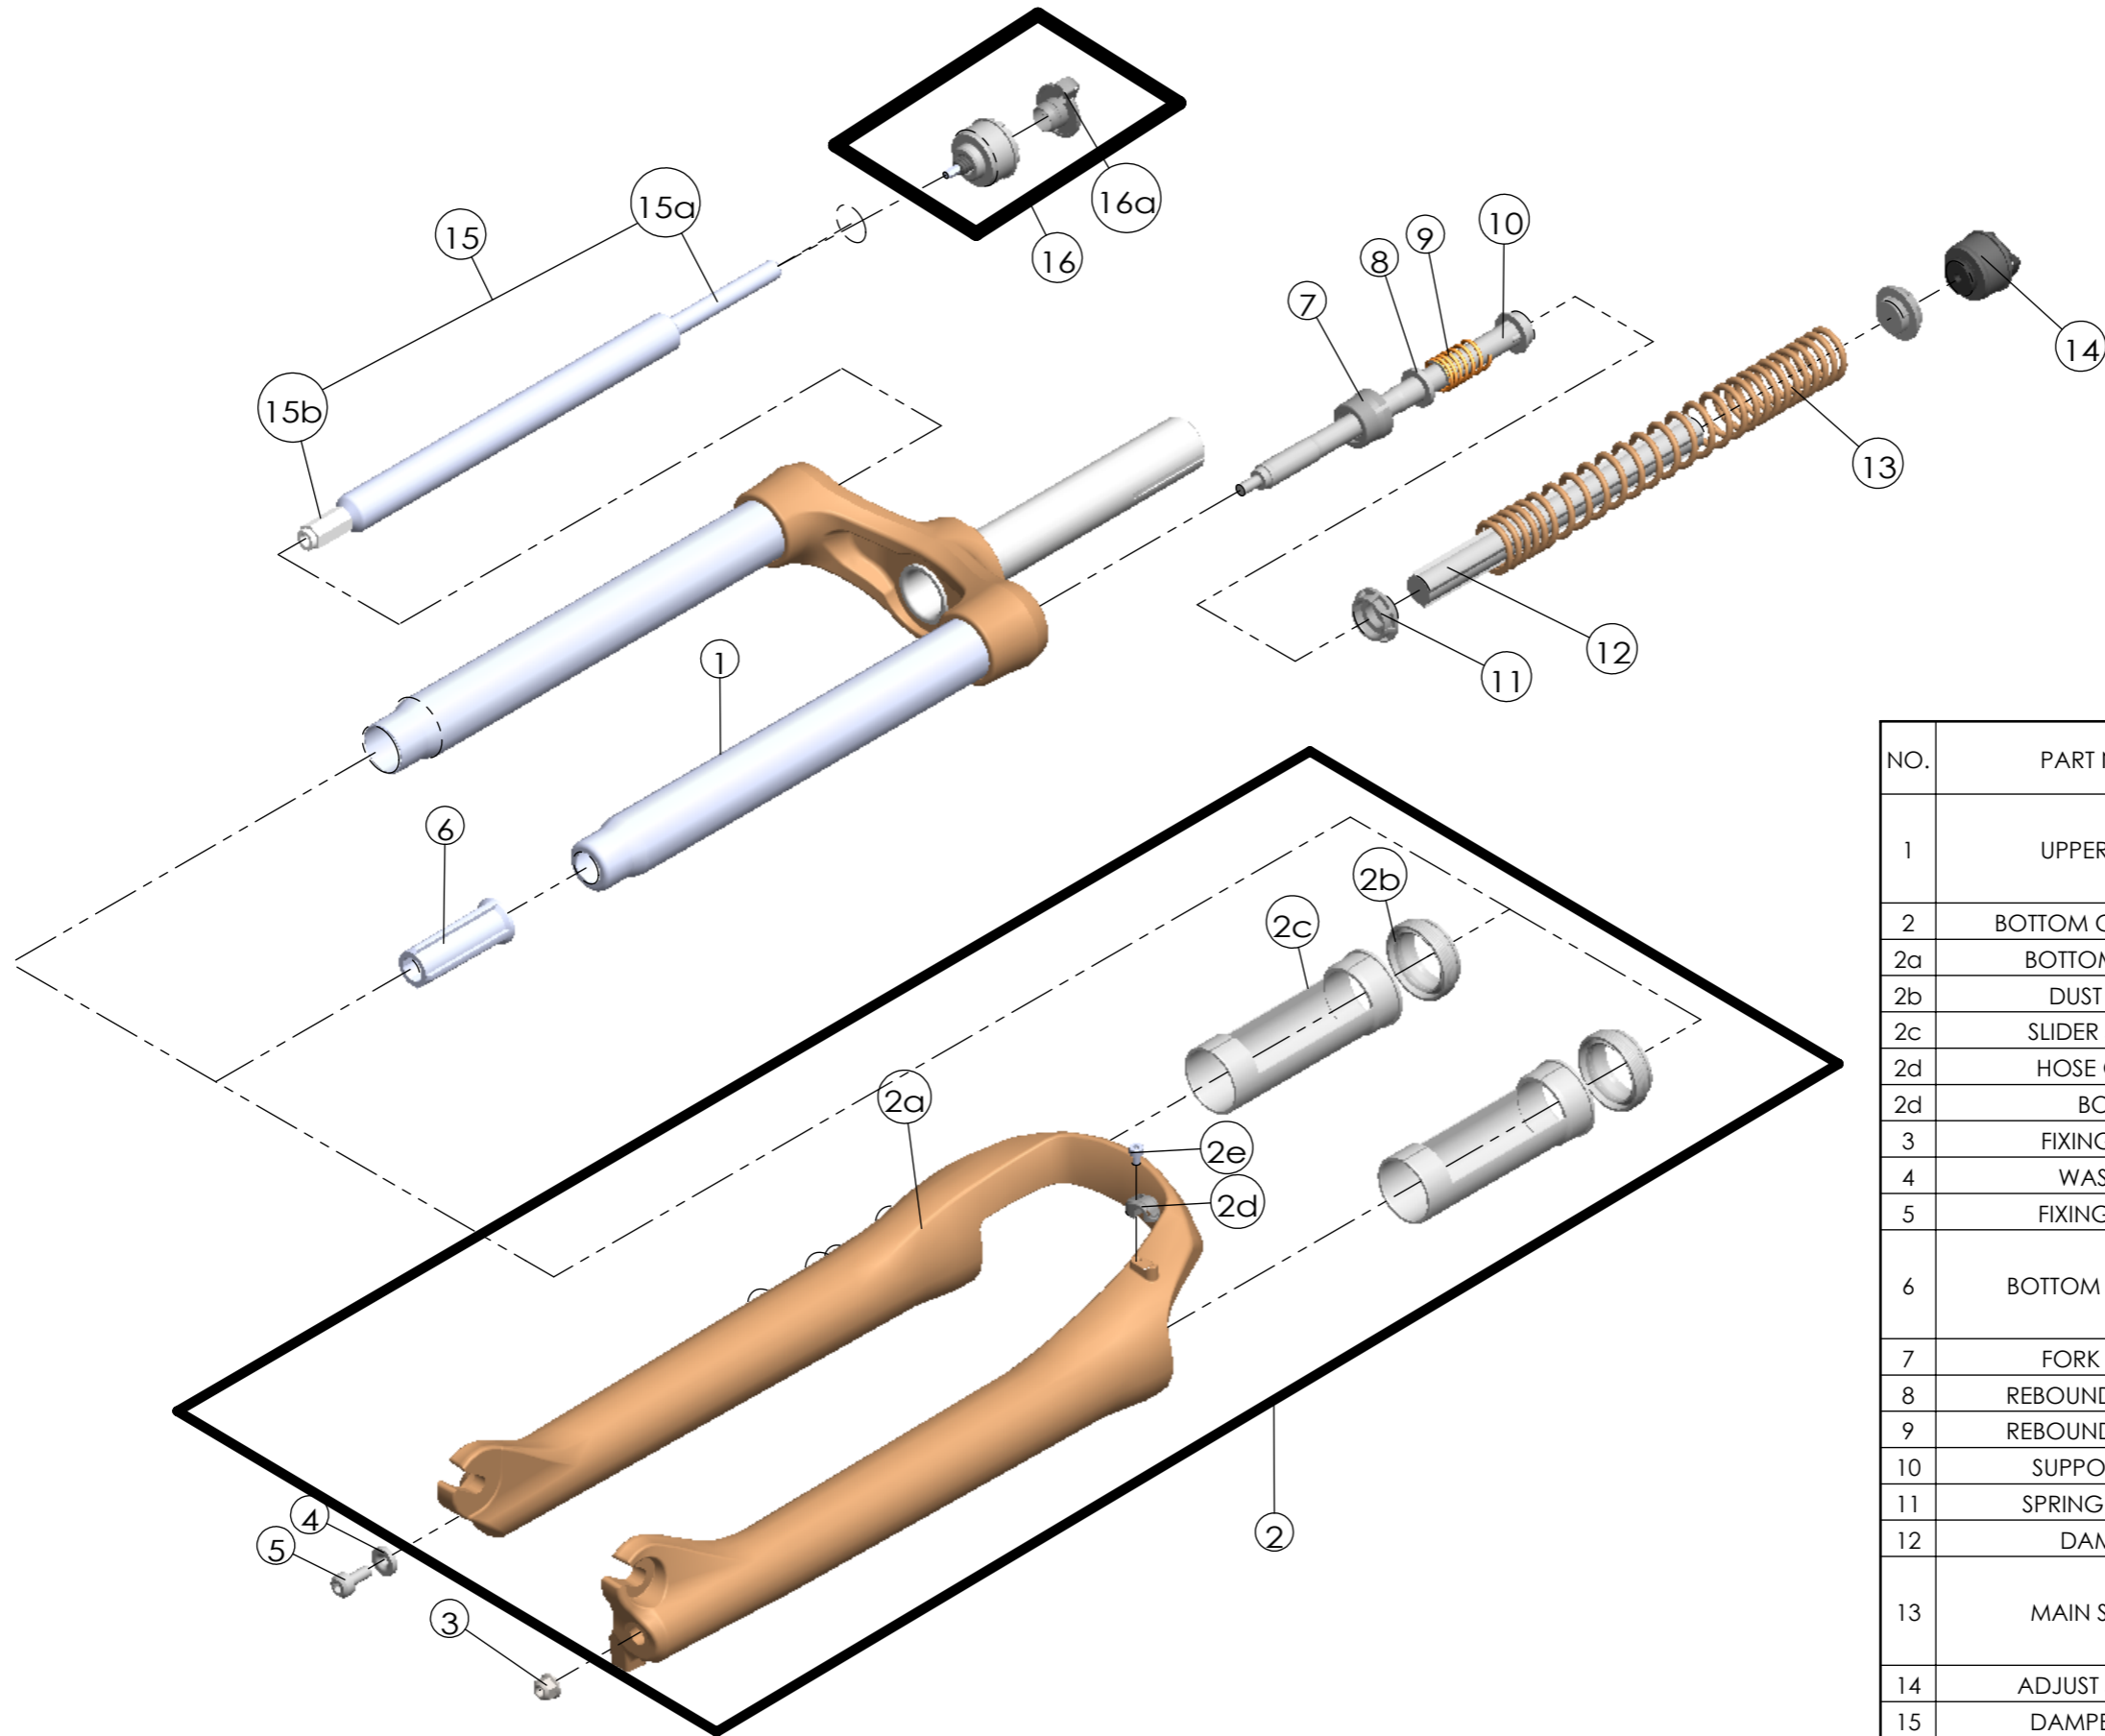

Date	2021.5.27	Version	1
Amended			

NO.	PART NAME	PART CODE	QTY.		
			80	100	120
1	UPPER ASSY	FKZ098-14	1	-	-
		FKZ098-12	-	1	-
		FKZ098-13	-	-	1
2	BOTTOM CASE ASSY	FKZ153-10	1	1	1
2a	BOTTOM CASE	FPB514	1	1	1
2b	DUST SEAL	FAA169-20	2	2	2
2c	SLIDER SLEEVE	FEG137	2	2	2
2d	HOSE GUIDE	FEG166	1	1	1
2d	BOLT	FSB153	1	1	1
3	FIXING NUT	FSN023	1	1	1
4	WASHER	FSW025	1	1	1
5	FIXING BOLT	FSB070	1	1	1
6	BOTTOM STOPPER	FEE959-10	1	-	-
		FEE959-00	-	1	-
		FEE806-40	-	-	1
7	FORK NOSE	FEE805	1	1	1
8	REBOUND RUBBER	FEP053	1	1	1
9	REBOUND SPRING	FEP189-20	1	1	1
10	SUPPOR TUBE	FEE960	1	1	1
11	SPRING GUIDE	FEE434-10	2	2	2
12	DAMPER	FEP320-10	1	1	1
13	MAIN SPRING	FEP751	1	-	-
		FEP754	-	1	-
		FEP758	-	-	1
14	ADJUST SYSTEM	FKE009-41	1	1	1
15	DAMPER UNIT	FUN027-72	1	1	1
15a	DAMPER BODY	FUN027-70	1	1	1
15b	SUPPORT TUBE	FEE314-12	1	1	1
16	LO ADJUST SYSTEM	FKE526-21	1	1	1
16a	KNOB	FEG361-01	1	1	1