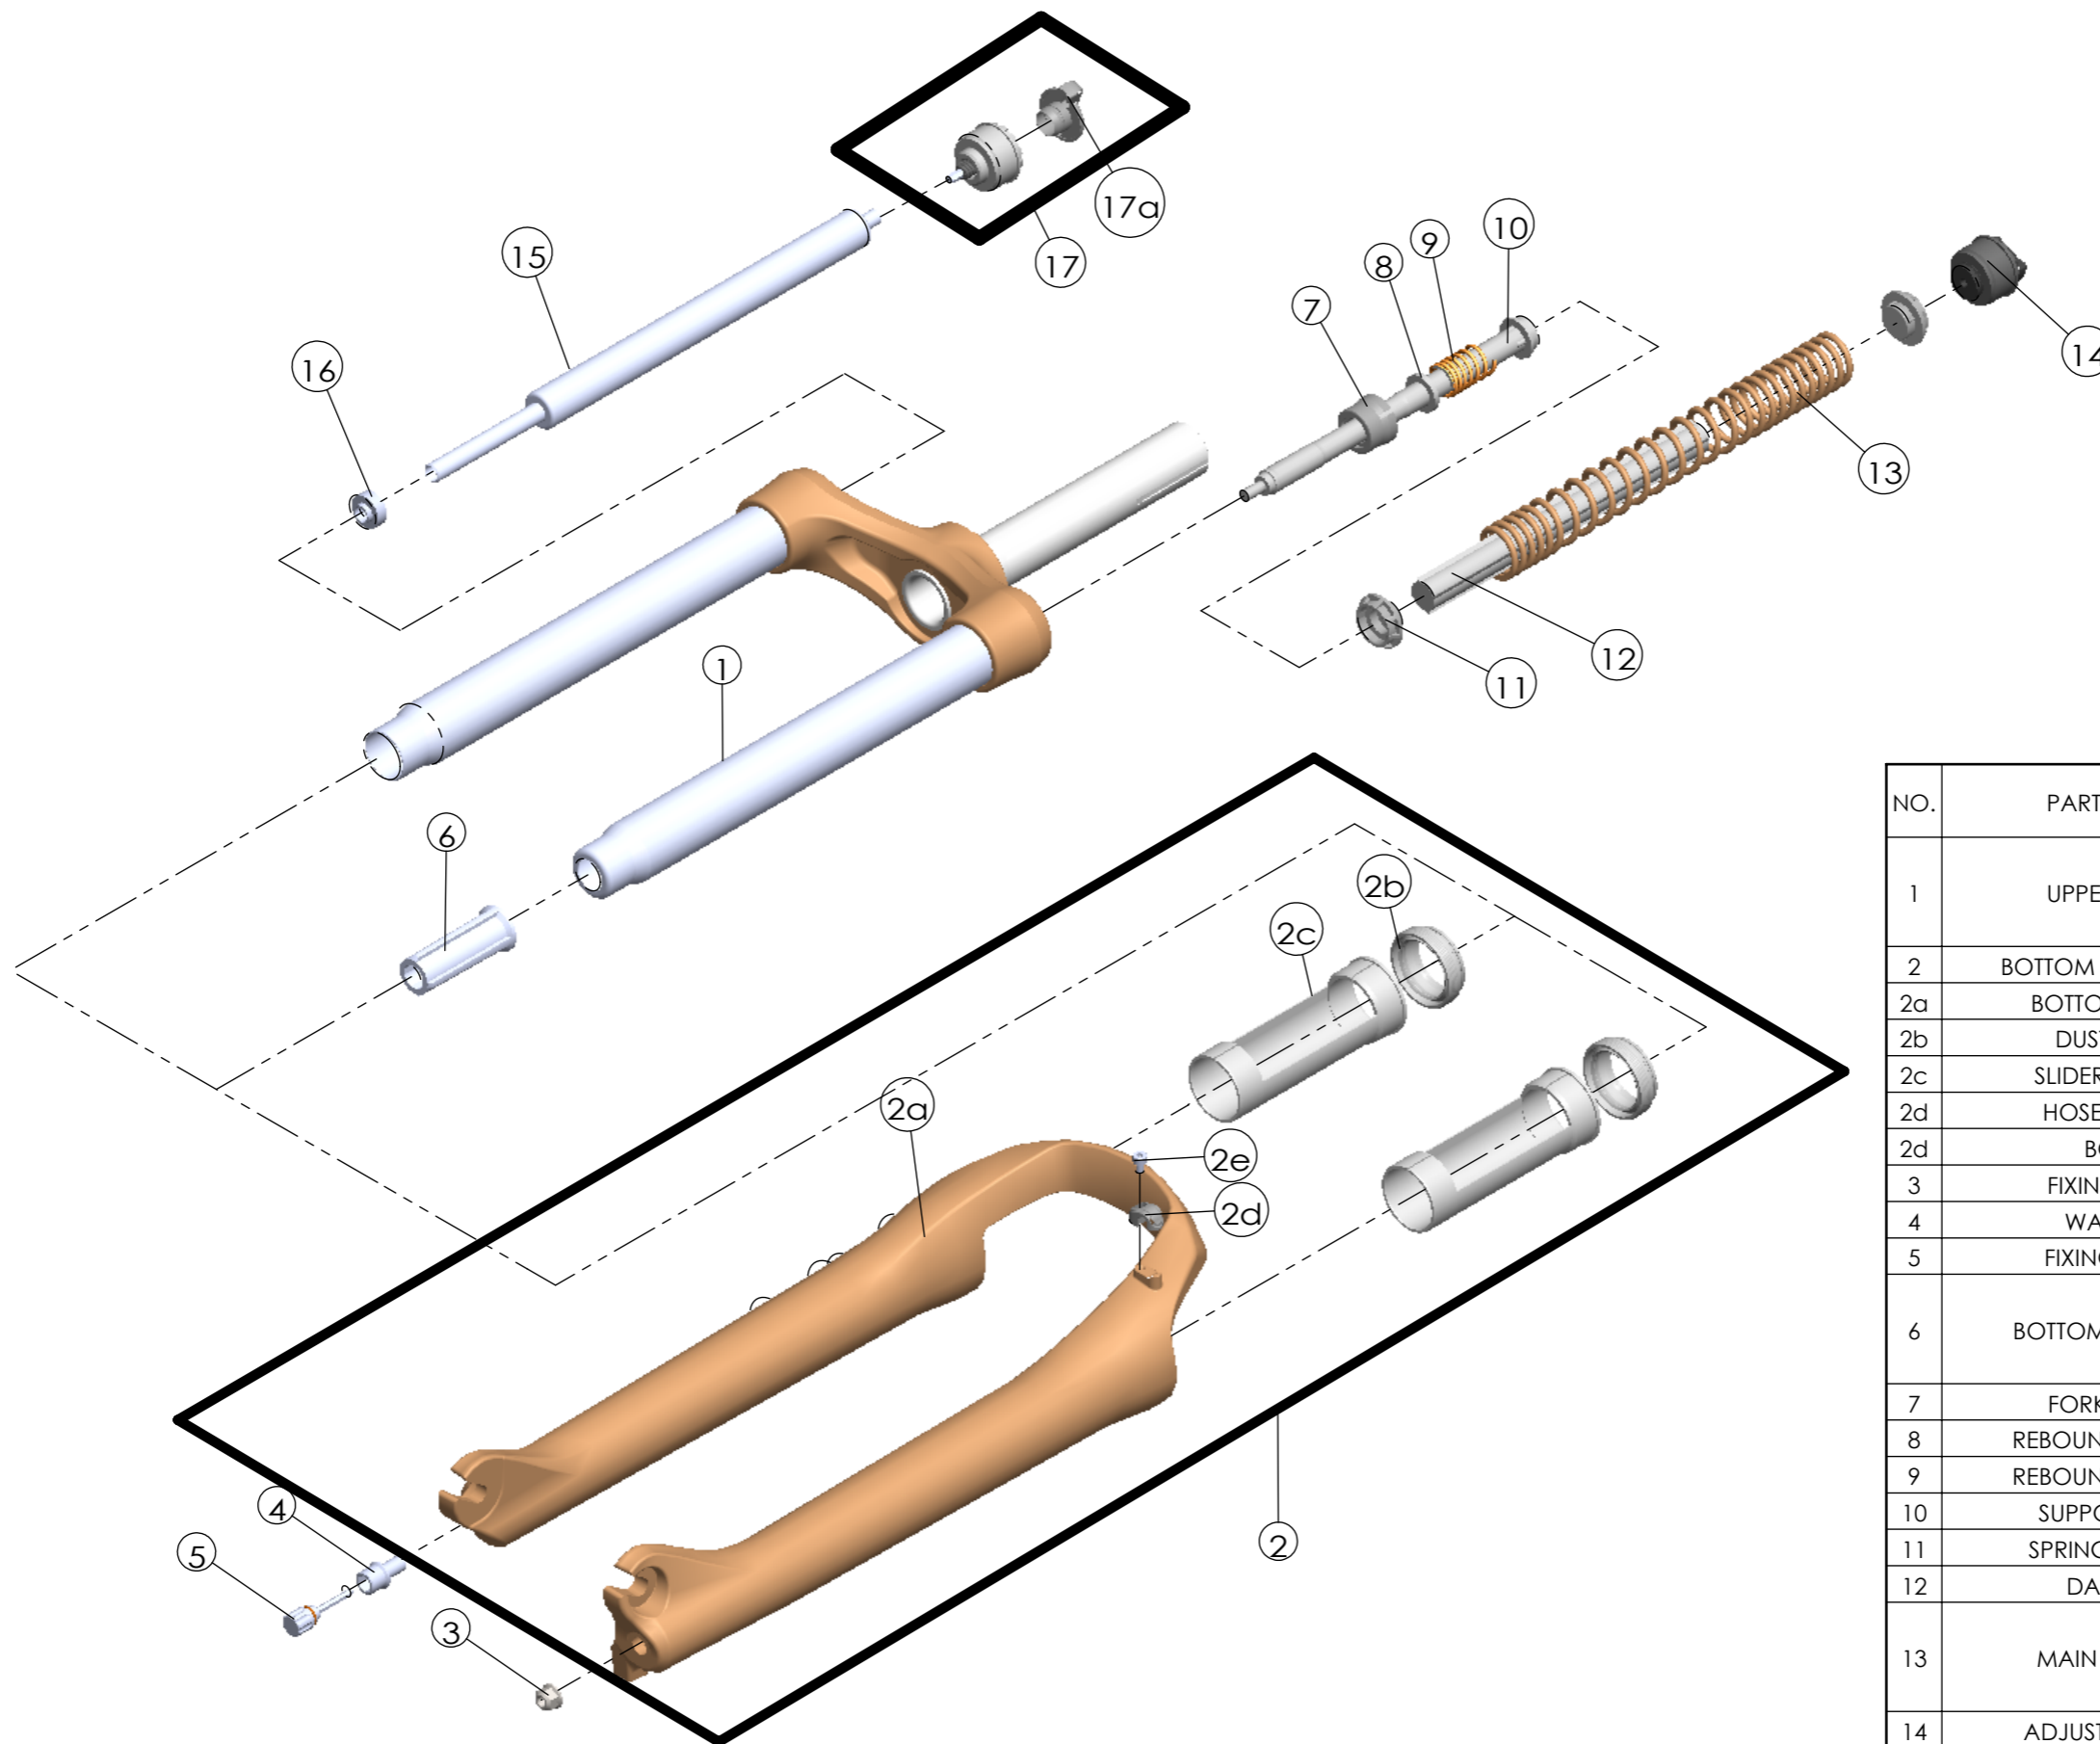

Date	2021.5.27	Version	1
Amended			

NO.	PART NAME	PART CODE	QTY.		
			80	100	120
1	UPPER ASSY	FKZ098-14	1	-	-
		FKZ098-12	-	1	-
		FKZ098-13	-	-	1
2	BOTTOM CASE ASSY	FKZ153-10	1	1	1
2a	BOTTOM CASE	FPB514	1	1	1
2b	DUST SEAL	FAA169-20	2	2	2
2c	SLIDER SLEEVE	FEG137	2	2	2
2d	HOSE GUIDE	FEG166	1	1	1
2d	BOLT	FSB153	1	1	1
3	FIXING NUT	FSN023	1	1	1
4	WASHER	FSB058-20	1	1	1
5	FIXING BOLT	FKA004-40	1	1	1
6	BOTTOM STOPPER	FEE959-10	1	-	-
		FEE959-00	-	1	-
		FEE806-40	-	-	1
7	FORK NOSE	FEE805	1	1	1
8	REBOUND RUBBER	FEP053	1	1	1
9	REBOUND SPRING	FEP189-20	1	1	1
10	SUPPORT TUBE	FEE960	1	1	1
11	SPRING GUIDE	FEE434-10	2	2	2
12	DAMPER	FEP320-10	1	1	1
13	MAIN SPRING	FEP869	1	-	-
		FEP748	-	1	-
		FEP759	-	-	1
14	ADJUST SYSTEM	FKE009-41	1	1	1
15	DAMPER UNIT	FUN070-00	1	1	1
16	SLEEVE	FEG363-20	1	1	1
17	LO ADJUST SYSTEM	FKE526-21	1	1	1
17a	KNOB	FEG361-01	1	1	1