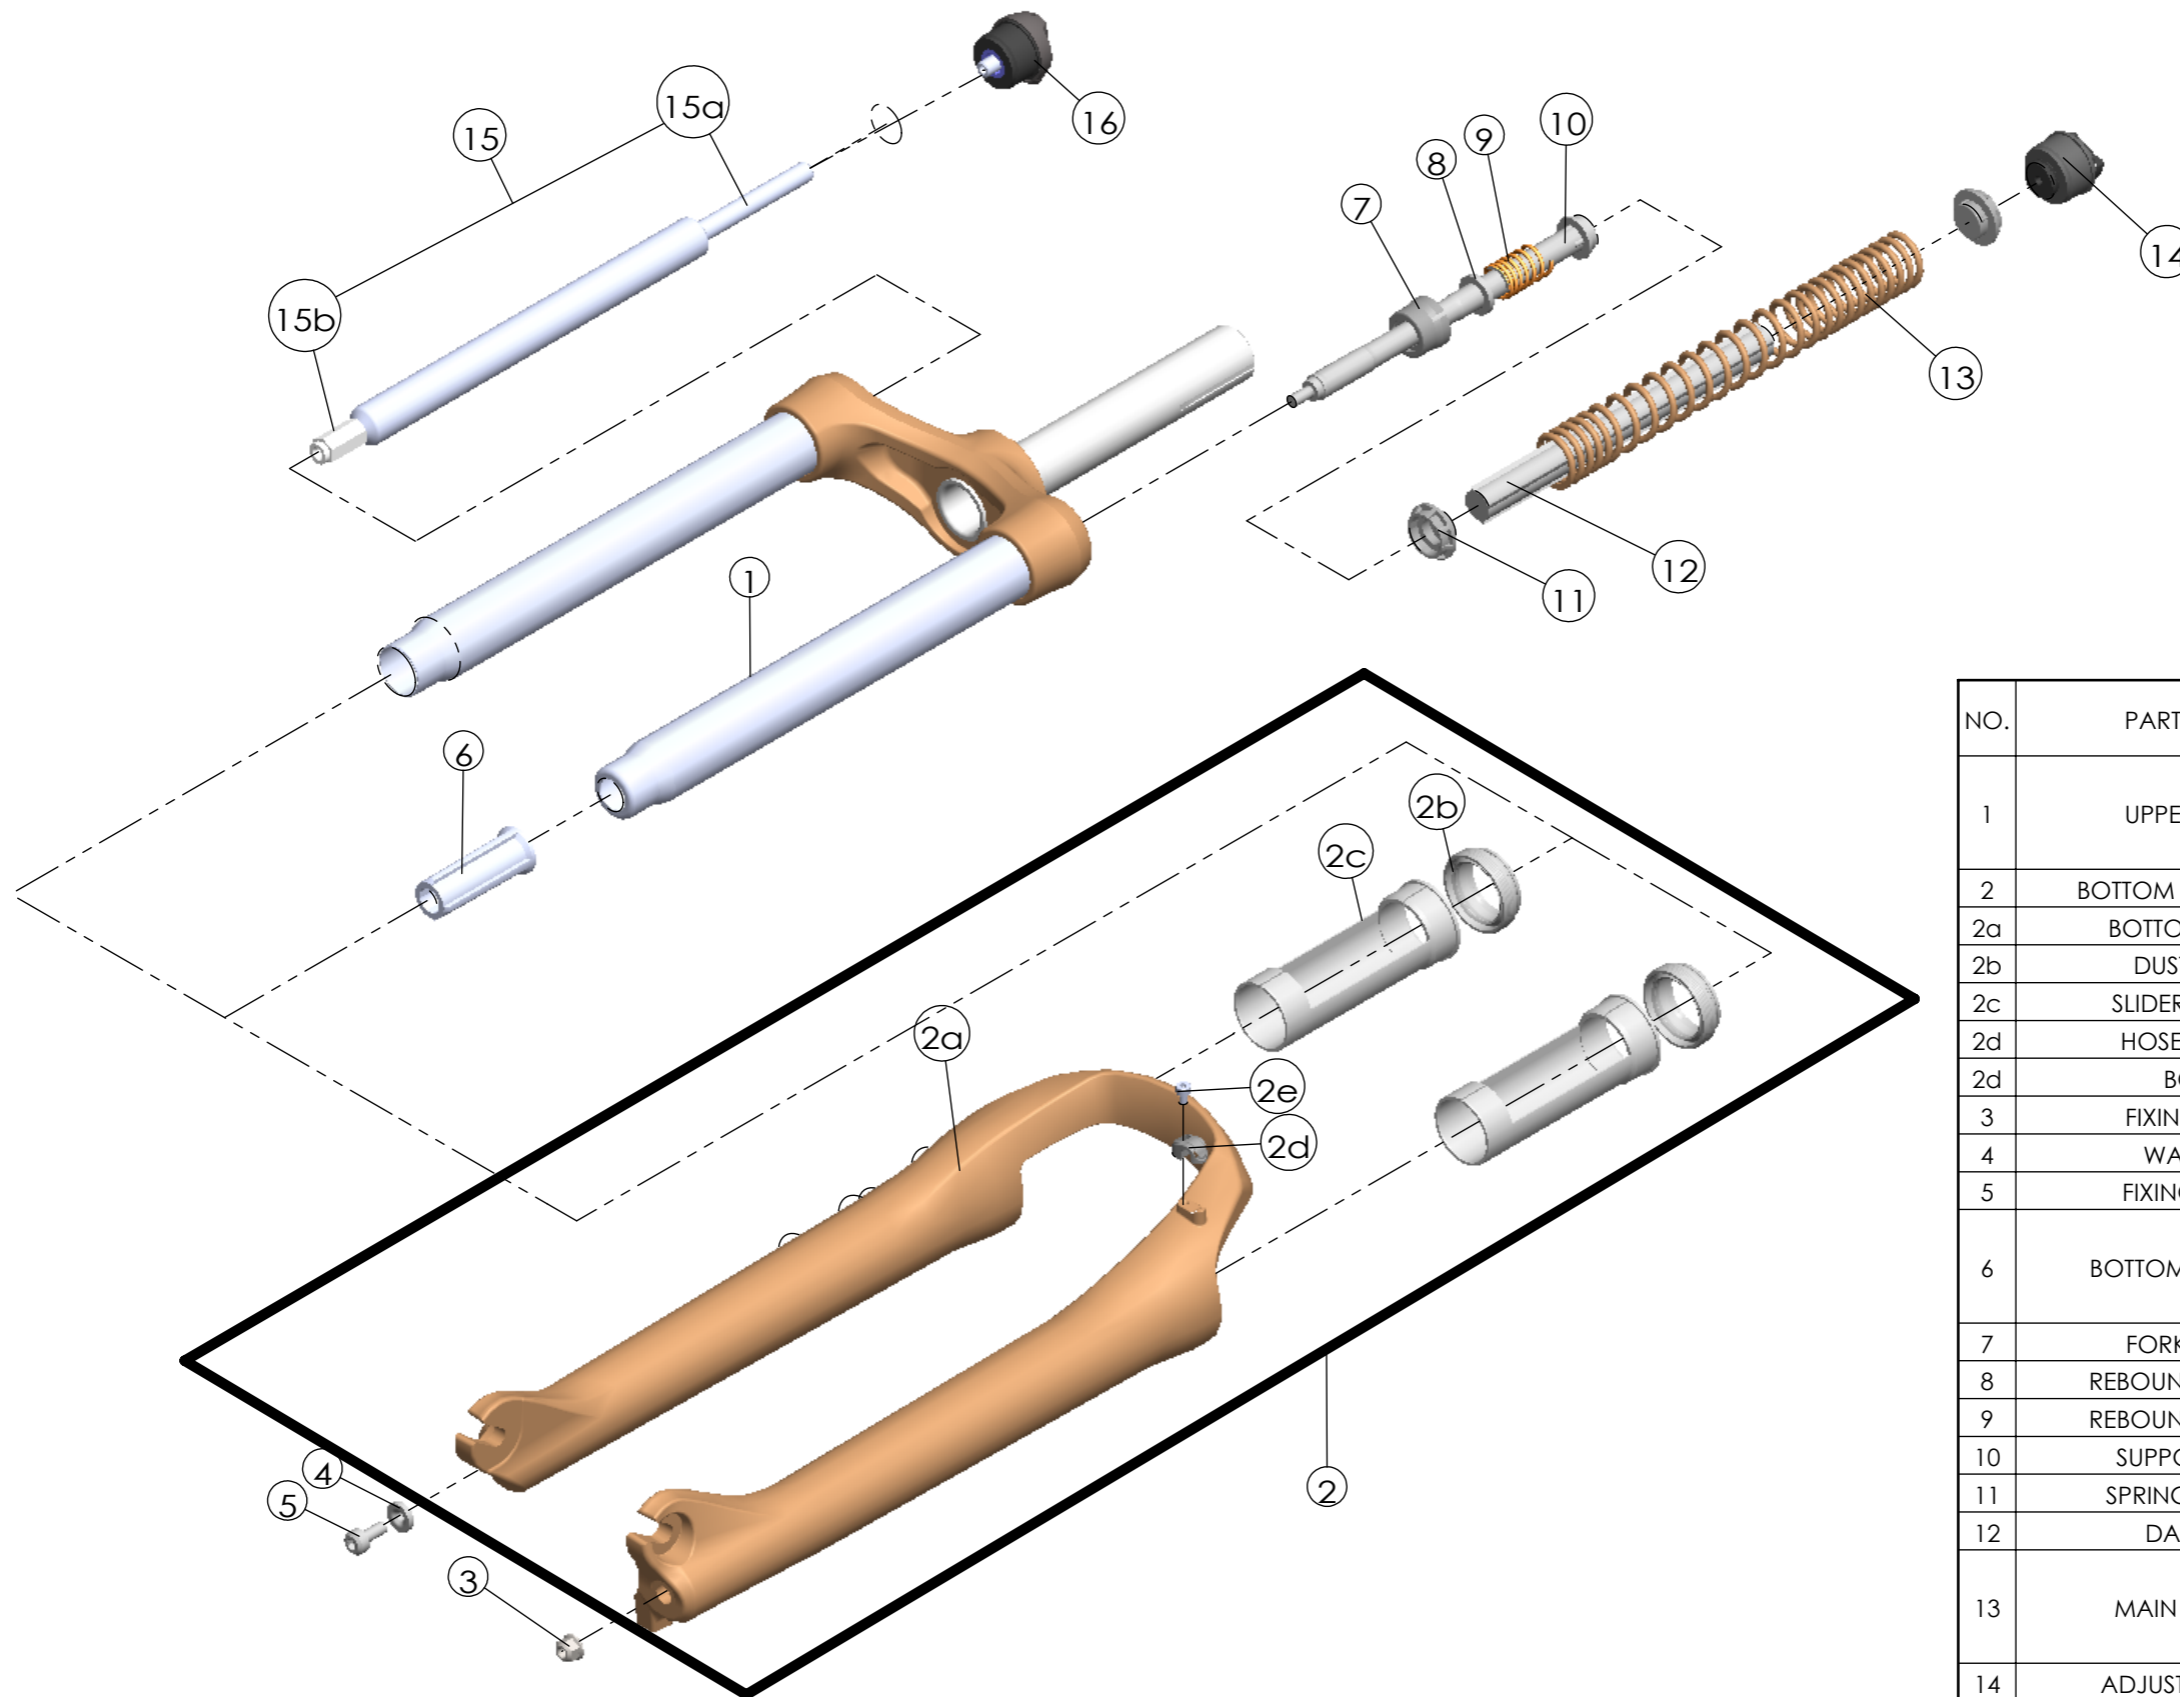

Date	2021.5.27	Version	1
Amended			

NO.	PART NAME	PART CODE	QTY.		
			80	100	120
1	UPPER ASSY	FKZ098-14	1	-	-
		FKZ098-12	-	1	-
		FKZ098-13	-	-	1
2	BOTTOM CASE ASSY	FKZ153-10	1	1	1
2a	BOTTOM CASE	FPB514	1	1	1
2b	DUST SEAL	FAA169-20	2	2	2
2c	SLIDER SLEEVE	FEG137	2	2	2
2d	HOSE GUIDE	FEG166	1	1	1
2d	BOLT	FSB153	1	1	1
3	FIXING NUT	FSN023	1	1	1
4	WASHER	FSW025	1	1	1
5	FIXING BOLT	FSB070	1	1	1
6	BOTTOM STOPPER	FEE959-10	1	-	-
		FEE959-00	-	1	-
		FEE806-40	-	-	1
7	FORK NOSE	FEE805	1	1	1
8	REBOUND RUBBER	FEP053	1	1	1
9	REBOUND SPRING	FEP189-20	1	1	1
10	SUPPOR TUBE	FEE960	1	1	1
11	SPRING GUIDE	FEE434-10	2	2	2
12	DAMPER	FEP320-10	1	1	1
13	MAIN SPRING	FEP751	1	-	-
		FEP754	-	1	-
		FEP758	-	-	1
14	ADJUST SYSTEM	FKE009-41	1	1	1
15	DAMPER UNIT	FUN043-72	1	1	1
15a	DAMPER BODY	FUN042-70	1	1	1
15b	SUPPORT TUBE	FEE314-12	1	1	1
16	REMOTE SPEED LOCK ASSY	FKE310-08	1	1	1