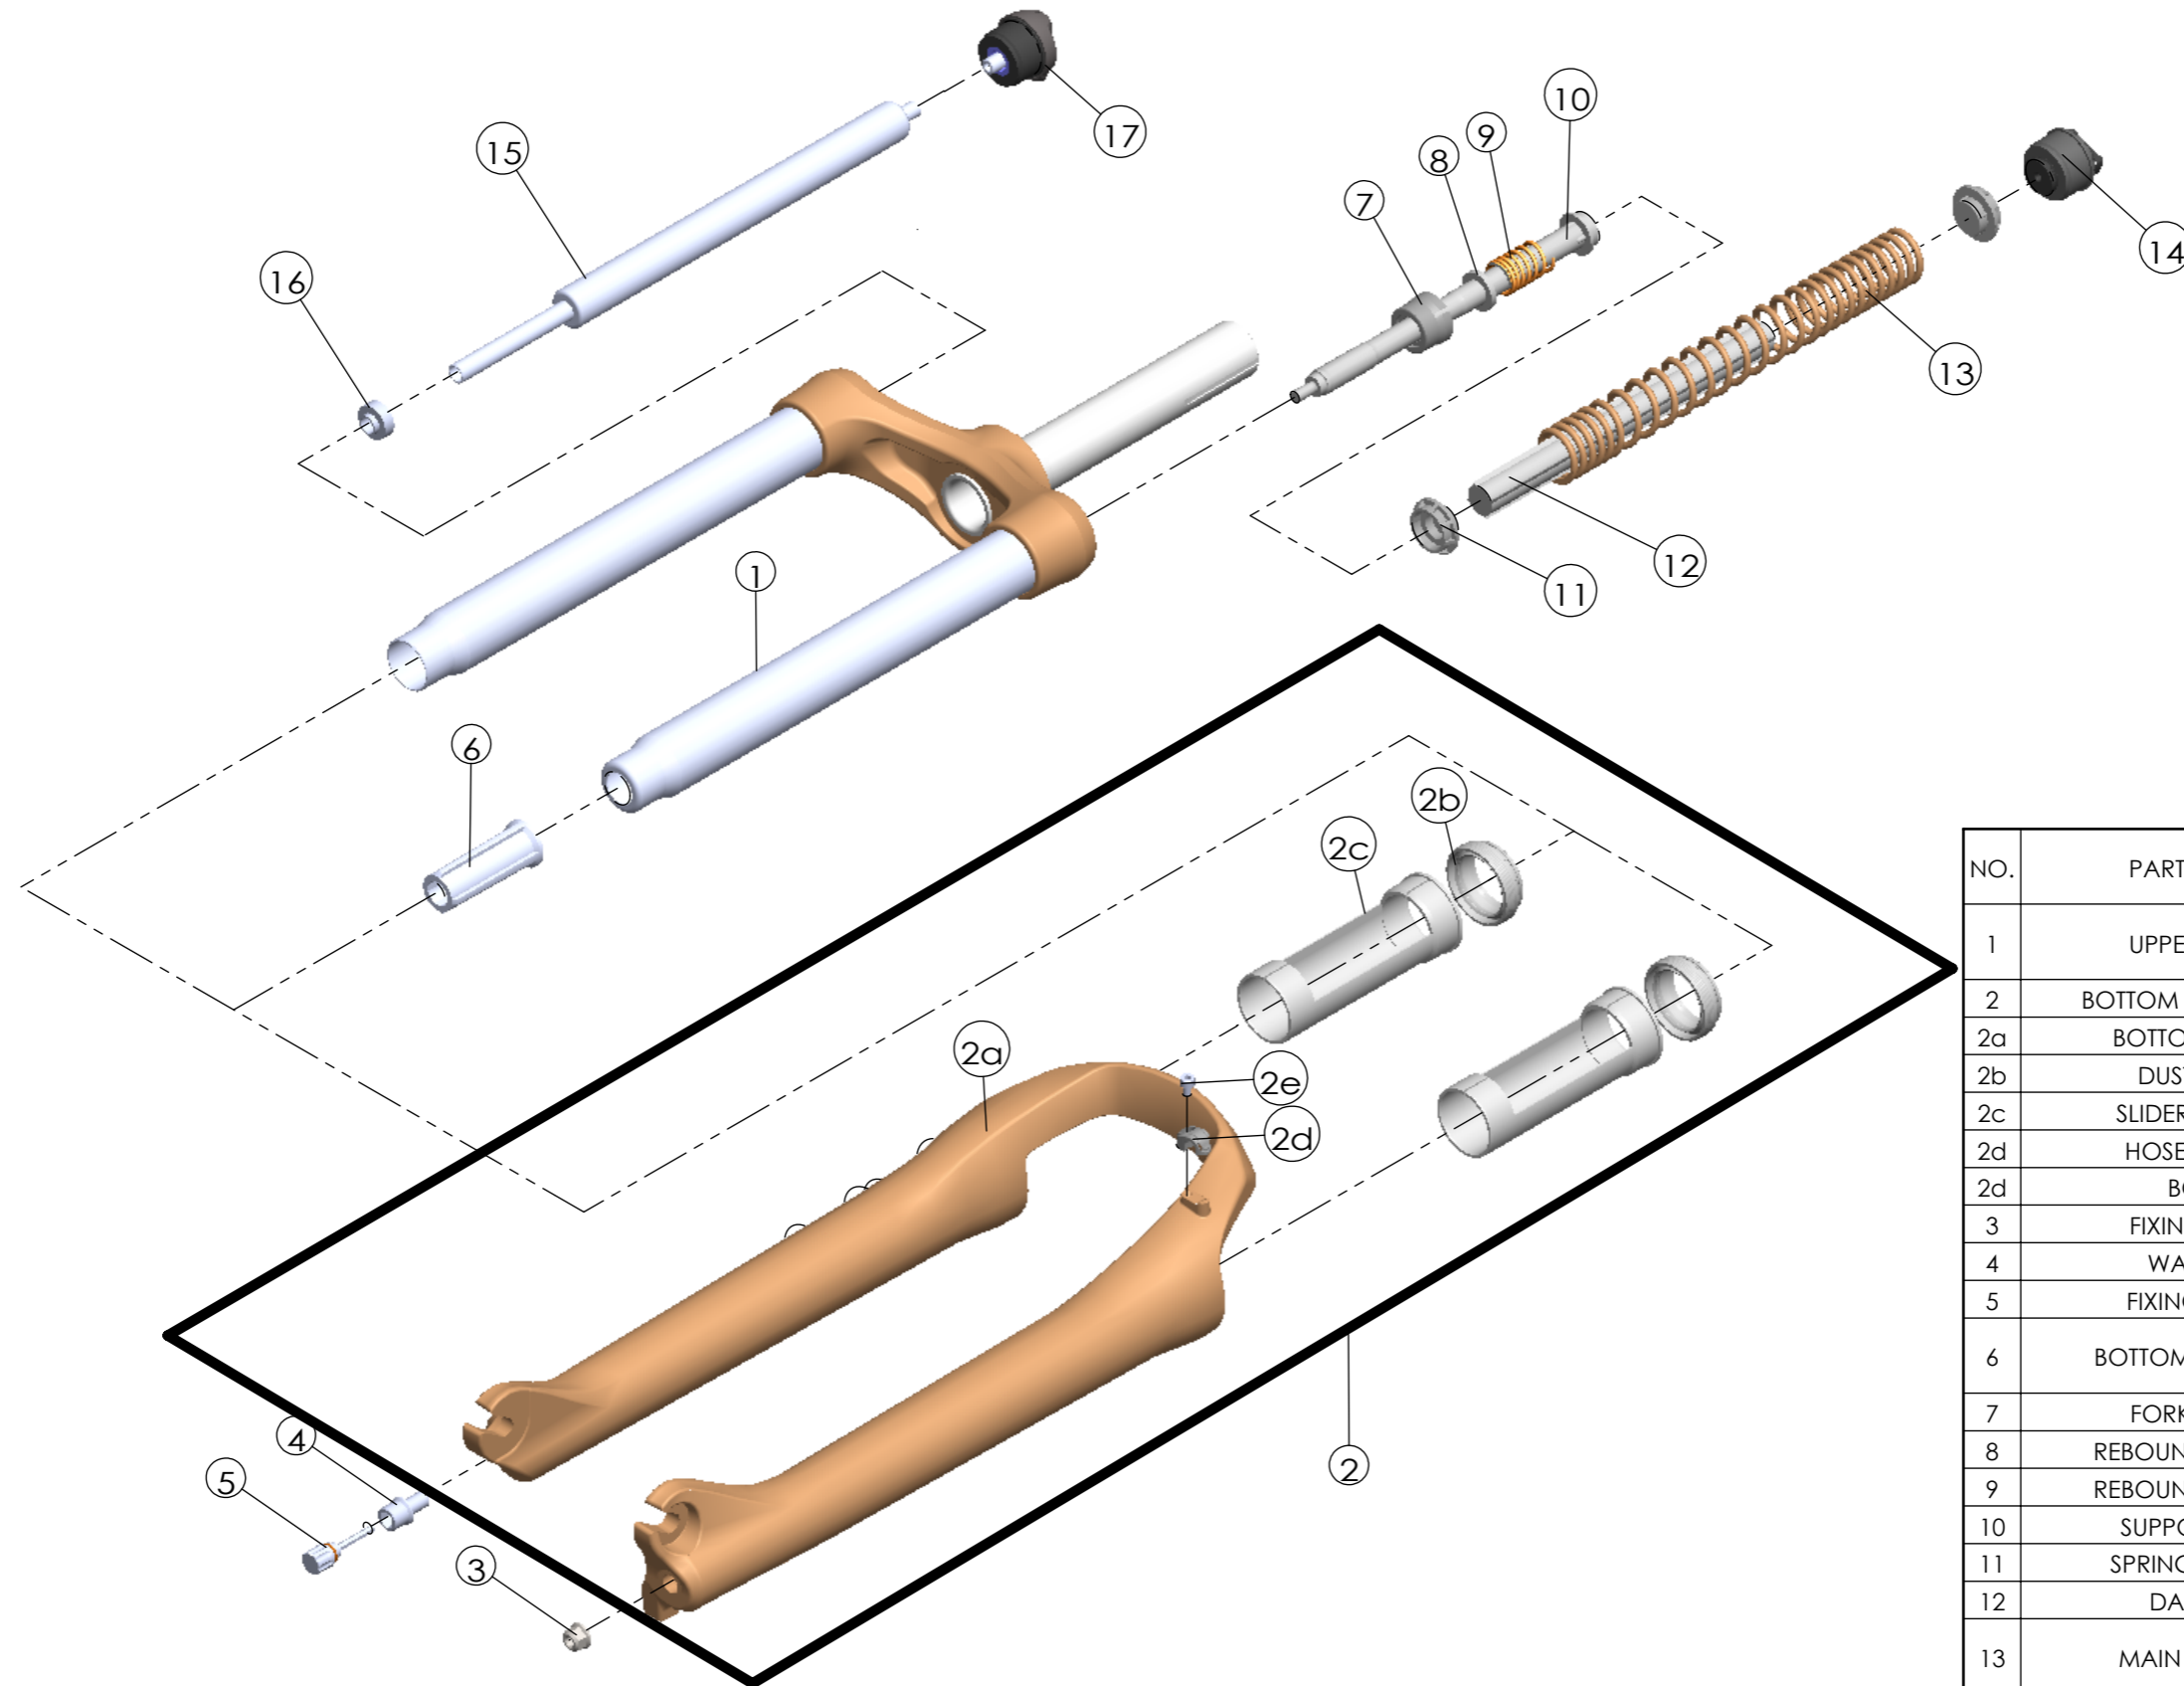

Date	2021.5.28	Version	1
Amended			

NO.	PART NAME	PART CODE	QTY.	
			100	120
1	UPPER ASSY	FKZ098-12	1	-
		FKZ098-13	-	1
2	BOTTOM CASE ASSY	FKZ152-10	1	1
2a	BOTTOM CASE	FPB515	1	1
2b	DUST SEAL	FAA169-20	2	2
2c	SLIDER SLEEVE	FEG137	2	2
2d	HOSE GUIDE	FEG166	1	1
2d	BOLT	FSB153	1	1
3	FIXING NUT	FSN023	1	1
4	WASHER	FSW058-20	1	1
5	FIXING BOLT	FKA004-40	1	1
6	BOTTOM STOPPER	FEG527-10	1	-
		FEG527-00	-	1
7	FORK NOSE	FEE805	1	1
8	REBOUND RUBBER	FEP053	1	1
9	REBOUND SPRING	FEP189-20	1	1
10	SUPPOR TUBE	FEG175	1	1
11	SPRING GUIDE	FEE434-10	2	2
12	DAMPER	FEP320-10	1	1
13	MAIN SPRING	FEP748	1	-
		FEP759	-	1
14	ADJUST SYSTEM	FKE009-41	1	1
15	DAMPER UNIT	FUN071-00	1	1
16	SLEEVE	FEG363-20	1	1
17	REMOTE SPEED LOCK ASSY	FKE310-08	1	1