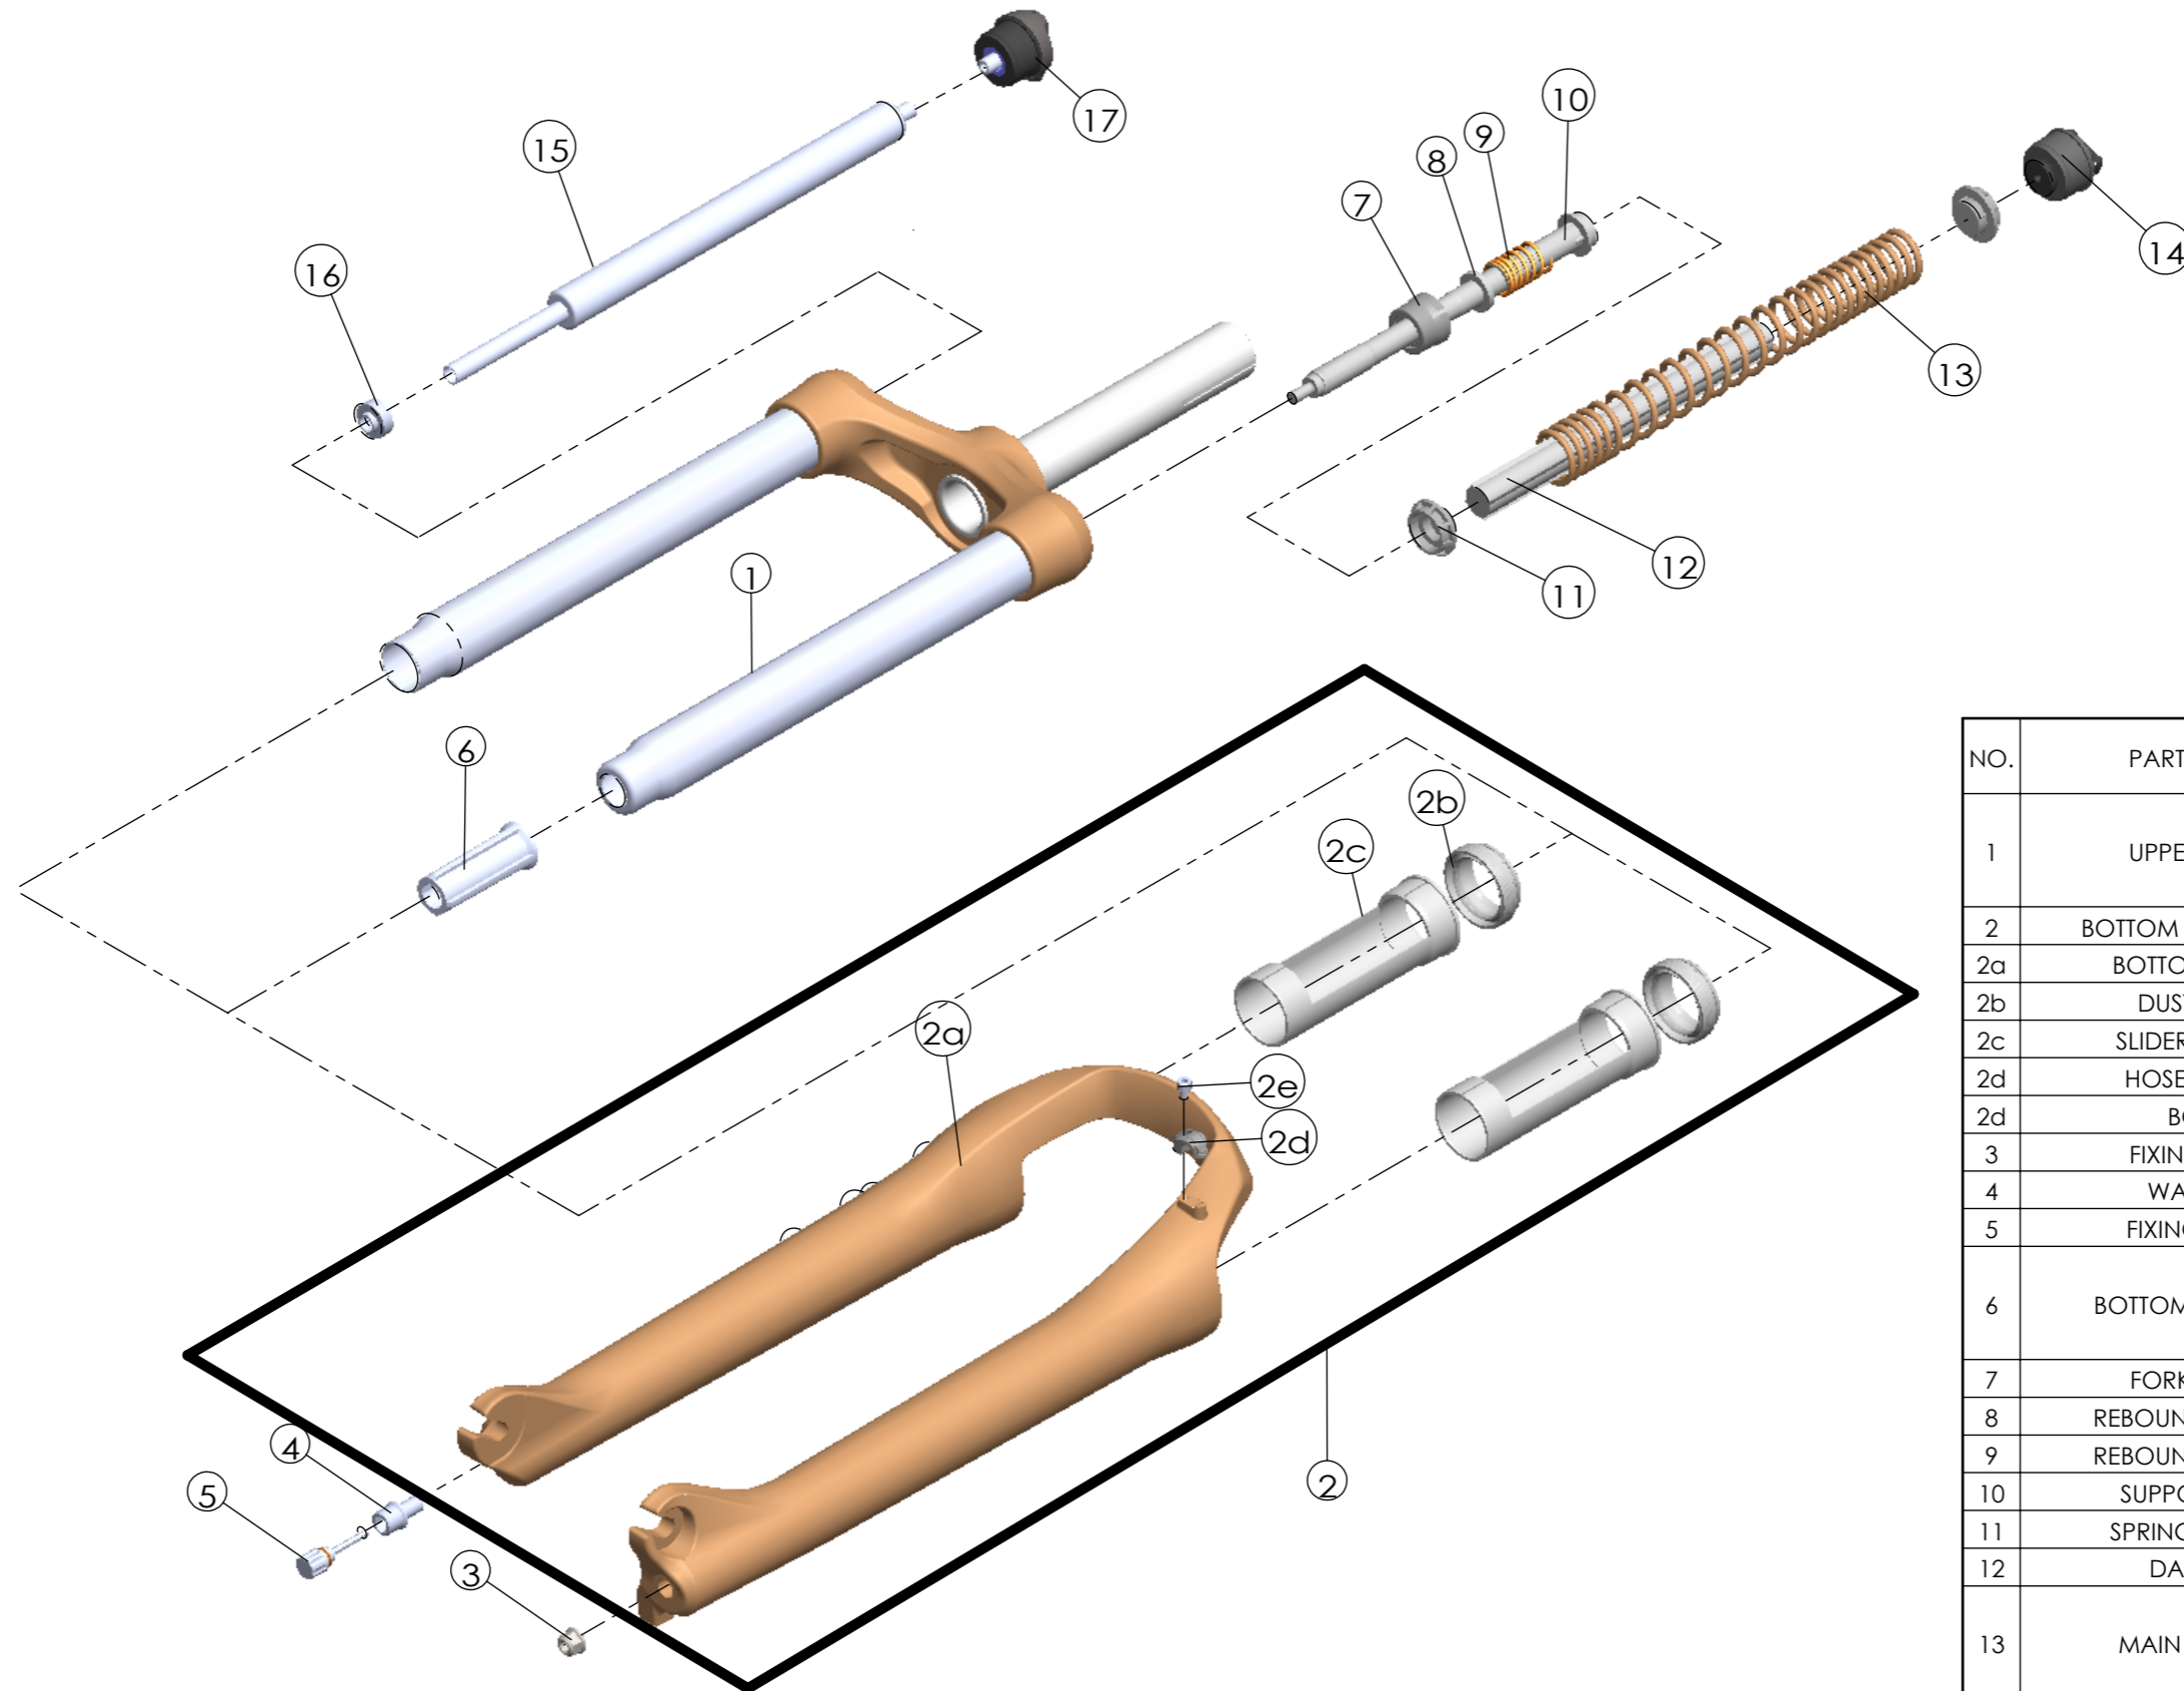

Date	2021.5.27	Version	1
Amended			

NO.	PART NAME	PART CODE	QTY.		
			80	100	120
1	UPPER ASSY	FKZ098-14	1	-	-
		FKZ098-12	-	1	-
		FKZ098-13	-	-	1
2	BOTTOM CASE ASSY	FKZ153-10	1	1	1
2a	BOTTOM CASE	FPB514	1	1	1
2b	DUST SEAL	FAA169-20	2	2	2
2c	SLIDER SLEEVE	FEG137	2	2	2
2d	HOSE GUIDE	FEG166	1	1	1
2d	BOLT	FSB153	1	1	1
3	FIXING NUT	FSN023	1	1	1
4	WASHER	FSB058-20	1	1	1
5	FIXING BOLT	FKA004-40	1	1	1
6	BOTTOM STOPPER	FEE959-10	1	-	-
		FEE959-00	-	1	-
		FEE806-40	-	-	1
7	FORK NOSE	FEE805	1	1	1
8	REBOUND RUBBER	FEP053	1	1	1
9	REBOUND SPRING	FEP189-20	1	1	1
10	SUPPOR TUBE	FEE960	1	1	1
11	SPRING GUIDE	FEE434-10	2	2	2
12	DAMPER	FEP320-10	1	1	1
13	MAIN SPRING	FEP869	1	-	-
		FEP748	-	1	-
		FEP759	-	-	1
14	ADJUST SYSTEM	FKE009-41	1	1	1
15	DAMPER UNIT	FUN071-00	1	1	1
16	SLEEVE	FEG363-20	1	1	1
17	REMOTE SPEED LOCK ASSY	FKE310-08	1	1	1