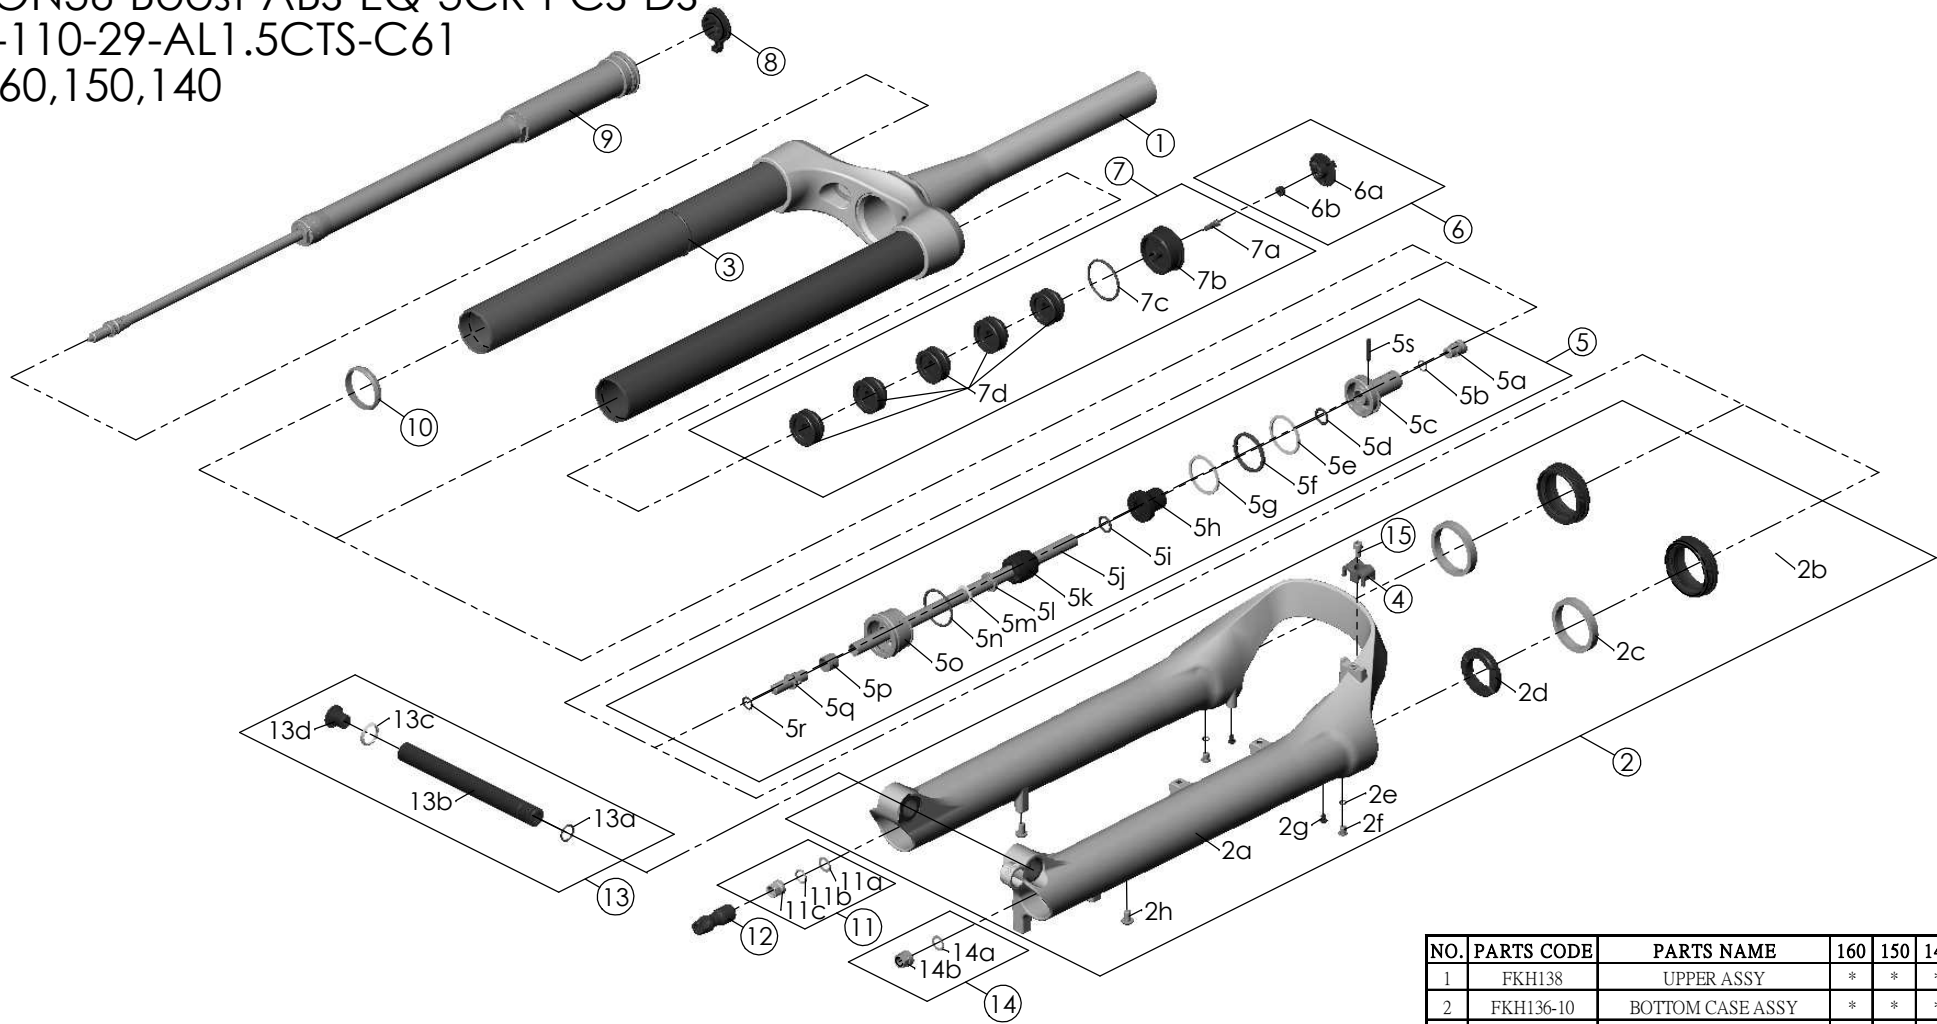

SF23AION36-Boost-ABS-EQ-3CR-PCS-DS-
15AH2-110-29-AL1.5CTS-C61
-O44-160,150,140

NO.	PARTS CODE	PARTS NAME	160	150	140	QT
8	FKE590-00	3CR KNOB ASSY	*	*	*	1
9	FUN210-25	3CR-PCS UNIT	*	*	*	1
10	FEG347	FORK NOSE	*	*	*	1
11	FKE436-04	FIXING NUT SET	*	*	*	1
12	FEG494-10	REBOUND KNOB	*	*	*	1
13	FKA117-00	15AH2-110 AXLE SET	*	*	*	1
14	FKA063-03	FIXING NUT SET	*	*	*	1
15	FSB513	GUIDE FIXING BOLT	*	*	*	1

NO.	PARTS CODE	PARTS NAME	160	150	140	QT
6	FKE595	VALVE CAP ASSY	*	*	*	1
7	FKE594-02	AIR CAP ASSY	*			1
	FKE594-12			*		1
	FKE594-22				*	1
7d	FEG270	VOLUME REDUCER	*			5
				*		6
				*		7

NO.	PARTS CODE	PARTS NAME	160	150	140	QT
1	FKH138	UPPER ASSY	*	*	*	1
2	FKH136-10	BOTTOM CASE ASSY	*	*	*	1
2b	FAA420	DUST SEAL	*	*	*	2
2c	FAA421-10	OIL WIPER	*	*	*	2
2d	FEP233-20	BOTTOM BUMPER	*	*	*	1
2e	FAA270	O RING	*	*	*	2
2f	FSB188	SEAL SCREW	*	*	*	2
2g	FAA200-10	MOUNT CAP	*	*	*	2
2h	FSB203	FIXING BOLT	*	*	*	2
3	FEG397-40	O RING	*	*	*	1
4	FEG034	CABLE CLIP	*	*	*	1
5	FKE587-01	SUPPORT TUBE ASSY-160	*			1
	FKE587-11	SUPPORT TUBE ASSY-150		*		1
	FKE587-21	SUPPORT TUBE ASSY-140			*	1