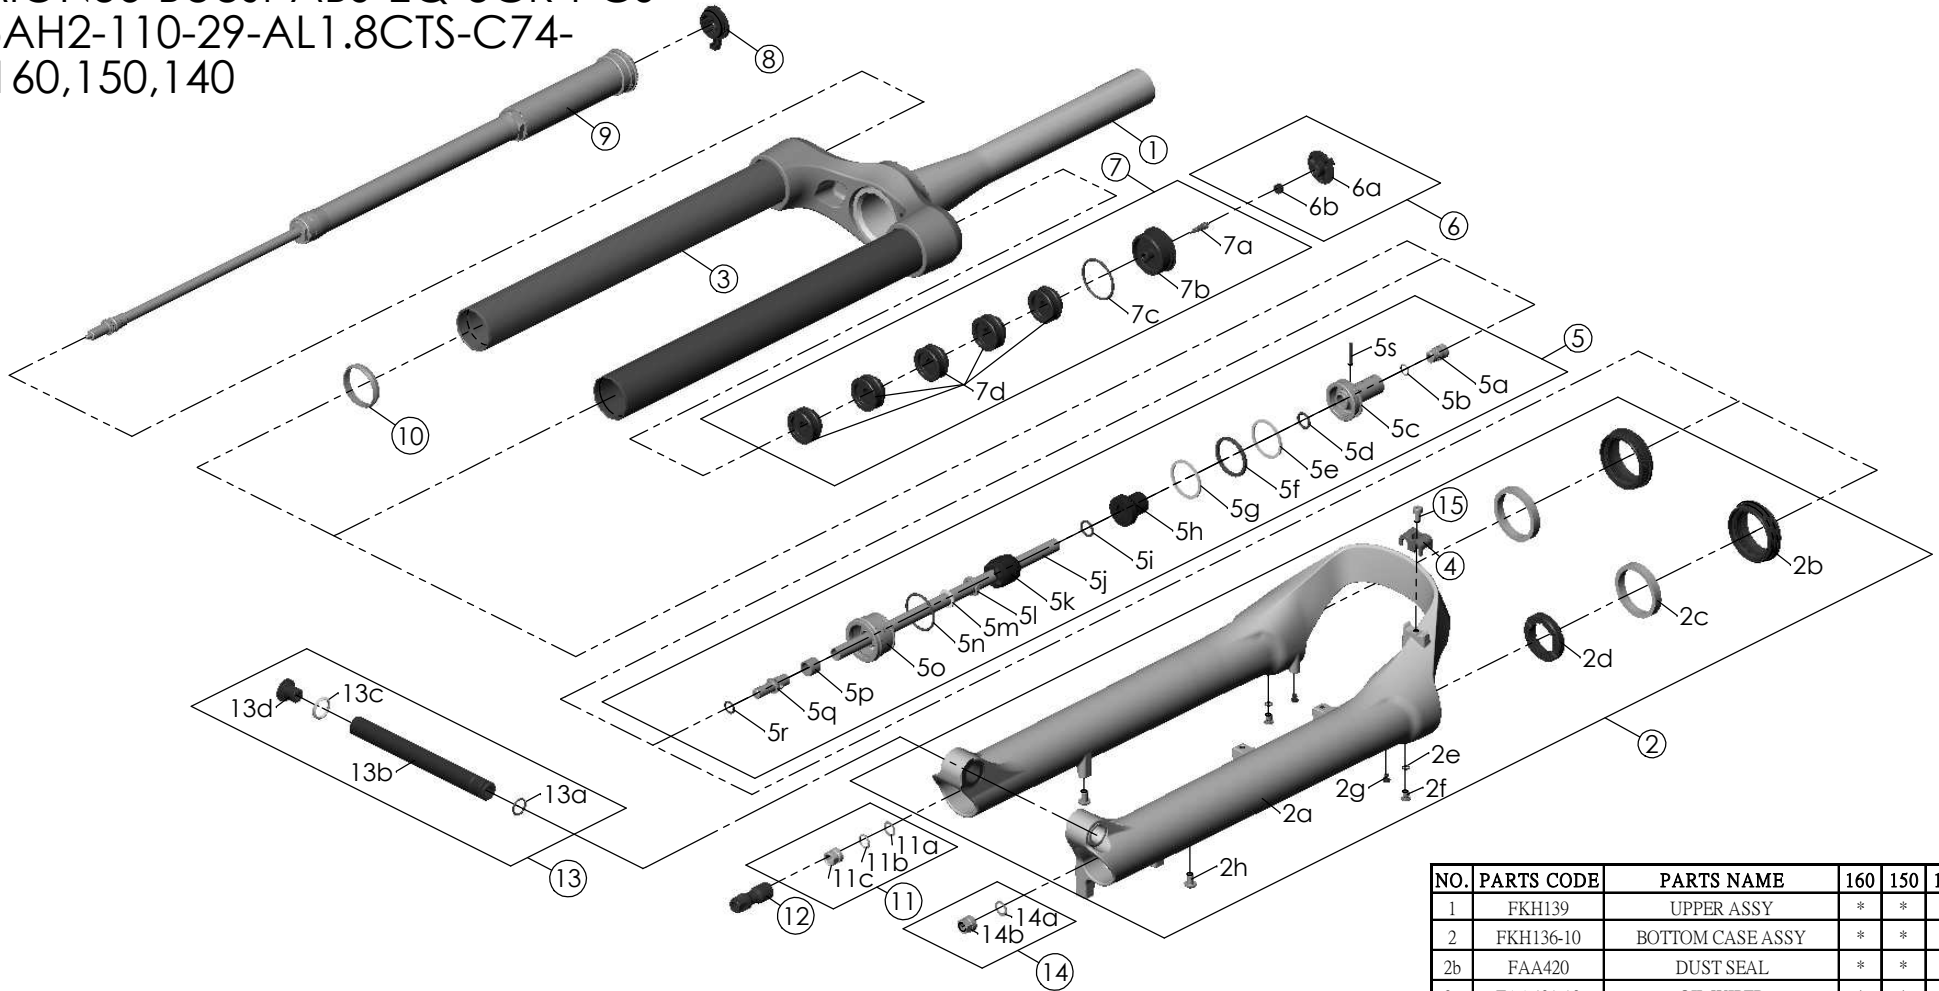

SF23AION36-Boost-ABS-EQ-3CR-PCS-
DS-15AH2-110-29-AL1.8CTS-C74-
O44-160,150,140

NO.	PARTS CODE	PARTS NAME	160	150	140	QT
8	FKE590-00	3CR KNOB ASSY	*	*	*	1
9	FUN210-25	3CR-PCS UNIT	*	*	*	1
10	FEG347	FORK NOSE	*	*	*	1
11	FKE436-04	FIXING NUT SET	*	*	*	1
12	FEG494-10	REBOUND KNOB	*	*	*	1
13	FKA117-00	15AH2-110 AXLE SET	*	*	*	1
14	FKA063-03	FIXING NUT SET	*	*	*	1
15	FSB513	GUIDE FIXING BOLT	*	*	*	1

NO.	PARTS CODE	PARTS NAME	160	150	140	QT
6	FKE595	VALVE CAP ASSY	*	*	*	1
7	FKE594-02	AIR CAP ASSY	*			1
	FKE594-12			*		1
	FKE594-22				*	1
7d	FEG270	VOLUME REDUCER	*			5
				*		6
					*	7

NO.	PARTS CODE	PARTS NAME	160	150	140	QT
1	FKH139	UPPER ASSY	*	*	*	1
2	FKH136-10	BOTTOM CASE ASSY	*	*	*	1
2b	FAA420	DUST SEAL	*	*	*	2
2c	FAA421-10	OIL WIPER	*	*	*	2
2d	FEP233-20	BOTTOM BUMPER	*	*	*	1
2e	FAA270	O RING	*	*	*	2
2f	FSB188	SEAL SCREW	*	*	*	2
2g	FAA200-10	MOUNT CAP	*	*	*	2
2h	FSB203	FIXING BOLT	*	*	*	2
3	FEG397-40	O RING	*	*	*	1
4	FEG034	CABLE CLIP	*	*	*	1
5	FKE587-01	SUPPORT TUBE ASSY-160	*			1
	FKE587-11	SUPPORT TUBE ASSY-150		*		1
	FKE587-21	SUPPORT TUBE ASSY-140			*	1