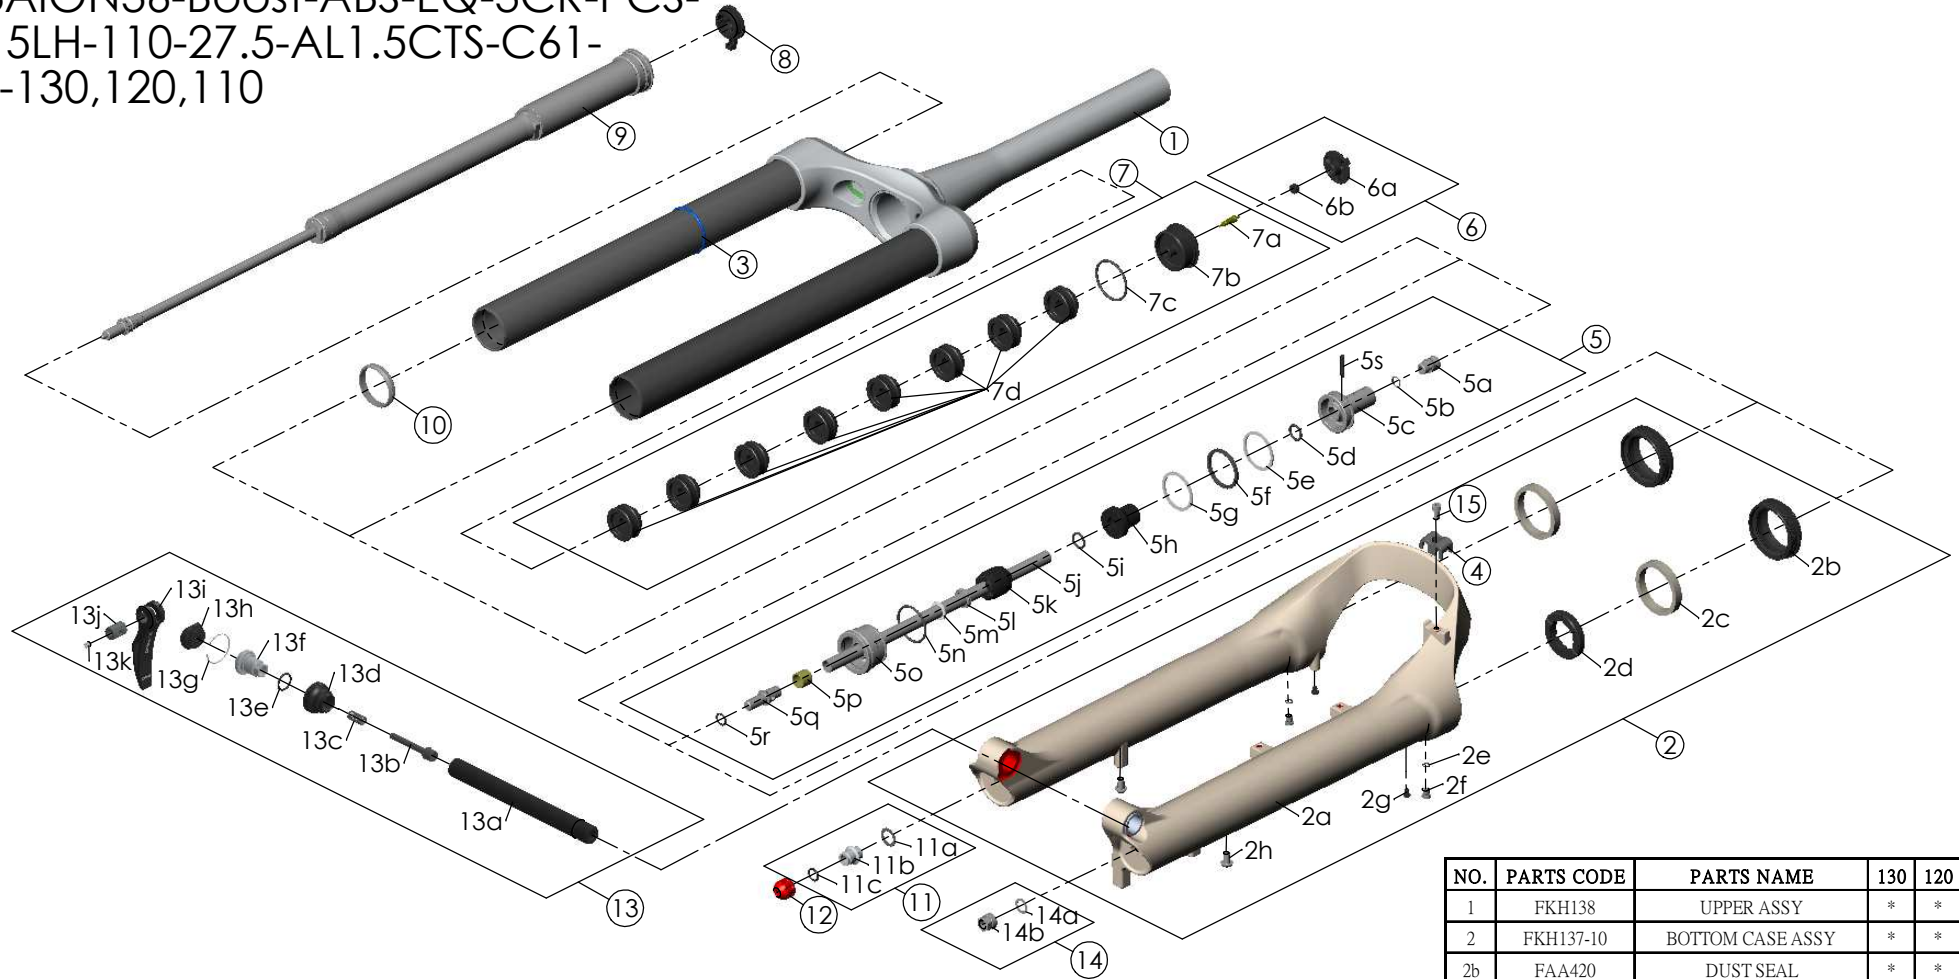

SF23AION36-Boost-ABS-EQ-3CR-PCS-
DS-15LH-110-27.5-AL1.5CTS-C61-
O44-130,120,110

NO.	PARTS CODE	PARTS NAME	130	120	110	QT
11	FKE436	FIXING NUT SET	*	*	*	1
12	FEG201	REBOUND KNOB	*	*	*	1
13	FKA116-02	15LH-110 AXLE SET	*	*	*	1
14	FKA063-03	FIXING NUT SET	*	*	*	1
15	FSB513	GUIDE FIXING BOLT	*	*	*	1

NO.	PARTS CODE	PARTS NAME	130	120	110	QT
6	FKE595	VALVE CAP ASSY	*	*	*	1
7	FKE594-32	AIR CAP ASSY	*			1
	FKE594-42			*		1
	FKE594-52				*	1
7d	FEG270	VOLUME REDUCER	*			8
	FEG270			*		9
	FEG270				*	10
8	FKE590-00	3CR KNOB ASSY	*	*	*	1
9	FUN210-25	3CR-PCS UNIT	*	*	*	1
10	FEG347	FORK NOSE	*	*	*	1

NO.	PARTS CODE	PARTS NAME	130	120	110	QT
1	FKH138	UPPER ASSY	*	*	*	1
2	FKH137-10	BOTTOM CASE ASSY	*	*	*	1
2b	FAA420	DUST SEAL	*	*	*	2
2c	FAA421-10	OIL WIPER	*	*	*	2
2d	FEP233-20	BOTTOM BUMPER	*	*	*	1
2e	FAA270	O RING	*	*	*	2
2f	FSB188	SEAL SCREW	*	*	*	2
2g	FAA200-10	MOUNT CAP	*	*	*	2
2h	FSB203	FIXING BOLT	*	*	*	2
3	FEG397-40	O RING	*	*	*	1
4	FEG519	CABLE CLIP	*	*	*	1
5	FKE587-02	SUPPORT TUBE ASSY-130	*			1
	FKE587-12	SUPPORT TUBE ASSY-120		*		1
	FKE587-22	SUPPORT TUBE ASSY-110			*	1