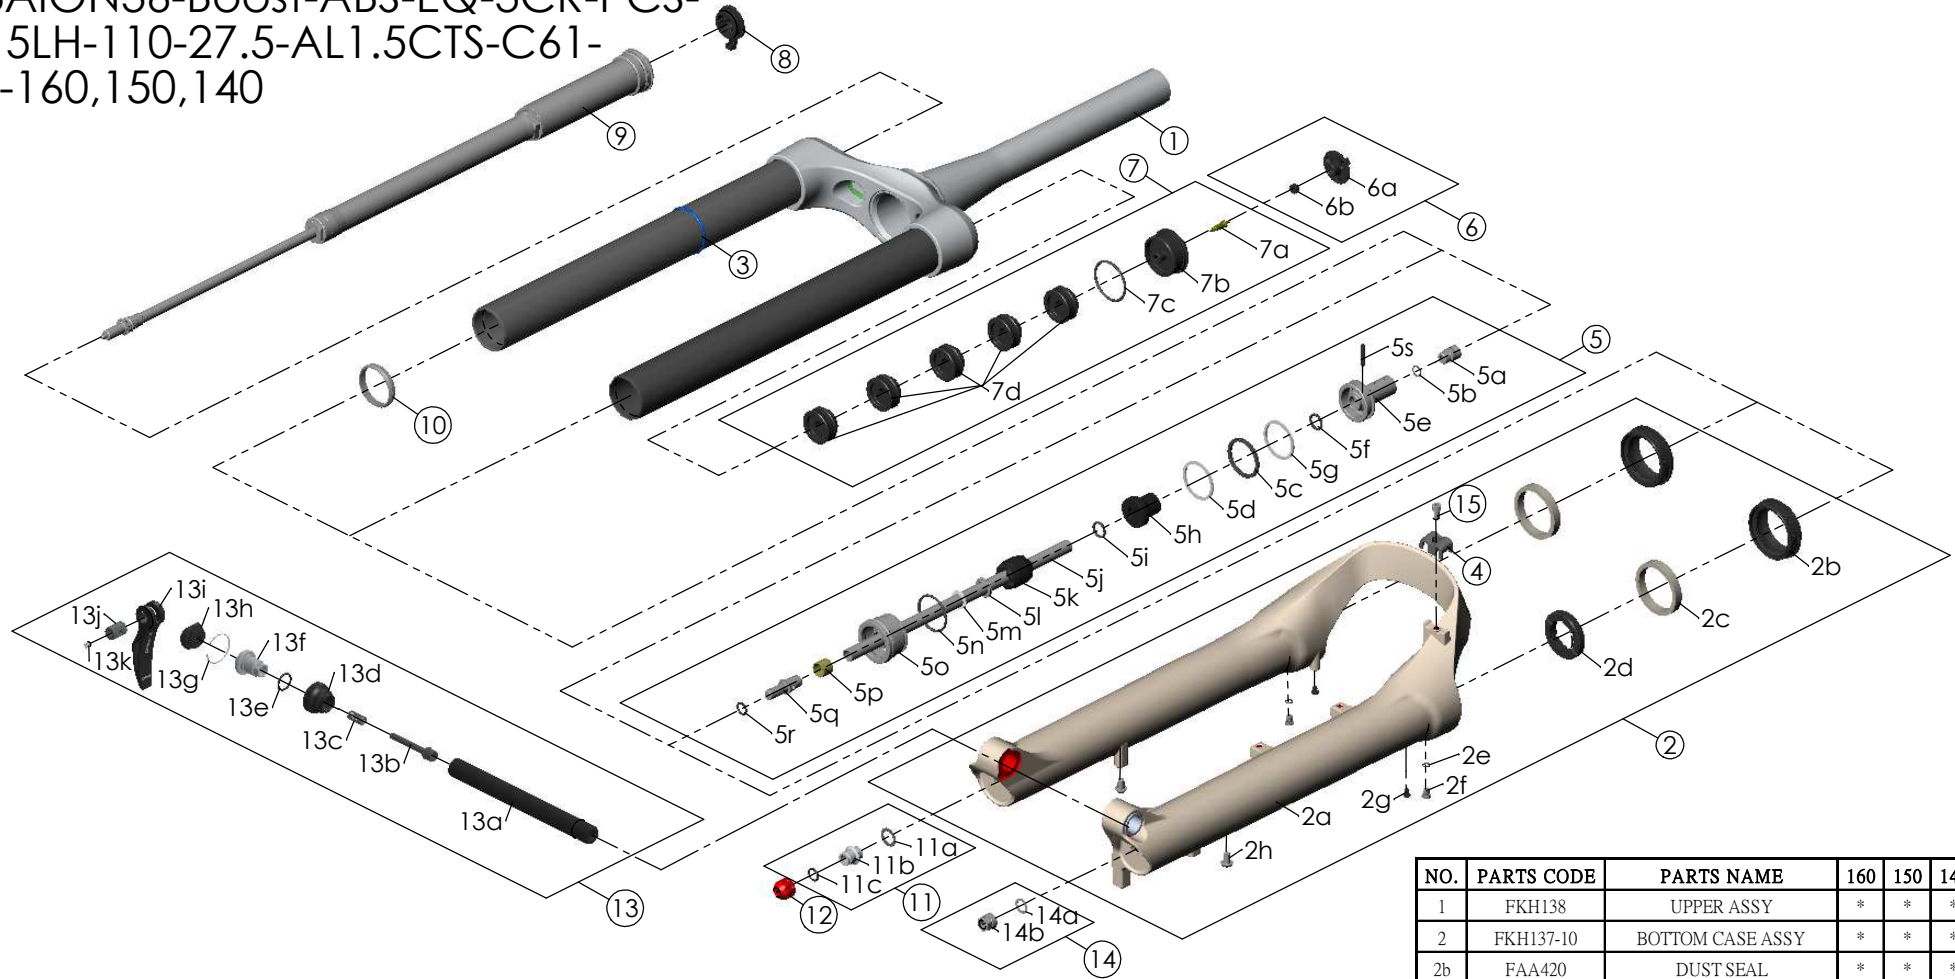

SF23AION36-Boost-ABS-EQ-3CR-PCS-
DS-15LH-110-27.5-AL1.5CTS-C61-
O44-160,150,140

NO.	PARTS CODE	PARTS NAME	160	150	140	QT
11	FKE436	FIXING NUT SET	*	*	*	1
12	FEG201	REBOUND KNOB	*	*	*	1
13	FKA116-02	15LH-110 AXLE SET	*	*	*	1
14	FKA063-03	FIXING NUT SET	*	*	*	1
15	FSB513	GUIDE FIXING BOLT	*	*	*	1

NO.	PARTS CODE	PARTS NAME	160	150	140	QT
6	FKE595	VALVE CAP ASSY	*	*	*	1
7	FKE594-02	AIR CAP ASSY	*			1
	FKE594-12			*		1
	FKE594-22				*	1
7d	FEG270	VOLUME REDUCER	*			5
	FEG270			*		6
	FEG270				*	7
8	FKE590-00	3CR KNOB ASSY	*	*	*	1
9	FUN210-25	3CR-PCS UNIT	*	*	*	1
10	FEG347	FORK NOSE	*	*	*	1

NO.	PARTS CODE	PARTS NAME	160	150	140	QT
1	FKH138	UPPER ASSY	*	*	*	1
2	FKH137-10	BOTTOM CASE ASSY	*	*	*	1
2b	FAA420	DUST SEAL	*	*	*	2
2c	FAA421-10	OIL WIPER	*	*	*	2
2d	FEP233-20	BOTTOM BUMPER	*	*	*	1
2e	FAA270	O RING	*	*	*	2
2f	FSB188	SEAL SCREW	*	*	*	2
2g	FAA200-10	MOUNT CAP	*	*	*	2
2h	FSB203	FIXING BOLT	*	*	*	2
3	FEG397-40	O RING	*	*	*	1
4	FEG519	CABLE CLIP	*	*	*	1
5	FKE587-01	SUPPORT TUBE ASSY-160	*			1
	FKE587-11	SUPPORT TUBE ASSY-150		*		1
	FKE587-21	SUPPORT TUBE ASSY-140			*	1