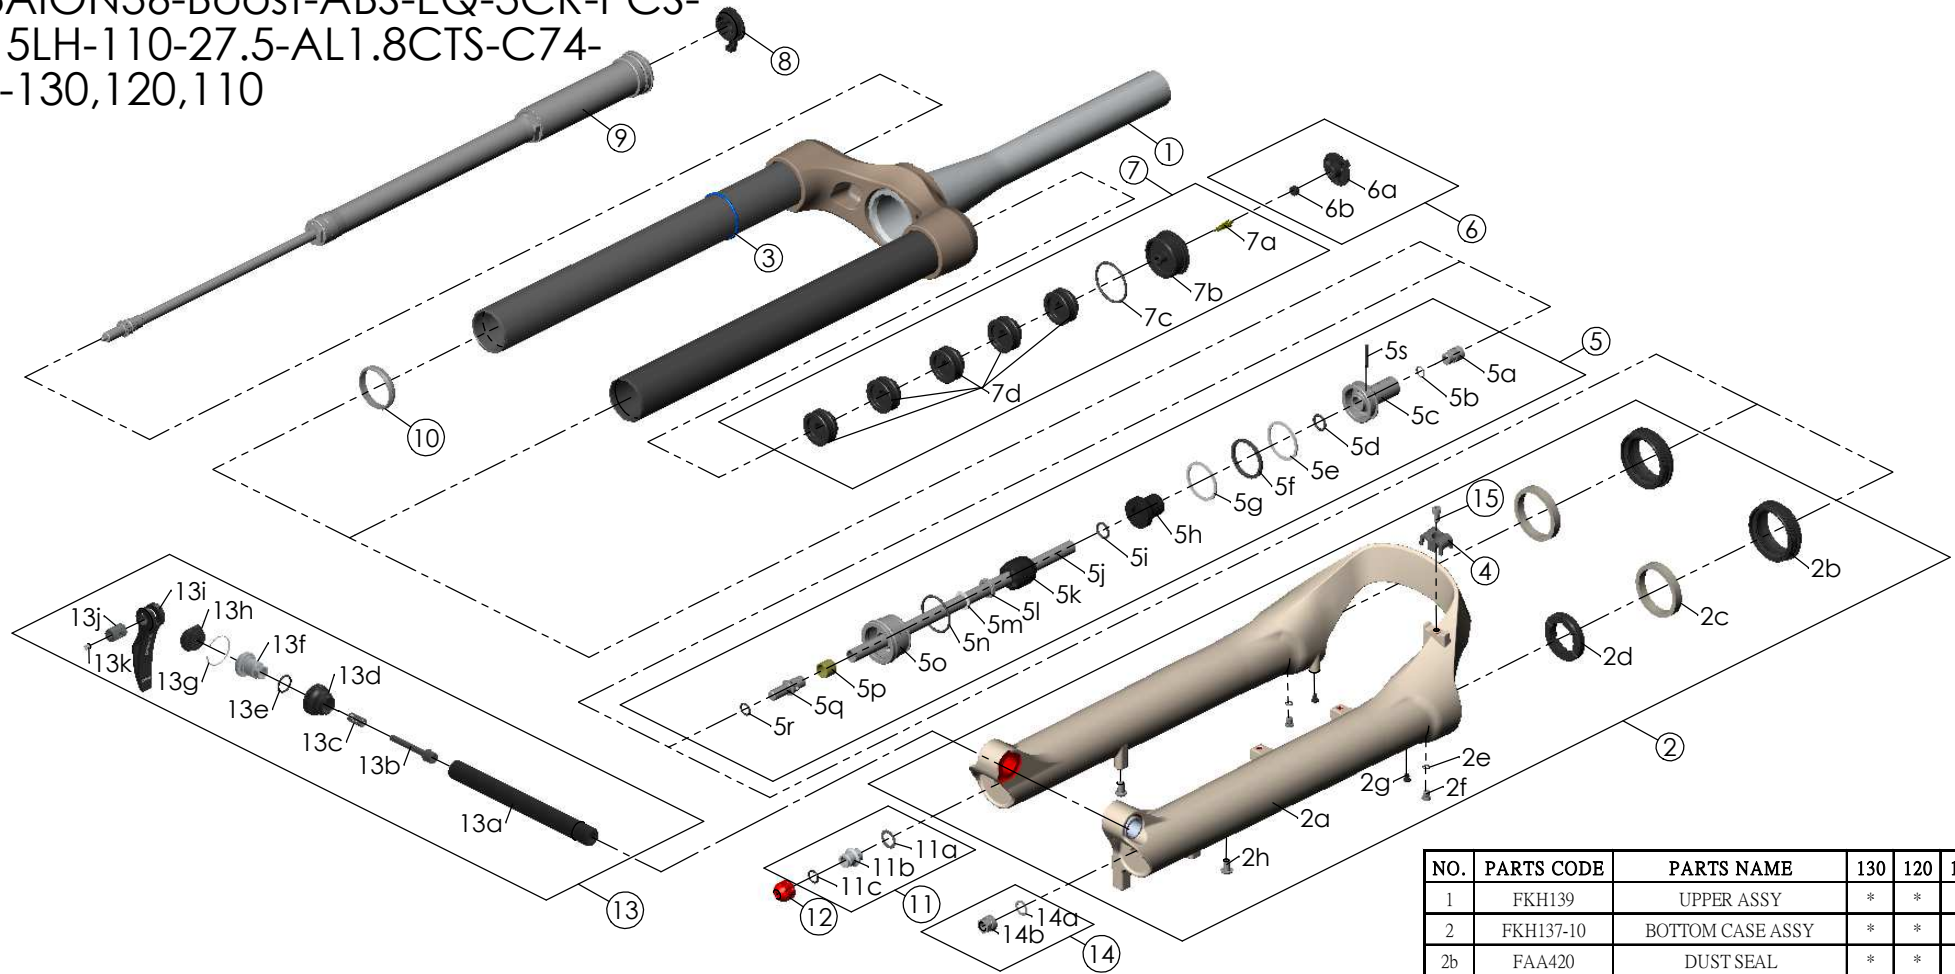

SF23AION36-Boost-ABS-EQ-3CR-PCS-
DS-15LH-110-27.5-AL1.8CTS-C74-
O44-130,120,110

NO.	PARTS CODE	PARTS NAME	130	120	110	QT
11	FKE436	FIXING NUT SET	*	*	*	1
12	FEG201	REBOUND KNOB	*	*	*	1
13	FKA116-02	15LH-110 AXLE SET	*	*	*	1
14	FKA063-03	FIXING NUT SET	*	*	*	1
15	FSB513	GUIDE FIXING BOLT	*	*	*	1

NO.	PARTS CODE	PARTS NAME	130	120	110	QT
6	FKE595	VALVE CAP ASSY	*	*	*	1
	FKE594-32	AIR CAP ASSY	*			1
	FKE594-42			*		1
FKE594-52				*	1	
7d	FEG270	VOLUME REDUCER	*			8
	FEG270			*		9
	FEG270				*	10
8	FKE590-00	3CR KNOB ASSY	*	*	*	1
9	FUN210-25	3CR-PCS UNIT	*	*	*	1
10	FEG347	FORK NOSE	*	*	*	1

NO.	PARTS CODE	PARTS NAME	130	120	110	QT
1	FKH139	UPPER ASSY	*	*	*	1
2	FKH137-10	BOTTOM CASE ASSY	*	*	*	1
2b	FAA420	DUST SEAL	*	*	*	2
2c	FAA421-10	OIL WIPER	*	*	*	2
2d	FEP233-20	BOTTOM BUMPER	*	*	*	1
2e	FAA270	O RING	*	*	*	2
2f	FSB188	SEAL SCREW	*	*	*	2
2g	FAA200-10	MOUNT CAP	*	*	*	2
2h	FSB203	FIXING BOLT	*	*	*	2
3	FEG397-40	O RING	*	*	*	1
4	FEG519	CABLE CLIP	*	*	*	1
5	FKE587-02	SUPPORT TUBE ASSY-130	*			1
	FKE587-12	SUPPORT TUBE ASSY-120		*		1
	FKE587-22	SUPPORT TUBE ASSY-110			*	1