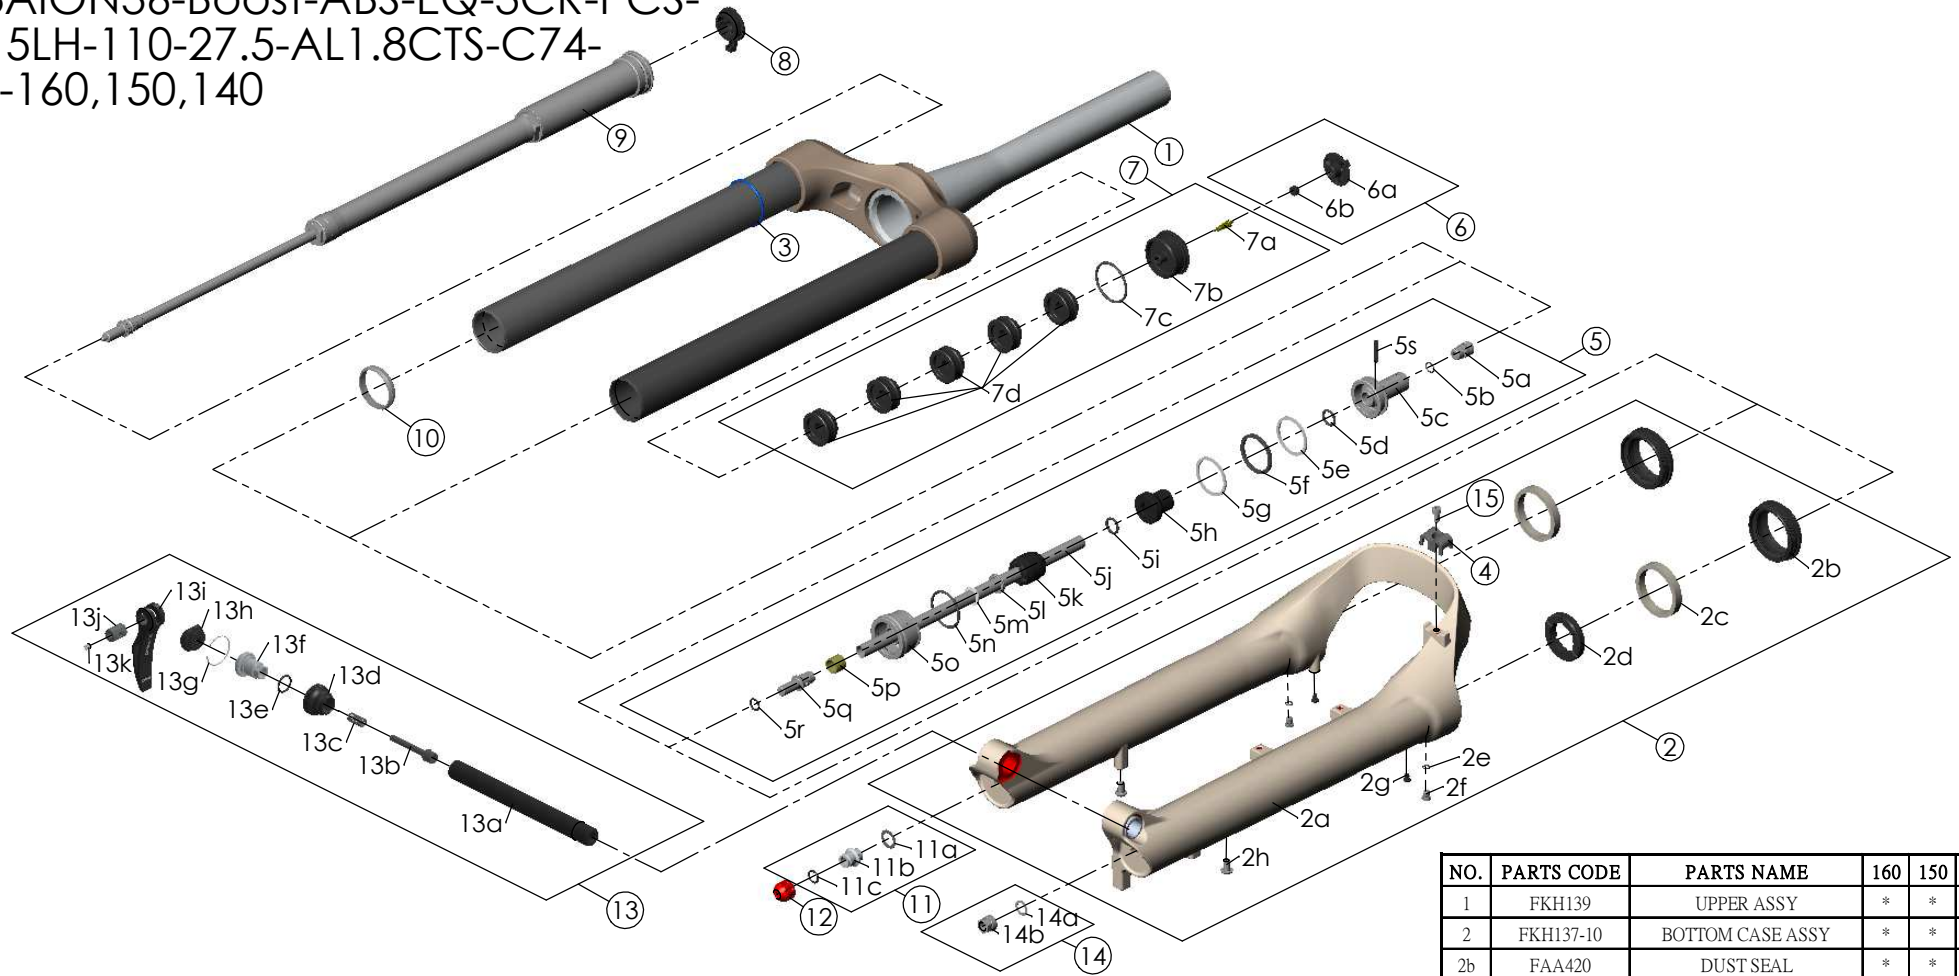

SF23AION36-Boost-ABS-EQ-3CR-PCS-
DS-15LH-110-27.5-AL1.8CTS-C74-
O44-160,150,140

NO.	PARTS CODE	PARTS NAME	160	150	140	QT
11	FKE436	FIXING NUT SET	*	*	*	1
12	FEG201	REBOUND KNOB	*	*	*	1
13	FKA116-02	15LH-110 AXLE SET	*	*	*	1
14	FKA063-03	FIXING NUT SET	*	*	*	1
15	FSB513	GUIDE FIXING BOLT	*	*	*	1

NO.	PARTS CODE	PARTS NAME	160	150	140	QT
6	FKE595	VALVE CAP ASSY	*	*	*	1
	FKE594-02	AIR CAP ASSY	*			1
	FKE594-12			*		1
7d	FKE594-22			*		1
	FEG270	VOLUME REDUCER	*			5
	FEG270			*		6
	FEG270			*		7
8	FKE590-00	3CR KNOB ASSY	*	*	*	1
9	FUN210-25	3CR-PCS UNIT	*	*	*	1
10	FEG347	FORK NOSE	*	*	*	1

NO.	PARTS CODE	PARTS NAME	160	150	140	QT
1	FKH139	UPPER ASSY	*	*	*	1
2	FKH137-10	BOTTOM CASE ASSY	*	*	*	1
2b	FAA420	DUST SEAL	*	*	*	2
2c	FAA421-10	OIL WIPER	*	*	*	2
2d	FEP233-20	BOTTOM BUMPER	*	*	*	1
2e	FAA270	O RING	*	*	*	2
2f	FSB188	SEAL SCREW	*	*	*	2
2g	FAA200-10	MOUNT CAP	*	*	*	2
2h	FSB203	FIXING BOLT	*	*	*	2
3	FEG397-40	O RING	*	*	*	1
4	FEG519	CABLE CLIP	*	*	*	1
5	FKE587-01	SUPPORT TUBE ASSY-160	*			1
	FKE587-11	SUPPORT TUBE ASSY-150		*		1
	FKE587-21	SUPPORT TUBE ASSY-140			*	1