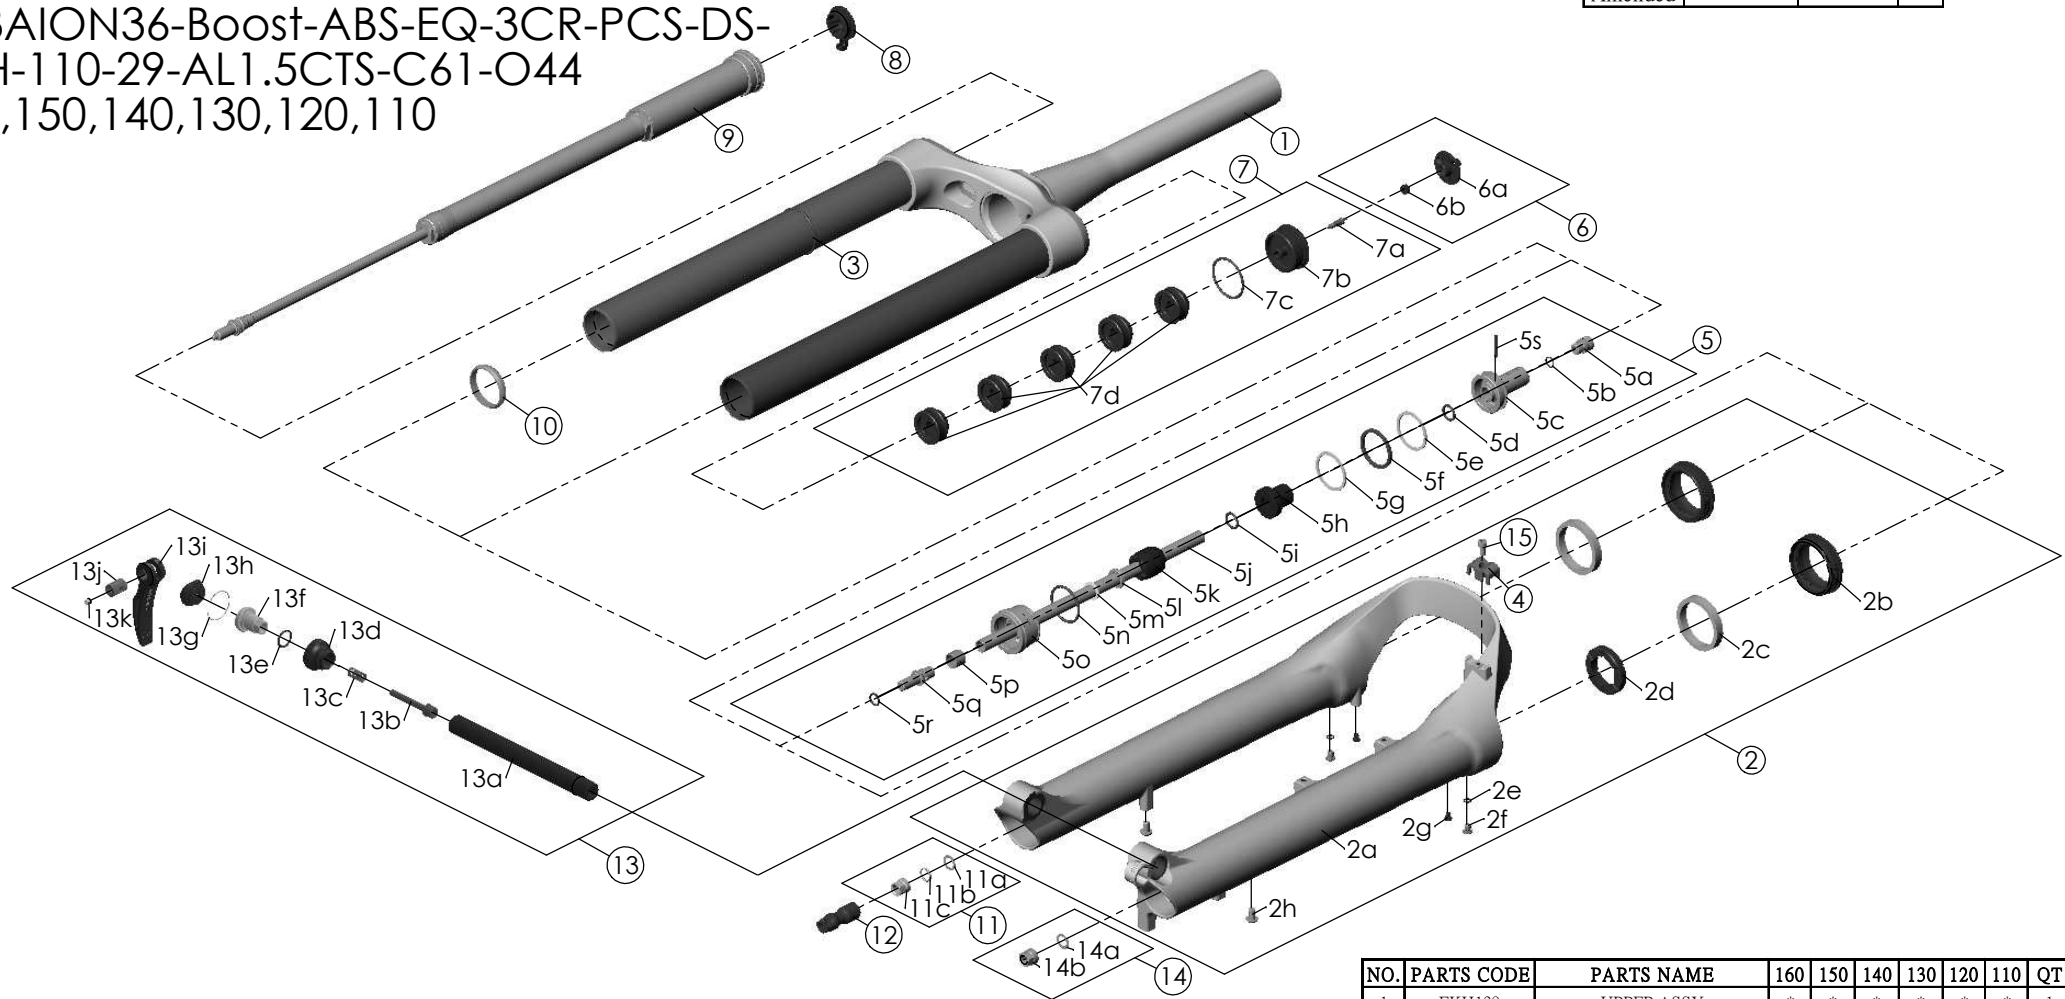

SF23AION36-Boost-ABS-EQ-3CR-PCS-DS-
15LH-110-29-AL1.5CTS-C61-O44
-160,150,140,130,120,110

NO.	PARTS CODE	PARTS NAME	160	150	140	130	120	110	QT
7d	FEG270	VOLUME REDUCER		*					6
					*				7
						*			8
							*		9
								*	10
8	FKE590-00	3CR KNOB ASSY	*	*	*	*	*	1	
9	FUN210-25	3CR-PCS UNIT	*	*	*	*	*	1	
10	FEG347	FORK NOSE	*	*	*	*	*	1	
11	FKE436-04	FIXING NUT SET	*	*	*	*	*	1	
12	FEG494-10	REBOUND KNOB	*	*	*	*	*	1	
13	FKA116-02	15LH-110 AXLE SET	*	*	*	*	*	1	
14	FKA063-03	FIXING NUT SET	*	*	*	*	*	1	
15	FSB513	GUIDE FIXING BOLT	*	*	*	*	*	1	

NO.	PARTS CODE	PARTS NAME	160	150	140	130	120	110	QT	
5	FKE587-02	SUPPORT TUBE ASSY-130				*			1	
	FKE587-12	SUPPORT TUBE ASSY-120					*		1	
	FKE587-22	SUPPORT TUBE ASSY-110						*	1	
	6	FKE595	VALVE CAP ASSY	*	*	*	*	*	*	1
		FKE594-02	AIR CAP ASSY	*						1
FKE594-12				*					1	
FKE594-22					*				1	
FKE594-32					*			1		
	FKE594-42					*		1		
	FKE594-52						*	1		
7d	FEG270	VOLUME REDUCER	*					5		

NO.	PARTS CODE	PARTS NAME	160	150	140	130	120	110	QT
1	FKH138	UPPER ASSY	*	*	*	*	*	*	1
2	FKH136-10	BOTTOM CASE ASSY	*	*	*	*	*	*	1
2b	FAA420	DUST SEAL	*	*	*	*	*	*	2
2c	FAA421-10	OIL WIPER	*	*	*	*	*	*	2
2d	FEP233-20	BOTTOM BUMPER	*	*	*	*	*	*	1
2e	FAA270	O RING	*	*	*	*	*	*	2
2f	FSB188	SEAL SCREW	*	*	*	*	*	*	2
2g	FAA200-10	MOUNT CAP	*	*	*	*	*	*	2
2h	FSB203	FIXING BOLT	*	*	*	*	*	*	2
3	FEG397-40	O RING	*	*	*	*	*	*	1
4	FEG034	CABLE CLIP	*	*	*	*	*	*	1
	FKE587-01	SUPPORT TUBE ASSY-160	*						1
	FKE587-11	SUPPORT TUBE ASSY-150		*					1
	FKE587-21	SUPPORT TUBE ASSY-140			*			1	