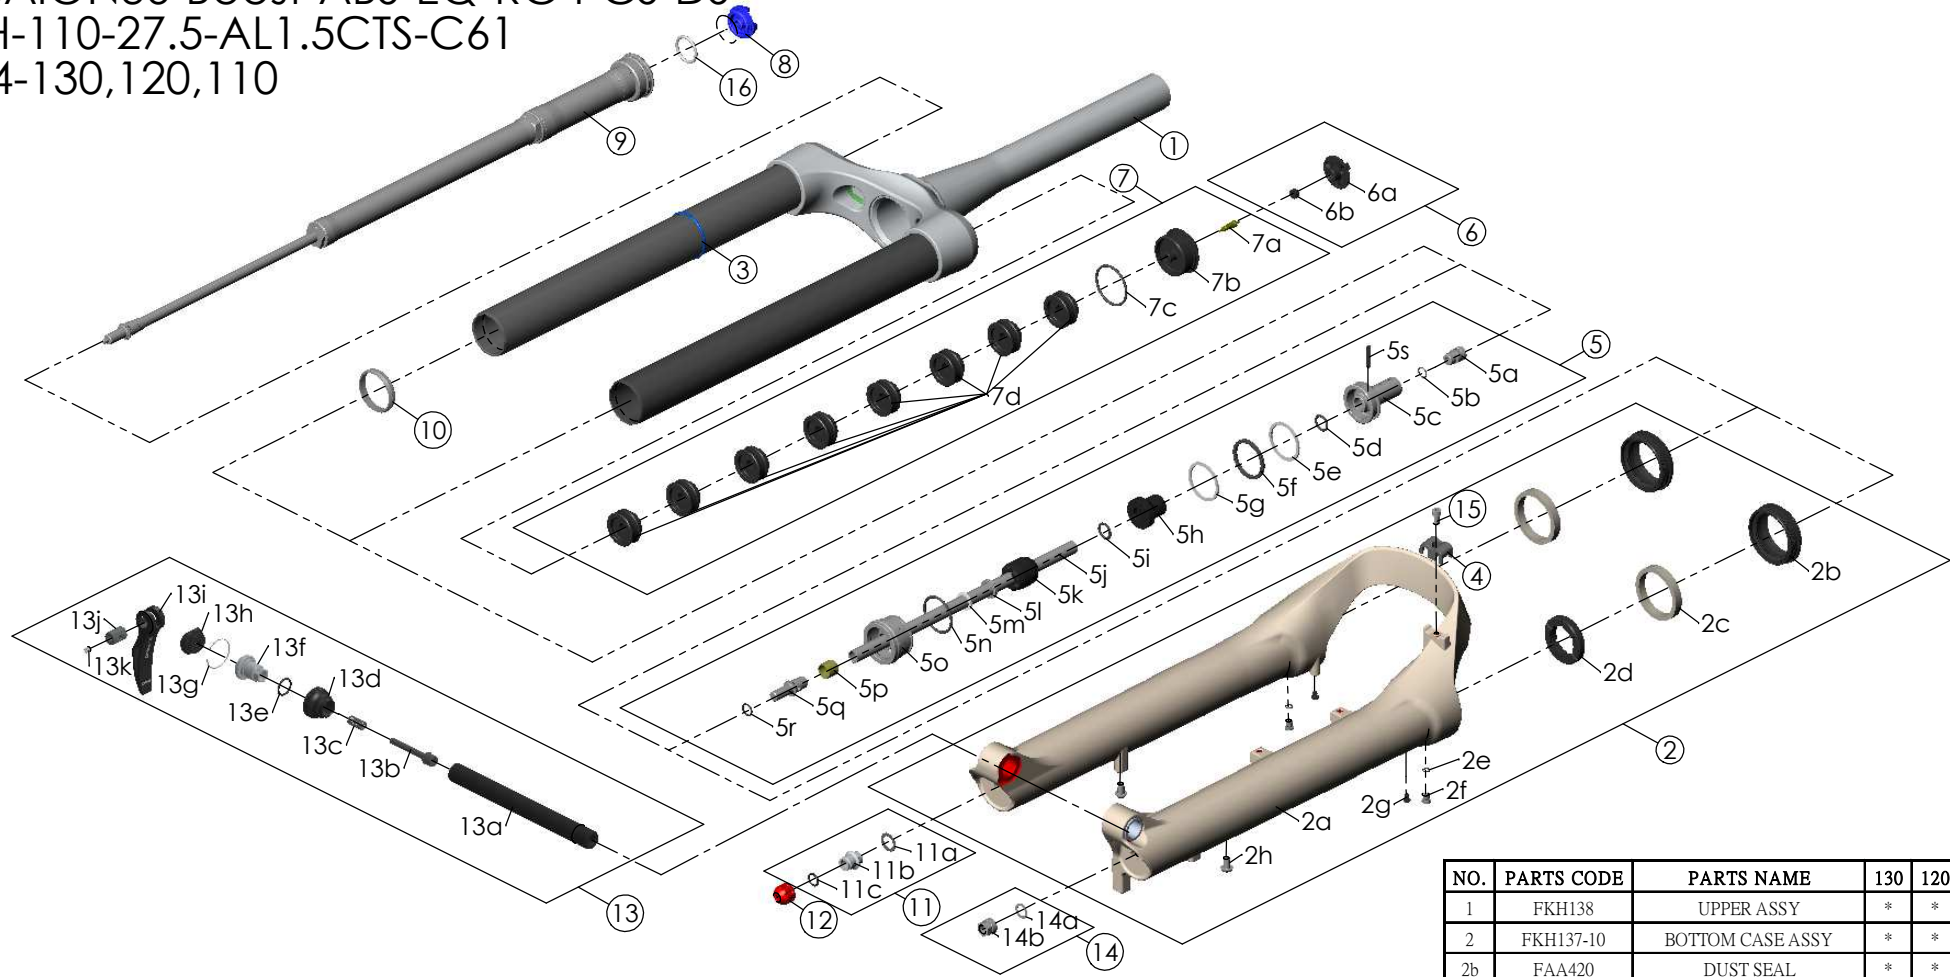

SF23AION36-Boost-ABS-EQ-RC-PCS-DS-  
15LH-110-27.5-AL1.5CTS-C61  
-O44-130,120,110

Date	2022.08.05	Version	0
Amended			

NO.	PARTS CODE	PARTS NAME	130	120	110	QT
11	FKE436	FIXING NUT SET	*	*	*	1
12	FEG201	REBOUND KNOB	*	*	*	1
13	FKA116-02	15LH-110 AXLE SET	*	*	*	1
14	FKA063-03	FIXING NUT SET	*	*	*	1
15	FSB513	GUIDE FIXING BOLT	*	*	*	1
16	FAA136	O RING	*	*	*	1

NO.	PARTS CODE	PARTS NAME	130	120	110	QT
6	FKE595	VALVE CAP ASSY	*	*	*	1
	FKE594-32	AIR CAP ASSY	*	*	*	1
	FKE594-42		*	*	*	1
7d	FEG270	VOLUME REDUCER	*	*	*	8
	FEG270		*	*	*	9
	FEG270		*	*	*	10
8	FEE862	ADJUST KNOB	*	*	*	1
9	FUN160-75	RC-PCS UNIT	*	*	*	1
10	FEG347	FORK NOSE	*	*	*	1

NO.	PARTS CODE	PARTS NAME	130	120	110	QT
1	FKH138	UPPER ASSY	*	*	*	1
2	FKH137-10	BOTTOM CASE ASSY	*	*	*	1
2b	FAA420	DUST SEAL	*	*	*	2
2c	FAA421-10	OIL WIPER	*	*	*	2
2d	FEP233-20	BOTTOM BUMPER	*	*	*	1
2e	FAA270	O RING	*	*	*	2
2f	FSB188	SEAL SCREW	*	*	*	2
2g	FAA200-10	MOUNT CAP	*	*	*	2
2h	FSB203	FIXING BOLT	*	*	*	2
3	FEG397-40	O RING	*	*	*	1
4	FEG519	CABLE CLIP	*	*	*	1
	FKE587-02	SUPPORT TUBE ASSY-130	*	*	*	1
	FKE587-12	SUPPORT TUBE ASSY-120	*	*	*	1
5	FKE587-22	SUPPORT TUBE ASSY-110	*	*	*	1