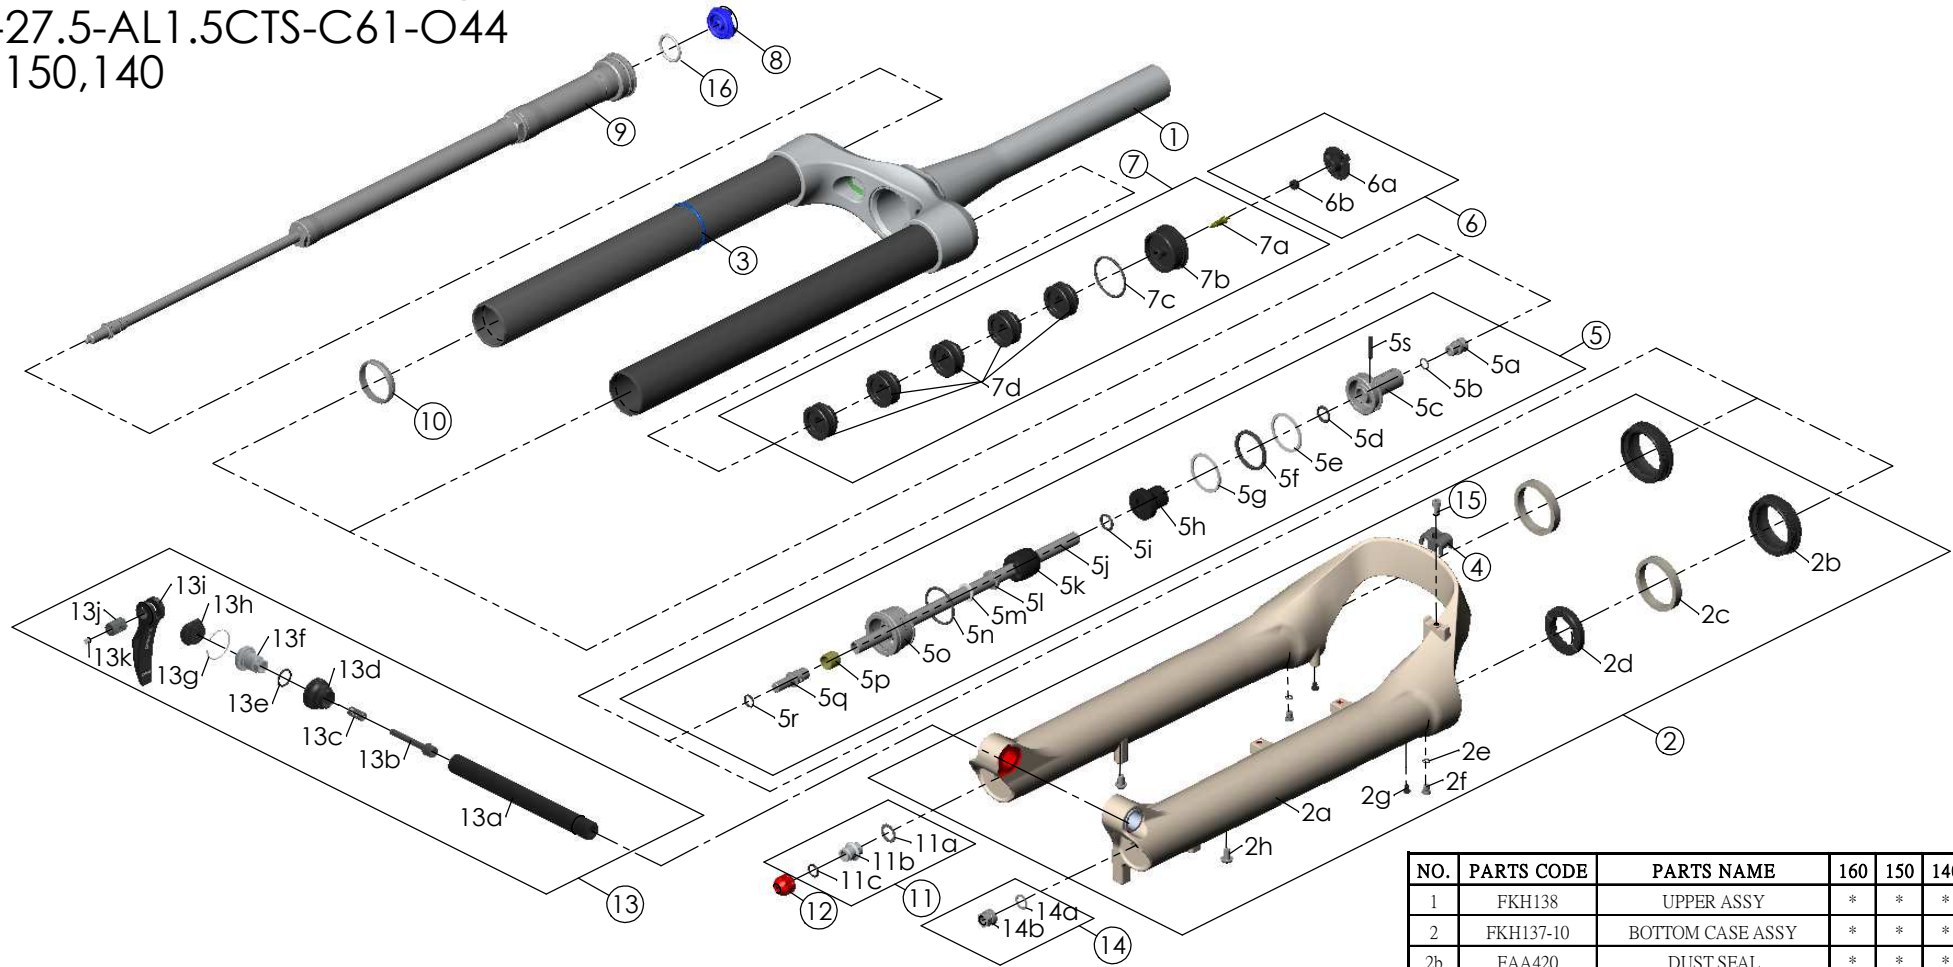

SF23AION36-Boost-ABS-EQ-RC-PCS-DS-15LH
 -110-27.5-AL1.5CTS-C61-O44
 -160,150,140

NO.	PARTS CODE	PARTS NAME	160	150	140	QT
11	FKE436	FIXING NUT SET	*	*	*	1
12	FEG201	REBOUND KNOB	*	*	*	1
13	FKA116-02	15LH-110 AXLE SET	*	*	*	1
14	FKA063-03	FIXING NUT SET	*	*	*	1
15	FSB513	GUIDE FIXING BOLT	*	*	*	1
16	FAA136	O RING	*	*	*	1

NO.	PARTS CODE	PARTS NAME	160	150	140	QT
6	FKE595	VALVE CAP ASSY	*	*	*	1
7	FKE594-02	AIR CAP ASSY	*	*	*	1
	FKE594-12		*	*	1	
	FKE594-22		*	*	1	
7d	FEG270	VOLUME REDUCER	*	*	*	5
	FEG270		*	*	6	
	FEG270		*	*	7	
8	FEE862	ADJUST KNOB	*	*	*	1
9	FUN160-75	RC-PCS UNIT	*	*	*	1
10	FEG347	FORK NOSE	*	*	*	1

NO.	PARTS CODE	PARTS NAME	160	150	140	QT
1	FKH138	UPPER ASSY	*	*	*	1
2	FKH137-10	BOTTOM CASE ASSY	*	*	*	1
2b	FAA420	DUST SEAL	*	*	*	2
2c	FAA421-10	OIL WIPER	*	*	*	2
2d	FEP233-20	BOTTOM BUMPER	*	*	*	1
2e	FAA270	O RING	*	*	*	2
2f	FSB188	SEAL SCREW	*	*	*	2
2g	FAA200-10	MOUNT CAP	*	*	*	2
2h	FSB203	FIXING BOLT	*	*	*	2
3	FEG397-40	O RING	*	*	*	1
4	FEG519	CABLE CLIP	*	*	*	1
5	FKE587-01	SUPPORT TUBE ASSY-160	*	*	*	1
	FKE587-11	SUPPORT TUBE ASSY-150	*	*	*	1
	FKE587-21	SUPPORT TUBE ASSY-140	*	*	*	1