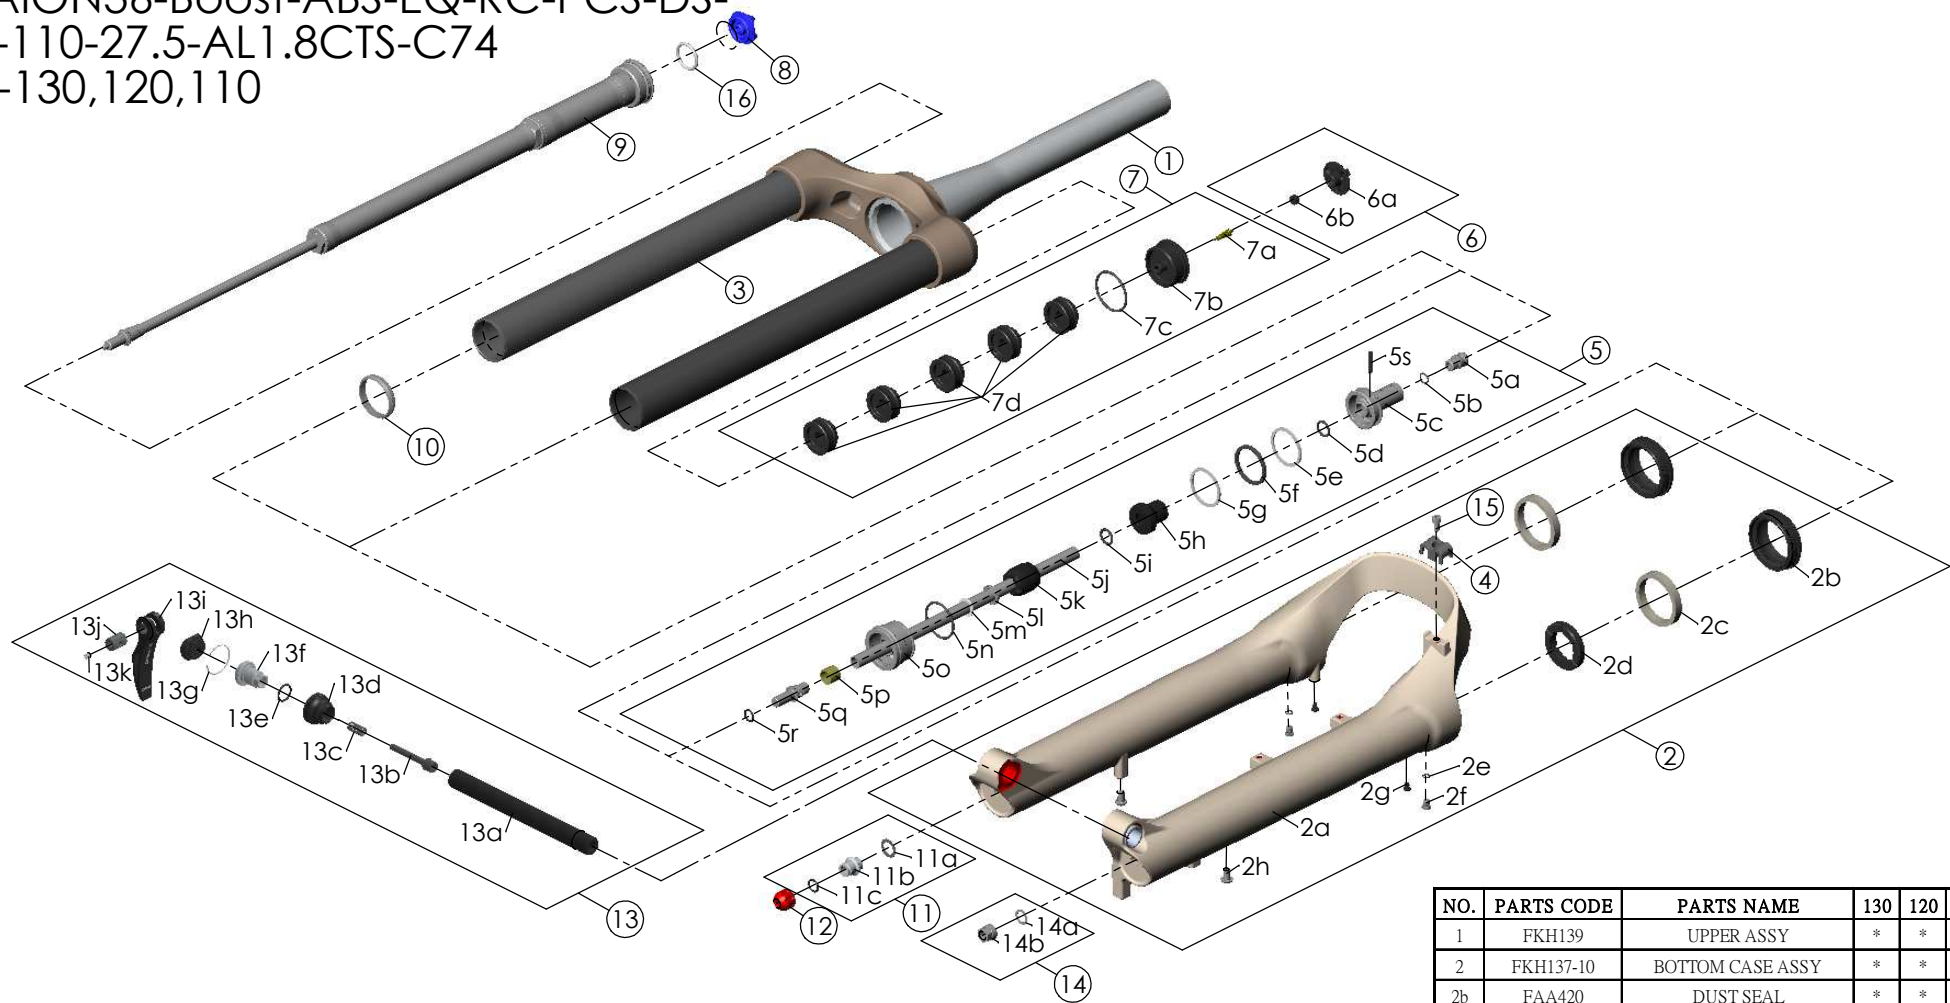

SF23AION36-Boost-ABS-EQ-RC-PCS-DS-
15LH-110-27.5-AL1.8CTS-C74
-O44-130,120,110

NO.	PARTS CODE	PARTS NAME	130	120	110	QT
11	FKE436	FIXING NUT SET	*	*	*	1
12	FEG201	REBOUND KNOB	*	*	*	1
13	FKA116-02	15LH-110 AXLE SET	*	*	*	1
14	FKA063-03	FIXING NUT SET	*	*	*	1
15	FSB513	GUIDE FIXING BOLT	*	*	*	1
16	FAA136	O RING	*	*	*	1

NO.	PARTS CODE	PARTS NAME	130	120	110	QT
6	FKE595	VALVE CAP ASSY	*	*	*	1
7	FKE594-32	AIR CAP ASSY	*			1
	FKE594-42			*		1
	FKE594-52				*	1
	FEG270					8
7d	FEG270	VOLUME REDUCER		*		9
	FEG270				*	10
	FEG270					
8	FEE862	ADJUST KNOB	*	*	*	1
9	FUN160-75	RC-PCS UNIT	*	*	*	1
10	FEG347	FORK NOSE	*	*	*	1

NO.	PARTS CODE	PARTS NAME	130	120	110	QT
1	FKH139	UPPER ASSY	*	*	*	1
2	FKH137-10	BOTTOM CASE ASSY	*	*	*	1
2b	FAA420	DUST SEAL	*	*	*	2
2c	FAA421-10	OIL WIPER	*	*	*	2
2d	FEP233-20	BOTTOM BUMPER	*	*	*	1
2e	FAA270	O RING	*	*	*	2
2f	FSB188	SEAL SCREW	*	*	*	2
2g	FAA200-10	MOUNT CAP	*	*	*	2
2h	FSB203	FIXING BOLT	*	*	*	2
3	FEG397-40	O RING	*	*	*	1
4	FEG519	CABLE CLIP	*	*	*	1
5	FKE587-02	SUPPORT TUBE ASSY-130	*			1
	FKE587-12	SUPPORT TUBE ASSY-120		*		1
	FKE587-22	SUPPORT TUBE ASSY-110			*	1