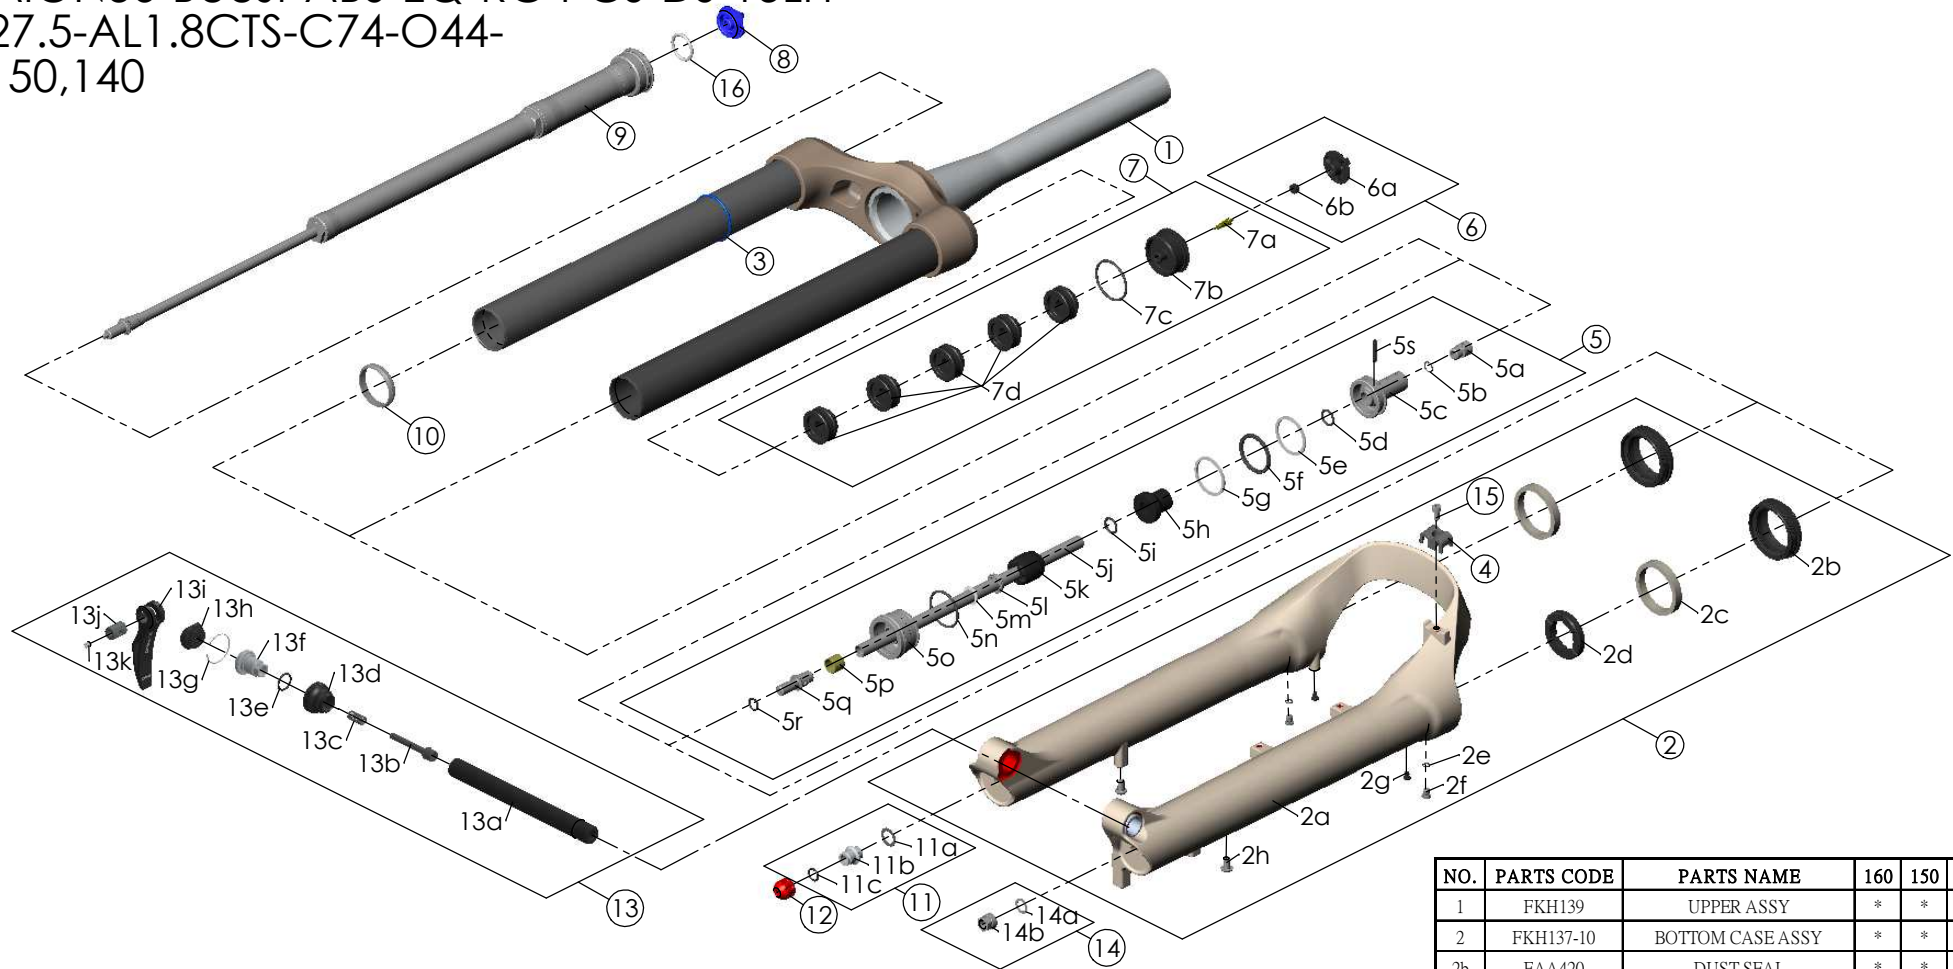

SF23AION36-Boost-ABS-EQ-RC-PCS-DS-15LH-
110-27.5-AL1.8CTS-C74-O44-
160,150,140

NO.	PARTS CODE	PARTS NAME	160	150	140	QT
11	FKE436	FIXING NUT SET	*	*	*	1
12	FEF201	REBOUND KNOB	*	*	*	1
13	FKA116-02	15LH-110 AXLE SET	*	*	*	1
14	FKA063-03	FIXING NUT SET	*	*	*	1
15	FSB513	GUIDE FIXING BOLT	*	*	*	1
16	FAA136	O RING	*	*	*	1

NO.	PARTS CODE	PARTS NAME	160	150	140	QT
6	FKE595	VALVE CAP ASSY	*	*	*	1
7	FKE594-02	AIR CAP ASSY	*	*	*	1
	FKE594-12		*	*	*	1
	FKE594-22		*	*	*	1
7d	FEF270	VOLUME REDUCER	*	*	*	5
	FEF270		*	*	*	6
8	FEE862	ADJUST KNOB	*	*	*	1
9	FUN160-75	RC-PCS UNIT	*	*	*	1
10	FEF347	FORK NOSE	*	*	*	1

NO.	PARTS CODE	PARTS NAME	160	150	140	QT
1	FKH139	UPPER ASSY	*	*	*	1
2	FKH137-10	BOTTOM CASE ASSY	*	*	*	1
2b	FAA420	DUST SEAL	*	*	*	2
2c	FAA421-10	OIL WIPER	*	*	*	2
2d	FEP233-20	BOTTOM BUMPER	*	*	*	1
2e	FAA270	O RING	*	*	*	2
2f	FSB188	SEAL SCREW	*	*	*	2
2g	FAA200-10	MOUNT CAP	*	*	*	2
2h	FSB203	FIXING BOLT	*	*	*	2
3	FEF397-40	O RING	*	*	*	1
4	FEF519	CABLE CLIP	*	*	*	1
5	FKE587-01	SUPPORT TUBE ASSY-160	*	*	*	1
	FKE587-11	SUPPORT TUBE ASSY-150	*	*	*	1
	FKE587-21	SUPPORT TUBE ASSY-140	*	*	*	1