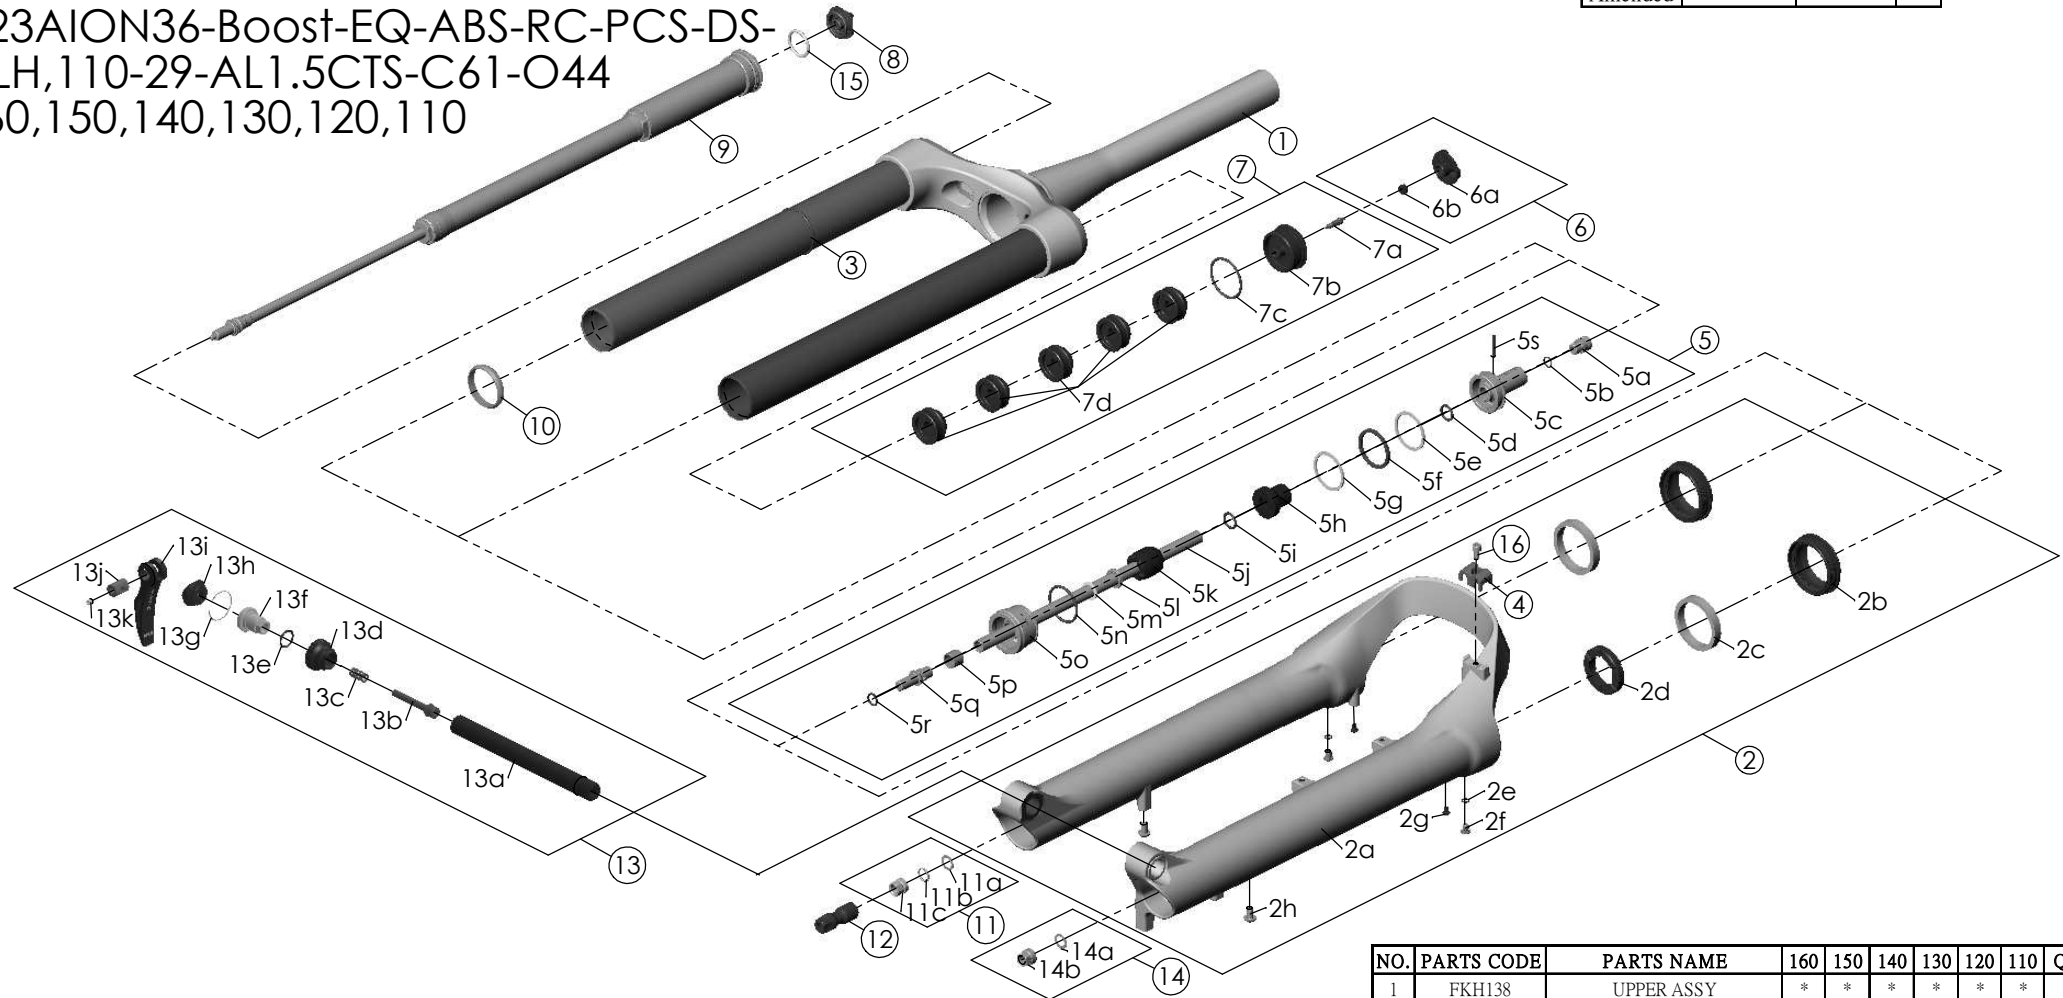

SF23AION36-Boost-EQ-ABS-RC-PCS-DS-15LH,110-29-AL1.5CTS-C61-O44-160,150,140,130,120,110

Date	2022.-08-08	Version	0
Amended			

NO.	PARTS CODE	PARTS NAME	160	150	140	130	120	110	QT	
7d	FEG270	VOLUME REDUCER			*				7	
						*			8	
							*			9
								*		10
8	FEE862	ADJUST KNOB	*	*	*	*	*	*	1	
9	FUN160-75	RC-PCS UNIT	*	*	*	*	*	*	1	
10	FEG347	FORK NOSE	*	*	*	*	*	*	1	
11	FKE436-04	FIXING NUT SET	*	*	*	*	*	*	1	
12	FEG494-10	REBOUND KNOB	*	*	*	*	*	*	1	
13	FAA116-02	15LH-110 AXLE SET	*	*	*	*	*	*	1	
14	FAA063-03	FIXING NUT SET	*	*	*	*	*	*	1	
15	FAA136	O RING	*	*	*	*	*	*	1	
16	FSB153	GUIDE FIXING BOLT	*	*	*	*	*	*	1	

NO.	PARTS CODE	PARTS NAME	160	150	140	130	120	110	QT
5	FKE587-02	SUPPORT TUBE ASSY-130				*			1
	FKE587-12	SUPPORT TUBE ASSY-120					*		1
	FKE587-22	SUPPORT TUBE ASSY-110						*	1
	FKE595	VALVE CAP ASSY	*	*	*	*	*	*	1
7	FKE594-02	AIR CAP ASSY	*						1
	FKE594-12			*				1	
	FKE594-22				*			1	
	FKE594-32					*		1	
	FKE594-42						*	1	
	FKE594-52							*	1
7d	FEG270	VOLUME REDUCER	*					5	
				*				6	

NO.	PARTS CODE	PARTS NAME	160	150	140	130	120	110	QT
1	FKH138	UPPER ASSY	*	*	*	*	*	*	1
2	FKH136-10	BOTTOM CASE ASSY	*	*	*	*	*	*	1
2b	FAA420	DUST SEAL	*	*	*	*	*	*	2
2c	FAA421-10	OIL WIPER	*	*	*	*	*	*	2
2d	FEP233-20	BOTTOM BUMPER	*	*	*	*	*	*	1
2e	FAA270	O RING	*	*	*	*	*	*	2
2f	FSB188	SEAL SCREW	*	*	*	*	*	*	2
2g	FAA200-10	MOUNT CAP	*	*	*	*	*	*	2
2h	FSB203	FIXING BOLT	*	*	*	*	*	*	2
3	FEG397-40	O RING	*	*	*	*	*	*	1
4	FEG519	CABLE GUIDE	*	*	*	*	*	*	1
5	FKE587-01	SUPPORT TUBE ASSY-160	*						1
	FKE587-11	SUPPORT TUBE ASSY-150		*					1
	FKE587-21	SUPPORT TUBE ASSY-140			*				1