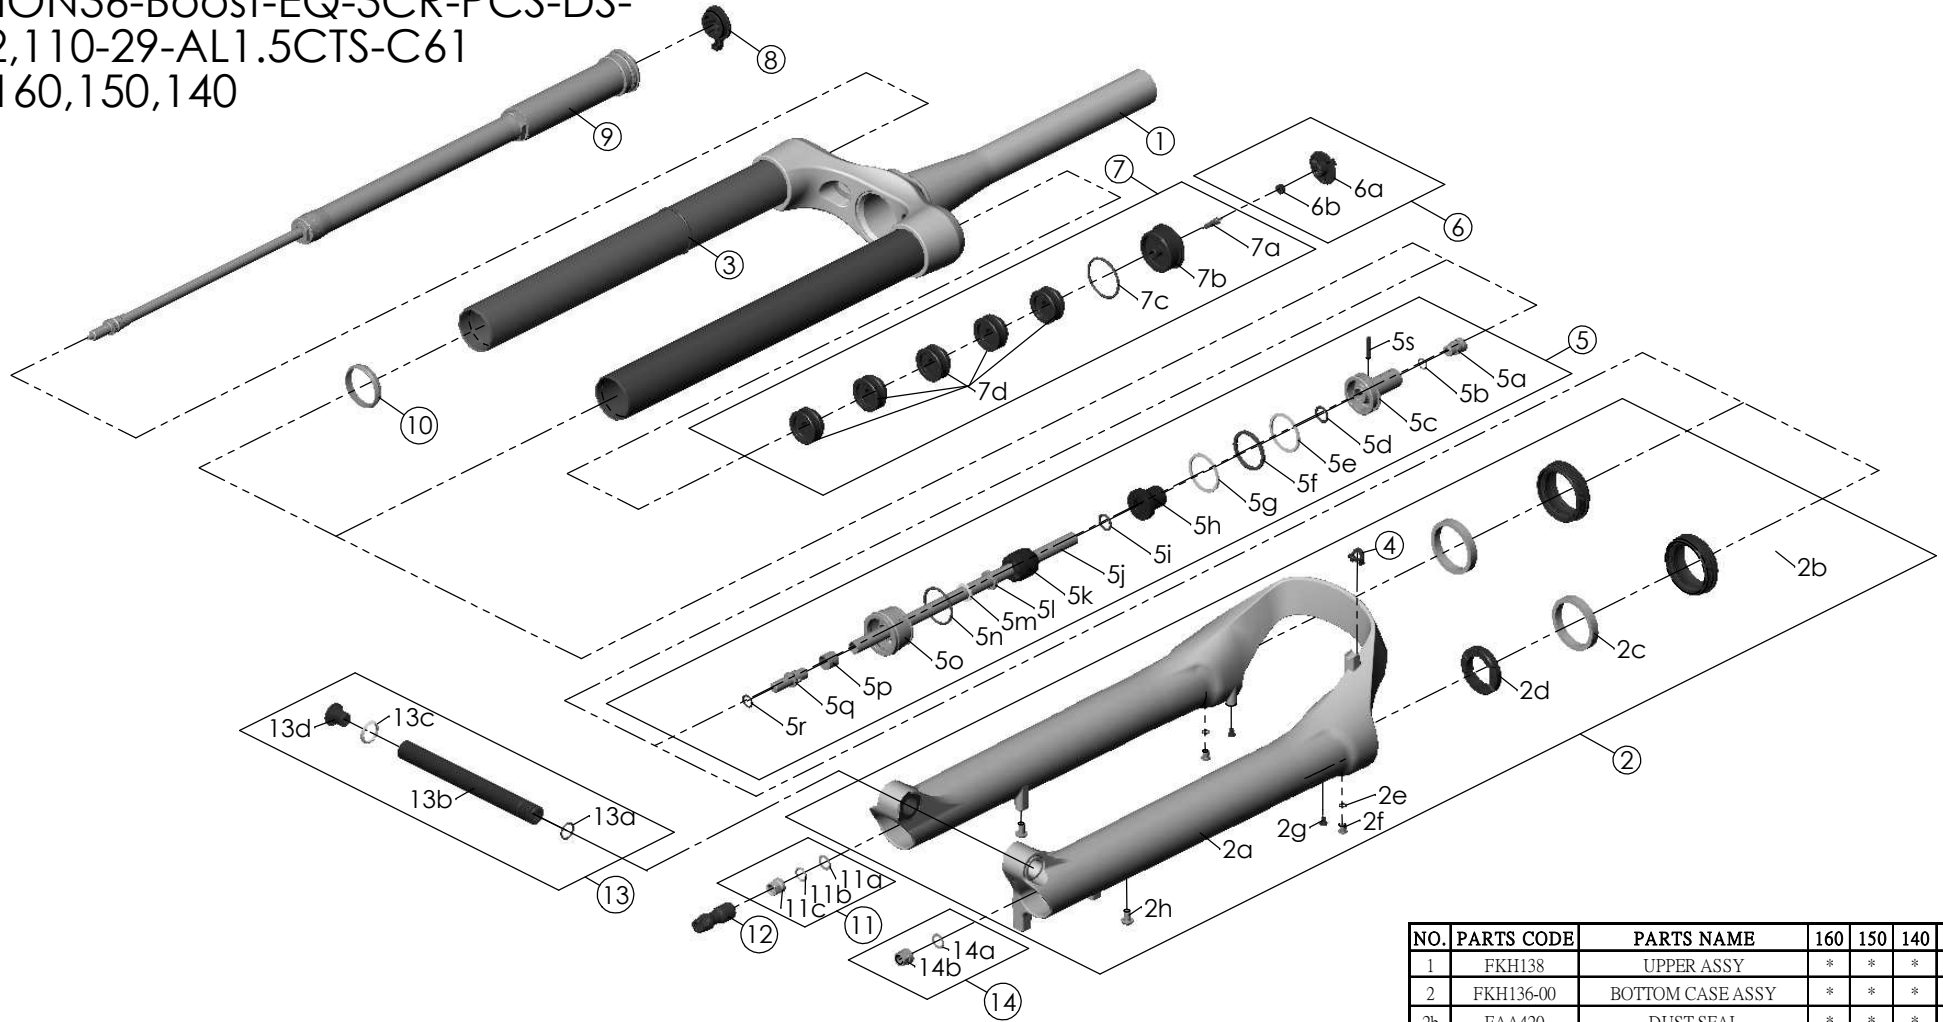

SF23AION36-Boost-EQ-3CR-PCS-DS-
15AH2,110-29-AL1.5CTS-C61
-O44-160,150,140

NO.	PARTS CODE	PARTS NAME	160	150	140	QT
8	FKE590-00	3CR KNOB ASSY	*	*	*	1
9	FUN210-25	3CR-PCS UNIT	*	*	*	1
10	FEF347	FORK NOSE	*	*	*	1
11	FKE436-04	FIXING NUT SET	*	*	*	1
12	FEF494-10	REBOUND KNOB	*	*	*	1
13	FKA117-00	15AH2-110 AXLE SET	*	*	*	1
14	FKA063-03	FIXING NUT SET	*	*	*	1

NO.	PARTS CODE	PARTS NAME	160	150	140	QT
6	FKE595	VALVE CAP ASSY	*	*	*	1
7	FKE594-02	AIR CAP ASSY	*			1
	FKE594-12			*		1
	FKE594-22				*	1
7d	FEF270	VOLUME REDUCER	*			5
				*		6
					*	7

NO.	PARTS CODE	PARTS NAME	160	150	140	QT
1	FKH138	UPPER ASSY	*	*	*	1
2	FKH136-00	BOTTOM CASE ASSY	*	*	*	1
2b	FAA420	DUST SEAL	*	*	*	2
2c	FAA421-10	OIL WIPER	*	*	*	2
2d	FEF233-20	BOTTOM BUMPER	*	*	*	1
2e	FAA270	O RING	*	*	*	2
2f	FSB188	SEAL SCREW	*	*	*	2
2g	FAA200-10	MOUNT CAP	*	*	*	2
2h	FSB203	FIXING BOLT	*	*	*	2
3	FEF397-40	O RING	*	*	*	1
4	FEF034	CABLE CLIP	*	*	*	1
5	FKE587-01	SUPPORT TUBE ASSY-160	*			1
	FKE587-11	SUPPORT TUBE ASSY-150		*		1
	FKE587-21	SUPPORT TUBE ASSY-140			*	1