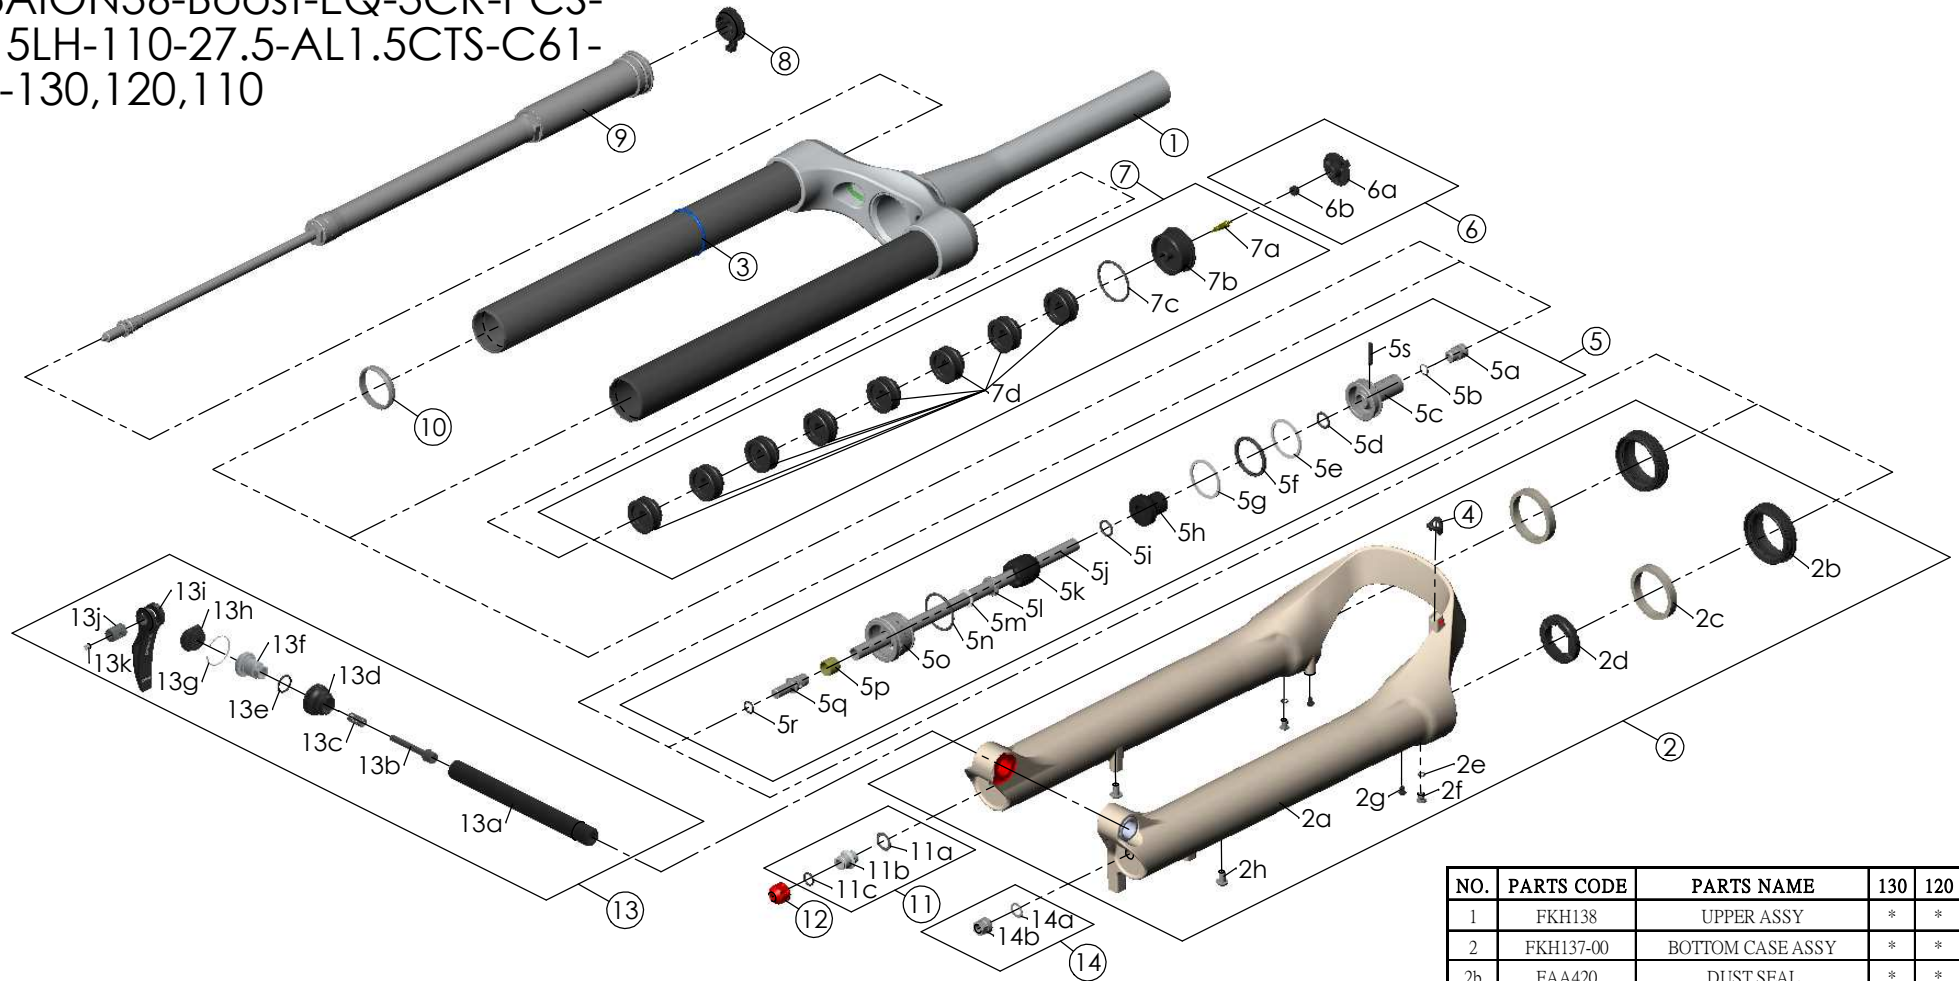

SF23AION36-Boost-EQ-3CR-PCS-
DS-15LH-110-27.5-AL1.5CTS-C61-
O44-130,120,110

NO.	PARTS CODE	PARTS NAME	130	120	110	QT
11	FKE436	FIXING NUT SET	*	*	*	1
12	FEG201	REBOUND KNOB	*	*	*	1
13	FKA116-02	15LH-110 AXLE SET	*	*	*	1
14	FKA063-03	FIXING NUT SET	*	*	*	1

NO.	PARTS CODE	PARTS NAME	130	120	110	QT
6	FKE595	VALVE CAP ASSY	*	*	*	1
	FKE594-32	AIR CAP ASSY	*			1
	FKE594-42			*		1
FKE594-52				*	1	
7d	FEG270	VOLUME REDUCER	*			8
	FEG270			*		9
	FEG270				*	10
8	FKE590-00	3CR KNOB ASSY	*	*	*	1
9	FUN210-25	3CR-PCS UNIT	*	*	*	1
10	FEG347	FORK NOSE	*	*	*	1

NO.	PARTS CODE	PARTS NAME	130	120	110	QT
1	FKH138	UPPER ASSY	*	*	*	1
2	FKH137-00	BOTTOM CASE ASSY	*	*	*	1
2b	FAA420	DUST SEAL	*	*	*	2
2c	FAA421-10	OIL WIPER	*	*	*	2
2d	FEP233-20	BOTTOM BUMPER	*	*	*	1
2e	FAA270	O RING	*	*	*	2
2f	FSB188	SEAL SCREW	*	*	*	2
2g	FAA200-10	MOUNT CAP	*	*	*	2
2h	FSB203	FIXING BOLT	*	*	*	2
3	FEG397-40	O RING	*	*	*	1
4	FEG034	CABLE CLIP	*	*	*	1
5	FKE587-02	SUPPORT TUBE ASSY-130	*			1
	FKE587-12	SUPPORT TUBE ASSY-120		*		1
	FKE587-22	SUPPORT TUBE ASSY-110			*	1