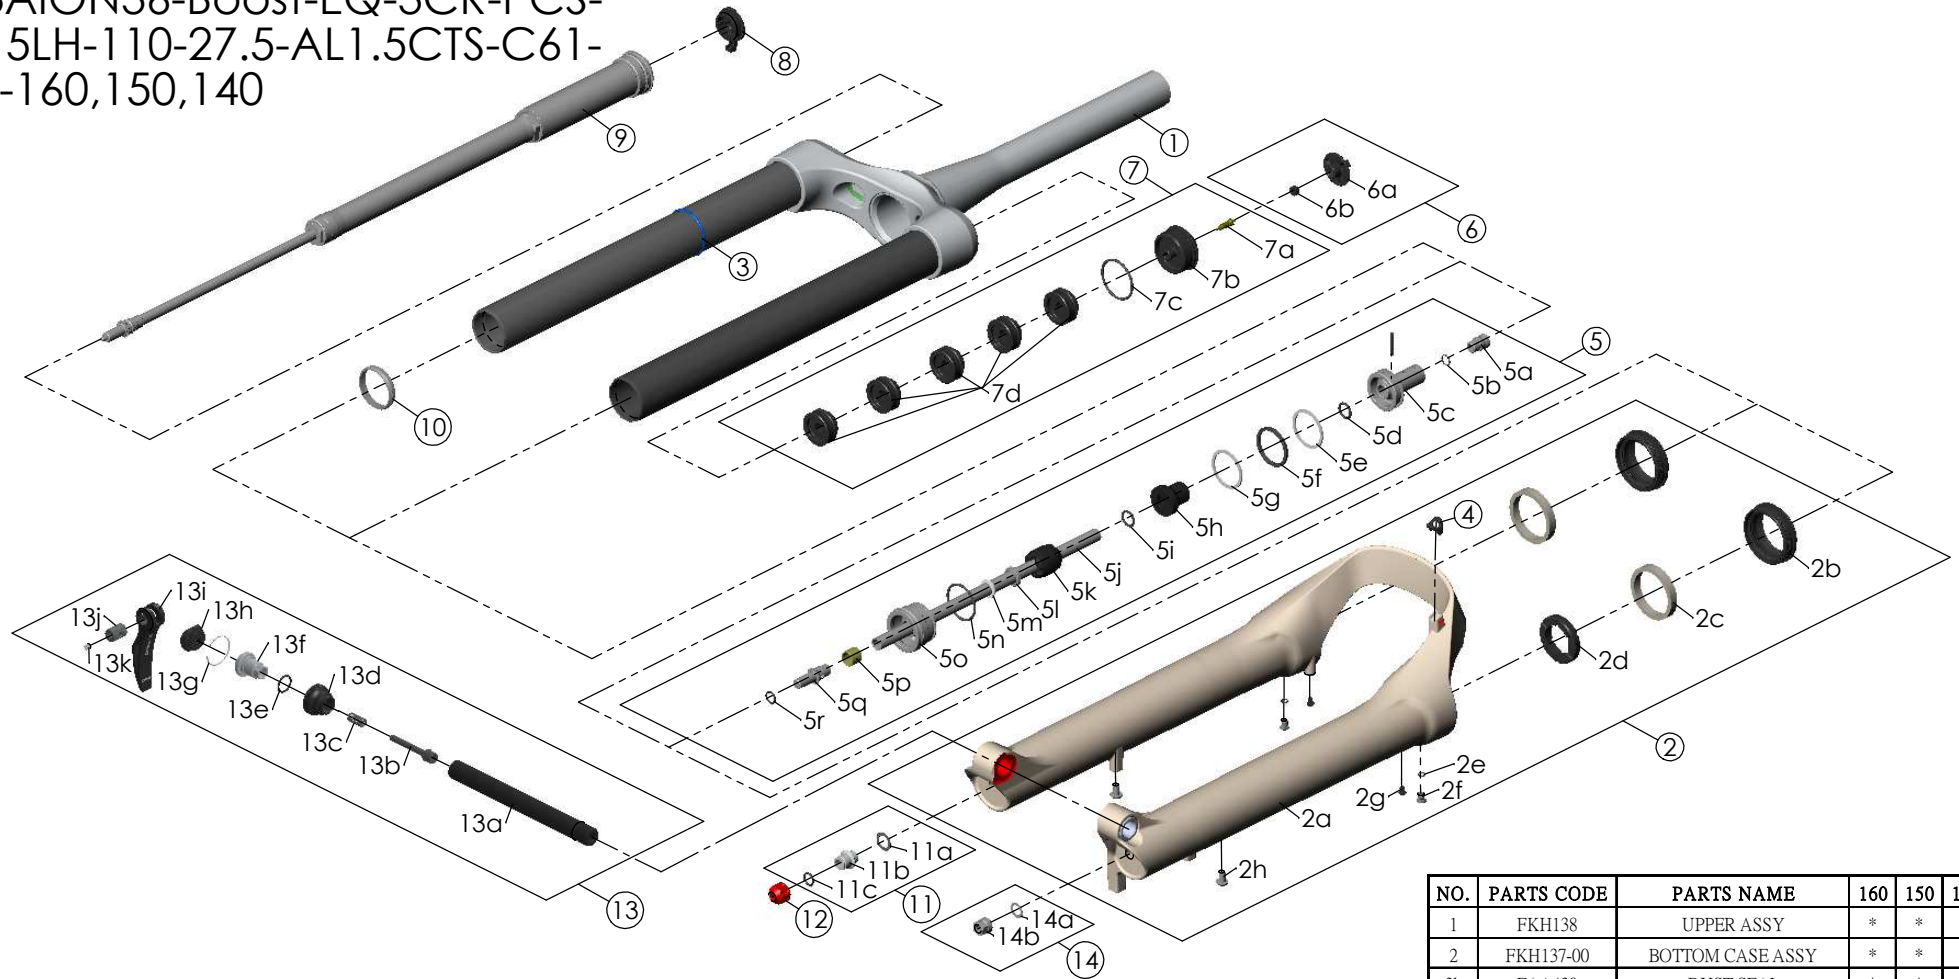

SF23AION36-Boost-EQ-3CR-PCS-
DS-15LH-110-27.5-AL1.5CTS-C61-
O44-160,150,140

NO.	PARTS CODE	PARTS NAME	160	150	140	QT
11	FKE436	FIXING NUT SET	*	*	*	1
12	FEG201	REBOUND KNOB	*	*	*	1
13	FKA116-02	15LH-110 AXLE SET	*	*	*	1
14	FKA063-03	FIXING NUT SET	*	*	*	1

NO.	PARTS CODE	PARTS NAME	160	150	140	QT
6	FKE595	VALVE CAP ASSY	*	*	*	1
7	FKE594-02	AIR CAP ASSY	*			1
	FKE594-12			*		1
	FKE594-22				*	1
7d	FEG270	VOLUME REDUCER	*			5
	FEG270			*		6
	FEG270				*	7
8	FKE590-00	3CR KNOB ASSY	*	*	*	1
9	FUN210-25	3CR-PCS UNIT	*	*	*	1
10	FEG347	FORK NOSE	*	*	*	1

NO.	PARTS CODE	PARTS NAME	160	150	140	QT
1	FKH138	UPPER ASSY	*	*	*	1
2	FKH137-00	BOTTOM CASE ASSY	*	*	*	1
2b	FAA420	DUST SEAL	*	*	*	2
2c	FAA421-10	OIL WIPER	*	*	*	2
2d	FEP233-20	BOTTOM BUMPER	*	*	*	1
2e	FAA270	O RING	*	*	*	2
2f	FSB188	SEAL SCREW	*	*	*	2
2g	FAA200-10	MOUNT CAP	*	*	*	2
2h	FSB203	FIXING BOLT	*	*	*	2
3	FEG397-40	O RING	*	*	*	1
4	FEG034	CABLE CLIP	*	*	*	1
5	FKE587-01	SUPPORT TUBE ASSY-160	*			1
	FKE587-11	SUPPORT TUBE ASSY-150		*		1
	FKE587-21	SUPPORT TUBE ASSY-140			*	1