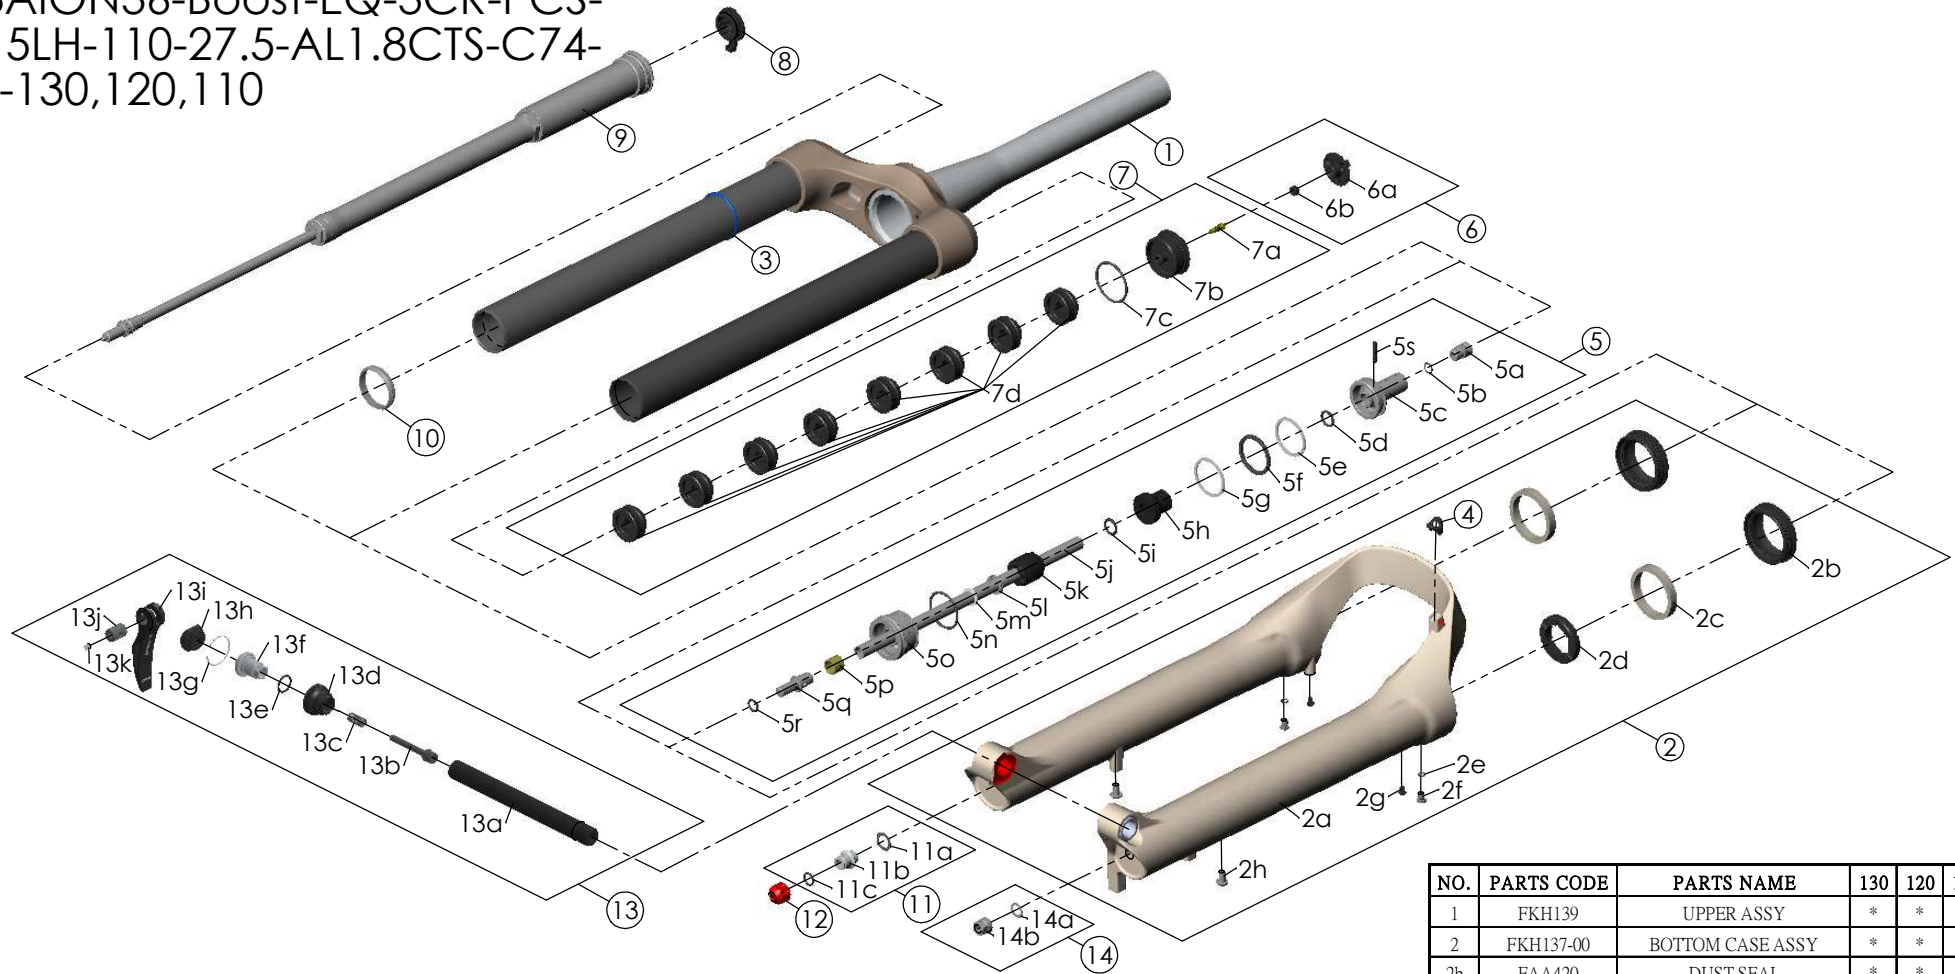

SF23AION36-Boost-EQ-3CR-PCS-
DS-15LH-110-27.5-AL1.8CTS-C74-
O44-130,120,110

NO.	PARTS CODE	PARTS NAME	130	120	110	QT
11	FKE436	FIXING NUT SET	*	*	*	1
12	FEG201	REBOUND KNOB	*	*	*	1
13	FKA116-02	15LH-110 AXLE SET	*	*	*	1
14	FKA063-03	FIXING NUT SET	*	*	*	1

NO.	PARTS CODE	PARTS NAME	130	120	110	QT
6	FKE595	VALVE CAP ASSY	*	*	*	1
	FKE594-32	AIR CAP ASSY	*			1
	FKE594-42			*		1
FKE594-52				*	1	
7d	FEG270	VOLUME REDUCER	*			8
	FEG270		*			9
	FEG270			*		10
8	FKE590-00	3CR KNOB ASSY	*	*	*	1
9	FUN210-25	3CR-PCS UNIT	*	*	*	1
10	FEG347	FORK NOSE	*	*	*	1

NO.	PARTS CODE	PARTS NAME	130	120	110	QT
1	FKH139	UPPER ASSY	*	*	*	1
2	FKH137-00	BOTTOM CASE ASSY	*	*	*	1
2b	FAA420	DUST SEAL	*	*	*	2
2c	FAA421-10	OIL WIPER	*	*	*	2
2d	FEP233-20	BOTTOM BUMPER	*	*	*	1
2e	FAA270	O RING	*	*	*	2
2f	FSB188	SEAL SCREW	*	*	*	2
2g	FAA200-10	MOUNT CAP	*	*	*	2
2h	FSB203	FIXING BOLT	*	*	*	2
3	FEG397-40	O RING	*	*	*	1
4	FEG034	CABLE CLIP	*	*	*	1
5	FKE587-02	SUPPORT TUBE ASSY-130	*			1
	FKE587-12	SUPPORT TUBE ASSY-120		*		1
	FKE587-22	SUPPORT TUBE ASSY-110			*	1