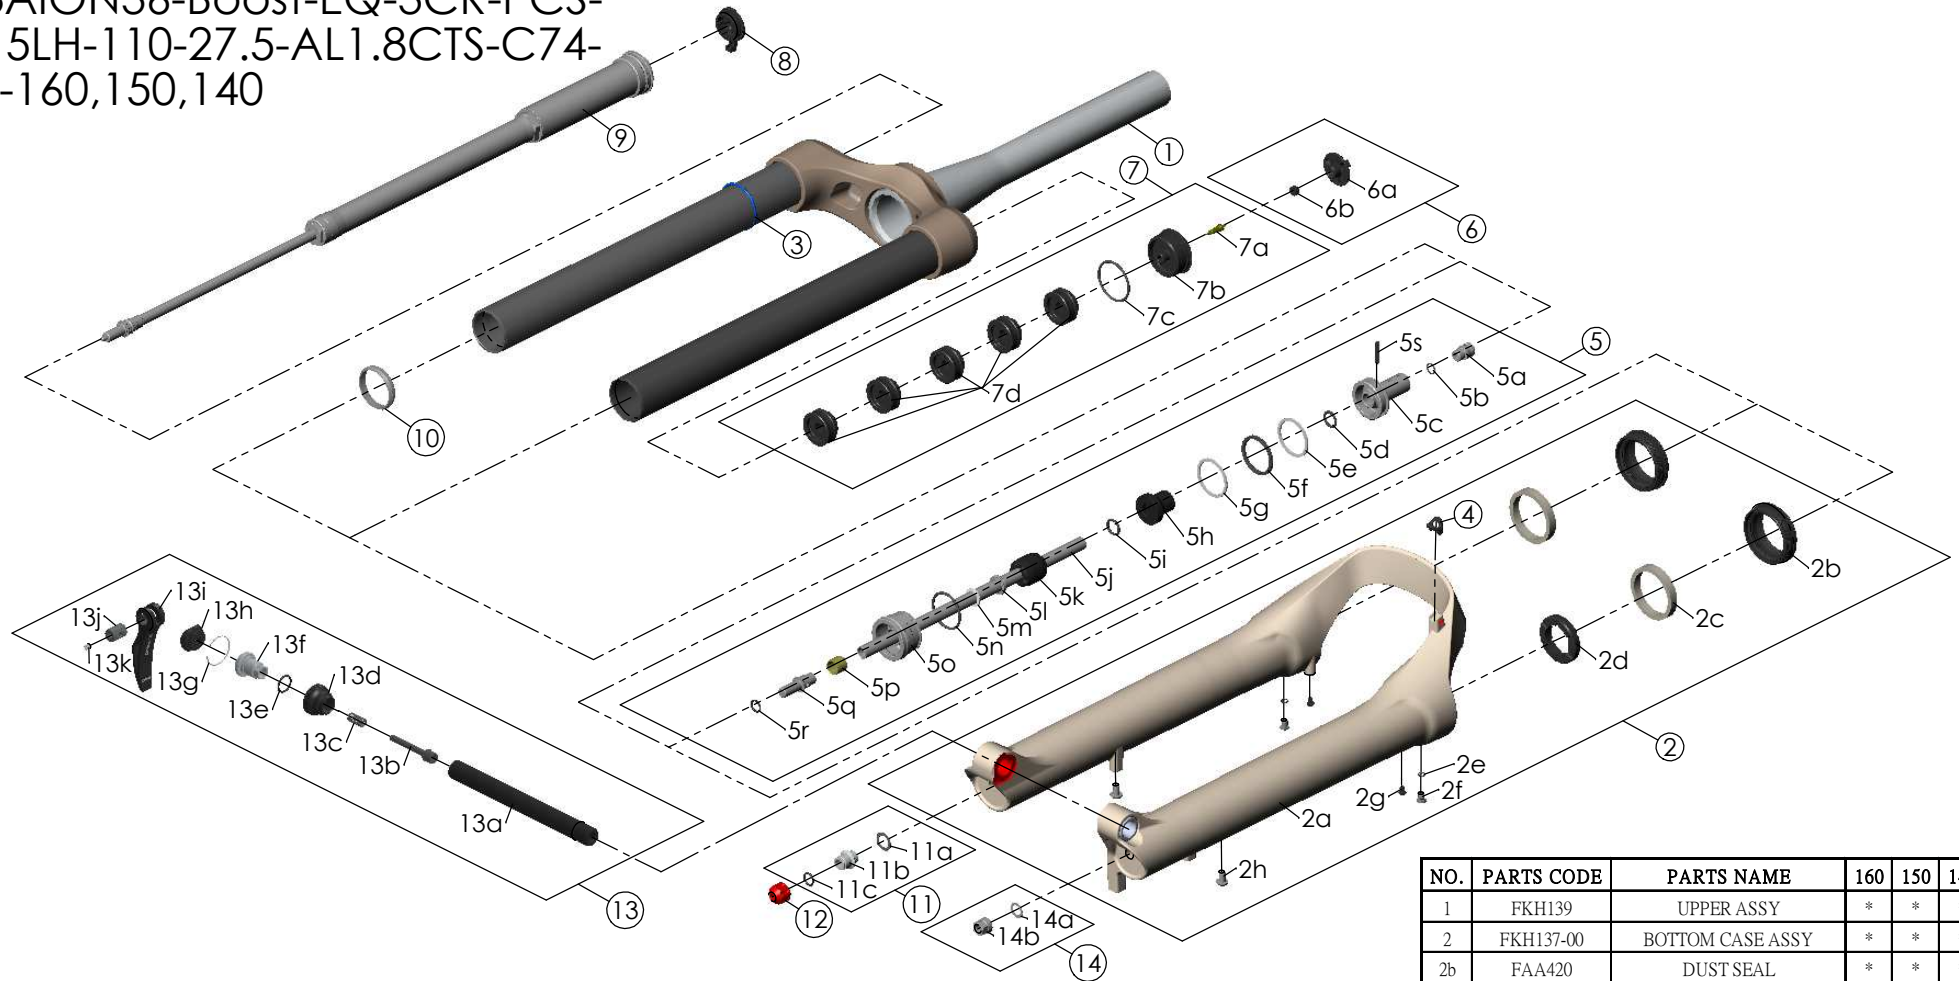

SF23AION36-Boost-EQ-3CR-PCS-
DS-15LH-110-27.5-AL1.8CTS-C74-
O44-160,150,140

NO.	PARTS CODE	PARTS NAME	160	150	140	QT
11	FKE436	FIXING NUT SET	*	*	*	1
12	FEG201	REBOUND KNOB	*	*	*	1
13	FKA116-02	15LH-110 AXLE SET	*	*	*	1
14	FKA063-03	FIXING NUT SET	*	*	*	1

NO.	PARTS CODE	PARTS NAME	160	150	140	QT
6	FKE595	VALVE CAP ASSY	*	*	*	1
	FKE594-02		*			1
	FKE594-12	AIR CAP ASSY		*		1
	FKE594-22			*	1	
7d	FEG270	VOLUME REDUCER	*			5
	FEG270			*		6
	FEG270				*	7
8	FKE590-00	3CR KNOB ASSY	*	*	*	1
9	FUN210-25	3CR-PCS UNIT	*	*	*	1
10	FEG347	FORK NOSE	*	*	*	1

NO.	PARTS CODE	PARTS NAME	160	150	140	QT
1	FKH139	UPPER ASSY	*	*	*	1
2	FKH137-00	BOTTOM CASE ASSY	*	*	*	1
2b	FAA420	DUST SEAL	*	*	*	2
2c	FAA421-10	OIL WIPER	*	*	*	2
2d	FEP233-20	BOTTOM BUMPER	*	*	*	1
2e	FAA270	O RING	*	*	*	2
2f	FSB188	SEAL SCREW	*	*	*	2
2g	FAA200-10	MOUNT CAP	*	*	*	2
2h	FSB203	FIXING BOLT	*	*	*	2
3	FEG397-40	O RING	*	*	*	1
4	FEG034	CABLE CLIP	*	*	*	1
5	FKE587-01	SUPPORT TUBE ASSY-160	*			1
	FKE587-11	SUPPORT TUBE ASSY-150		*		1
	FKE587-21	SUPPORT TUBE ASSY-140			*	1