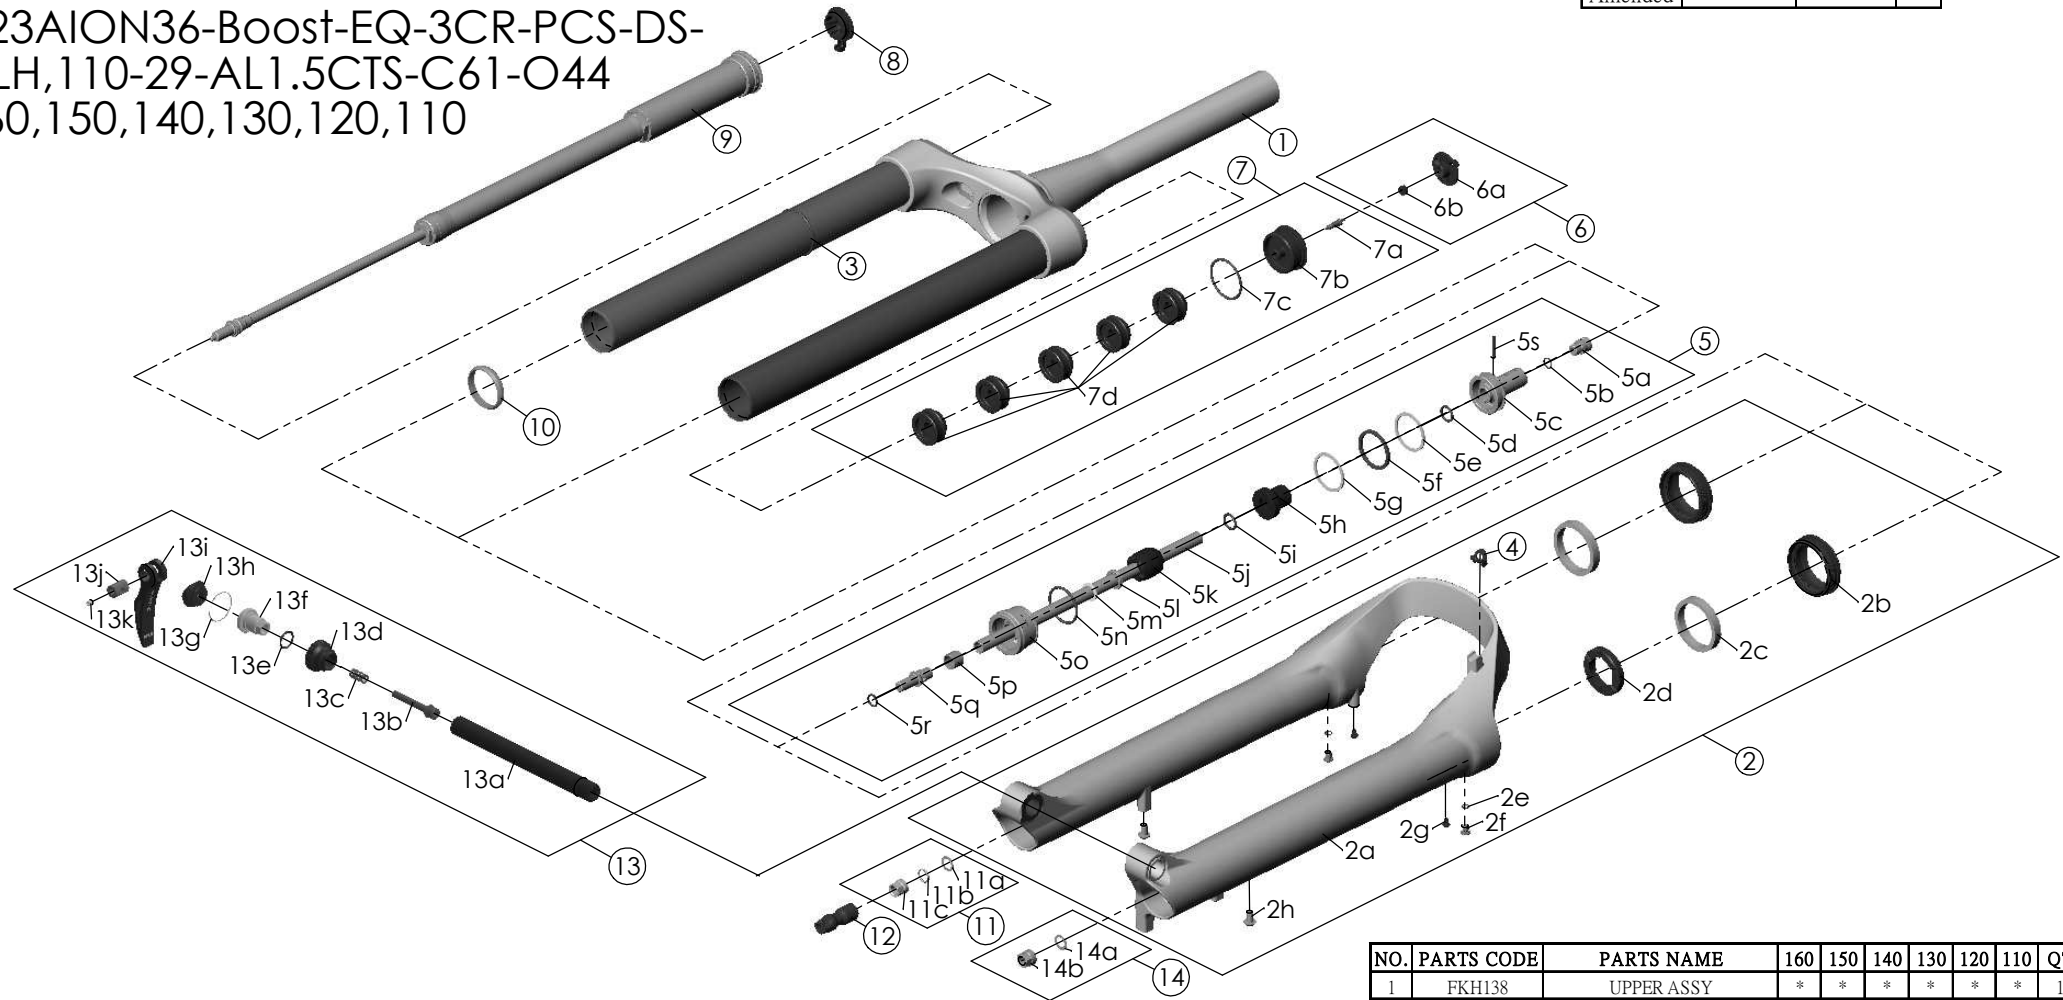

SRSUNTOUR

SF23AION36-Boost-EQ-3CR-PCS-DS-15LH,110-29-AL1.5CTS-C61-O44-160,150,140,130,120,110

Date	2022.-08-08	Version	0
Amended			

NO.	PARTS CODE	PARTS NAME	160	150	140	130	120	110	QT
7d	FEG270	VOLUME REDUCER		*					6
					*				7
						*			8
							*		9
						*		10	
8	FKE590-00	3CR KNOB ASSY	*	*	*	*	*	*	1
9	FUN210-25	3CR-PCS UNIT	*	*	*	*	*	*	1
10	FEG347	FORK NOSE	*	*	*	*	*	*	1
11	FKE436-04	FIXING NUT SET	*	*	*	*	*	*	1
12	FEG494-10	REBOUND KNOB	*	*	*	*	*	*	1
13	FKA116-02	15LH-110 AXLE SET	*	*	*	*	*	*	1
14	FKA063-03	FIXING NUT SET	*	*	*	*	*	*	1

NO.	PARTS CODE	PARTS NAME	160	150	140	130	120	110	QT
5	FKE587-02	SUPPORT TUBE ASSY-130				*			1
	FKE587-12	SUPPORT TUBE ASSY-120					*		1
	FKE587-22	SUPPORT TUBE ASSY-110						*	1
6	FKE595	VALVE CAP ASSY	*	*	*	*	*	*	1
	FKE594-02	AIR CAP ASSY	*						1
	FKE594-12			*					1
	FKE594-22				*				1
	FKE594-32					*			1
	FKE594-42						*		1
FKE594-52							*	1	
7d	FEG270	VOLUME REDUCER	*					5	

NO.	PARTS CODE	PARTS NAME	160	150	140	130	120	110	QT
1	FKH138	UPPER ASSY	*	*	*	*	*	*	1
2	FKH136-00	BOTTOM CASE ASSY	*	*	*	*	*	*	1
2b	FAA420	DUST SEAL	*	*	*	*	*	*	2
2c	FAA421-10	OIL WIPER	*	*	*	*	*	*	2
2d	FEP233-20	BOTTOM BUMPER	*	*	*	*	*	*	1
2e	FAA270	O RING	*	*	*	*	*	*	2
2f	FSB188	SEAL SCREW	*	*	*	*	*	*	2
2g	FAA200-10	MOUNT CAP	*	*	*	*	*	*	2
2h	FSB203	FIXING BOLT	*	*	*	*	*	*	2
3	FEG397-40	O RING	*	*	*	*	*	*	1
4	FEG034	CABLE CLIP	*	*	*	*	*	*	1
5	FKE587-01	SUPPORT TUBE ASSY-160	*						1
	FKE587-11	SUPPORT TUBE ASSY-150		*					1
	FKE587-21	SUPPORT TUBE ASSY-140			*				1