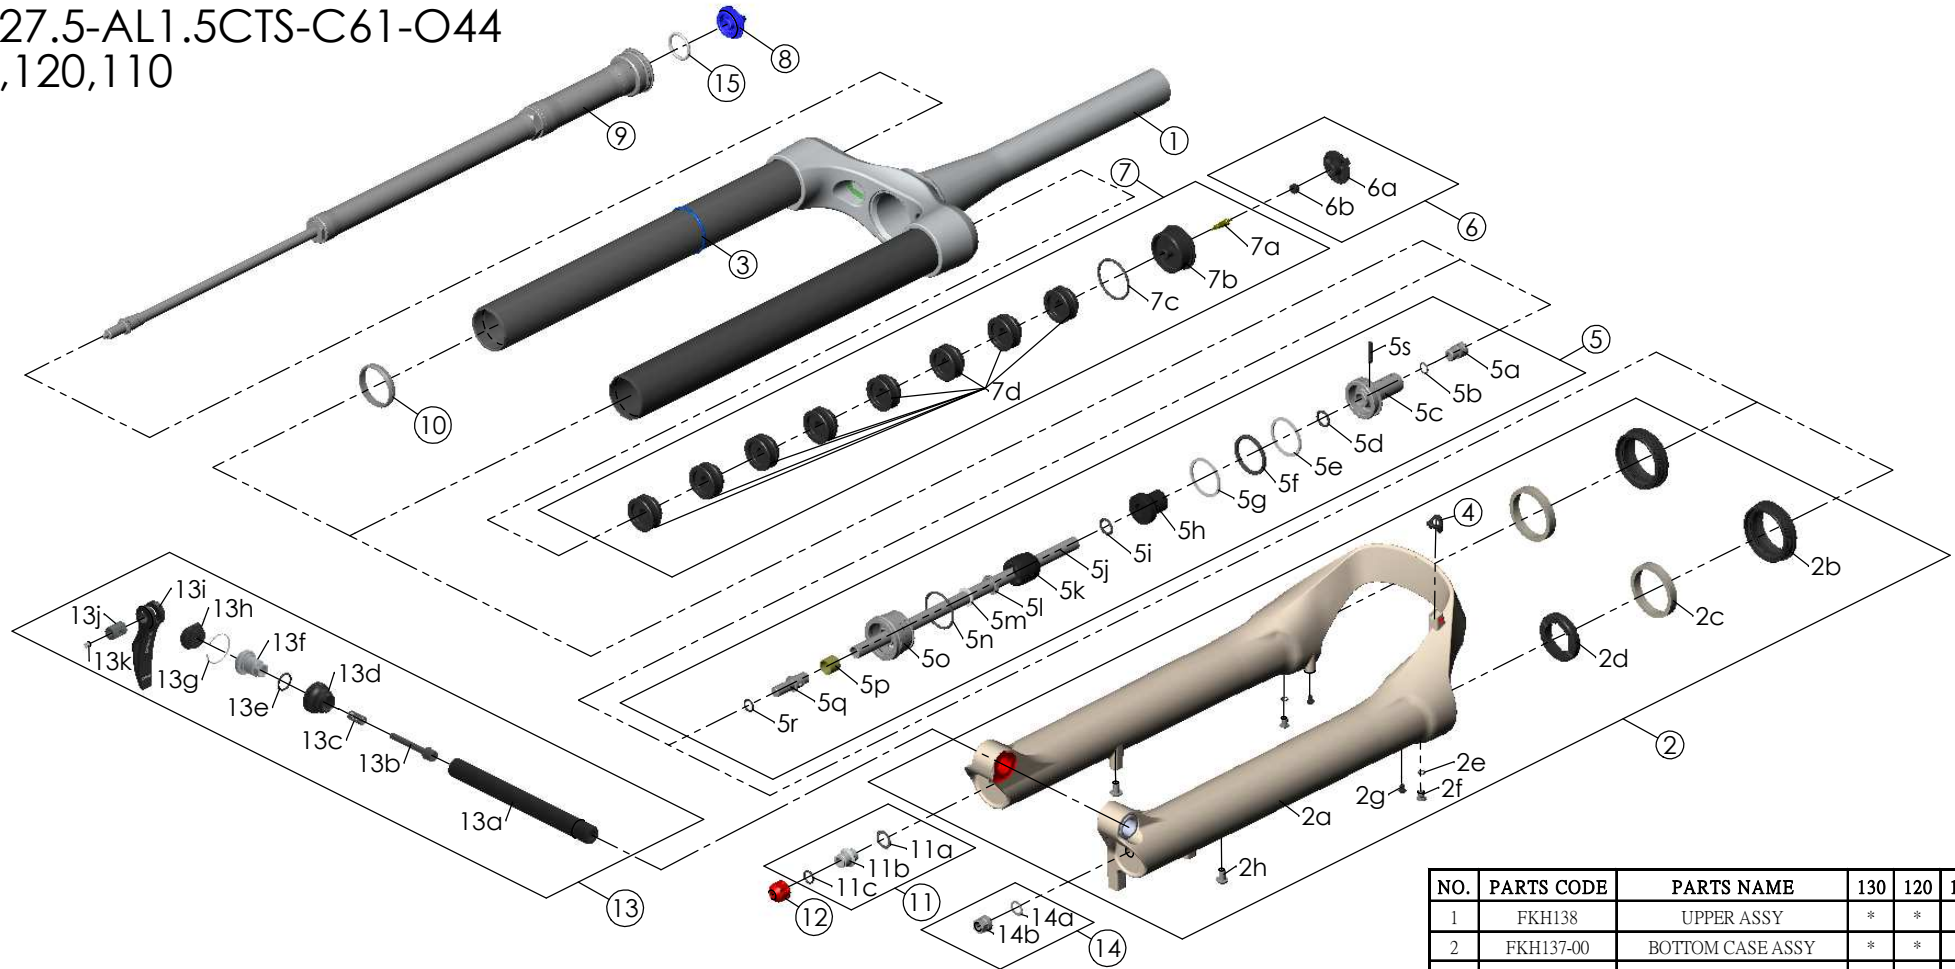

SF23AION36-Boost-EQ-RC-PCS-DS-15LH-
110-27.5-AL1.5CTS-C61-O44
-130,120,110

NO.	PARTS CODE	PARTS NAME	130	120	110	QT
11	FKE436	FIXING NUT SET	*	*	*	1
12	FEG201	REBOUND KNOB	*	*	*	1
13	FKA116-02	15LH-110 AXLE SET	*	*	*	1
14	FKA063-03	FIXING NUT SET	*	*	*	1
15	FAA136	O RING	*	*	*	1

NO.	PARTS CODE	PARTS NAME	130	120	110	QT
6	FKE595	VALVE CAP ASSY	*	*	*	1
7	FKE594-32	AIR CAP ASSY	*			1
	FKE594-42			*		1
	FKE594-52				*	1
7d	FEG270	VOLUME REDUCER	*			8
	FEG270			*		9
	FEG270				*	10
8	FEE862	ADJUST KNOB	*	*	*	1
9	FUN160-75	RC-PCS UNIT	*	*	*	1
10	FEG347	FORK NOSE	*	*	*	1

NO.	PARTS CODE	PARTS NAME	130	120	110	QT
1	FKH138	UPPER ASSY	*	*	*	1
2	FKH137-00	BOTTOM CASE ASSY	*	*	*	1
2b	FAA420	DUST SEAL	*	*	*	2
2c	FAA421-10	OIL WIPER	*	*	*	2
2d	FEP233-20	BOTTOM BUMPER	*	*	*	1
2e	FAA270	O RING	*	*	*	2
2f	FSB188	SEAL SCREW	*	*	*	2
2g	FAA200-10	MOUNT CAP	*	*	*	2
2h	FSB203	FIXING BOLT	*	*	*	2
3	FEG397-40	O RING	*	*	*	1
4	FEG034	CABLE CLIP	*	*	*	1
5	FKE587-02	SUPPORT TUBE ASSY-130	*			1
	FKE587-12	SUPPORT TUBE ASSY-120		*		1
	FKE587-22	SUPPORT TUBE ASSY-110			*	1