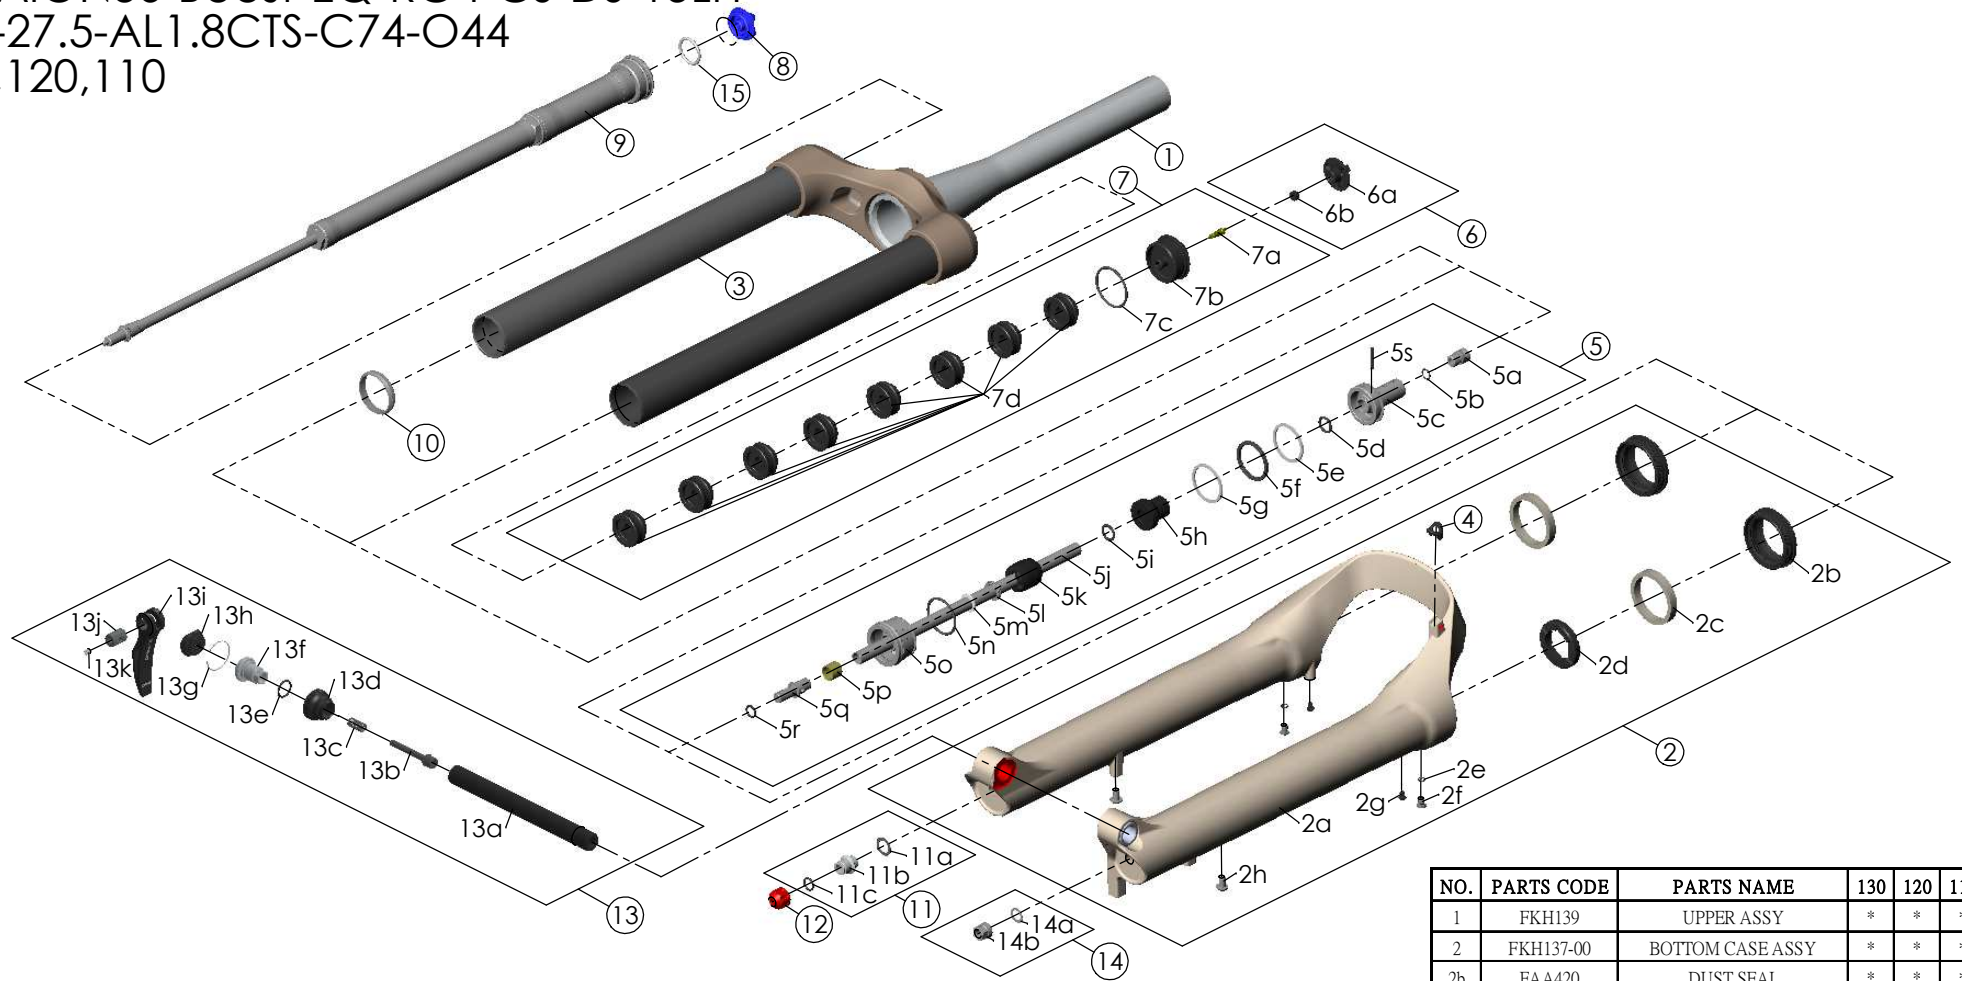

SF23AION36-Boost-EQ-RC-PCS-DS-15LH
 -110-27.5-AL1.8CTS-C74-O44
 -130,120,110

Date	2022.08.05	Version	0
Amended			

NO.	PARTS CODE	PARTS NAME	160	150	140	QT
11	FKE436	FIXING NUT SET	*	*	*	1
12	FEG201	REBOUND KNOB	*	*	*	1
13	FKA116-02	15LH-110 AXLE SET	*	*	*	1
14	FKA063-03	FIXING NUT SET	*	*	*	1
15	FAA136	O RING	*	*	*	1

NO.	PARTS CODE	PARTS NAME	130	120	110	QT
6	FKE595	VALVE CAP ASSY	*	*	*	1
7	FKE594-32	AIR CAP ASSY	*			1
	FKE594-42			*		1
	FKE594-52				*	1
7d	FEG270	VOLUME REDUCER	*			8
	FEG270			*		9
	FEG270				*	10
8	FEE862	ADJUST KNOB	*	*	*	1
9	FUN160-75	RC-PCS UNIT	*	*	*	1
10	FEG347	FORK NOSE	*	*	*	1

NO.	PARTS CODE	PARTS NAME	130	120	110	QT
1	FKH139	UPPER ASSY	*	*	*	1
2	FKH137-00	BOTTOM CASE ASSY	*	*	*	1
2b	FAA420	DUST SEAL	*	*	*	2
2c	FAA421-10	OIL WIPER	*	*	*	2
2d	FEP233-20	BOTTOM BUMPER	*	*	*	1
2e	FAA270	O RING	*	*	*	2
2f	FSB188	SEAL SCREW	*	*	*	2
2g	FAA200-10	MOUNT CAP	*	*	*	2
2h	FSB203	FIXING BOLT	*	*	*	2
3	FEG397-40	O RING	*	*	*	1
4	FEG034	CABLE CLIP	*	*	*	1
5	FKE587-02	SUPPORT TUBE ASSY-130	*			1
	FKE587-12	SUPPORT TUBE ASSY-120		*		1
	FKE587-22	SUPPORT TUBE ASSY-110			*	1