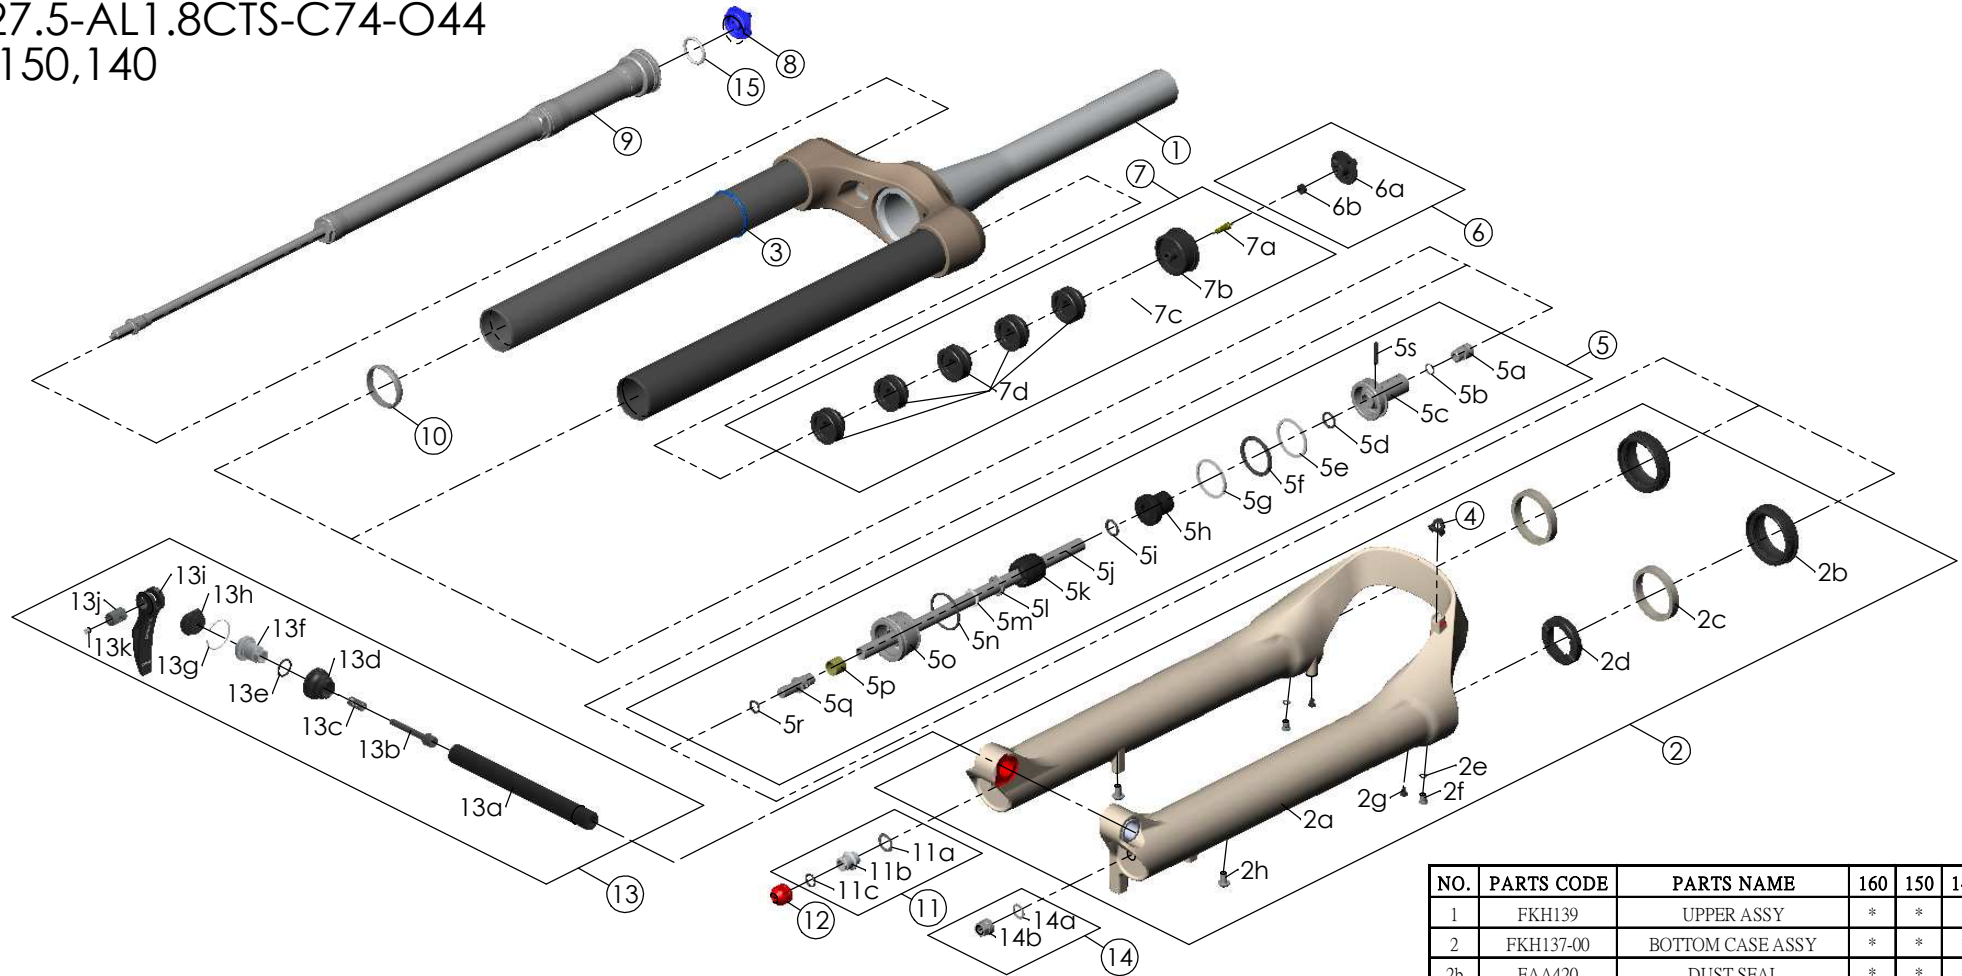

SF23AION36-Boost-EQ-RC-PCS-DS-15LH-
110-27.5-AL1.8CTS-C74-O44
-160,150,140

NO.	PARTS CODE	PARTS NAME	160	150	140	QT
11	FKE436	FIXING NUT SET	*	*	*	1
12	FEG201	REBOUND KNOB	*	*	*	1
13	FKA116-02	15LH-110 AXLE SET	*	*	*	1
14	FKA063-03	FIXING NUT SET	*	*	*	1
15	FAA136	O RING	*	*	*	1

NO.	PARTS CODE	PARTS NAME	160	150	140	QT
6	FKE595	VALVE CAP ASSY	*	*	*	1
7	FKE594-02	AIR CAP ASSY	*			1
	FKE594-12			*		1
	FKE594-22				*	1
7d	FEG270	VOLUME REDUCER	*			5
	FEG270			*		6
	FEG270				*	7
8	FEE862	ADJUST KNOB	*	*	*	1
9	FUN160-75	RC-PCS UNIT	*	*	*	1
10	FEG347	FORK NOSE	*	*	*	1

NO.	PARTS CODE	PARTS NAME	160	150	140	QT
1	FKH139	UPPER ASSY	*	*	*	1
2	FKH137-00	BOTTOM CASE ASSY	*	*	*	1
2b	FAA420	DUST SEAL	*	*	*	2
2c	FAA421-10	OIL WIPER	*	*	*	2
2d	FEP233-20	BOTTOM BUMPER	*	*	*	1
2e	FAA270	O RING	*	*	*	2
2f	FSB188	SEAL SCREW	*	*	*	2
2g	FAA200-10	MOUNT CAP	*	*	*	2
2h	FSB203	FIXING BOLT	*	*	*	2
3	FEG397-40	O RING	*	*	*	1
4	FEG034	CABLE CLIP	*	*	*	1
5	FKE587-01	SUPPORT TUBE ASSY-160	*			1
	FKE587-11	SUPPORT TUBE ASSY-150		*		1
	FKE587-21	SUPPORT TUBE ASSY-140			*	1