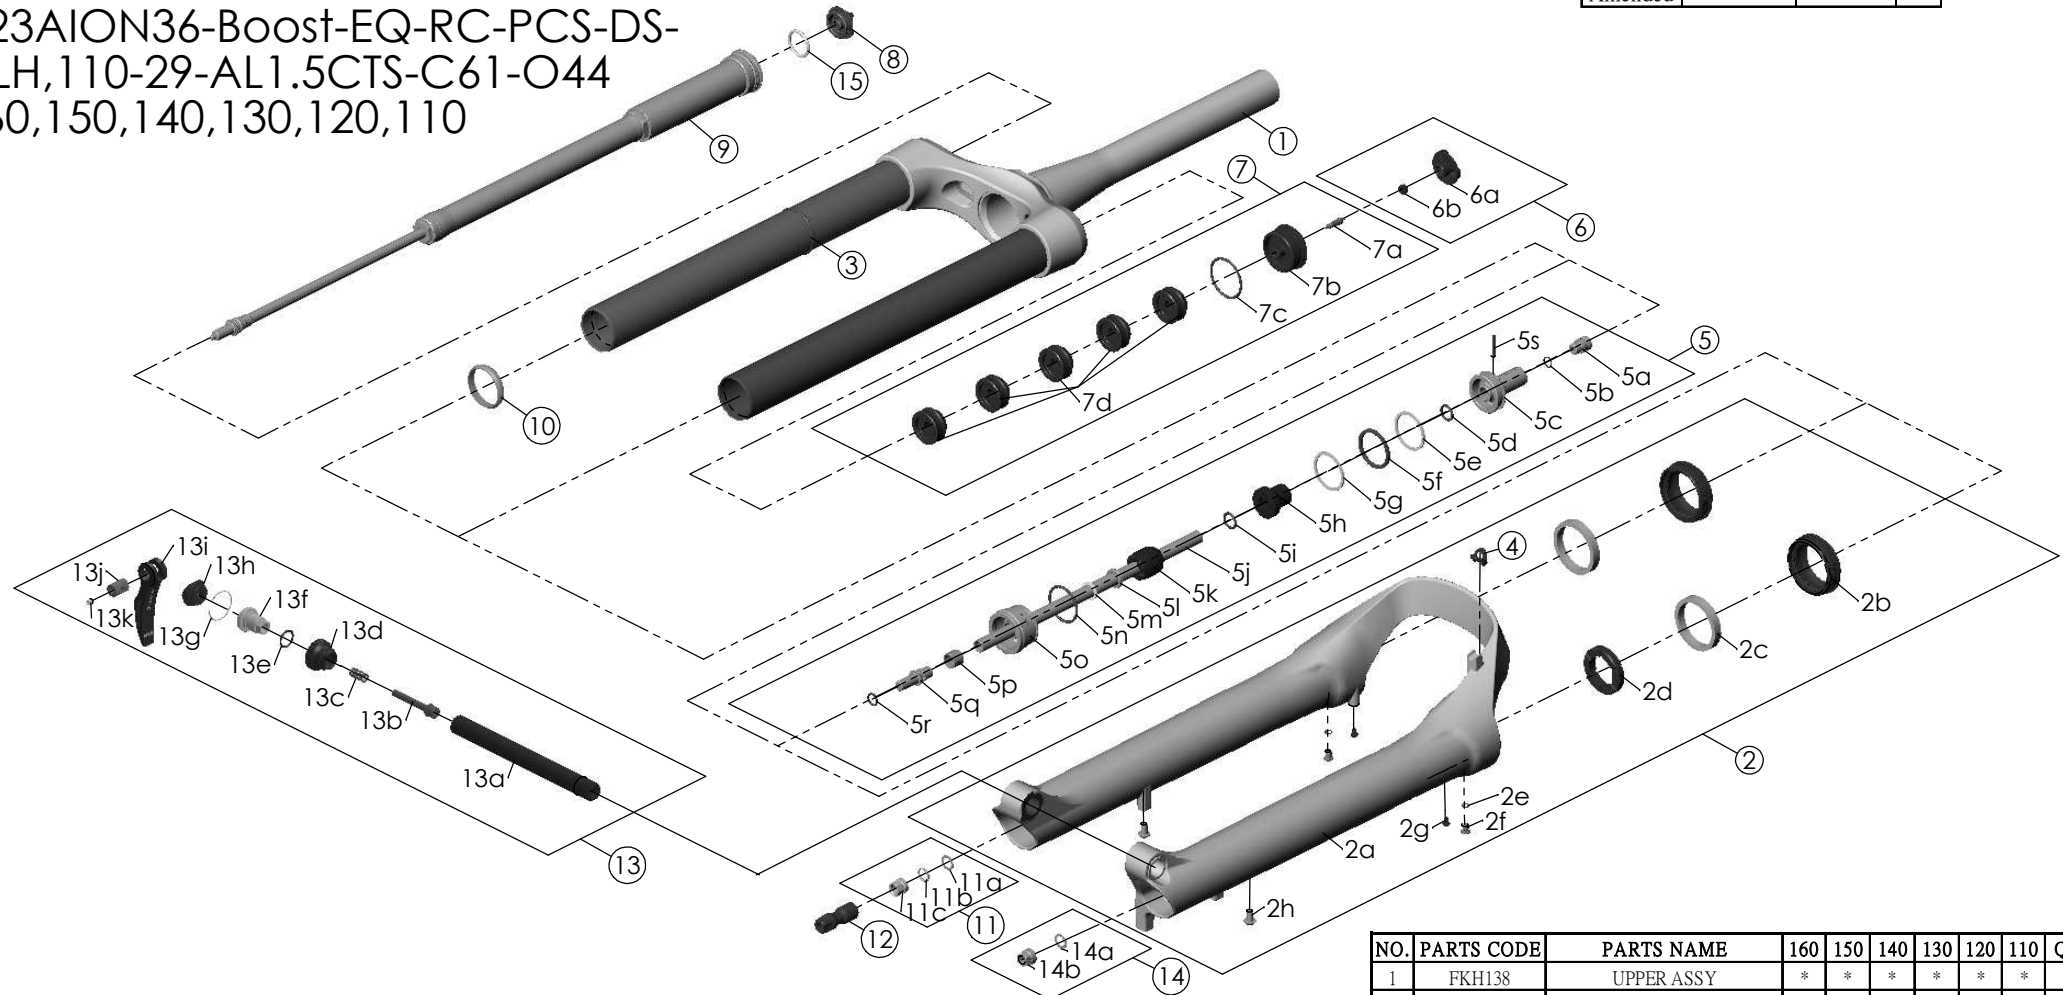

SF23AION36-Boost-EQ-RC-PCS-DS-
15LH,110-29-AL1.5CTS-C61-O44
-160,150,140,130,120,110

Date	2022.-08-08	Version	0
Amended			

NO.	PARTS CODE	PARTS NAME	160	150	140	130	120	110	QT
7d	FEG270	VOLUME REDUCER			*				7
						*			8
							*		9
								*	10
8	FEE862	ADJUST KNOB	*	*	*	*	*	1	
9	FUN160-75	RC-PCS UNIT	*	*	*	*	*	1	
10	FEG347	FORK NOSE	*	*	*	*	*	1	
11	FKE436-04	FIXING NUT SET	*	*	*	*	*	1	
12	FEG494-10	REBOUND KNOB	*	*	*	*	*	1	
13	FKA116-02	15LH-110 AXLE SET	*	*	*	*	*	1	
14	FKA063-03	FIXING NUT SET	*	*	*	*	*	1	
15	FAA136	O RING	*	*	*	*	*	1	

NO.	PARTS CODE	PARTS NAME	160	150	140	130	120	110	QT
5	FKE587-02	SUPPORT TUBE ASSY-130				*			1
	FKE587-12	SUPPORT TUBE ASSY-120					*		1
	FKE587-22	SUPPORT TUBE ASSY-110						*	1
7	FKE595	VALVE CAP ASSY	*	*	*	*	*	*	1
	FKE594-02	AIR CAP ASSY	*						1
	FKE594-12		*						1
	FKE594-22			*					1
	FKE594-32				*				1
	FKE594-42					*			1
FKE594-52						*		1	
7d	FEG270	VOLUME REDUCER	*						5
			*						6

NO.	PARTS CODE	PARTS NAME	160	150	140	130	120	110	QT	
1	FKH138	UPPER ASSY	*	*	*	*	*	*	1	
2	FKH136-00	BOTTOM CASE ASSY	*	*	*	*	*	*	1	
2b	FAA420	DUST SEAL	*	*	*	*	*	*	2	
2c	FAA421-10	OIL WIPER	*	*	*	*	*	*	2	
2d	FEP233-20	BOTTOM BUMPER	*	*	*	*	*	*	1	
2e	FAA270	O RING	*	*	*	*	*	*	2	
2f	FSB188	SEAL SCREW	*	*	*	*	*	*	2	
2g	FAA200-10	MOUNT CAP	*	*	*	*	*	*	2	
2h	FSB203	FIXING BOLT	*	*	*	*	*	*	2	
3	FEG397-40	O RING	*	*	*	*	*	*	1	
4	FEG034	CABLE CLIP	*	*	*	*	*	*	1	
			FKE587-01	SUPPORT TUBE ASSY-160	*					1
			FKE587-11	SUPPORT TUBE ASSY-150		*				1
5	FKE587-21	SUPPORT TUBE ASSY-140			*				1	