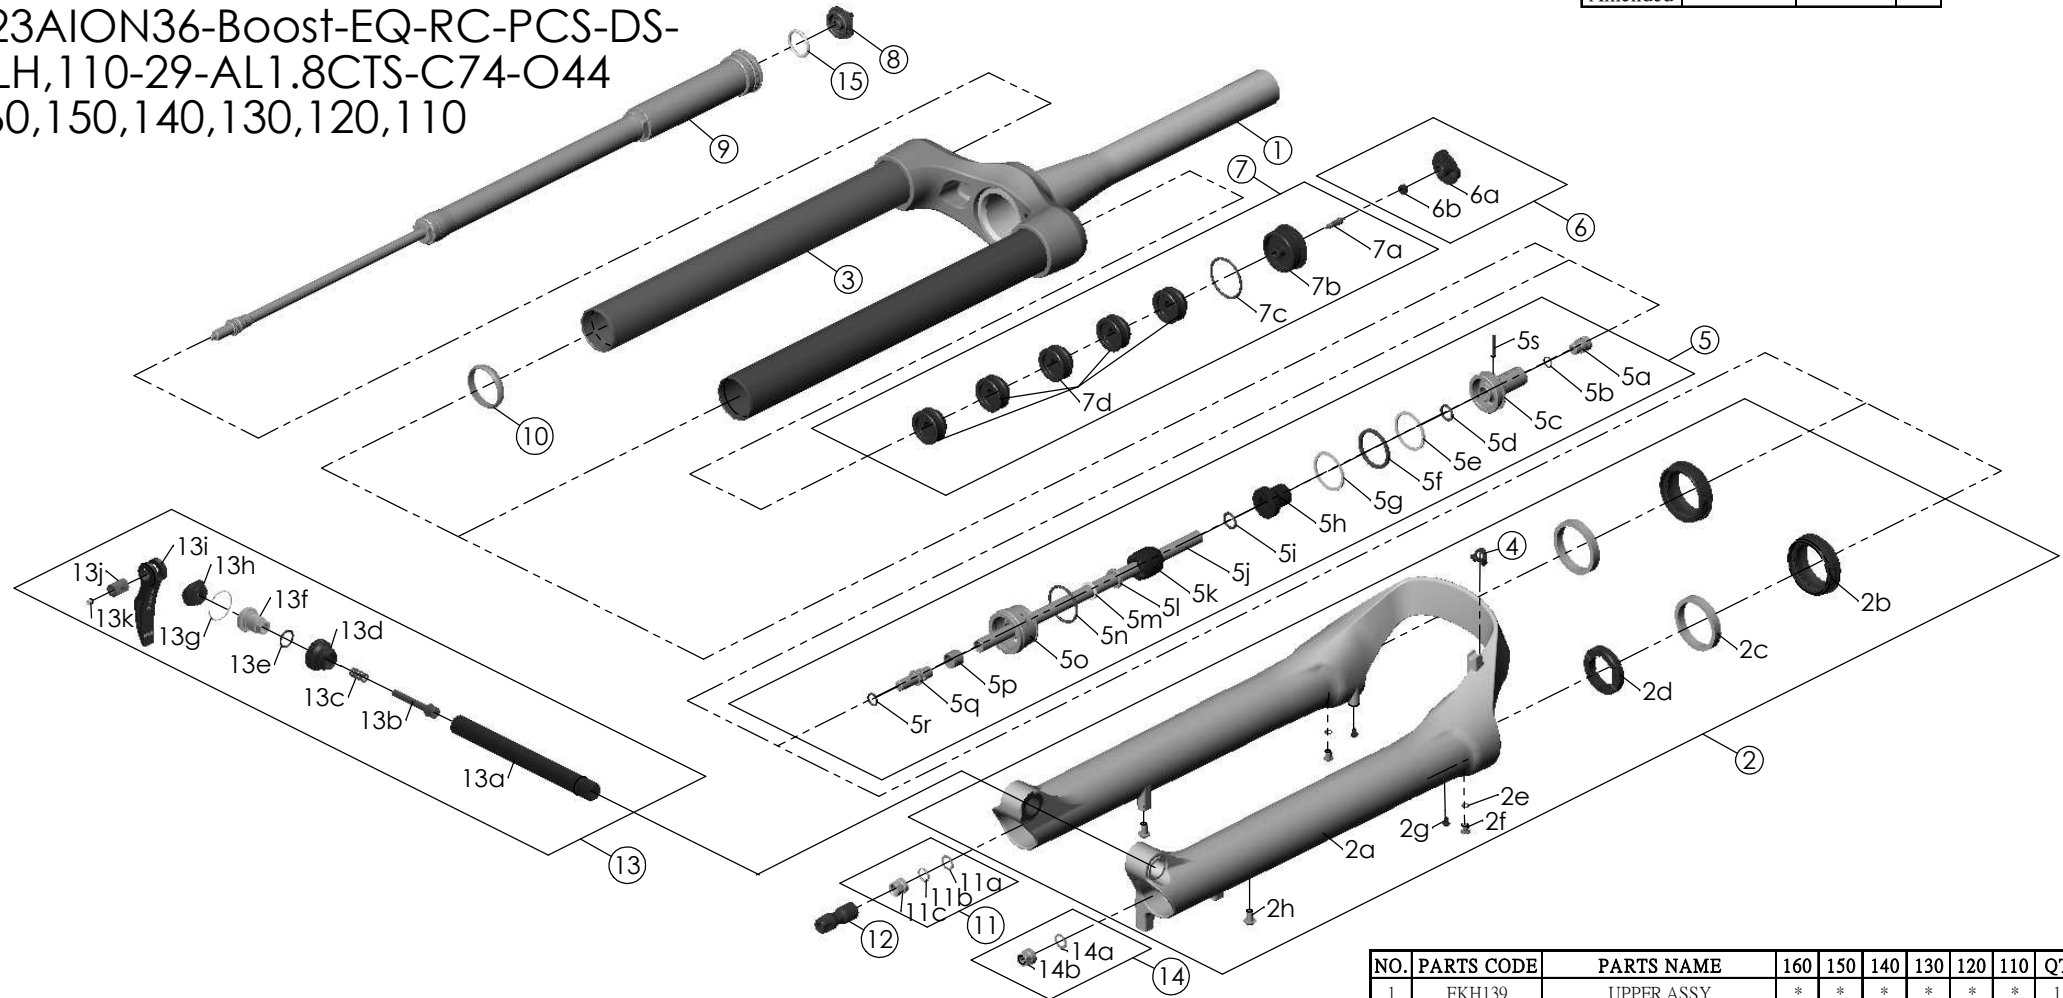

SF23AION36-Boost-EQ-RC-PCS-DS-
15LH,110-29-AL1.8CTS-C74-O44
-160,150,140,130,120,110

Date	2022.-08-08	Version	0
Amended			

NO.	PARTS CODE	PARTS NAME	160	150	140	130	120	110	QT
7d	FEG270	VOLUME REDUCER			*				7
						*			8
							*		9
								*	10
8	FEE862	ADJUST KNOB	*	*	*	*	*	1	
9	FUN160-75	RC-PCS UNIT	*	*	*	*	*	1	
10	FEG347	FORK NOSE	*	*	*	*	*	1	
11	FKE436-04	FIXING NUT SET	*	*	*	*	*	1	
12	FEG494-10	REBOUND KNOB	*	*	*	*	*	1	
13	FKA116-02	15LH-110 AXLE SET	*	*	*	*	*	1	
14	FKA063-03	FIXING NUT SET	*	*	*	*	*	1	
15	FAA136	O RING	*	*	*	*	*	1	

NO.	PARTS CODE	PARTS NAME	160	150	140	130	120	110	QT
5	FKE587-02	SUPPORT TUBE ASSY-130				*			1
	FKE587-12	SUPPORT TUBE ASSY-120					*		1
	FKE587-22	SUPPORT TUBE ASSY-110						*	1
6	FKE595	VALVE CAP ASSY	*	*	*	*	*	1	
7	FKE594-02	AIR CAP ASSY	*						1
	FKE594-12			*				1	
	FKE594-22				*			1	
	FKE594-32					*		1	
	FKE594-42						*	1	
	FKE594-52					*	1		
7d	FEG270	VOLUME REDUCER	*						5
				*					6

NO.	PARTS CODE	PARTS NAME	160	150	140	130	120	110	QT
1	FKH139	UPPER ASSY	*	*	*	*	*	*	1
2	FKH136-00	BOTTOM CASE ASSY	*	*	*	*	*	*	1
2b	FAA420	DUST SEAL	*	*	*	*	*	*	2
2c	FAA421-10	OIL WIPER	*	*	*	*	*	*	2
2d	FEP233-20	BOTTOM BUMPER	*	*	*	*	*	*	1
2e	FAA270	O RING	*	*	*	*	*	*	2
2f	FSB188	SEAL SCREW	*	*	*	*	*	*	2
2g	FAA200-10	MOUNT CAP	*	*	*	*	*	*	2
2h	FSB203	FIXING BOLT	*	*	*	*	*	*	2
3	FEG397-40	O RING	*	*	*	*	*	*	1
4	FEG034	CABLE CLIP	*	*	*	*	*	*	1
5	FKE587-01	SUPPORT TUBE ASSY-160	*						1
	FKE587-11	SUPPORT TUBE ASSY-150		*					1
	FKE587-21	SUPPORT TUBE ASSY-140			*				1