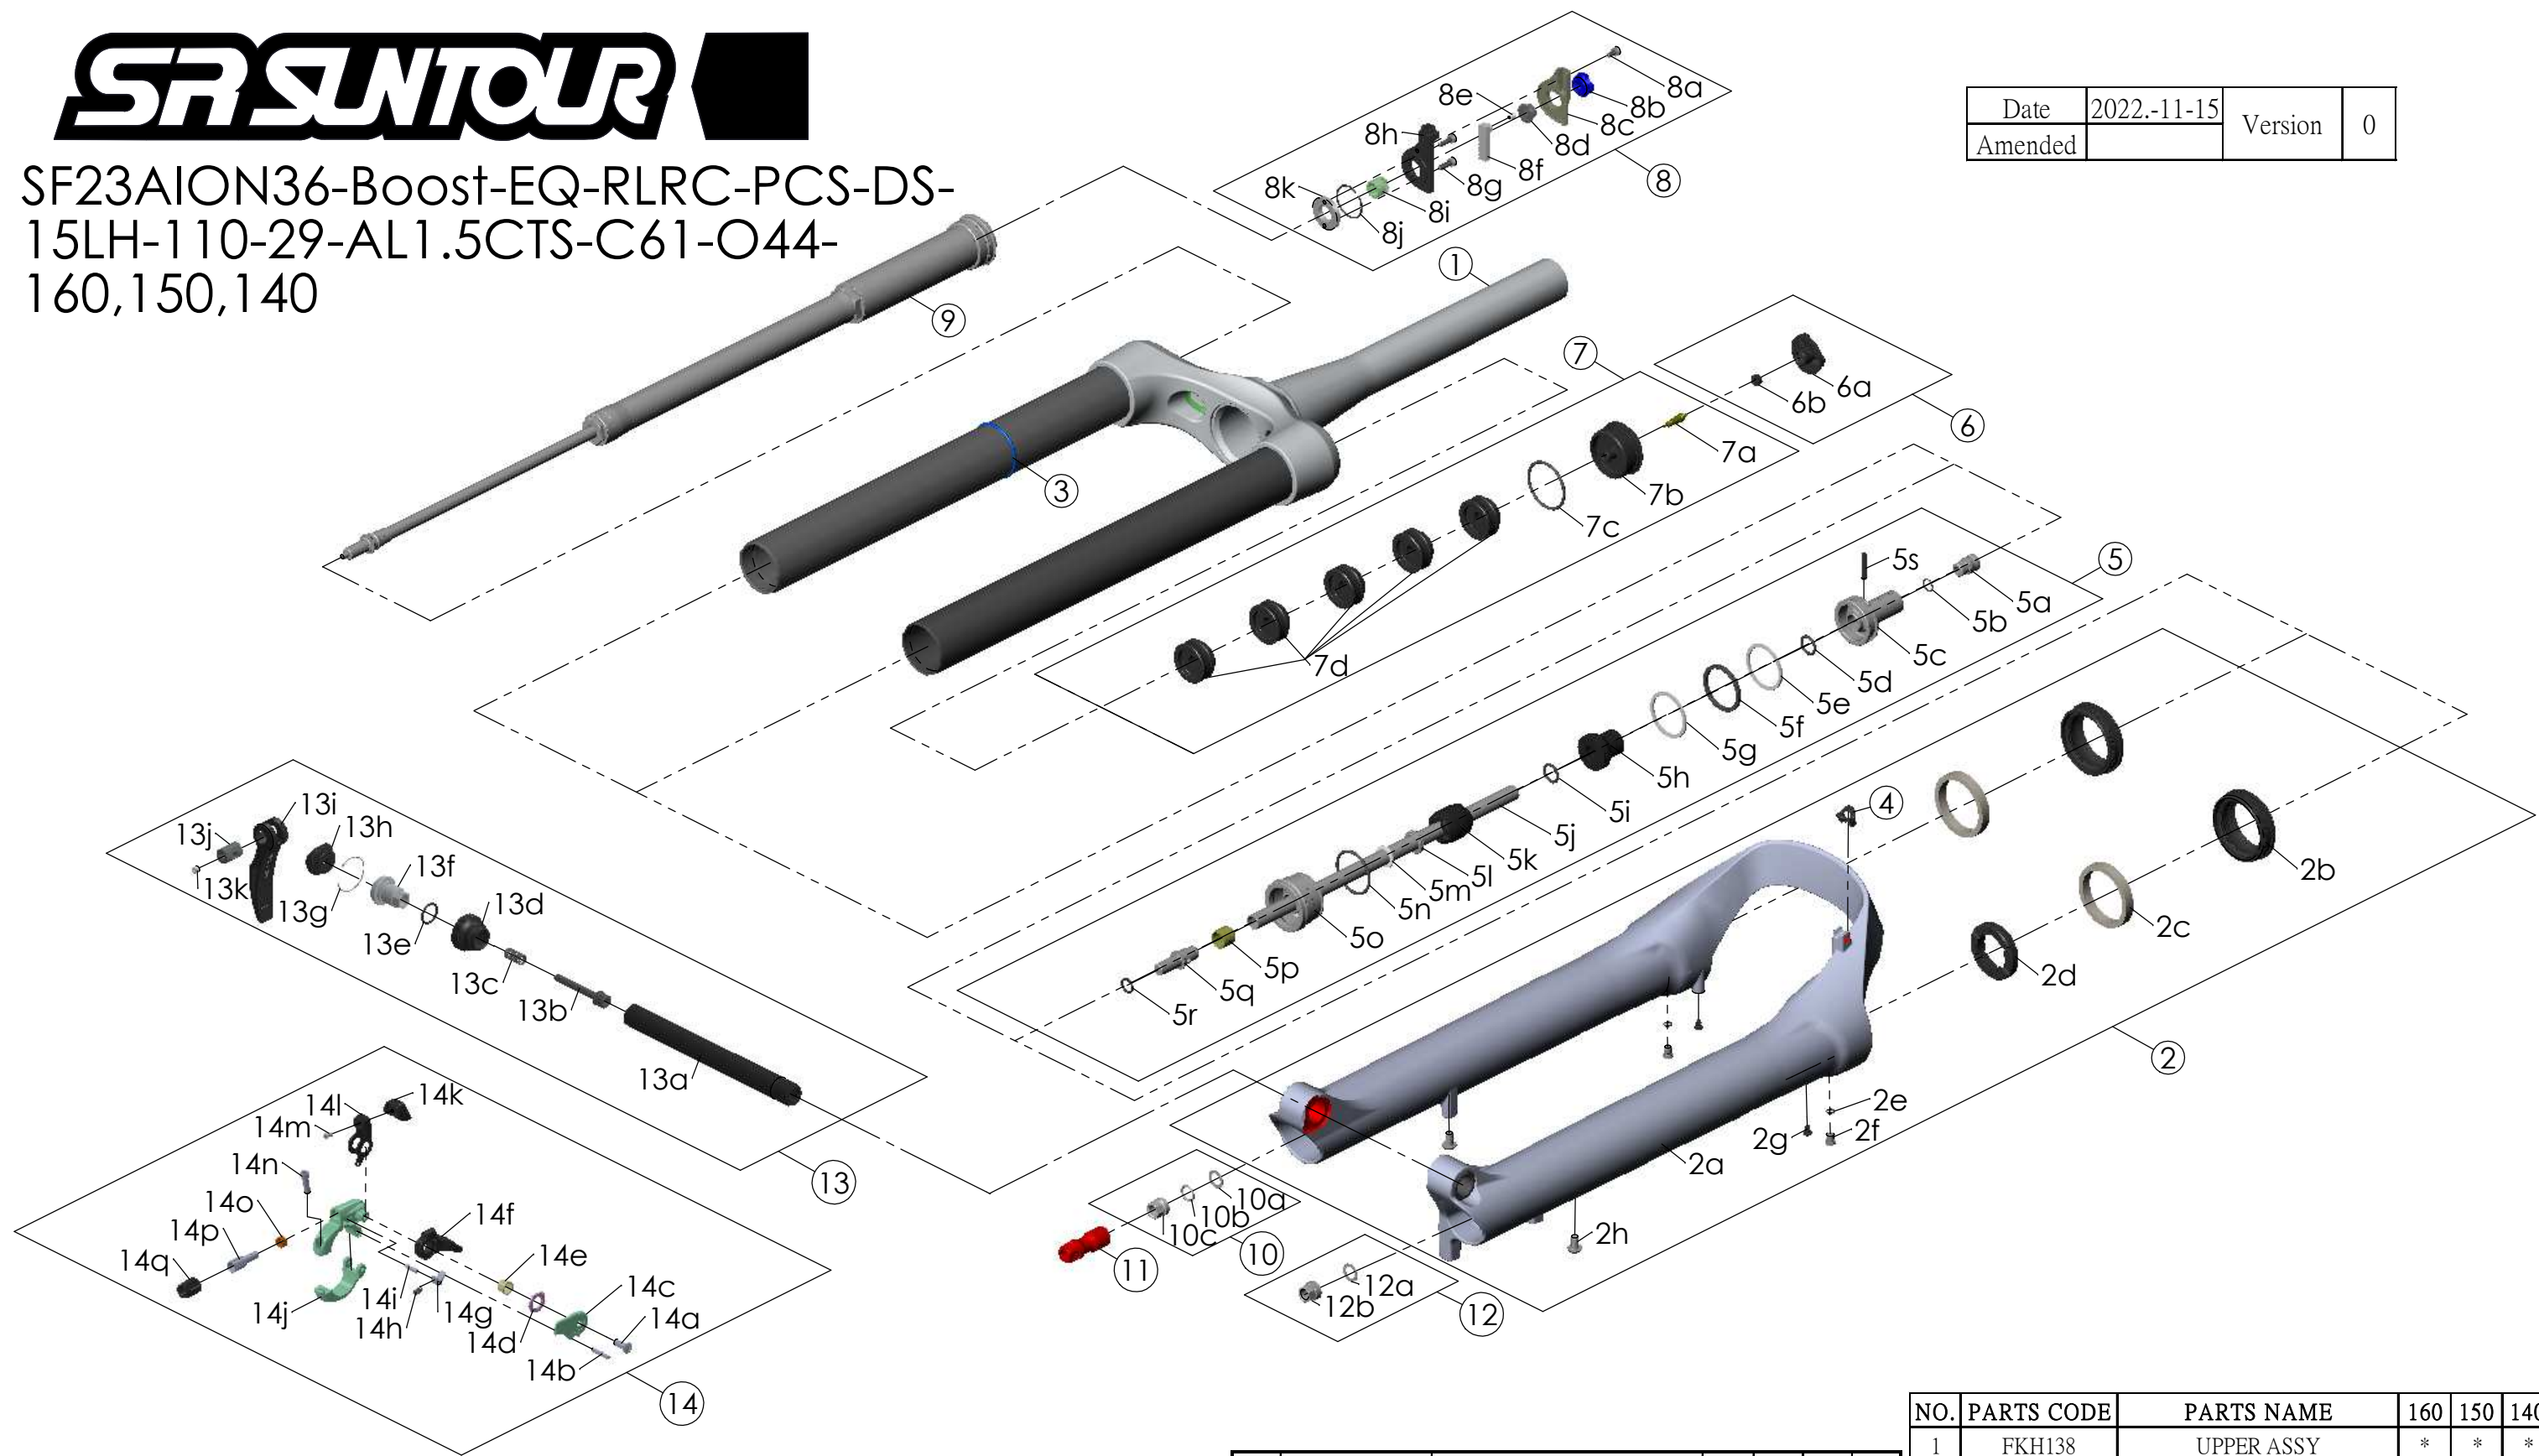

SF23AION36-Boost-EQ-RLRC-PCS-DS-
15LH-110-29-AL1.5CTS-C61-O44-
160,150,140

Date	2022.-11-15	Version	0
Amended			

NO.	PARTS CODE	PARTS NAME	160	150	150	QT
8	FKE420	REMOTE ASSY	*	*	*	1
9	FUN130-55	RLRC-PCS UNIT	*	*	*	1
10	FKE436-04	FIXING NUT SET	*	*	*	1
11	FEG494-10	REBOUND KNOB	*	*	*	1
12	FKA063-03	FIXING NUT SET	*	*	*	1
13	FKA116-02	15LH-110 AXLE SET	*	*	*	1
14	RL22-SINGLE-U-2C-22	REMOTE LEVEL ASSY	*	*	*	1

NO.	PARTS CODE	PARTS NAME	160	150	140	QT
5	FKE587-01	SUPPORT TUBE ASSY-160	*			1
	FKE587-11	SUPPORT TUBE ASSY-150		*		1
	FKE587-21	SUPPORT TUBE ASSY-140			*	1
6	FKE595	VALVE CAP ASSY	*	*	*	1
	FKE594-02	AIR CAP ASSY	*			1
	FKE594-12			*		1
	FKE594-22			*	1	
7d	FEG270	VOLUME REDUCER	*			5
				*		6
				*	7	

NO.	PARTS CODE	PARTS NAME	160	150	140
1	FKH138	UPPER ASSY	*	*	*
2	FKH136-00	BOTTOM CASE ASSY	*	*	*
2b	FAA420	DUST SEAL	*	*	*
2c	FAA421-10	OIL WIPER	*	*	*
2d	FEP233-20	BOTTOM BUMPER	*	*	*
2e	FAA270	O RING	*	*	*
2f	FSB188	SEAL SCREW	*	*	*
2g	FAA200-10	MOUNT CAP	*	*	*
2h	FSB203	FIXING BOLT	*	*	*
3	FEG397-40	O RING	*	*	*
4	FEG034	CABLE CLIP	*	*	*