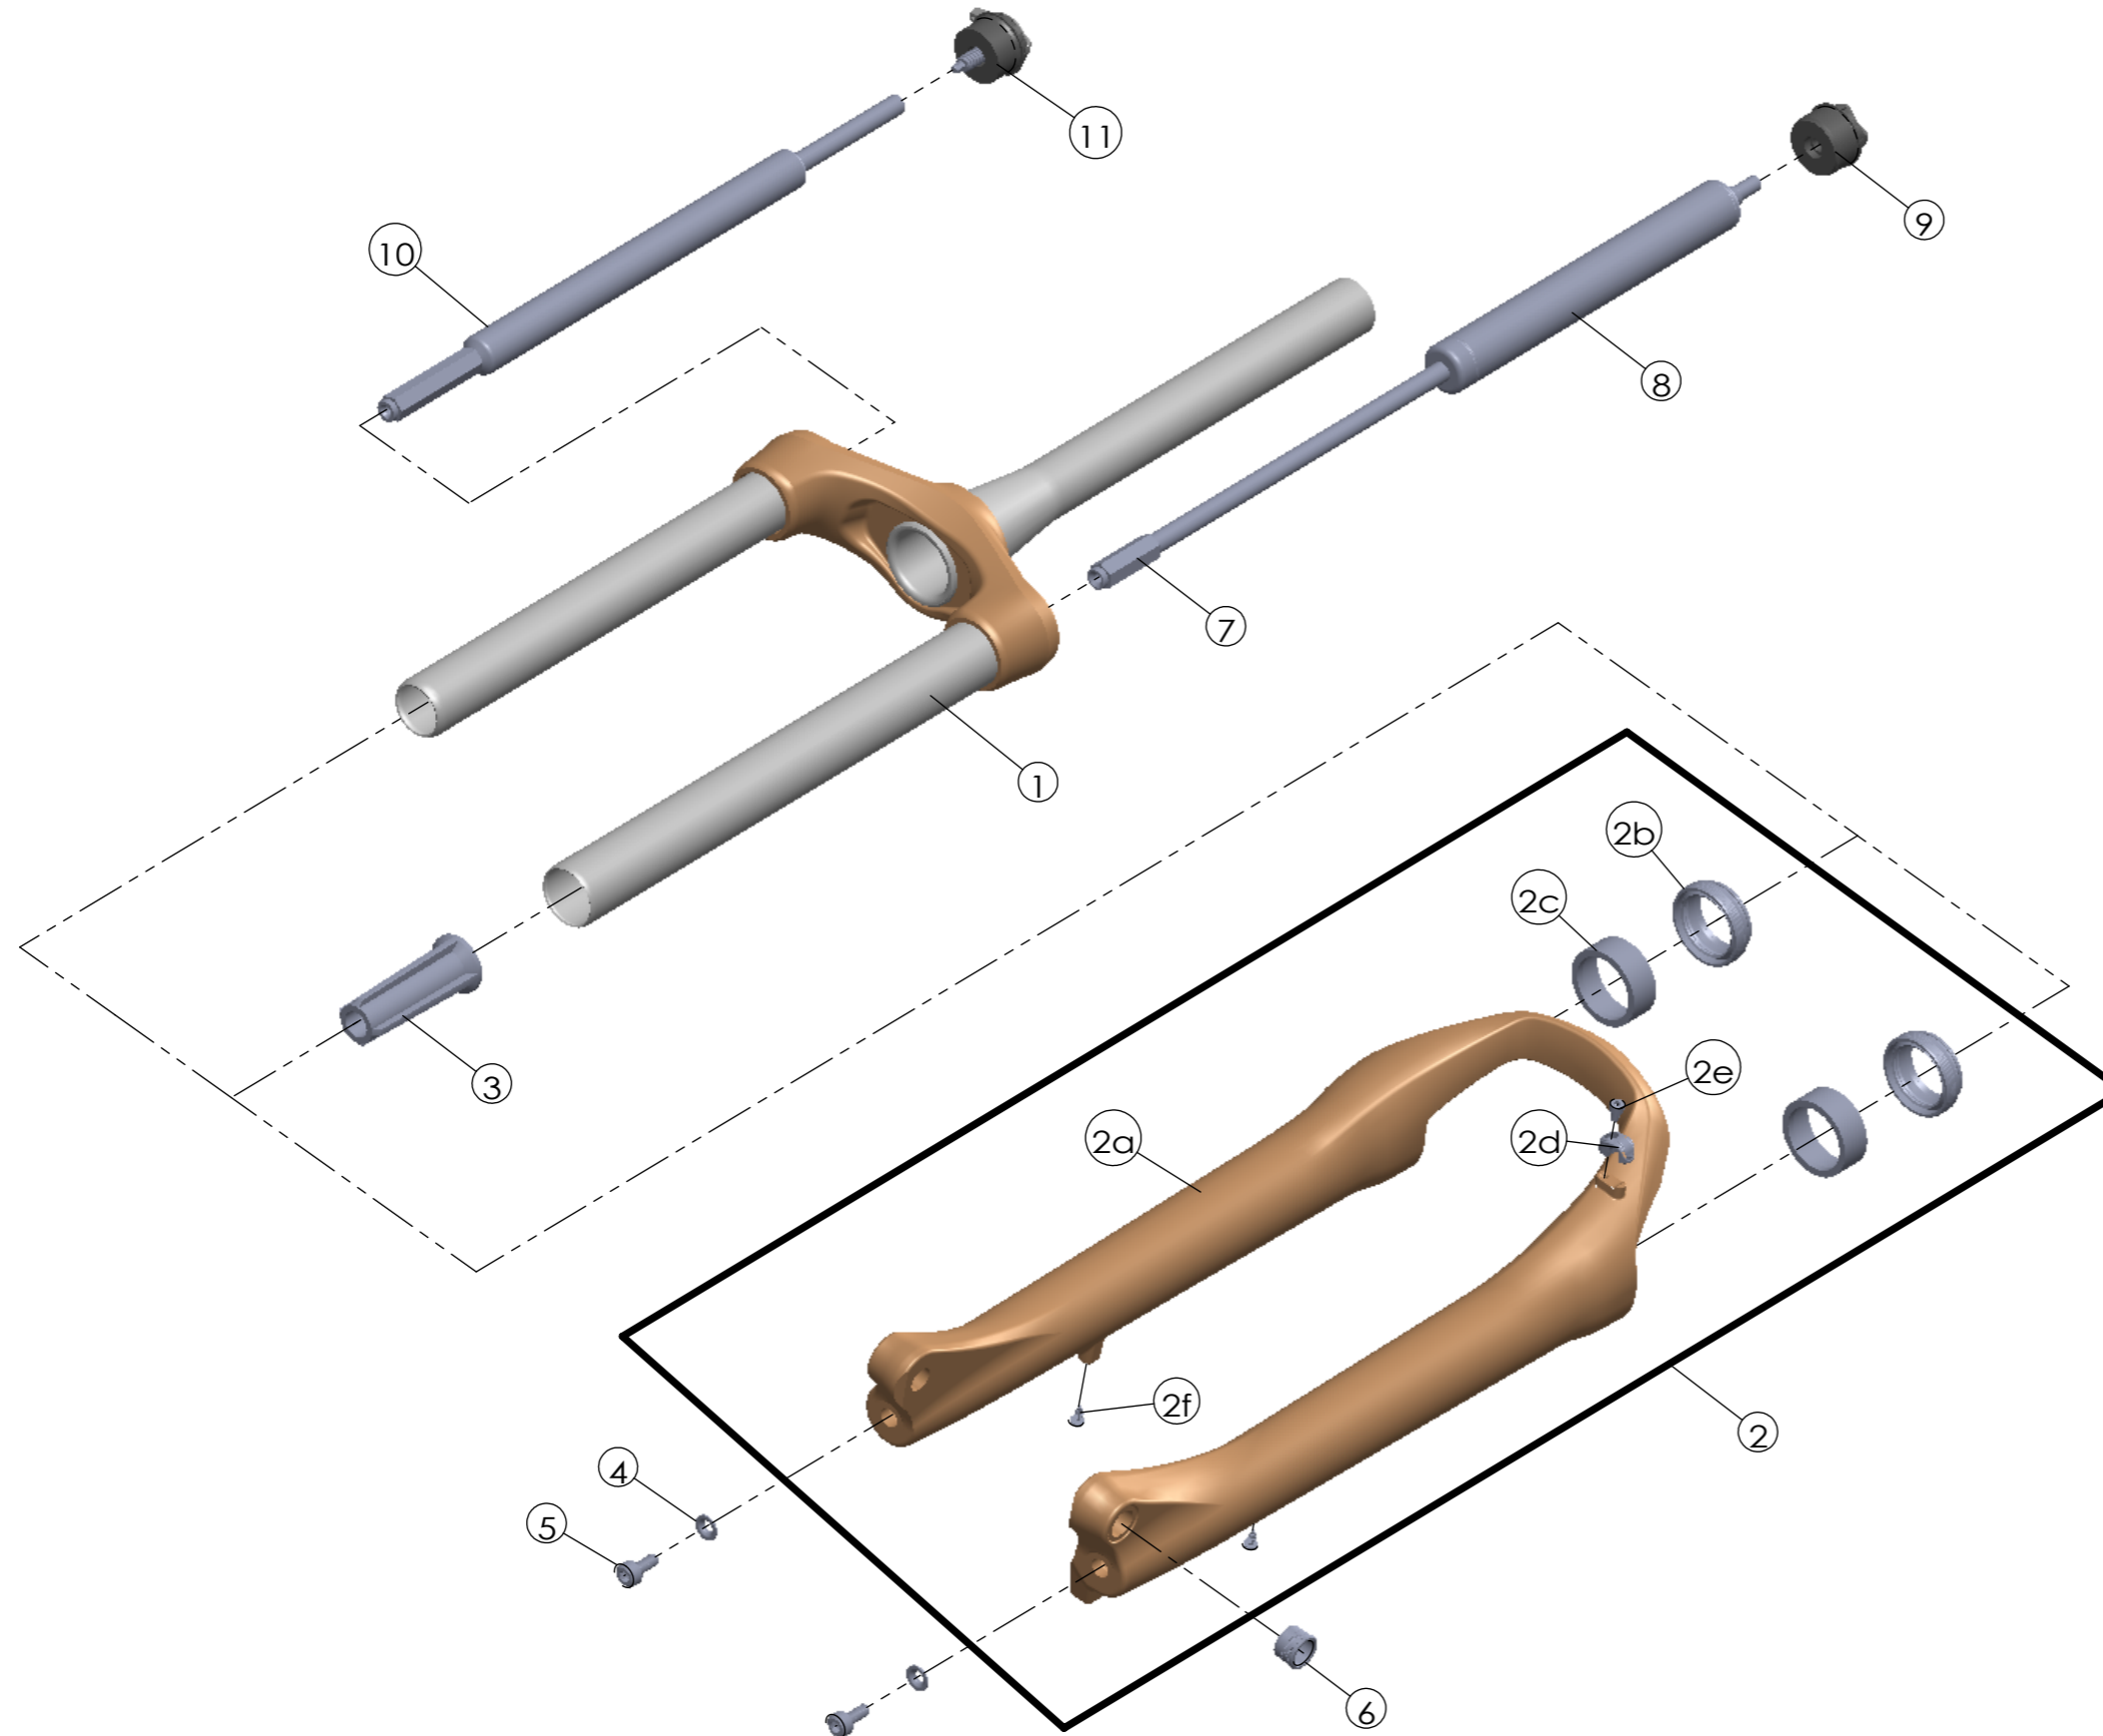

Date	2024.05.10	Version	1
Amended			

SF23-NX1-32-air-DS-BOOST-LO-15AH2-110-29-63,80,100

NO.	PART NAME	PART CODE	QTY.		
			63	80	100
1	UPPER ASSY	FKZ169-01	1	1	1
2	BOTTOM CASE ASSY	FKZ170-20	1	1	1
2a	BOTTOM CASE	FPB533-10	1	1	1
2b	DUST SEAL	FAA169-20	2	2	2
2c	BUSHING SPACER	FEG395-10	2	2	2
2d	HOSE GUIDE	FEG166	1	1	1
2e	BOLT	FSB153	1	1	1
2f	MOUNT CAP	FAA199	2	2	2
3	BOTTOM STOPPER	FEG610-00	1	1	1
4	WASHER	FSW025	2	2	2
5	FIXING BOLT	FSB070	2	2	2
6	AXLE NUT	FSN075-20	1	1	1
7	SUPPORT TUBE	FEE314-70	1	1	1
8	AIR ASSY	FUN250-30	1	-	-
		FUN250-00	-	1	-
		FUN250-10	-	-	1
9	AIR CAP ASSY	FKE597	1	1	
10	DAMPER UNIT	FUN006-29	1	1	-
		FUN006-72	-	-	1
11	LO ADJUST SYSTEM	FKE526-21	1	1	