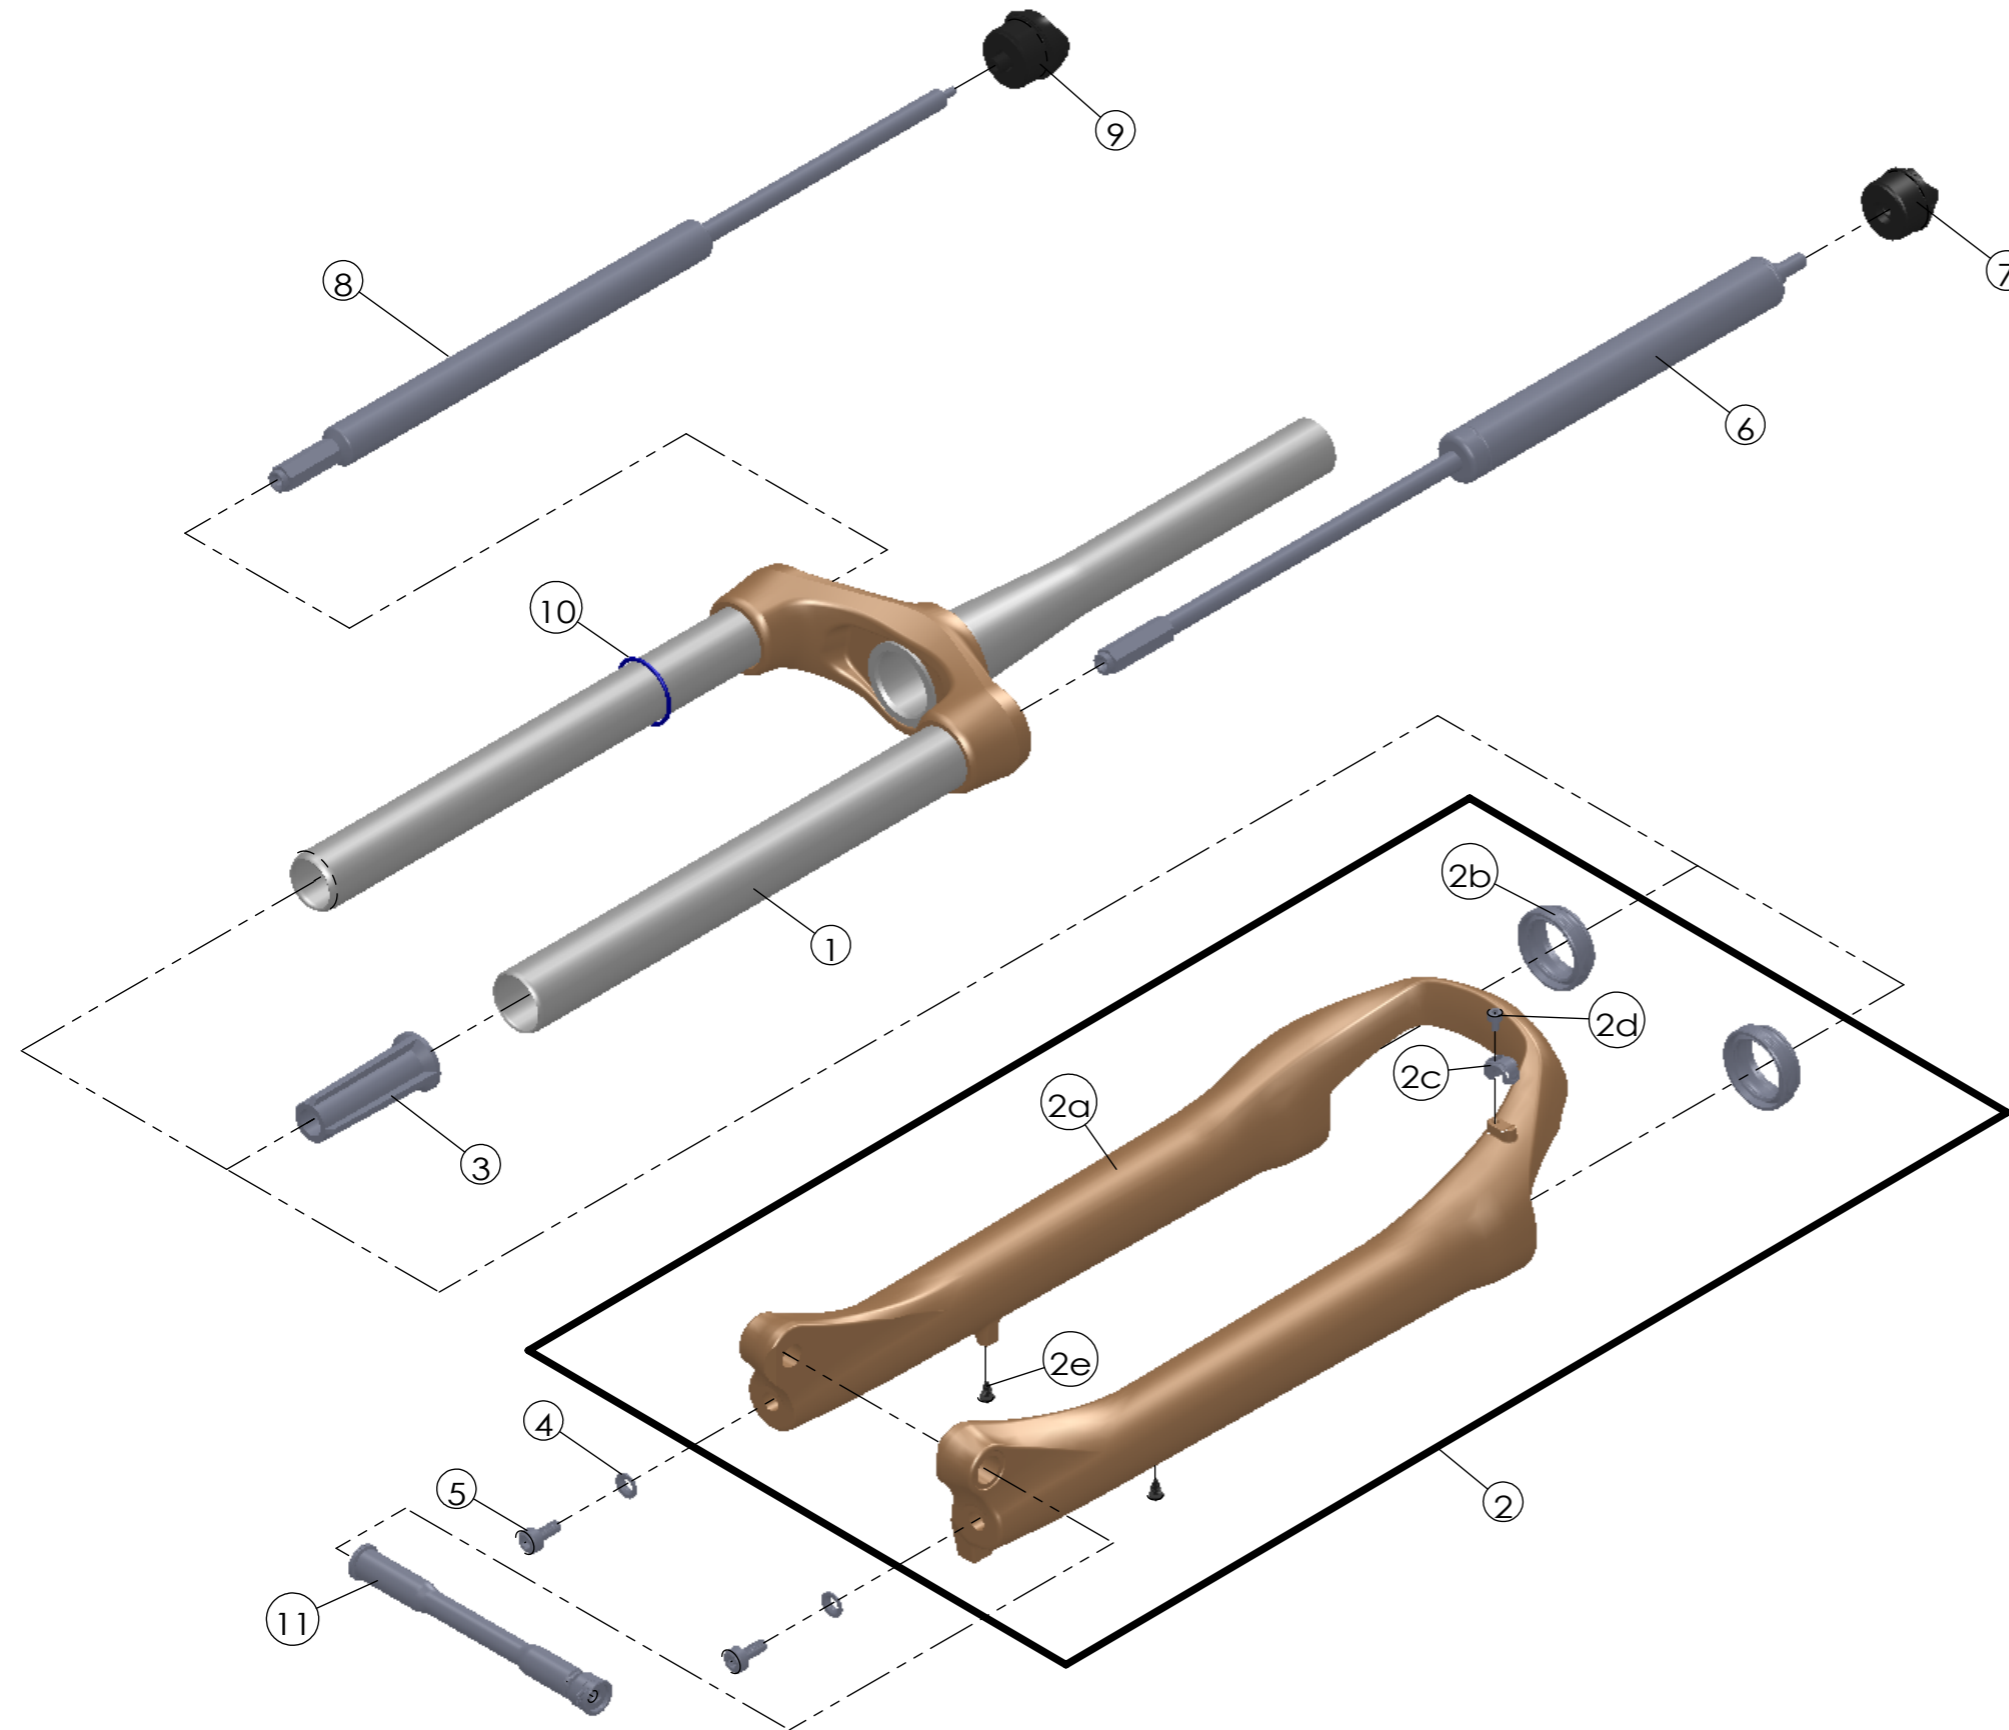

SF23-NX1-32-air-DS-BOOST-RL-15AH3/15AH4-110-29-63,80,100

Date	2025.05.09	Version	1
Amended			

NO.	PART NAME	PART CODE	QTY.		
			63	80	100
1	UPPER ASSY	FKZ169-01	1	1	1
2	BOTTOM CASE ASSY	FKZ170-20	1	1	1
2a	BOTTOM CASE	FPB533-10	1	1	1
2b	DUST SEAL	FAA169-20	2	2	2
2c	HOSE GUIDE	FEG166	1	1	1
2d	BOLT	FSB153	1	1	1
2e	MOUNT CAP	FAA199	2	2	2
3	BOTTOM STOPPER	FEG610-00	1	1	1
4	WASHER	FSW025	2	2	2
5	FIXING BOLT	FSB070	2	2	2
6	AIR ASSY	FUN250-30	1	-	-
		FUN250-00	-	1	-
		FUN250-10	-	-	1
7	AIR CAP ASSY	FKE597	1	1	
8	DAMPER UNIT	FUN015-09	1	-	-
		FUN015-08	-	1	-
		FUN015-12	-	-	1
9	RL COVER ASSY	FKE310-12	1	1	1
10	O RING	FKA397-00	1	1	1
11	15AH4-110 AXLE SET	FKA133-02	1	1	1