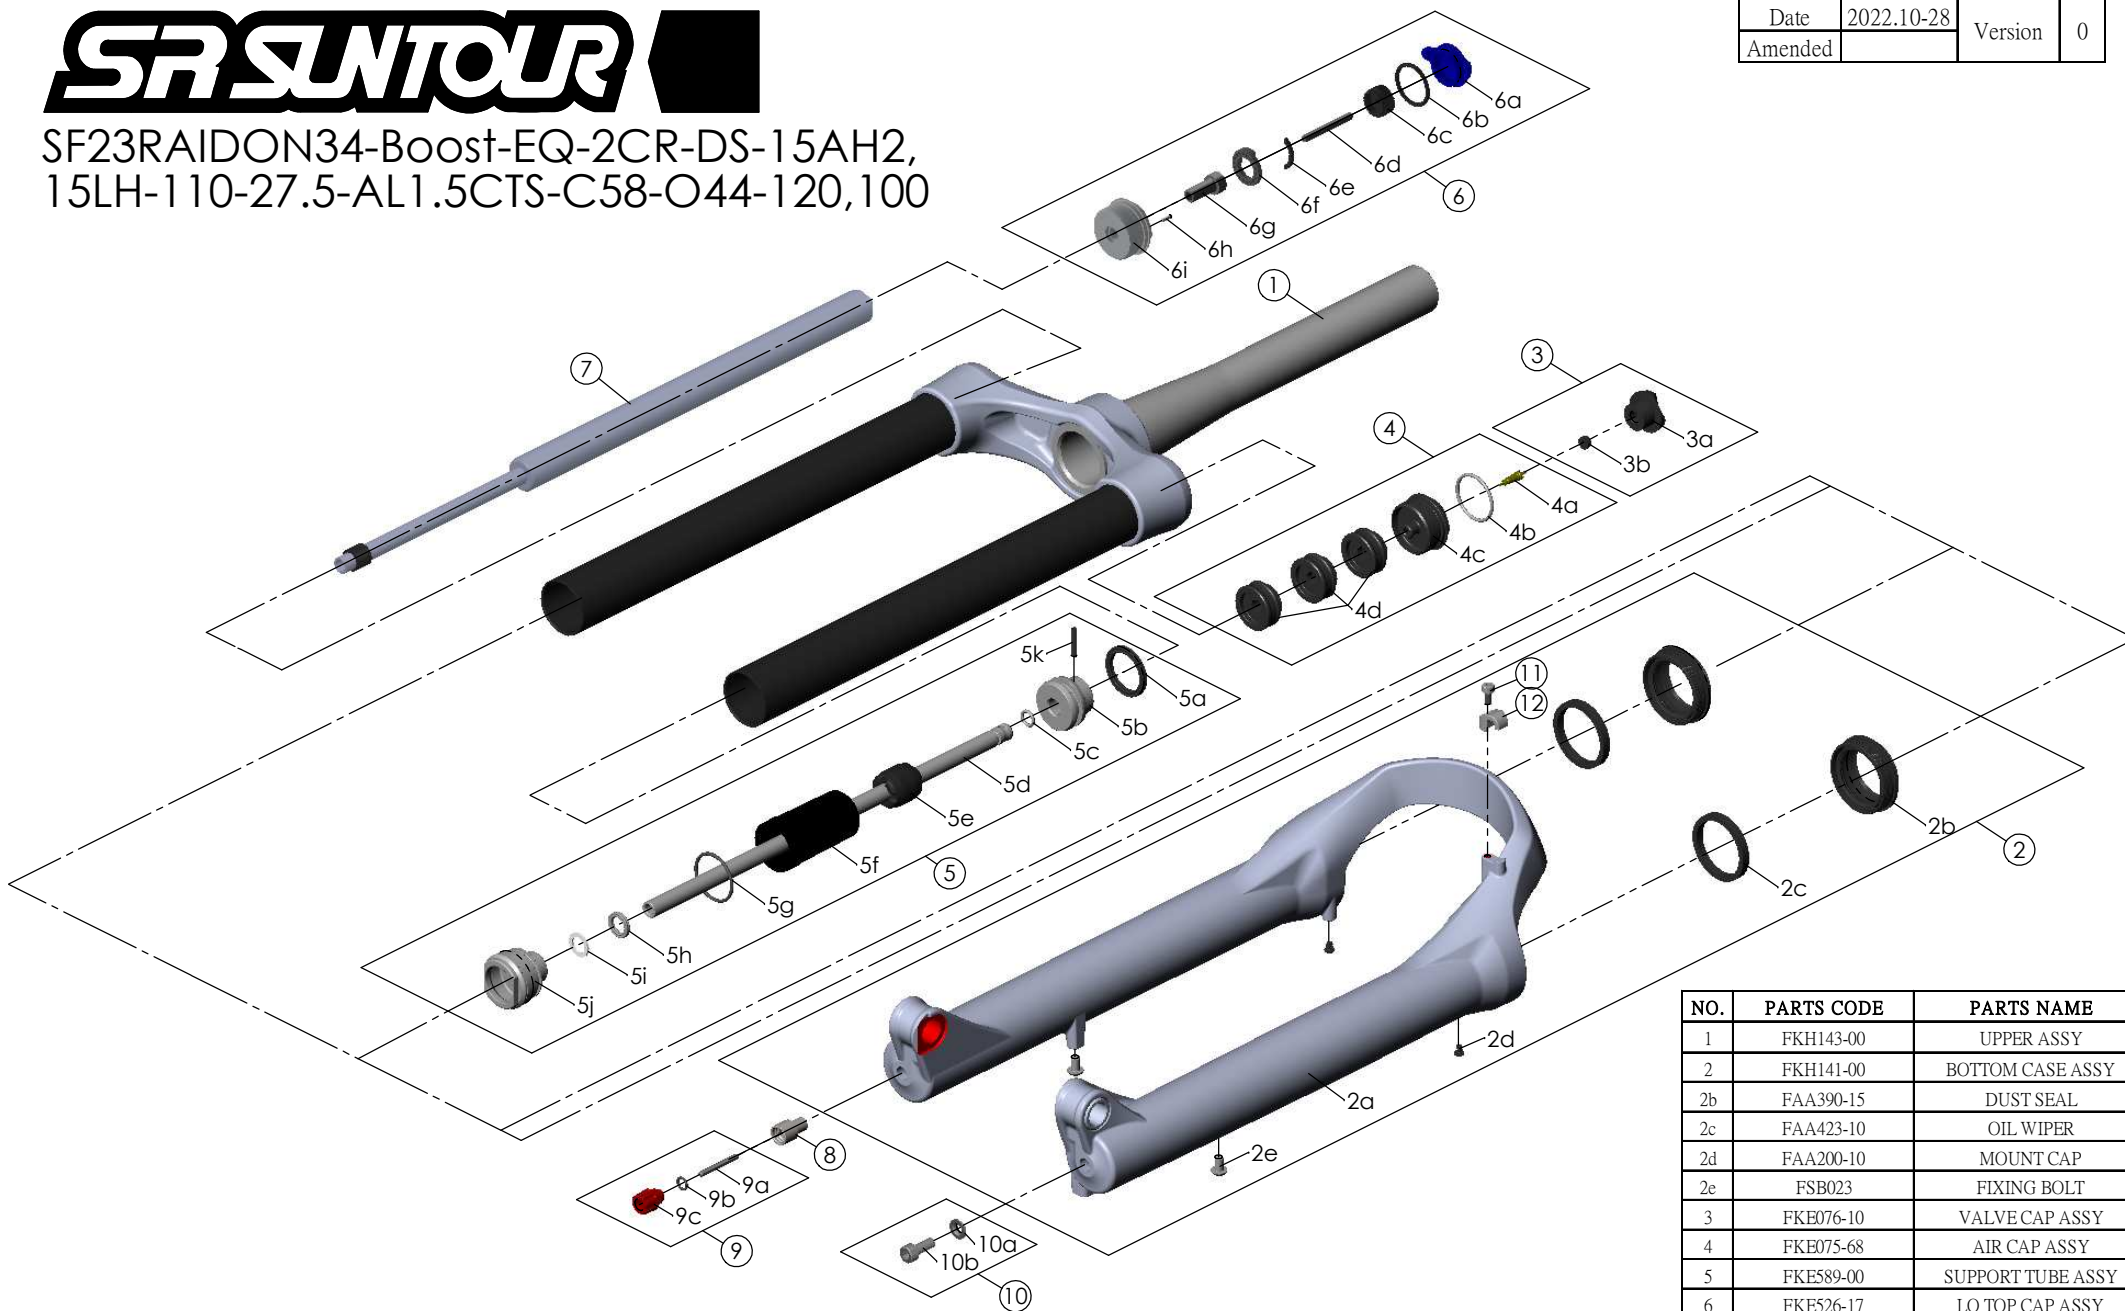

SUNTOUR

SF23RAIDON34-Boost-EQ-2CR-DS-15AH2,
15LH-110-27.5-AL1.5CTS-C58-O44-120,100

Date	2022.10-28	Version	0
Amended			

NO.	PARTS CODE	PARTS NAME	QT
1	FKH143-00	UPPER ASSY	1
2	FKH141-00	BOTTOM CASE ASSY	1
2b	FAA390-15	DUST SEAL	2
2c	FAA423-10	OIL WIPER	2
2d	FAA200-10	MOUNT CAP	2
2e	FSB023	FIXING BOLT	2
3	FKE076-10	VALVE CAP ASSY	1
4	FKE075-68	AIR CAP ASSY	1
5	FKE589-00	SUPPORT TUBE ASSY	1
6	FKE526-17	LO TOP CAP ASSY	1
7	FUN200-10	LOR UNIT	1
8	FKA004-30	REBOUND KNOB ASSY	1
9	FSB058	DAMPER FIXING BOLT	1
10	FKA044	FIXING BOLT SET	1
11	FSB153	GUIDE FIXING BOLT	1
12	FEE797	BRAKE HOSE GUIDE	1