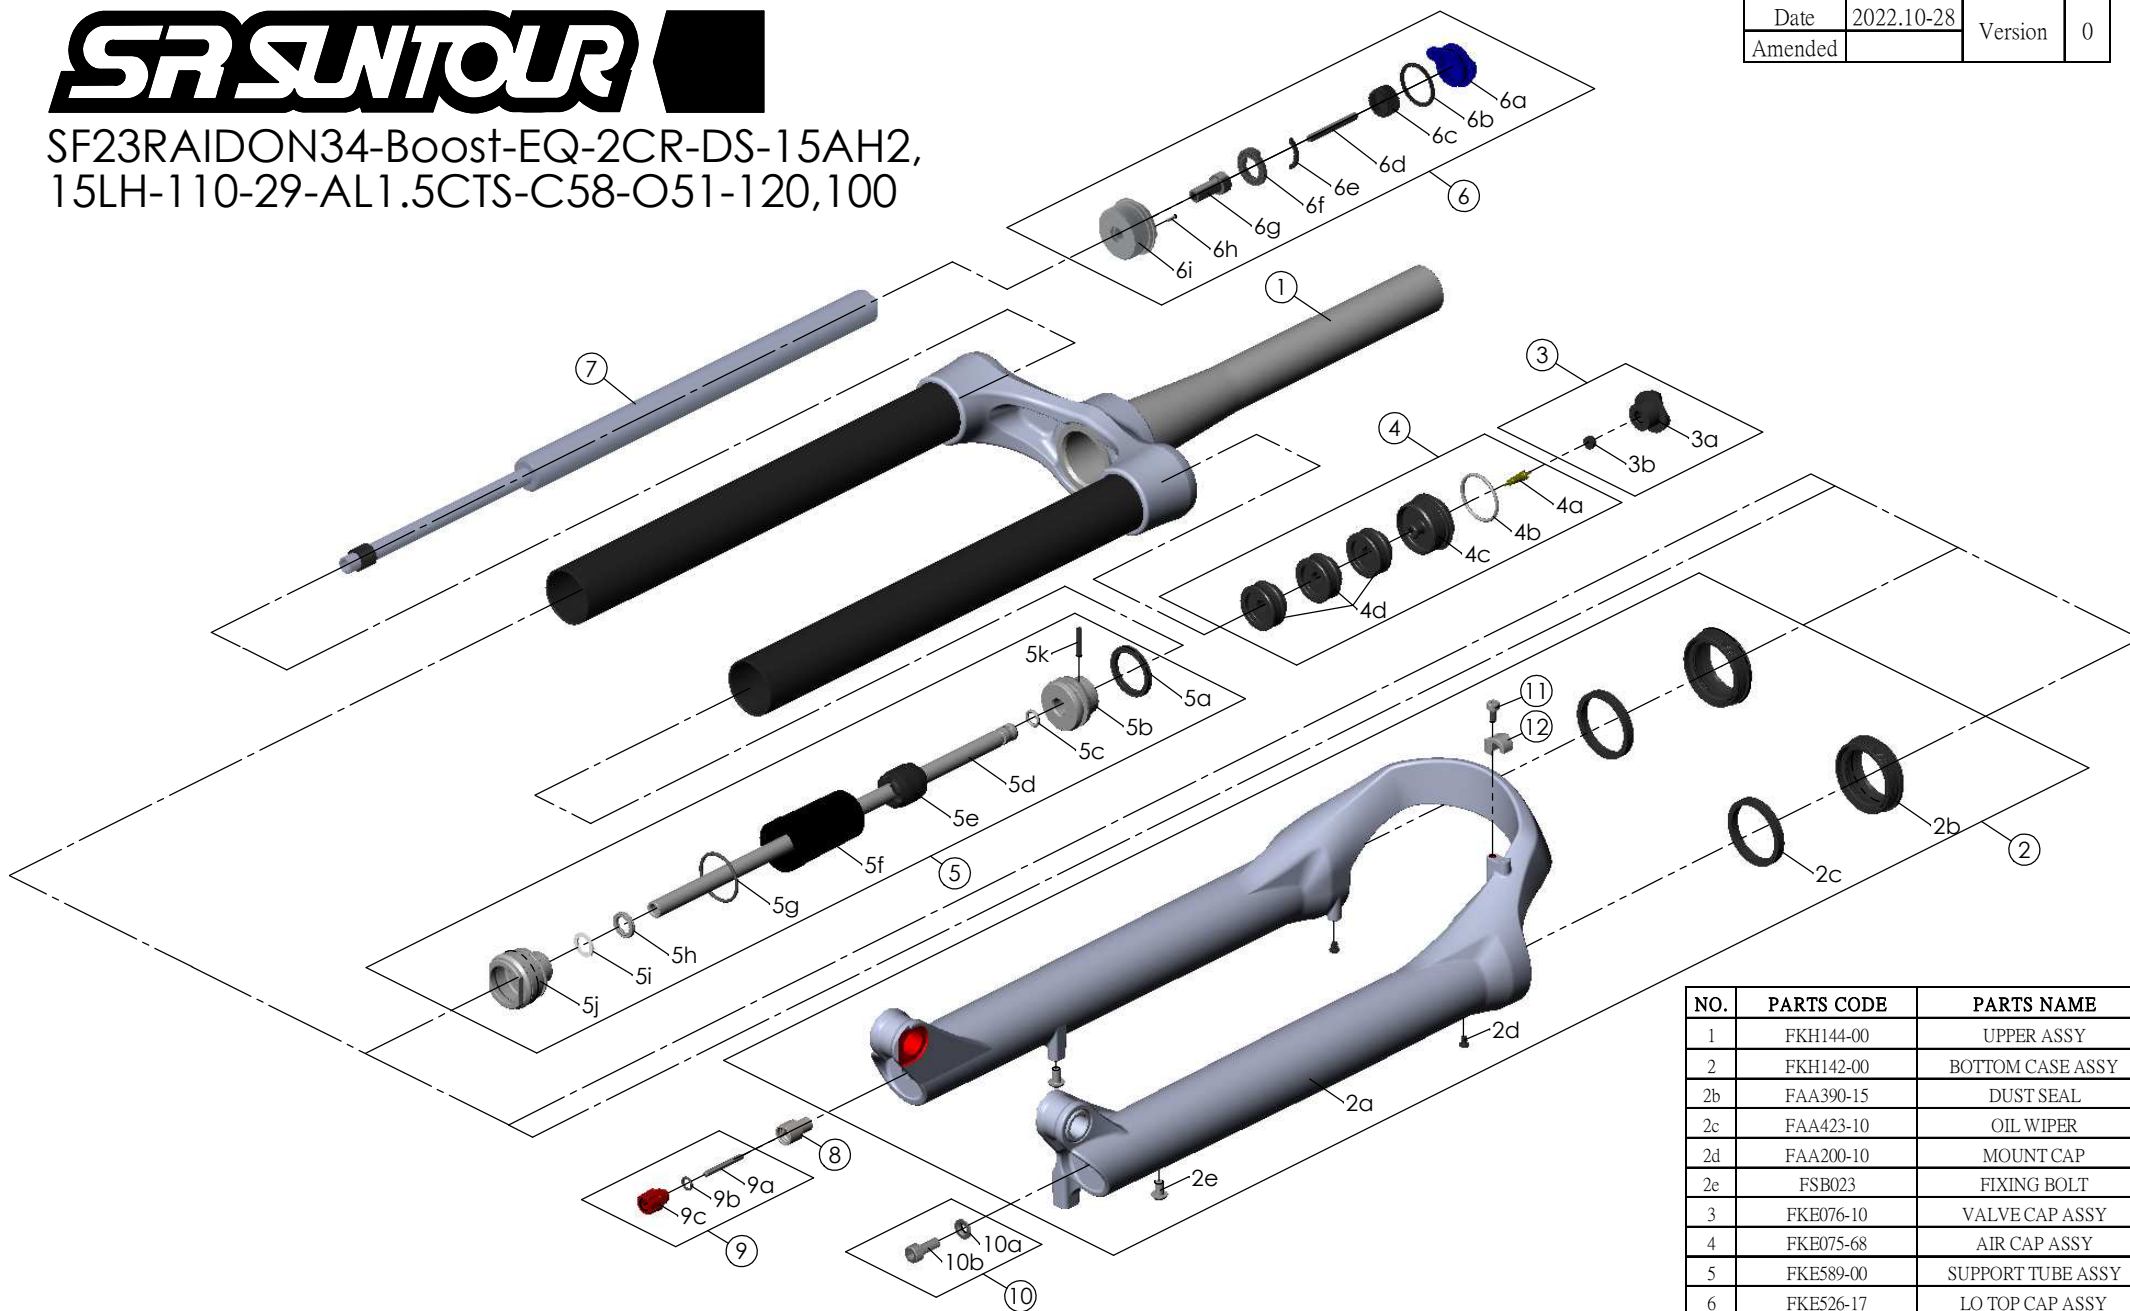

SUNTOUR

SF23RAIDON34-Boost-EQ-2CR-DS-15AH2,
15LH-110-29-AL1.5CTS-C58-O51-120,100

Date	2022.10-28	Version	0
Amended			

NO.	PARTS CODE	PARTS NAME	QT
1	FKH144-00	UPPER ASSY	1
2	FKH142-00	BOTTOM CASE ASSY	1
2b	FAA390-15	DUST SEAL	2
2c	FAA423-10	OIL WIPER	2
2d	FAA200-10	MOUNT CAP	2
2e	FSB023	FIXING BOLT	2
3	FKE076-10	VALVE CAP ASSY	1
4	FKE075-68	AIR CAP ASSY	1
5	FKE589-00	SUPPORT TUBE ASSY	1
6	FKE526-17	LO TOP CAP ASSY	1
7	FUN200-10	LOR UNIT	1
8	FKA004-30	REBOUND KNOB ASSY	1
9	FSB058	DAMPER FIXING BOLT	1
10	FKA044	FIXING BOLT SET	1
11	FSB153	GUIDE FIXING BOLT	1
12	FEE797	BRAKE HOSE GUIDE	1