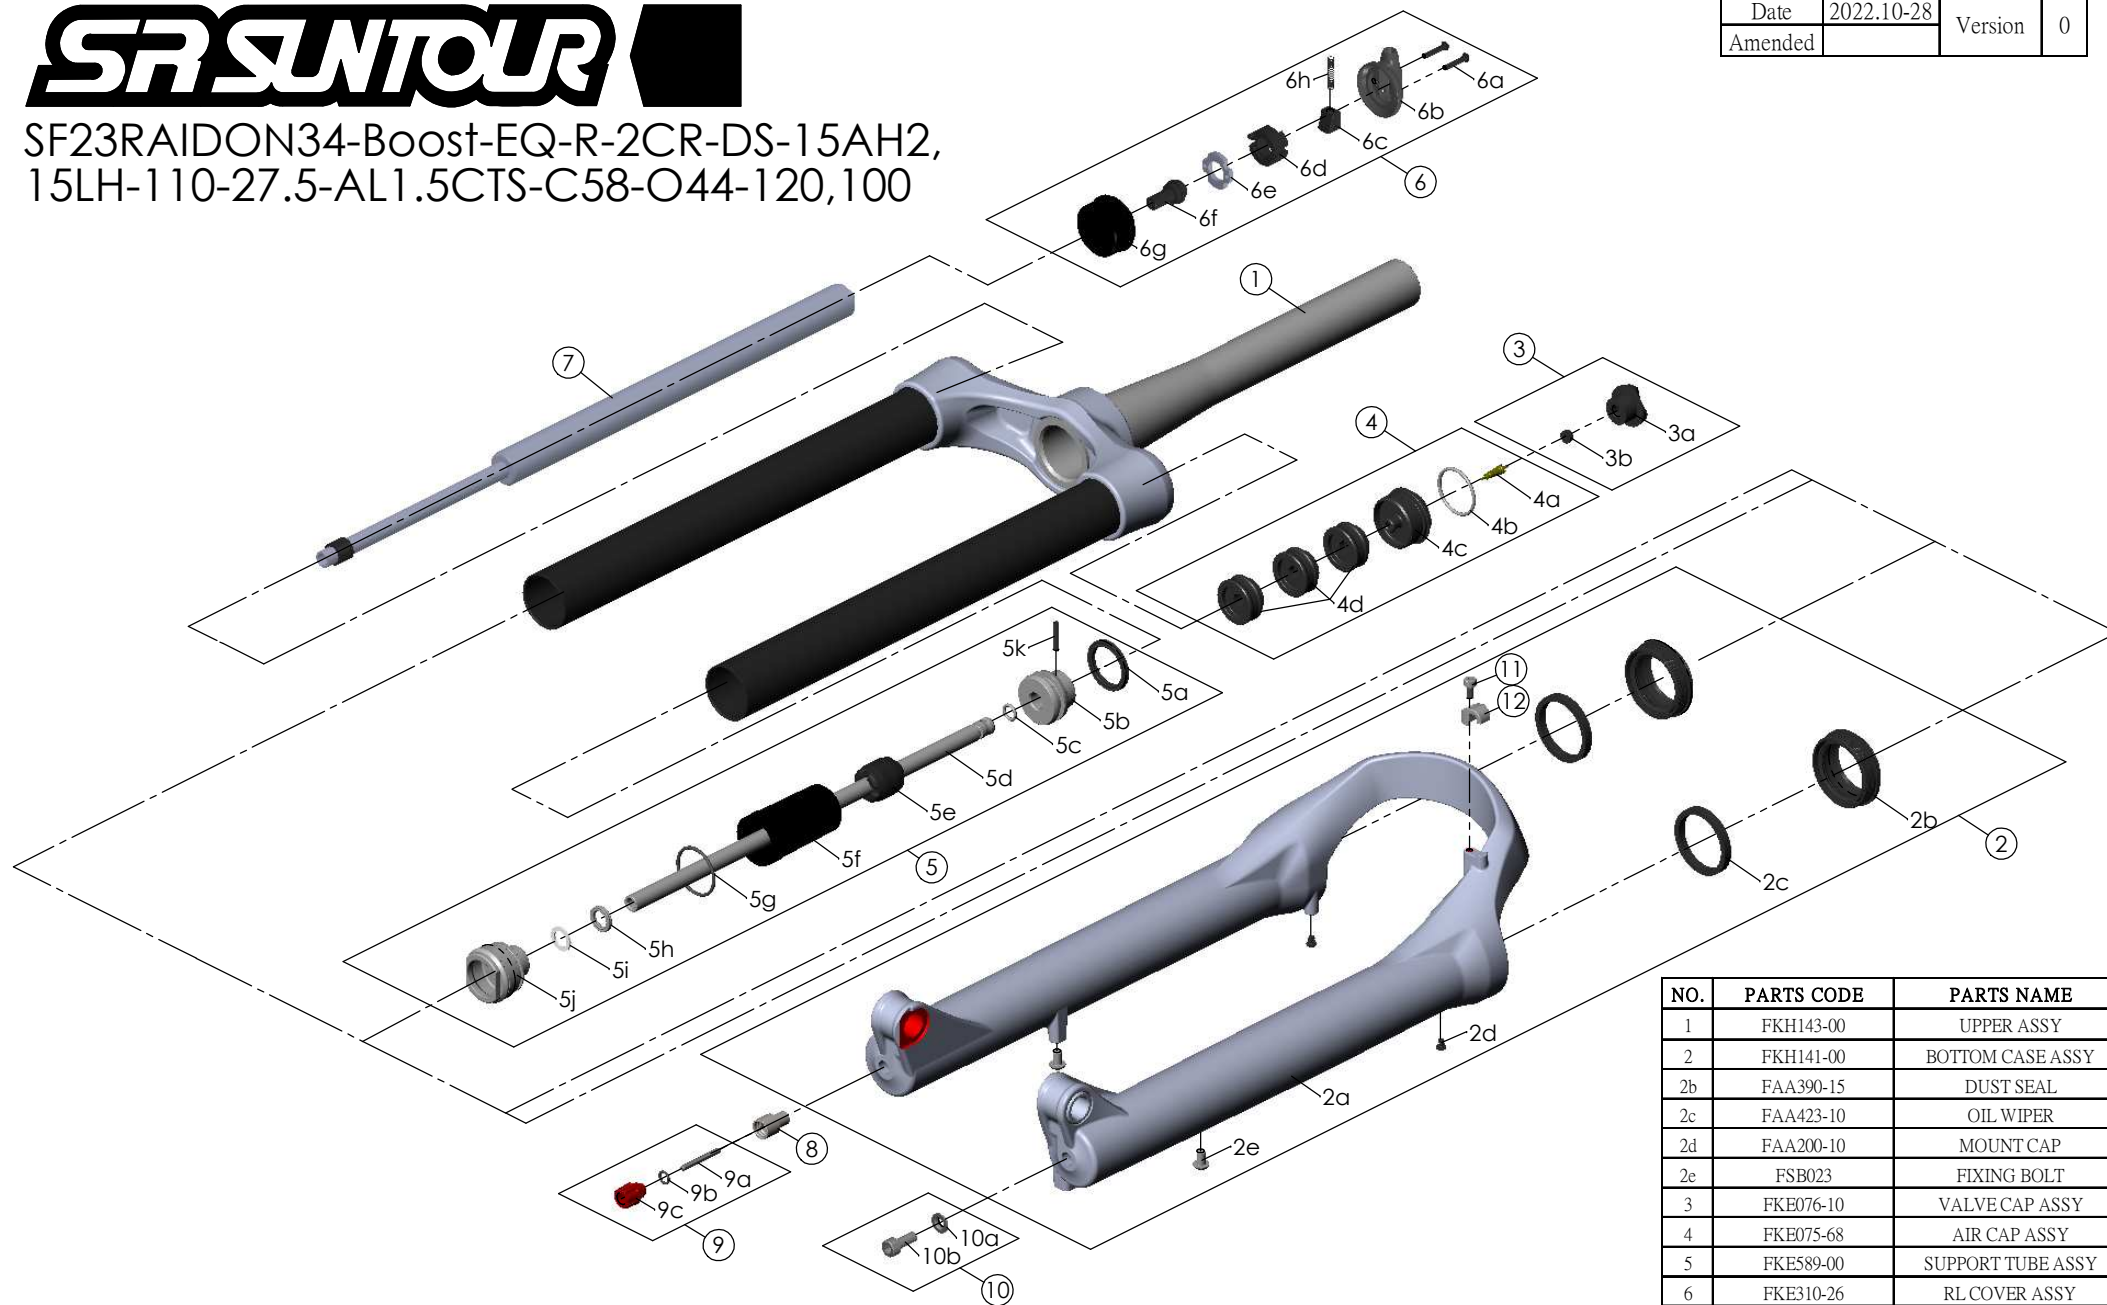

SUNTOUR

SF23RAIDON34-Boost-EQ-R-2CR-DS-15AH2,
15LH-110-27.5-AL1.5CTS-C58-O44-120,100

Date	2022.10-28	Version	0
Amended			

NO.	PARTS CODE	PARTS NAME	QT
1	FKH143-00	UPPER ASSY	1
2	FKH141-00	BOTTOM CASE ASSY	1
2b	FAA390-15	DUST SEAL	2
2c	FAA423-10	OIL WIPER	2
2d	FAA200-10	MOUNT CAP	2
2e	FSB023	FIXING BOLT	2
3	FKE076-10	VALVE CAP ASSY	1
4	FKE075-68	AIR CAP ASSY	1
5	FKE589-00	SUPPORT TUBE ASSY	1
6	FKE310-26	RL COVER ASSY	1
7	FUN201-10	RLR UNIT	1
8	FKA004-30	REBOUND KNOB ASSY	1
9	FSB058	DAMPER FIXING BOLT	1
10	FKA044	FIXING BOLT SET	1
11	FSB153	GUIDE FIXING BOLT	1
12	FEE797	BRAKE HOSE GUIDE	1